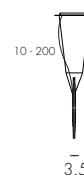

Iris suspensions verticales

Suspensions verticales en ruban blanc ou ivoire et éclairage LED (single flux ou double flux). Alimentation ON/OFF 0-10V.
Câble d'alimentation transparent.

*Vertical pendants in white or ivory ribbon.
Warm white LED lighting (single flux or double flux).
ON/OFF 0-10V dimming. Transparent power cable.*

RÉF.	DIMENSIONS	SOURCES	CERTIFICATIONS
H681.SF	Ø. 70 CM - 2 KG	LEDs - 36W - 2 700 °K - 4 500 Lm*	IP 20 CE UL standard compatible
H681.DF	Ø. 70 CM - 2 KG	LEDs - 60W - 2 700 °K - 6 240 Lm*	IP 20 CE UL standard compatible
H686.SF	Ø. 120 CM - 4 KG	LEDs - 140W - 2 700 °K - 16 500 Lm*	IP 20 CE UL standard compatible

Option dimmable H681 : DALI - Triac - sans fil via Bluetooth
Option dimmable H686 : DALI - sans fil via Bluetooth

FINITION RUBAN/RIBBON/STOFFBAND

blanc/white   ivoire/ivory