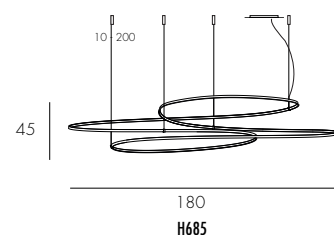

FINITION ALUMINIUM

noir/black   or/gold