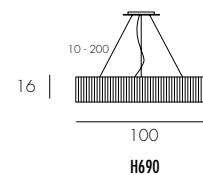

FINITION RUBAN/RIBBON/STOFFBAND

blanc/white   ivoire/ivory