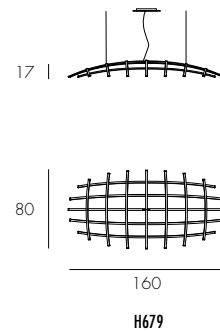

FINITION ALUMINIUM

noir/black   or/gold