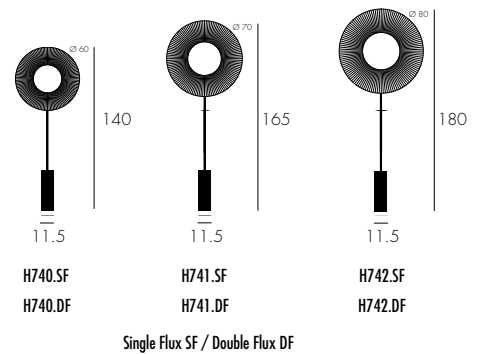

Iris lampadaires totem

Lampadaires en ruban blanc ou ivoire, structure aluminium anodisé, éclairage LED (single flux ou double flux). Interrupteur/variateur sur mât. Socle en métal noir grainé. Finition identique recto/verso.

Floor lamps in white or ivory ribbon. Anodized aluminium structure. Warm white LED lighting (single flux or double flux). Dimmer switch on mast. Black metal base. Identical finish on both sides.

RÉF.	DIMENSIONS	SOURCES	CERTIFICATIONS
H740.SF	H. 140 Ø. 60 CM	LEDs - 32W - 2 700 °K - 3 750 Lm*	IP 20 CE UL standard compatible
H740.DF	H. 140 Ø. 60 CM	LEDs - 50W - 2 700 °K - 5 200 Lm*	IP 20 CE UL standard compatible
H741.SF	H. 165 Ø. 70 CM	LEDs - 36W - 2 700 °K - 4 500 Lm*	IP 20 CE UL standard compatible
H741.DF	H. 165 Ø. 70 CM	LEDs - 60W - 2 700 °K - 6 240 Lm*	IP 20 CE UL standard compatible
H742.SF	H. 180 Ø. 80 CM	LEDs - 42W - 2 700 °K - 5 000 Lm*	IP 20 CE UL standard compatible
H742.DF	H. 180 Ø. 80 CM	LEDs - 70W - 2 700 °K - 6 900 Lm*	IP 20 CE UL standard compatible

FINITION RUBAN/RIBBON/STOFFBAND

blanc/white   ivoire/ivory