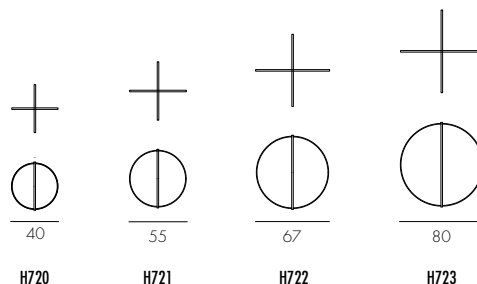

NEWS 2022

INFORMATIONS TECHNIQUES

Atlas 2 suspensions

Suspensions en aluminium anodisé noir et éclairage LED.
Câble d'alimentation transparent. Cache-piton blanc circulaire.

*Pendants in black anodised aluminium.
Warm white LED lighting. White round canopy. Transparent power cable.*

RÉF.	DIMENSIONS	SOURCES	CERTIFICATIONS
H720	Ø. 40 CM - 3,5 KG	LEDs - 36W - 2 700 °K - 2 200 Lm*	IP 20 CE UL standard compatible
H721	Ø. 55 CM - 3,7 KG	LEDs - 50W - 2 700 °K - 3 400 Lm*	IP 20 CE UL standard compatible
H722	Ø. 67 CM - 3,9 KG	LEDs - 60W - 2 700 °K - 4 000 Lm*	IP 20 CE UL standard compatible
H723	Ø. 80 CM - 4 KG	LEDs - 90W - 2 700 °K - 5 000 Lm*	IP 20 CE UL standard compatible

H720 : Option dimmable : DALI - Triac - Push - sans fil via Bluetooth
H721 : Option dimmable : Triac - Push
H722 - H723 : Option dimmable : DALI - Triac - Push - 0 - 10 V - sans fil via Bluetooth