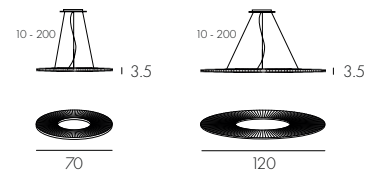

FINITION RUBAN/RIBBON/STOFFBAND

blanc/white   ivoire/ivory

H682.SF
H682.DF

H687.SF

Single Flux SF / Double Flux DF

Iris applique/plafonnier

Applique - plafonnier en ruban blanc ou ivoire et éclairage LED (single flux ou double flux). Alimentation ON/OFF 0-10V. Centre en métal blanc. Option pour pose applique: centre en miroir.

Ceiling - wall lamp in white or ivory ribbon. Warm white LED lighting (single flux or double flux). ON/OFF 0-10V dimming. Center in white metal. Optional for mounting only : central mirror.

RÉF.	DIMENSIONS	SOURCES	CERTIFICATIONS
H683.SF	Ø. 70 CM	LEDs - 36W - 2 700 °K - 4 500 Lm*	IP 20 CE UL standard compatible
H683.DF	Ø. 70 CM	LEDs - 60W - 2 700 °K - 6 240 Lm*	IP 20 CE UL standard compatible

Options dimmables : variation DALI - Triac - sans fil via Bluetooth

FINITION RUBAN/RIBBON/STOFFBAND

blanc/white   ivoire/ivory

*Lumen source