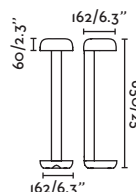

Voltage (V/Hz) 100V-240V/50-60HZ

IP 65

Accessories/Accesorios

Flowerpot/Macetero

71208 ● Dark Grey/Gris Oscuro

71213 ● Dark Grey/Gris Oscuro

Material Body Aluminium/Aluminio
Diff Opal PC/PC Opal

Light Source SMD LED 12W 3000K 310Lm