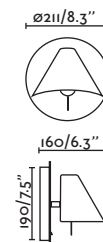

Beam angle 30°
 350° 90°

Thanks to MIKMAX

62355

● Matt White/Blanco Mate

Material Body Steel/Acero
Light Source 1 E27 max. 15W
Bulb incl. No
Recom. Bulb 17462/17498 Smart Bulb
Class I
IP 20

Smile

 by Jordi Busquets