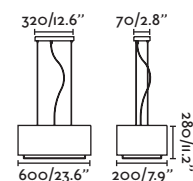

29988 ●● Matt White/Blanco Mate + Beige

Material **Body** Steel/Acero
Diff Opal PC/PC Opal
Shade Textile/Textil

Light Source 3 E27 max. 15W

Bulb incl. No

Recom. Bulb 17463

Class I

IP 20

Cable 2 MT

Table&Floor
92

Wall
274

29986 ●● Matt White/Blanco Mate + Beige

29987 ●● Brown/Marrón + Beige

Material **Body** Steel/Acero
Diff Opal PC/PC Opal
Shade Textile/Textil

Light Source 2 E27 max. 15W

Bulb incl. No

Recom. Bulb 17463

Class I

IP 20

Cable 2 MT