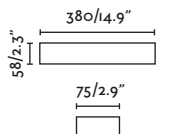

Doro

71903
71904
71905

- Matt White/Blanco Mate
- Dark Grey/Gris Oscuro
- Rust Brown/Marrón Oxido

Material Body Aluminium/Aluminio
Diff Transparent Glass/Cristal Transparente

Light Source SMD LED 20W 3000K 1800Lm

CRI >80

Driver incl. Yes

Class I

Voltage (V/Hz) 220V- 240V/50-60HZ

IP 65