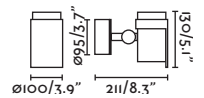

Foc

70156

● Dark Grey/Gris Oscuro

Spike
485

Material

Body Aluminium/Aluminio

Diff Transparent Glass/Cristal Transparente

Light Source

COB LED 16W 3000K 800Lm

CRI

>80

Driver incl.

Yes

Class

I

Voltage (V/Hz)

220V- 240V/50-60HZ

IP

65

Beam angle

36°