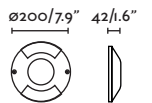

Loth

70286

Matt Black/Negro Mate

Material Body Aluminium/Aluminio
Diff Opal PC/PC Opal

Light Source COB LED 13W 3000K 235Lm

CRI >80

Driver incl. Yes

Class I

Voltage (V/Hz) 220V- 240V/50-60HZ

IP 67

IK 10