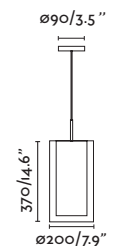

Thana

68533

●● Satin Nickel/Níquel Satinado + White/Blanco

Material	Body Steel/Acero
	Shade Textile/Textil
Light Source	3 E27 max. 15W
Bulb incl.	No
Recom. Bulb	17463/17498 Smart Bulb
Class	I
IP	20
Cable	0.9 MT

Table&Floor
114

Wall
280

Ø47
CM

Saba

68549

●● Satin Nickel/Níquel Satinado + Black/Negro

Material	Body Steel/Acero
	Diff Opal PC/PC Opal
	Shade Textile/Textil
Light Source	3 E27 max. 15W
Bulb incl.	No
Recom. Bulb	17463/17464
Class	I
IP	20
Cable	1.2 MT

Table&Floor
108

Wall
285

Ø20
CM

Saba

68548

●● Satin Nickel/Níquel Satinado + Black/Negro

Material	Body Steel/Acero
	Shade Textile/Textil
Light Source	1 E27 max. 15W
Bulb incl.	No
Recom. Bulb	17463/17464
Class	I
IP	20
Cable	1.2 MT