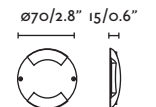

Keenan

70547

● Matt Nickel/Níquel Mate

Material	Body Aluminium/Aluminio Diff Transparent PC/PC Transparente
Light Source	SMD LED 1W 6500K 40Lm
CRI	>80
Driver incl.	No
Recom. Driver	98111020
Class	III
IP	67
IK	08

SEA SIDE
SUITABLE