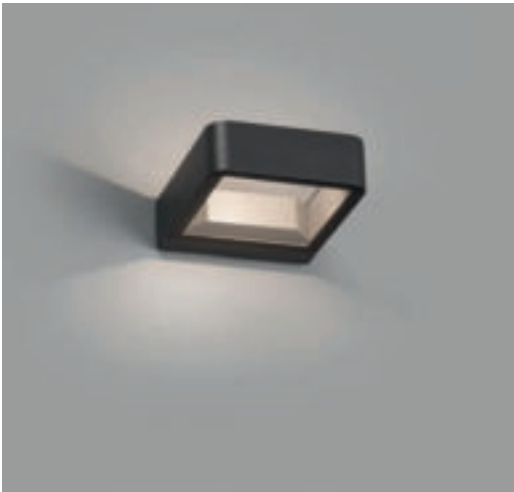

Axel

71272

● Matt White/Blanco Mate

71273

● Dark Grey/Gris Oscuro

Material	Body Aluminium/Aluminio Diff Transparent Glass/Cristal Transparente
Light Source	COB LED 6W 3000K 360Lm
CRI	>80
Driver incl.	Yes
Class	I
Voltage (V/Hz)	100V-240V/50-60HZ
IP	65
IK	07