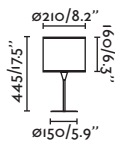

64317-47 ●● Black/Negro + Rattan/Ratán

Material Body Steel/Acero
Shade Rattan/Ratán

Light Source 1 E27 max. 15W

Bulb incl. No

Recom. Bulb 17463/17498 Smart Bulb

Class II

IP 20

Cable 1.5 MT