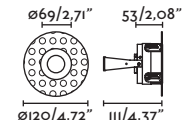

IP44

Wet

02100801

- Matt White/Blanco Mate

Material

Body Steel/Acero

Light Source

1 GU10 max. 8W

Bulb incl.

No

Recom. Bulb

17316/17320

Class

II

IP

44

Cut out

ø65x23