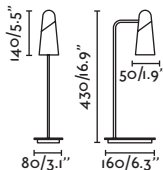

- 29047 Matt Black/Negro Mate
- 29048 Matt White/Blanco Mate

Material Body Aluminium+ABS/Aluminio+ABS
Diff Opal PMMA/PMMA Opal

Light Source SMD LED 4W 3000K 400Lm

CRI >80

Driver incl. Yes

Class II

Voltage (V/Hz) 100V-240V/50-60HZ

IP 20

Cable 2 MT