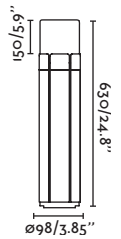

Pole
464

Wall
506

Datna by Àlex & Manel Llusçà

74441 ● Dark Grey/Gris Oscuro

Material Body Aluminium/Aluminio
Diff Opal PC/PC Opal
Light Source 1 E27 max. 15W
Bulb incl. No
Recom. Bulb 17463/17498 Smart Bulb
Class I
IP 44