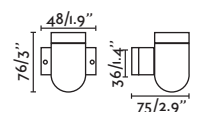

Sera

62302

● Shiny White/Blanco Brillo

62303

● Shiny Black/Negro Brillo

Material Body Ceramic/Cerámica
Light Source 1 E27 max. 15W
Bulb incl. No
Recom. Bulb 17463/17464
Class II
IP 20