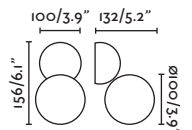

64027	Matt Black/Negro Mate
64028	Matt White/Blanco Mate
Material	Body Aluminium/Aluminio Diff Opal Glass/Cristal Opal
Light Source	SMD LED 3W 3000K 280Lm
CRI	>80
Driver incl.	Yes
Class	I
Voltage (V/Hz)	100V-240V/50-60HZ
IP	20