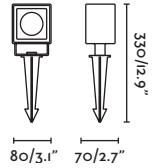

Sobek

70151 ● Dark Grey/Gris Oscuro

Material Body Aluminium/Aluminio
Diff Transparent Glass/Cristal Transparente

Light Source COB LED 7W 3000K 550Lm

CRI >80

Driver incl. Yes

Class I

Voltage (V/Hz) 100V-240V/50-60HZ

IP 65

IK 06

Beam angle 50°