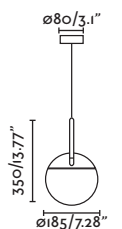

28375	● Matt White/Blanco Mate
28376	● Dark Grey/Gris Oscuro
Material	Diff Opal Glass/Cristal Opal
28209	● Matt White/Blanco Mate
28210	● Dark Grey/Gris Oscuro
Material	Body Aluminium/Aluminio
	Diff Opal PC/PC Opal
Light Source	1 E27 max. 15W
Bulb incl.	No
Recom. Bulb	17463/17498 Smart Bulb
Class	II
IP	20
Cable	4 MT