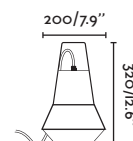

Cat by Nahrang

71562 ● Matt Black/Negro Mate

71563 ● Matt White/Blanco Mate

71564 ● Red/Rojo

Material Body Aluminium/Aluminio

Diff Matt White PEMD/PEMD Blanco Mate

Light Source 1 E27 max. 15W

Bulb incl. No

Recom. Bulb 17463/17498 Smart Bulb

Class II

IP 54

Cable 5 MT