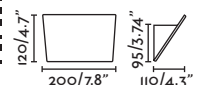

Dallas

63199 ● Matt White/Blanco Mate

Material Body Aluminium/Aluminio
Diff Opal PMMA/PMMA Opal
Light Source COB LED 5W 3000K 435Lm
CRI >80
Driver incl. Yes
Class I
Voltage (V/Hz) 100V-240V/50-60HZ
IP 20