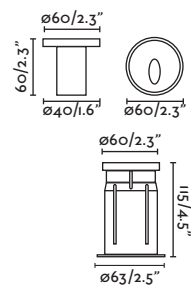

SEA SIDE
SUITABLE

*Drivers info pag. 746-747

Nase

70395
70398

- Matt White/Blanco Mate
- Dark Grey/Gris Oscuro

Material Body Aluminium/Aluminio
Diff Transparent PC/PC Transparente

Light Source SMD LED 3W 3000K 49Lm