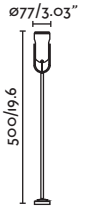

70036 ● Dark Grey/Gris Oscuro

Material Body Aluminium/Aluminio
Diff Transparent Glass/Cristal Transparente

Light Source COB LED 13W 3000K 750Lm

CRI >80

Driver incl. Yes

Class I

Voltage (V/Hz) 100V-240V/50-60HZ

IP 65

IK 08

Beam angle 28°