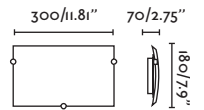

Liria

63156

● Satin Nickel/Níquel Satinado

Material

Body Steel/Acero

Diff Opal Glass/Cristal Opal

Light Source

1 E27 max. 15W

Bulb incl.

No

Recom. Bulb

17463/17498 Smart Bulb

Class

I

IP

20

Diula

62986

● Satin Nickel/Níquel Satinado

Material

Body Steel/Acero

Diff Opal Glass/Cristal Opal

Light Source

2 E27 max. 15W

Bulb incl.

No

Recom. Bulb

17463/17498 Smart Bulb

Class

I

IP

20

Diula

62987

●● Satin Nickel/Níquel Satinado + White/Blanco

Material

Body Steel/Acero

Diff Opal Glass/Cristal Opal

Light Source

1 E27 max. 15W

Bulb incl.

No

Recom. Bulb

17463/17498 Smart Bulb

Class

I

IP

20