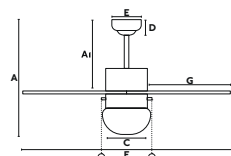

33180
Body Matt White/Blanco Mate
Blades White/Blanco

33183
Body Matt Nickel/Níquel Mate
Blades Maple/Arce

33185
Body Dark Brown/Marrón Oscuro
Blades Mahogany/Caoba

33186
Body Grey/Gris
Blades Grey/Gris

Material Body	Steel/Acero	Light	1 E14 max. 8W
Material Blades	MDF	Bulb incl.	No
W	24-28-37	Rec. Bulb	17461
RPM	127-192-241	Diff	Glass/Cristal
Airflow	92.37 m3 min		
V/Hz	220V- 240V/50HZ		
Accesories ☒	33928 Wall Control 3 speeds 33929 Remote Control/dimer-on-off 33937 Remote Control/Programmer		
Opt. downrod	Page 738		