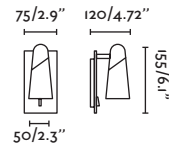

29039
29040

- Matt Black/Negro Mate
- Matt White/Blanco Mate

Material Body Aluminium+ABS/Aluminio+ABS
Diff Opal PMMA/PMMA Opal

Light Source SMD LED 4W 3000K 400Lm

CRI >80

Driver incl. Yes

Class I

Voltage (V/Hz) 220V- 240V/50-60HZ

IP 20

29041
29042

- Matt Black/Negro Mate
- Matt White/Blanco Mate

Material Body Aluminium+ABS/Aluminio+ABS
Diff Opal PMMA/PMMA Opal

Light Source SMD LED 9W 3000K 400Lm

CRI >80

Driver incl. Yes

Class I

Voltage (V/Hz) 220V- 240V/50-60HZ

IP 20