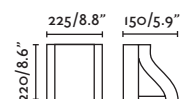

Suma

70749

- Dark Grey/Gris Oscuro

Material Body Aluminium/Aluminio
Diff Opal Glass/Cristal Opal

Light Source 2 E27 max. 15W

Bulb incl. No

Recom. Bulb 17463/17498 Smart Bulb

Class I

IP 44