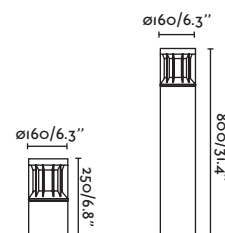

Screen

Body Aluminium/Aluminio
Diff Transparent Polycarbonate/
Policarbonato trasparente

COB LED
MacAdam Steps
Risk Group
Lumen maintenance
Heat dissipation

VOSSLOH-SCHWABE
2
1
L90 B10 up to 89.000h
Tested at high ambient temperature

IP65 | CRI90 | IK10 | 100-240V | 50-60Hz | Driver incl. | optional | optional

Screen 14W	CCT	FLUX	LENS
751000	2700K	712Lm	360
751000C	2700K	712Lm	360
751000D	2700K	712Lm	360
751001	2700K	856Lm	360
751001C	2700K	856Lm	360
751001D	2700K	856Lm	360
751002	2700K	695Lm	180
751002C	2700K	695Lm	180
751002D	2700K	695Lm	180
751010	3000K	712Lm	360
751010C	3000K	712Lm	360
751010D	3000K	712Lm	360
751011	3000K	856Lm	360
751011C	3000K	856Lm	360
751011D	3000K	856Lm	360
751012	3000K	695Lm	180
751012C	3000K	695Lm	180
751012D	3000K	695Lm	180
751020	4000K	712Lm	360
751020C	4000K	712Lm	360
751020D	4000K	712Lm	360
751021	4000K	856Lm	360
751021C	4000K	856Lm	360
751021D	4000K	856Lm	360
751022	4000K	695Lm	180
751022C	4000K	695Lm	180
751022D	4000K	695Lm	180