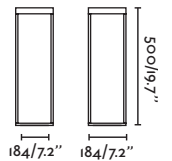

2700K

3000K

Kasp

71912

● Black/Negro

Material

Body Aluminium/Aluminio

Diff Transparent PC/PC Transparente

Light Source

SMD LED 2W 150Lm

Dimmable K

2700 - 3000K

CRI

>80

Driver incl.

Yes

Class

III

IP

65

Battery incl.

Yes

20h Charge Max. 20h Worktime

USB

USB-C

2700K

3000K

Kasp

71913

● Black/Negro

Material

Body Aluminium/Aluminio

Diff Transparent PC/PC Transparente

Light Source

SMD LED 2W 150Lm

Dimmable K

2700 - 3000K

CRI

>80

Driver incl.

Yes

Class

III

IP

65

Battery incl.

Yes

20h Charge Max. 20h Worktime

USB

USB-C

Accessories/Accesorios

Wall accessory/Accesorio applique

71914

● Black/Negro

Material

Body Aluminium/Aluminio