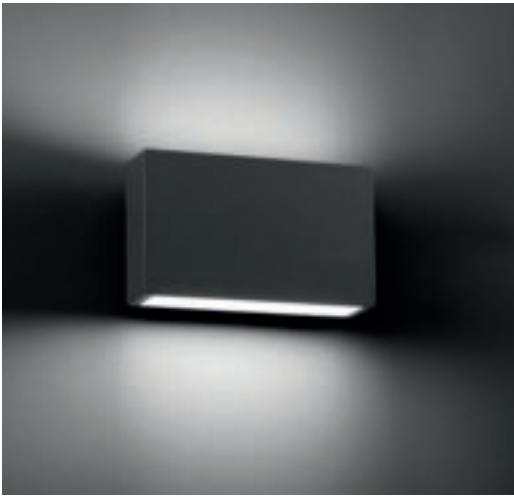

Tane

72269

● Dark Grey/Gris Oscuro

Material Body Aluminium/Aluminio
Diff Opal Glass/Cristal Opal

Light Source SMD LED 7W 3000K 280Lm

CRI >80

Driver incl. Yes

Class I

Voltage (V/Hz) 100V-240V/50-60HZ

IP 44