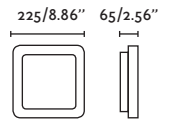

Iris

63393

● Satin Nickel/Niquel Satinado

Material	Body PS Diff Opal PC/PC Opal
Light Source	SMD LED 15W 3000K 1200Lm
CRI	>80
Driver incl.	Yes
Class	II
Voltage (V/Hz)	100V-240V/50-60HZ
IP	20