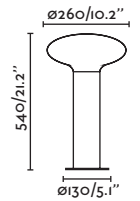

Blubs by Estudi Ribaudí

74434B-03 ● Dark Grey/Gris Oscuro

Material Body Aluminium/Aluminio
Diff Opal PMMA/PMMA Opal

Light Source 1 E27 max. 15W

Bulb incl. No

Recom. Bulb 17437

Class I

IP 44

Pole
468

Post
434

Suspended
492

Wall
514