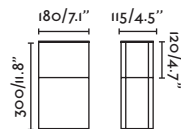

Datna by Àlex & Manel Llusçà

74441 ● Dark Grey/Gris Oscuro

Material Body Aluminium/Aluminio
Diff Opal PC/PC Opal
Light Source 1 E27 max. 15W
Bulb incl. No
Recom. Bulb 17463/17498 Smart Bulb
Class I
IP 44

Pole
464

Wall
512