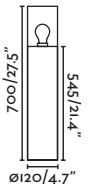

Material

Body Aluminium/Aluminio

Diff Transparent Glass/Cristal Transparente

Light Source 1 E27 max. 15W

Bulb incl. No

Recom. Bulb 17463

Class I

IP 65