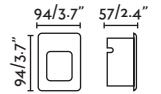

Nase

70395
70398

- Matt White/Blanco Mate
- Dark Grey/Gris Oscuro

Material Body Aluminium/Aluminio
Diff Transparent PC/PC Transparente

Light Source SMD LED 3W 3000K 49Lm

CRI >80

Driver incl. Yes

Class II

Voltage (V/Hz) 220V- 240V/50-60HZ

IP 44

Beam angle 120°

Cut out 92x87x80