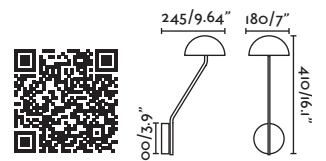

24527 Matt White/Blanco Mate

24528 Matt Black/Negro Mate

Material **Body** Steel/Acero
Diff Transparent PMMA/PMMA Transparente

Light Source SMD LED 6W 3000K 1150Lm

CRI >80

Driver incl. Yes

Class I

Voltage (V/Hz) 220V- 240V/50-60HZ

IP 20