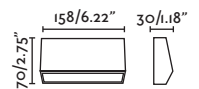

Must

70658

● Dark Grey/Gris Oscuro

Material	Body ABS Diff Transparent PC/PC Transparente
Light Source	SMD LED 3W 3000K 220Lm
CRI	>80
Driver incl.	Yes
Class	II
Voltage (V/Hz)	220V- 240V/50-60HZ
IP	65
IK	10

SEA SIDE
SUITABLE