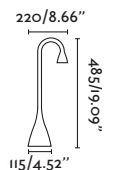

Beam angle

20

Cable

70°

1.8 MT

Ito

52071

● Matt Black/Negro Mate