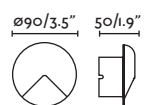

Uve

70397

- Dark Grey/Gris Oscuro

Material Body Aluminium/Aluminio
Diff Transparent PC/PC Transparente

Light Source SMD LED 2W 3000K 70Lm

CRI >80

Driver incl. Yes

Class II

Voltage (V/Hz) 220V- 240V/50-60HZ

IP 44

IK 08

Beam angle 120°

Cut out ø78