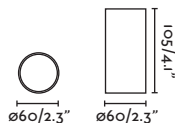

Stan

- 43746 Matt White/Blanco Mate
- 43747 Matt Black/Negro Mate
- 43758 Satin Gold/Oro Satinado

Material Body Aluminium/Aluminio
Light Source 1 GU10 max. 8W
Bulb incl. No
Recom. Bulb 17320/97685327
Class II
IP 20