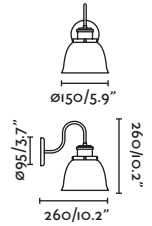

Loa

62809

● Matt Black/Negro Mate + Matt Black/Negro Mate

Material	Body Steel/Acero
	Shade Steel/Acero
Light Source	1 E27 max. 15W
Bulb incl.	No
Recom. Bulb	17463/17498 Smart Bulb
Class	I
IP	20