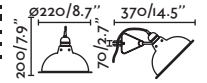

Pepper

64168
64169

- Beige
- Matt Black/Negro Mate

Material Body Steel/Acero
Light Source 1 E27 max. 15W
Bulb incl. No
Recom. Bulb 17462
Class II
IP 20
Cable 1.7 MT
360° 180°