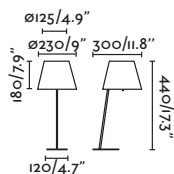

Moma

- 68500 Shiny Chrome/Cromo Brillo + White/Blanco
- 68501 Shiny Chrome/Cromo Brillo + Black/Negro

Material **Body** Steel/Acero
Diff Opal PC/PC Opal
Shade Textile/Textil

Light Source 1 E27 max. 15W
Bulb incl. No
Recom. Bulb 17463/17498 Smart Bulb
Class II
IP 20
Cable 1.9 MT

Moma

- 68502 Shiny Chrome/Cromo Brillo + White/Blanco
- 68503 Shiny Chrome/Cromo Brillo + Black/Negro

Material **Body** Steel/Acero
Diff Opal PC/PC Opal
Shade Textile/Textil

Light Source 1 E27 max. 15W
Bulb incl. No
Recom. Bulb 17463/17498 Smart Bulb
Class II
IP 20
Cable 2.1 MT

Wall
281