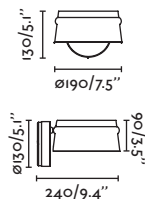

Touch dimmer

Suspended Table&Floor

132

66