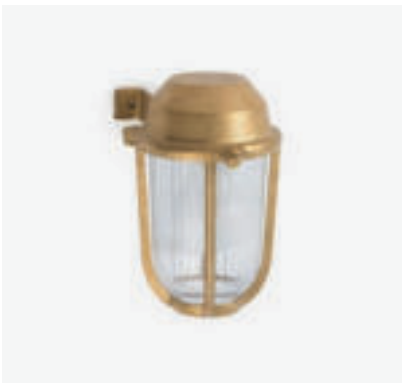

Borda

70997 Brass/Latón

Material Body Brass/Latón
Diff Transparent Glass/Cristal Transparente

Light Source 1 E27 max. 15W

Bulb incl. No

Recom. Bulb 17463/17498 Smart Bulb

Class I

IP 44

SEA SIDE
SUITABLE