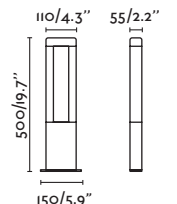

Nanda

71216

● Dark Grey/Gris Oscuro

Material	Body Aluminium/Aluminio Diff Opal PC/PC Opal
Light Source	SMD LED 12W 3000K 500Lm
CRI	>80
Driver incl.	Yes
Class	I
Voltage (V/Hz)	100V-240V/50-60HZ
IP	54