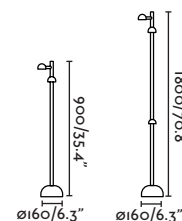

Brot by Yembarastudio

reddot winner 2021
lighting design

Standard/Estándar

71253 71254

Standard/Estándar 900mm

71253 ● Black/Negro

Light Source SMD LED 10W 2700K 620Lm

Standard/Estándar 1800mm

71254 ● Black/Negro

Material **Body** Aluminium/Aluminio

Diff Opal Glass/Cristal Opal

Light Source SMD LED 21W 2700K 930Lm

CRI >80

Driver incl. Yes

Class I

Voltage (V/Hz) 100V-240V/50-60HZ

IP 65

Portable/Portátil

71256 71257

Portable/Portátil 900mm

71256 ● Black/Negro

Light Source SMD LED 10W 2700K 620Lm

Portable/Portátil 1800mm

71257 ● Black/Negro

Material **Body** Aluminium/Aluminio

Diff Opal Glass/Cristal Opal

Light Source SMD LED 21W 2700K 930Lm

CRI >80

Driver incl. Yes

Class I

Voltage (V/Hz) 100V-240V/50-60HZ

IP 65

Cable 1.8 MT