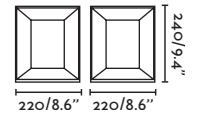

Mila

70771

● Dark Grey/Gris Oscuro

Material

Body Aluminium/Aluminio

Diff Opal Glass/Cristal Opal

Light Source

SMD LED 18W 4000K 500Lm

CRI

>80

Driver incl.

Yes

Class

I

Voltage (V/Hz)

220V- 240V/50-60HZ

IP

65