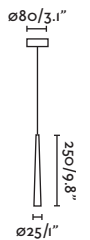

Sabi

64320

● Matt White/Blanco Mate

64321

● Matt Black/Negro Mate

Material Body Aluminium/Aluminio
Diff Transparent PMMA/PMMA Transparente
Light Source SMD LED 3W 2700K 280Lm
CRI >80
Driver incl. Yes
Class I
Voltage (V/Hz) 100V-240V/50-60HZ
IP 20
Beam angle 30°
Cable 1.2 MT

Stan

43754

● Matt White/Blanco Mate

43755

● Matt Black/Negro Mate

43756

● Satin Gold/Oro Satinado

Material Body Aluminium/Aluminio
Light Source 1 GU10 max. 8W
Bulb incl. No
Recom. Bulb 17320/97685327
Class I
IP 20
Cable 1.2 MT