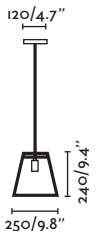

Brume by Àlex & Manel Llusà

40078 ● Anthracite/Antracita

Material Body Steel/Acero
Diff Opal Glass/Cristal Opal

Light Source SMD LED 3W 2700K 200Lm

CRI >80

Driver incl. Yes

Class II

Voltage (V/Hz) 100V-240V/50-60HZ

IP 44

Cable 1 MT

25
CM

Rose

65082 ● Matt Black/Negro Mate

Material Body Steel/Acero
Diff Transparent Glass/Cristal Transparente

Light Source 1 E27 max. 15W

Bulb incl. No

Recom. Bulb 17429

Class II

IP 20

Cable 1.5 MT

77
CM

Rose

65081 ● Matt Black/Negro Mate

Material Body Steel/Acero
Diff Transparent Glass/Cristal Transparente

Light Source 4 E27 max. 15W

Bulb incl. No

Recom. Bulb 17429

Class I

IP 20

Cable 0.7 MT