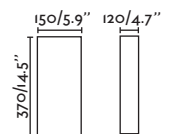

Cotton

66409
66410

- Matt White/Blanco Mate + Beige
- Matt White/Blanco Mate + Black/Negro

Material Body Steel/Acero
Shade Textile/Textil
Light Source 2 E27 max. 15W
Bulb incl. No
Recom. Bulb 17463/17498 Smart Bulb
Class I
IP 20