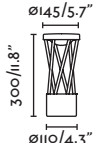

Twist by Estudi Ribaudí

71286 ● Dark Grey/Gris Oscuro

Material Body Aluminium/Aluminio
Diff Opal PC/PC Opal
Light Source SMD LED 10W 3000K 500Lm
CRI >80
Driver incl. Yes
Class I
Voltage (V/Hz) 100V-240V/50-60HZ
IP 65

Wall
504

Twist by Estudi Ribaudí

71287 ● Dark Grey/Gris Oscuro

Material Body Aluminium/Aluminio
Diff Opal PC/PC Opal
Light Source SMD LED 10W 3000K 500Lm
CRI >80
Driver incl. Yes
Class I
Voltage (V/Hz) 100V-240V/50-60HZ
IP 65

Shelby by Conillas

75537 ● Dark Grey/Gris Oscuro

Material Body Aluminium/Aluminio
Diff Transparent PC/PC Transparente
Light Source SMD LED 10W 3000K 600Lm
CRI >80
Driver incl. Yes
Class I
Voltage (V/Hz) 100V-240V/50-60HZ
IP 65

Wall
506

Shelby by Conillas

75538 ● Dark Grey/Gris Oscuro

Material Body Aluminium/Aluminio
Diff Transparent PC/PC Transparente
Light Source SMD LED 10W 3000K 600Lm
CRI >80
Driver incl. Yes
Class I
Voltage (V/Hz) 100V-240V/50-60HZ
IP 65