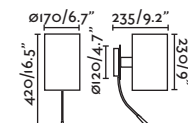

Guadalupe by Faro Lab

20031-80

20031-81

● ○ Black/Negro + Beige

● ● Black/Negro + Green/Verde

Material

Body Steel/Acero

Shade Steel/Acero

Light Source

1 E27 max. 15W

Bulb incl.

No

Recom. Bulb

17463/17498 Smart Bulb

Class

I

IP

20

360°

Table&Floor
62

20032-80

20032-81

● ○ Black/Negro + Beige

● ● Black/Negro + Green/Verde

Material

Body Steel/Acero

Shade Steel/Acero

Light Source

1 E27 max. 15W

Bulb incl.

No

Recom. Bulb

17463/17498 Smart Bulb

Reader

1W, 3000K, 100Lm

Driver incl.

Yes

Class

I

Voltage (V/Hz)

100V-240V/50-60HZ

IP

20

360°