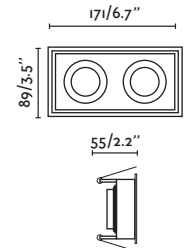

Hyde

40124

● Matt White/Blanco Mate

40125

● Matt Black/Negro Mate

Material Body Steel/Acero
Light Source 2 GU10 max. 8W
Bulb incl. No
Recom. Bulb 17316/17320
Socket incl. No
Recom. Socket 43065
IP 44
Cut out 83x165