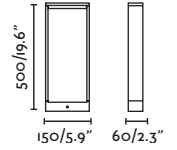

Alp

74451

● Dark Grey/Gris Oscuro

Material Body Aluminium/Aluminio
Diff Opal PC/PC Opal

Light Source SMD LED 7W 3000K 350Lm

CRI >80

Driver incl. Yes

Class I

Voltage (V/Hz) 100V-240V/50-60HZ

IP 54

Beam angle 180°