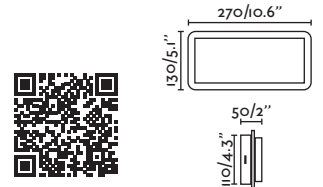

20061 ● Oak/Roble

Material **Body** Steel+Wood/Acero+Madera

Diff Opal PMMA/PMMA Opal

Light Source SMD LED 6W 3000K 67Lm

CRI >80

Driver incl. Yes

Class II

Voltage (V/Hz) 100V-240V/50-60HZ

IP 20