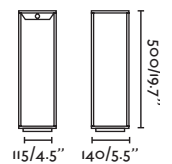

Beam angle

180°

8h Charge Max. 2,5h Worktime