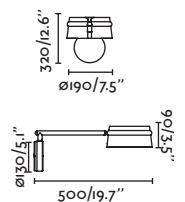

29565 Matt Black/Negro Mate + Cherry/Cerezo

Material Shade Wood/Madera

29395 Matt Black/Negro Mate + Ash tree/Fresno

Material Shade Wood/Madera

Body Steel/Acero

Light Source SMD LED 6W 2700K 500Lm

Dimmable W 1w 100Lm / 3w 300Lm / 6w 600Lm

CRI >80

Driver incl. Yes

Class II

Voltage (V/Hz) 100V-240V/50-60HZ

IP 20

Suspended Table&Floor

132

66

29566 Matt Black/Negro Mate + Cherry/Cerezo

Material Shade Wood/Madera

29396 Matt Black/Negro Mate + Ash tree/Fresno

Material Shade Wood/Madera

Body Steel/Acero

Light Source SMD LED 6W 2700K 500Lm

Dimmable W 1w 100Lm / 3w 300Lm / 6w 600Lm

CRI >80

Driver incl. Yes

Class II

Voltage (V/Hz) 100V-240V/50-60HZ

IP 20