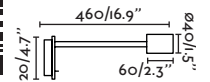

Leser

41026

- Matt Nickel/Níquel Mate + Matt Black/Negro Mate

Material Body Aluminium+Steel+Silicone/Aluminio+Acero+Silicona
Light Source COB LED 5W 3000K 300Lm
CRI >80
Driver incl. Yes
Class II
Voltage (V/Hz) 100V-240V/50-60HZ
IP 20
Beam angle 36°