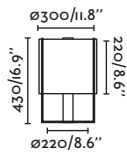

- 24020-31 Matt Black/Negro Mate + Beige
- 24020-32 Matt Black/Negro Mate + Grey/Gris

Material Body Steel/Acero
Diff Opal PC/PC Opal
Shade Textile/Textil

Light Source 1 E27 max. 15W
Bulb incl. No
Recom. Bulb 17463/17498 Smart Bulb
Class II
IP 20
Cable 1.8 MT