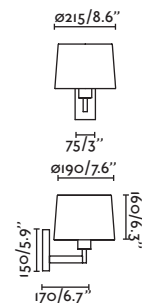

- 68490-01 Old Bronze/Bronce Envejecido + White/Blanco
- 68490-02 Old Bronze/Bronce Envejecido + Beige
- 68490-03 Old Bronze/Bronce Envejecido + Black/Negro
- 68491-01 Shiny Chrome/Cromo Brillo + White/Blanco
- 68491-02 Shiny Chrome/Cromo Brillo + Beige
- 68491-03 Shiny Chrome/Cromo Brillo + Black/Negro

Material Body Steel/Acero
Shade Textile/Textil
Light Source 1 E27 max. 15W
Bulb incl. No
Recom. Bulb 17463/17498 Smart Bulb
Class I
IP 20