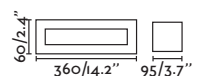

**Oslo**

63284

● Matt White/Blanco Mate

Material	Body Plaster/Yeso
Light Source	1 G9 max. 6W
Bulb incl.	No
Recom. Bulb	17466
Class	I
IP	20

**Olaf**

63278

● Matt White/Blanco Mate

Material	Body Plaster/Yeso
	Diff Opal PC/PC Opal
Light Source	2 E14 max. 8W
Bulb incl.	No
Recom. Bulb	17461
Class	I
IP	20