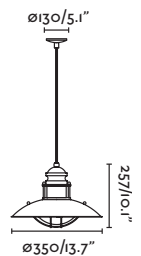

Winch by Manel Llusca

66204

Dark Brown/Marrón Oscuro

Material	Body Steel/Acero
	Diff Transparent Glass/Cristal Transparente
Light Source	1 E27 max. 15W
Bulb incl.	No
Recom. Bulb	17463/17498 Smart Bulb
Class	I
IP	20
Cable	1 MT