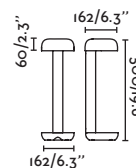

71206 ● Dark Grey/Gris Oscuro

Material Body Aluminium/Aluminio
Diff Transparent PC/PC Transparente

Light Source SMD LED 9W 3000K 720Lm

CRI >80

Driver incl. Yes

Class I

Voltage (V/Hz) 100V-240V/50-60HZ

IP 65