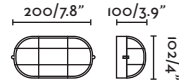

Estay

72010
72011

- Matt White/Blanco Mate
- Matt Black/Negro Mate

Material Body Aluminium/Aluminio
Diff Opal Glass/Cristal Opal

Light Source 1 E27 max. 15W

Bulb incl. No

Recom. Bulb 17463/17498 Smart Bulb

Class I

IP 44