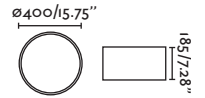

Seven

68323

●● Matt White/Blanco Mate + White/Blanco

Material

Body Steel/Acero
Diff White Textile/Textil Blanco
Shade Textile/Textil

Light Source

SMD LED 20W 1313Lm

Dimmable K

3000 - 4000 - 6000K

CRI

>80

Driver incl.

Yes

Class

I

Voltage (V/Hz)

220V- 240V/50-60HZ

IP

20

Suspended
185

Seven

68298

●● Matt White/Blanco Mate + White/Blanco

Material

Body Steel/Acero
Diff White Textile/Textil Blanco
Shade Textile/Textil

Light Source

2 E27 max. 15W

Bulb incl.

No

Recom. Bulb

17463/17498 Smart Bulb

Class

I

IP

20

Seven

68317

●● Matt White/Blanco Mate + White/Blanco

Material

Body Steel/Acero
Diff White Textile/Textil Blanco
Shade Textile/Textil

Light Source

3 E27 max. 15W

Bulb incl.

No

Recom. Bulb

17463/17498 Smart Bulb

Class

I

IP

20