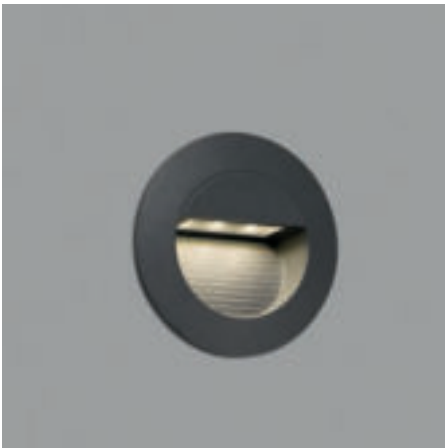

Racing

- 70403 ● Dark Grey/Gris Oscuro

Material Body Aluminium/Aluminio
Diff Transparent PC/PC Transparente

Light Source SMD LED 1W 4000K 30Lm

CRI >80

Driver incl. Yes

Class II

Voltage (V/Hz) 220V- 240V/50-60HZ

IP 44

IK 08

Beam angle 45°

Cut out ø76x50