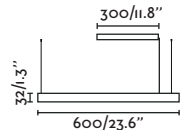

Recessed ø88mm canopy/*Florón empotrado ø88mm*

61105 Matt Black/Negro Mate

Material Body Aluminium/Aluminio
Diff Opal PC/PC Opal

Light Source SMD LED 15W 2700K 1500Lm

CRI 90

Driver incl. Yes

Class II

Voltage (V/Hz) 220V- 240V/50HZ

IP 20

Cable 2 MT

*More dimmable options under request/*Otras opciones de regulación bajo pedido*