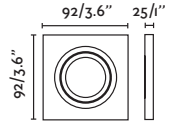

Radón

43396
43406

- Matt White/Blanco Mate
- Matt Black/Negro Mate

Material Body Aluminium/Aluminio
Light Source 1 GU10 max. 8W
Bulb incl. No
Recom. Bulb 17316/17320
Socket incl. No
Recom. Socket 43065
Class III
IP 20
Cut out $\varnothing 80$