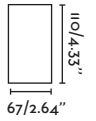

Sven

63268

● Matt White/Blanco Mate

Material	Body Plaster/Yeso
Light Source	1 GU10 max. 8W
Bulb incl.	No
Recom. Bulb	17320/97685327
Class	I
IP	20