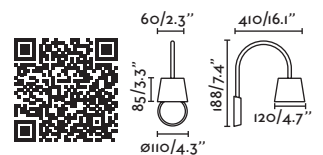

Blome by Estudi Ribaudí

62099

●● Matt White/Blanco Mate + White/Blanco

62100

●● Matt Black/Negro Mate + Black/Negro

Material

Body Steel/Acero

Diff Opal Glass/Cristal Opal

Shade Textilene

Light Source

SMD LED 3W 3000K 150Lm

CRI

>90

Driver incl.

Yes

Class

I

Voltage (V/Hz)

100V-240V/50-60HZ

IP

20