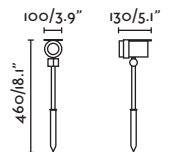

Foc

70158

● Dark Grey/Gris Oscuro

Material Body Aluminium/Aluminio
Diff Transparent Glass/Cristal Transparente

Light Source COB LED 16W 3000K 800Lm

CRI >80

Driver incl. Yes

Class I

Voltage (V/Hz) 220V- 240V/50HZ

IP 65

Beam angle 36°

Cable 0.5 MT