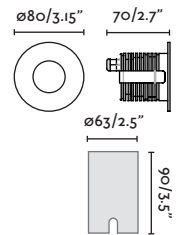

Cut out

ø60x90

SEA SIDE
SUITABLE

*Drivers info pag. 746-747

Curtis

70462N

- Satin Stainless/Inoxidable Satinado

Material