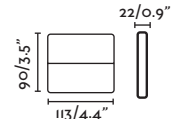

Aday

70644

● Matt White/Blanco Mate

70645

● Dark Grey/Gris Oscuro

Material	Body Aluminium/Aluminio Diff Opal Glass/Cristal Opal
Light Source	SMD LED 6W 3000K 450Lm
CRI	>80
Driver incl.	Yes
Class	I
Voltage (V/Hz)	220V- 240V/50-60HZ
IP	54
IK	08