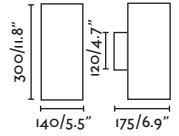

Thon

70284

● Dark Grey/Gris Oscuro

Material	Body Aluminium/Aluminio Diff Opal Glass/Cristal Opal
Light Source	COB LED 30W 3000K 1538Lm
CRI	>80
Driver incl.	Yes
Class	I
Voltage (V/Hz)	220V- 240V/50-60HZ
IP	55
Beam angle	18°