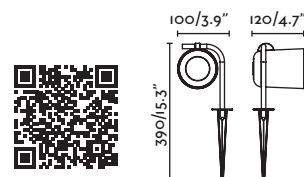

- 71546 Matt Black/Negro Mate
- 71547 Beige

Material Body PC
Diff Opal PC/PC Opal

Light Source 1 GU10 max. 5W

Bulb incl. No

Recom. Bulb 17316/97685327

Class II

IP 65

Cable 2.5 MT

SEA SIDE SUITABLE