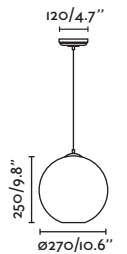

Clara

64128

- Matt Black/Negro Mate

Material **Body** Steel/Acero
Diff Transparent/Transparente
Shade Glass/Cristal

Light Source 1 E27 max. 15W
Bulb incl. No
Recom. Bulb 17428
Class I
IP 20
Cable 2 MT