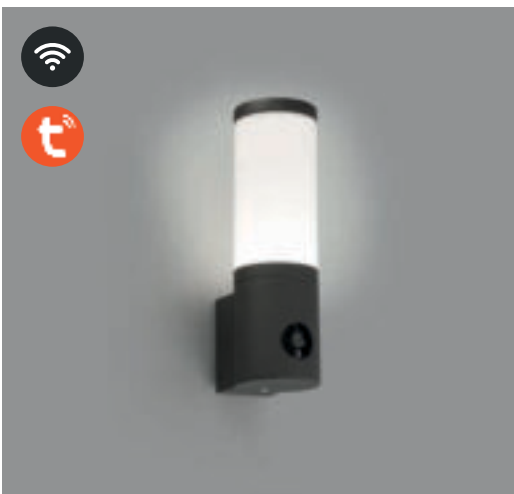

Orwell

75701

● Dark Grey/Gris Oscuro

Material Body Aluminium/Aluminio
Diff Opal PC/PC Opal

Light Source SMD LED 13W 480Lm

Dimmable W 4w 95Lm / 13w 480Lm

Dimmable K 3000 - 6500K

CRI >80

Driver incl. Yes

Class I

Voltage (V/Hz) 220V- 240V/50-60HZ

IP 54