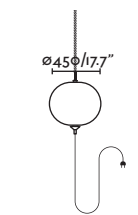

●● Dark Grey/Gris Oscuro + Cream/Crema
 ●● Dark Grey/Gris Oscuro + Brown/Marrón
Shade Textilene
Body Aluminium/Aluminio
Diff PEMD

R45

71584-04

Material

●● Dark Grey/Gris Oscuro + White/Blanco
Shade PEMD
Body Aluminium/Aluminio