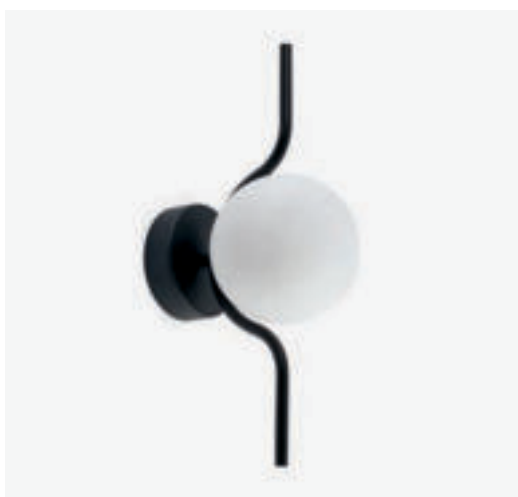

Material Body Steel/Acero
Diff Opal Glass/Cristal Opal

Light Source SMD LED 4W 3000K 300Lm

CRI >80

Driver incl. Yes

Class II

Voltage (V/Hz) 100V-240V/50-60HZ

IP 44

64027	 Matt Black/Negro Mate
64028	 Matt White/Blanco Mate
Material	Body Aluminium/Aluminio Diff Opal Glass/Cristal Opal
Light Source	SMD LED 3W 3000K 280Lm
CRI	>80
Driver incl.	Yes
Class	I
Voltage (V/Hz)	100V-240V/50-60HZ
IP	20