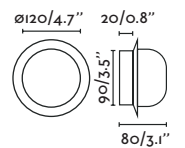

- 40095 ● White/Blanco
- 40096 ● Black/Negro
- 40097 ● Blue/Azul
- 40098 ● Coral
- 40099 ● Green/Verde

Material Body Steel/Acero
Diff Opal White Glass/Cristal Blanco Opal

Light Source COB LED 4W 2700K 300Lm

Dimmable W 300

Driver incl. Yes

Class II

Voltage (V/Hz) 100V-240V/50-60HZ

IP 44