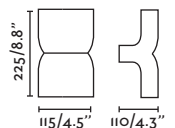

Klamp by Àlex & Manel Llusçà

- 74408 ● Dark Grey/Gris Oscuro

Material Body Aluminium/Aluminio
Diff Transparent Glass/Cristal Transparente

Light Source 2 GU10 max. 8W

Bulb incl. No

Recom. Bulb 17316/97685327

Class I

IP 44