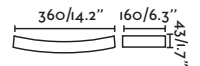

Eaco

63178

● Matt White/Blanco Mate

Material	Body Plaster/Yeso
Light Source	1 R7S 78mm max. 8W
Bulb incl.	No
Recom. Bulb	17499
Class	I
IP	20