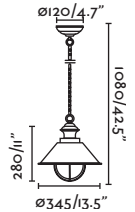

Wall
518

Honey

73696

● Matt Black/Negro Mate

Material

Body Steel/Acero

Diff Transparent Glass/Cristal Transparente

Light Source