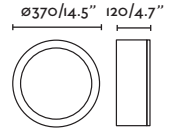

IP54

Zon

63291

Matt White/Blanco Mate

Material Body Steel/Acero
Diff Opal PMMA/PMMA Opal

Light Source SMD LED 18W 3000K 1600Lm

Driver incl. Yes

Class II

Voltage (V/Hz) 220V- 240V/50HZ

IP 54