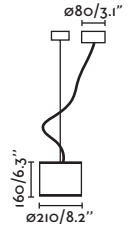

64314-47 Matt Black/Negro Mate + Rattan/Ratán

Material **Body** Steel/Acero
Shade Rattan/Ratán

Light Source 1 E27 max. 15W
Bulb incl. No
Recom. Bulb 17463/17498 Smart Bulb
Class II
IP 20
Cable 1.5 MT