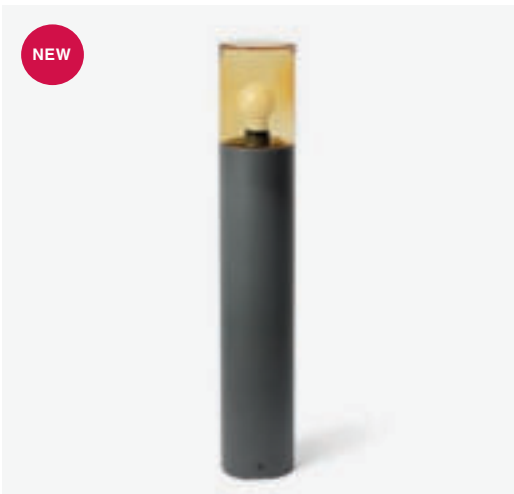

Kila

71749
71750
71751

- Dark Grey/Gris Oscuro +Transparent/Transparente
- Dark Grey/Gris Oscuro +Smoked/Fumé
- Dark Grey/Gris Oscuro +Amber/Ámbar

Material

Body Aluminium/Aluminio

Diff Transparent Glass/Cristal Transparente

Light Source 1 E27 max. 15W

Bulb incl. No

Recom. Bulb 17463

Class I

IP 65