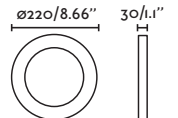

Tod

42927

● Matt White/Blanco Mate

Material	Body Aluminium/Aluminio Diff Opal PMMA/PMMA Opal
Light Source	SMD LED 24W 3000K 2000Lm
CRI	>80
Driver incl.	Yes
Class	I
Voltage (V/Hz)	220V- 240V/50-60HZ
IP	44
Beam angle	160°
Cut out	ø160