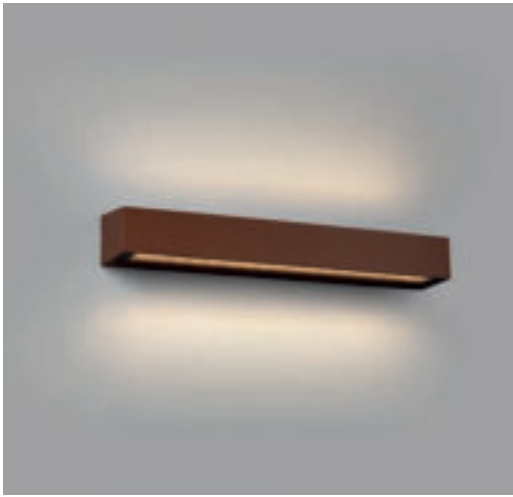

Doro

- 71906 ● Matt White/Blanco Mate
- 71907 ● Dark Grey/Gris Oscuro
- 71908 ● Rust Brown/Marrón Oxido

Material Body Aluminium/Aluminio
Diff Transparent Glass/Cristal Transparente

Light Source SMD LED 28W 3000K 2700Lm
CRI >80
Driver incl. Yes
Class I
Voltage (V/Hz) 220V- 240V/50-60HZ
IP 65