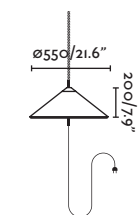

R17

71584-03

Material

●● Dark Grey/Gris Oscuro + White/Blanco
Shade PEMD
Body Aluminium/Aluminio