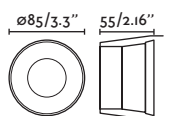

Gas

43404
43405

- Matt White/Blanco Mate
- Matt Black/Negro Mate

Material Body Aluminium/Aluminio
Light Source 1 GU10 max. 8W
Bulb incl. No
Recom. Bulb 17316/17320
Socket incl. No
Recom. Socket 43065
IP 20
Cut out ø76