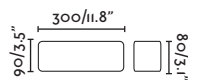

Bracket

72272

● Dark Grey/Gris Oscuro

Material	Body Aluminium/Aluminio Diff Opal Glass/Cristal Opal
Light Source	SMD LED 6W 3000K 270Lm
CRI	>80
Driver incl.	Yes
Class	I
Voltage (V/Hz)	220V- 240V/50-60HZ
IP	44