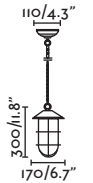

Honey

73696

● Matt Black/Negro Mate

Material

Body Steel/Acero

Diff Transparent Glass/Cristal Transparente

Light Source

1 E27 max. 15W

Bulb incl.

No

Recom. Bulb

17463

Class

I

IP

44

Cable

0.7 MT

Wall
517