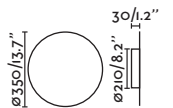

Board

01040 ● Blackboard/Pizarra

Material Body Steel/Acero
Diff Opal PMMA/PMMA Opal

Light Source SMD LED 7W 2700K 45Lm

CRI >80

Driver incl. Yes

Class I

Voltage (V/Hz) 100V-240V/50-60HZ

IP 20