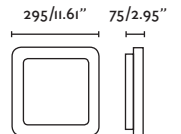

Iris

63394

● Satin Nickel/Niquel Satinado

Material	Body Aluminium/Aluminio Diff Opal PS/PS Opal
Light Source	SMD LED 20W 3000K 1600Lm
CRI	>80
Driver incl.	Yes
Class	II
Voltage (V/Hz)	100V-240V/50-60HZ
IP	20