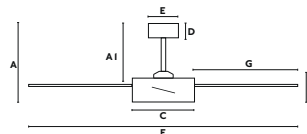

A	A1
291/11.46"	220/8.66"
B	C
136/5.35"	
D	E
60/2.4"	150/5.91"
F	G
ø1320/52"	542/21.34"