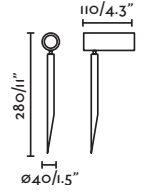

Voltage (V/Hz) 100V-240V/50-60HZ

IP 44

Beam angle 40°

Cable 2 MT

Seth

70226

● Matt Black/Negro Mate

Material Body Aluminium/Aluminio
Diff Transparent PMMA/PMMA Transparente