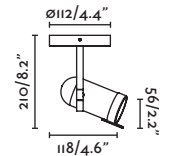

Orleans by Nahtrang

43532

● Matt White/Blanco Mate

43533

● Matt Black/Negro Mate

43534

● Shiny Chrome/Cromo Brillo

Material Body Steel/Acero

Light Source 2 GU10 max. 8W

Bulb incl. No

Recom. Bulb 17320/97685327

Class I

IP

20
350° 90°