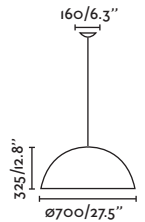

Crater

68461

●● Matt Black/Negro Mate + Matt Gold/Oro Mate

Material Body Aluminium/Aluminio
Light Source 3 E27 max. 15W
Bulb incl. No
Recom. Bulb 17463/17498 Smart Bulb
Class II
IP 20
Cable 1.5 MT

Magma

28398

●● Matt White/Blanco Mate + Matt Silver/Plata Mate

28399

●● Matt White/Blanco Mate + Matt Gold/Oro Mate

29468

●● Black/Negro + Matt Gold/Oro Mate

Material Body Fiber glass/Fibra de vidrio
Light Source 3 E27 max. 15W
Bulb incl. No
Recom. Bulb 17463/17464
Class I
IP 20
Cable 2 MT

Margot

68561

●● Matt Black/Negro Mate + Wood/Madera

68564

●● Matt White/Blanco Mate + Wood/Madera

Material Body Steel+Wood/Acero+Madera
Light Source 1 E27 max. 15W
Bulb incl. No
Recom. Bulb 17463/17464
Class I
IP 20
Cable 1.2 MT

Charlotte

68562

● Dark Grey/Gris Oscuro

68563

● Matt White/Blanco Mate

Material Body Steel/Acero
Diff Opal PC/PC Opal
Light Source 1 E27 max. 15W
Bulb incl. No
Recom. Bulb 17463/17464
Class I
IP 20
Cable 1.2 MT