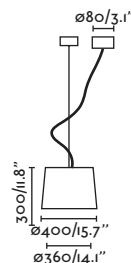

- 64314-54
- 64314-55
- 64314-56

Material Body Steel/Acero
Diff Papyrus/Papiro
Shade Textile/Textil

Light Source 1 E27 max. 15W
Bulb incl. No
Recom. Bulb 17463/17498 Smart Bulb
Class II
IP 20
Cable 1.5 MT