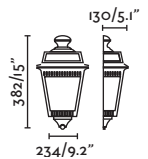

Argot

71424

Rust Brown/Marrón Oxido

Material	Body Steel/Acero
	Diff Transparent Glass/Cristal Transparente
Light Source	1 E27 max. 15W
Bulb incl.	No
Recom. Bulb	17463/17498 Smart Bulb
Class	I
IP	44