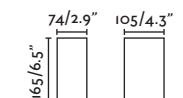

Blind

70267

● Matt White/Blanco Mate

70268

● Rust Brown/Marrón Oxido

70634

● Dark Grey/Gris Oscuro

Material Body Aluminium/Aluminio
Diff Transparent Glass/Cristal Transparente

Light Source COB LED 6W 3000K 180Lm

CRI >80

Driver incl. Yes

Class I

Voltage (V/Hz) 220V- 240V/50-60HZ

IP 65