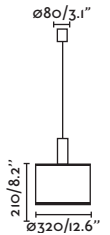

Ø45
CM

64315-49 Matt Black/Negro Mate + Rattan/Ratán

Material **Body** Steel/Acero
Shade Rattan/Ratán

Light Source 1 E27 max. 15W

Bulb incl. No

Recom. Bulb 17463/17498 Smart Bulb

Class II

IP 20

Cable 1.7 MT