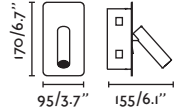

Recessed/Empotrable

- 62111 Bronze/Bronce
- 62114 Satin Gold/Oro Satinado
- 62126 Satin Nickel/Niquel Satinado
- 62128 Matt Black/Negro Mate
- 62129 Matt White/Blanco Mate

Material Body Steel/Acero
Light Source HIGH POWER LED 3W 3000K 140Lm
CRI >80
Driver incl. Yes
Class I
Voltage (V/Hz) 100V-240V/50-60HZ
IP 20
Beam angle 30°
Cut out 80x155x43
350° 90°