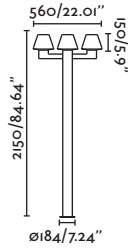

Mistu by Faro Lab

74436F3-02 ● Dark Grey/Gris Oscuro

Material	Body Aluminium/Aluminio Diff Opal PMMA/PMMA Opal
Light Source	3 E27 max. 15W
Bulb incl.	No
Recom. Bulb	17437
Class	I
IP	44