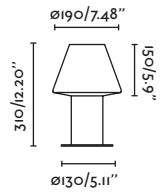

IP 44

Bollard
436

Pole
468

Suspended
492

Wall
514

Blubs by Estudi Ribaudí

74433S-03 ● Dark Grey/Gris Oscuro

Material Body Aluminium/Aluminio
Diff Opal PMMA/PMMA Opal