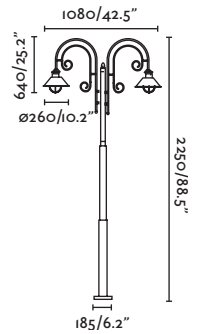

Nautica

71116

● Rust Brown/Marrón Oxido

Material

Body Steel/Acero

Diff Transparent Glass/Cristal Transparente

Light Source

1 E27 max. 15W

Bulb incl.

No

Recom. Bulb

17463/17498 Smart Bulb

Class

I

IP

33

Suspended
493

Wall
518

Nautica

71117

● Rust Brown/Marrón Oxido

Material

Body Steel/Acero

Diff Transparent Glass/Cristal Transparente

Light Source

2 E27 max. 15W

Bulb incl.

No

Recom. Bulb

17463/17498 Smart Bulb

Class

I

IP

33

Nautica

71118

● Rust Brown/Marrón Oxido

Material

Body Steel/Acero

Diff Transparent Glass/Cristal Transparente

Light Source

3 E27 max. 15W

Bulb incl.

No

Recom. Bulb

17463/17498 Smart Bulb

Class

I

IP

33