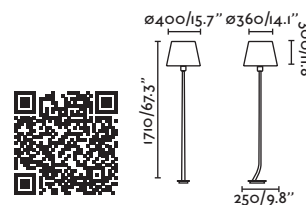

- 29686-07 Satin Nickel/Níquel Satinado + White/Blanco
- 29686-08 Satin Nickel/Níquel Satinado + Beige
- 29686-09 Satin Nickel/Níquel Satinado + Black/Negro
- 29687-07 Satin Bronze/Bronce Satinado + White/Blanco
- 29687-08 Satin Bronze/Bronce Satinado + Beige
- 29687-09 Satin Bronze/Bronce Satinado + Black/Negro

Material Body Steel/Acero
Shade Textile/Textil

Light Source 1 E27 max. 15W

Bulb incl. No

Recom. Bulb 17463/17498 Smart Bulb

Class II

IP 20

Cable 1.9 MT

⏻