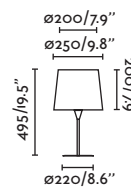

Material Body Steel/Acero
Shade Textile/Textil

Light Source 1 E27 max. 15W

Bulb incl. No

Recom. Bulb 17463/17498 Smart Bulb

Class II

IP 20

Cable 1.5 MT

Suspended
166