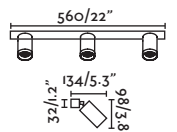

Stan

43740

● Matt White/Blanco Mate

43741

● Matt Black/Negro Mate

Material

Body Aluminium/Aluminio

Light Source

1 GU10 max. 8W

Bulb incl.

No

Recom. Bulb

17320/97685327

Class

I

IP

20

Stan

43742

● Matt White/Blanco Mate

43743

● Matt Black/Negro Mate

Material

Body Aluminium/Aluminio

Light Source

2 GU10 max. 8W

Bulb incl.

No

Recom. Bulb

17320/97685327

Class

I

IP

20

Stan

43744

● Matt White/Blanco Mate

43745

● Matt Black/Negro Mate

Material

Body Aluminium/Aluminio

Light Source

3 GU10 max. 8W

Bulb incl.

No

Recom. Bulb

17320/97685327

Class

I

IP

20