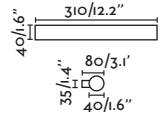

Volga

63507
63512

Shiny Chrome/Cromo Brillo
 Matt Black/Negro Mate

Material Body Aluminium/Aluminio
Diff Opal PMMA/PMMA Opal

Light Source SMD LED 5W 3000K 350Lm

CRI >80

Driver incl. Yes

Class II

Voltage (V/Hz) 100V-240V/50-60HZ

IP 44