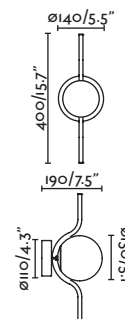

- 29690 Shiny Gold/Oro Brillo
- 29695 Matt Black/Negro Mate

Material Body Steel/Acero
Diff Opal Glass/Cristal Opal

Light Source SMD LED 6W 2700K 570Lm

CRI >80

Driver incl. Yes

Class I

Voltage (V/Hz) 100V-240V/50-60HZ

IP 20

Suspended Table&Floor
136

64