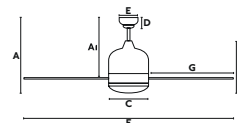

A	A1
360/14.17"	270/10.63"
B	C
220/8.66"	160/6.3"
D	E
60/2.4"	130/5.12"
F	G
Ø1050/41.3"	420/16.54"