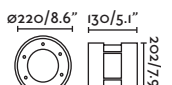

Cut out

ø209x130

SEA SIDE
SUITABLE