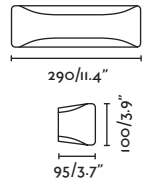

View by Estudi Ribaudí

71519 ● Dark Grey/Gris Oscuro

Material Body Aluminium/Aluminio
Diff Opal PC/PC Opal

Light Source 1 E27 max. 15W

Bulb incl. No

Recom. Bulb 17463/17498 Smart Bulb

Class II

IP 54

SEA SIDE
SUITABLE