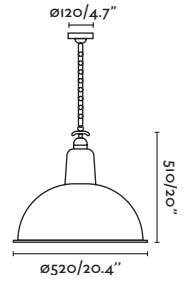

Lou

62800

● Shiny Black/Negro Brillo

62801

● Shiny Green/Verde Brillo

Material **Body** Steel/Acero
Light Source 1 E27 max. 15W
Bulb incl. No
Recom. Bulb 17463/17498 Smart Bulb
Class I
IP 20
Cable 0.9 MT