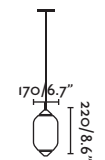

Suspended Suspensión

Light Source 1 E27 max. 15W
Bulb incl. No
Recom. Bulb 17463
IP 65
Cable 2 MT

W70 Cone 71579C-07
Hole 71579H-07
Material Dark Grey/Gris Oscuro + Brown/Marrón
Shade Synthetic wicker/Mimbre sintético
Body Aluminium/Aluminio
Diff PEMD

T70 Cone 71579C-05
Hole 71579C-06
Cone 71579H-05
Hole 71579H-06
Material Dark Grey/Gris Oscuro + Cream/Crema
Shade Textilene
Body Aluminium/Aluminio
Diff PEMD

R45 Cone 71579C-04
Hole 71579H-04
Material Dark Grey/Gris Oscuro + White/Blanco
Shade PEMD
Body Aluminium/Aluminio

R55 71579-02
Material Dark Grey/Gris Oscuro + White/Blanco
Shade PEMD
Body Aluminium/Aluminio

R17 Cone 71579C-03
Hole 71579H-03
Material Dark Grey/Gris Oscuro + White/Blanco
Shade PEMD
Body Aluminium/Aluminio