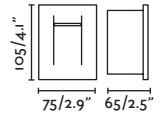

Horus

70155

- Grey/Gris

Material	Body Aluminium/Aluminio
	Diff Transparent Glass/Cristal Transparente
Light Source	SMD LED 4W 3000K 60Lm
CRI	>80
Driver incl.	Yes
Class	I
Voltage (V/Hz)	100V-240V/50-60HZ
IP	65
IK	08
Beam angle	50°
Cut out	62x98