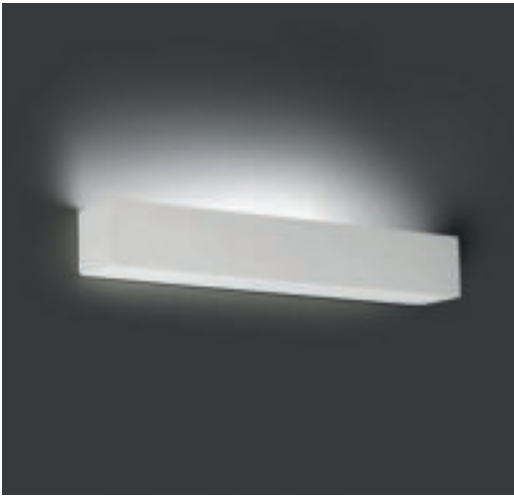

Cove

63480

● White/Blanco

Material	Body Plaster/Yeso
Light Source	SMD LED 4W 3000K 270Lm
CRI	>80
Driver incl.	Yes
Class	I
Voltage (V/Hz)	230V/50HZ
IP	20

Tera

63184

● Matt White/Blanco Mate

Material	Body Plaster/Yeso
Light Source	SMD LED 6W 2700K 530Lm
CRI	>80
Driver incl.	Yes
Class	II
Voltage (V/Hz)	220V- 240V/50-60HZ
IP	20