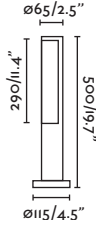

Beret

75522

● Dark Grey/Gris Oscuro

Material	Body Aluminium/Aluminio Diff Opal PMMA/PMMA Opal
Light Source	SMD LED 8W 4000K 350Lm
CRI	>80
Driver incl.	Yes
Class	I
Voltage (V/Hz)	220V- 240V/50-60HZ
IP	54
IK	04