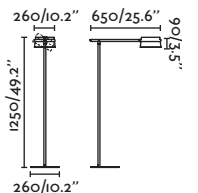

29568 Matt Black/Negro Mate + Cherry/Cerezo
Material **Shade** Wood/Madera
29398 Matt Black/Negro Mate + Ash tree/Fresno
Material **Shade** Wood/Madera
Body Steel/Acero
Light Source SMD LED 6W 2700K 600Lm
Dimmable W 1w 100Lm / 3w 300Lm / 6w 600Lm
CRI >80
Driver incl. Yes
Class II
Voltage (V/Hz) 100V-240V/50-60HZ
IP 20
Cable 2 MT