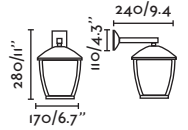

Wilma

74998

● Dark Grey/Gris Oscuro

Material Body Aluminium/Aluminio
Diff Opal PC/PC Opal

Light Source 1 E27 max. 15W

Bulb incl. No

Recom. Bulb 17463/17498 Smart Bulb

Class I

IP 44

Post
431

Suspended
493