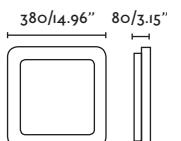

Iris

63395

● Satin Nickel/Niquel Satinado

Material	Body Aluminium/Aluminio Diff Opal PS/PS Opal
Light Source	SMD LED 30W 3000K 2400Lm
CRI	>80
Driver incl.	Yes
Class	II
Voltage (V/Hz)	100V-240V/50-60HZ
IP	20