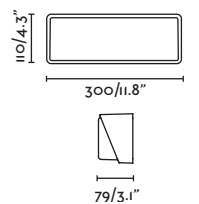

Half by Nahtrang

- 71536 ● Matt White/Blanco Mate
- 71537 ● Dark Grey/Gris Oscuro

Material Body Aluminium/Aluminio
Diff Opal Glass/Cristal Opal

Light Source SMD LED 20W 3000K 1350Lm

CRI >80

Driver incl. Yes

Class I

Voltage (V/Hz) 100V-240V/50-60HZ

IP 65