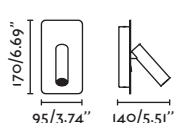

Surface/Superficie

- 62104 Bronze/Bronce
- 62118 Matt Black/Negro Mate
- 62120 Matt White/Blanco Mate
- 62121 Grey/Gris

Material Body Steel/Acero
Light Source HIGH POWER LED 3W 3000K 140Lm
CRI >80
Driver incl. Yes
Class I
Voltage (V/Hz) 100V-240V/50-60HZ
IP 20
Beam angle 30°
350° 90°