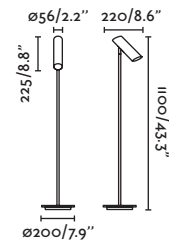

- 29883 Matt White/Blanco Mate
- 29884 Matt Black/Negro Mate
- 29899 Bronze/Bronce

Material Body Steel/Acero
Light Source 1 GU10 max. 8W
Bulb incl. No
Recom. Bulb 17320/97685327
Class II
IP 20
Cable 1.9 MT