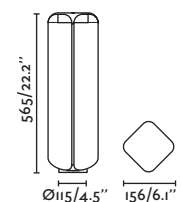

71214 ● Dark Grey/Gris Oscuro

Material Body Aluminium/Aluminio
Diff Opal PC/PC Opal

Light Source SMD LED 12W 3000K 310Lm

CRI >80

Driver incl. Yes

Class I

Voltage (V/Hz) 100V-240V/50-60HZ

IP 65