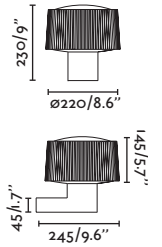

Muffin by Àlex & Manel Llusçà

74432A-04 ● Dark Grey/Gris Oscuro

Material Body Aluminium/Aluminio
Diff Opal PMMA/PMMA Opal

Light Source 1 E27 max. 15W

Bulb incl. No

Recom. Bulb 17437

Class I

IP 44

Bollard
436

Pole
468

Post
434

Suspended
492