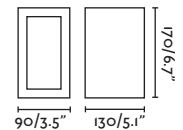

Log

70264

● Dark Grey/Gris Oscuro

Material Body Aluminium/Aluminio
Diff Opal PC/PC Opal

Light Source SMD LED 9W 3000K 600Lm

CRI >80

Driver incl. Yes

Class I

Voltage (V/Hz) 220V- 240V/50-60HZ

IP 54