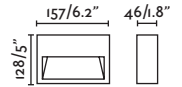

Grada

- 70906 ● Dark Grey/Gris Oscuro
- 70907 ● Rust Brown/Marrón Oxido

Material Body Aluminium/Aluminio
Diff Opal Glass/Cristal Opal

Light Source SMD LED 3W 3000K 86Lm

CRI >80

Driver incl. Yes

Class I

Voltage (V/Hz) 220V- 240V/50-60HZ

IP 54