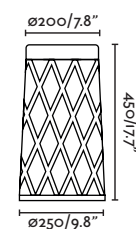

72312 ● Dark Grey/Gris Oscuro

Material Body Aluminium/Aluminio
Diff Opal Glass/Cristal Opal

Light Source SMD LED 11W 3000K 800Lm

CRI >80

Driver incl. Yes

Class I

Voltage (V/Hz) 100V-240V/50-60HZ

IP 65