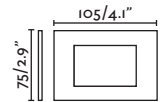

outdoor

Recessed / Empotrables

Spark-2

- 70164 ● Dark Grey/Gris Oscuro
- 70165 ● Matt White/Blanco Mate

Material Body Aluminium/Aluminio
Diff Opal PC/PC Opal

Light Source SMD LED 5W 3000K 100Lm

CRI >80

Driver incl. Yes

Class I

Voltage (V/Hz) 100V-240V/50-60HZ

IP 65

IK 10

Cut out 95x65x40

Spark-1

- 70162 ● Dark Grey/Gris Oscuro
- 70163 ● Matt White/Blanco Mate

Material Body Aluminium/Aluminio
Diff Opal PC/PC Opal

Light Source SMD LED 5W 3000K 230Lm

CRI >80

Driver incl. Yes

Class I

Voltage (V/Hz) 100V-240V/50-60HZ

IP 65

IK 10

Cut out 95x65x40

Racing

- 70403 ● Dark Grey/Gris Oscuro

Material Body Aluminium/Aluminio
Diff Transparent PC/PC Transparente

Light Source SMD LED 1W 4000K 30Lm

CRI >80

Driver incl. Yes

Class II

Voltage (V/Hz) 220V- 240V/50-60HZ

IP 44

IK 08

Beam angle 45°

Cut out ø76x50

Carter

- 70402 ● Dark Grey/Gris Oscuro

Material Body Aluminium/Aluminio
Diff Transparent PC/PC Transparente

Light Source SMD LED 1W 4000K 30Lm

CRI >80

Driver incl. Yes

Class II

Voltage (V/Hz) 220V- 240V/50-60HZ

IP 44

IK 08

Beam angle 45°

Cut out ø76x50