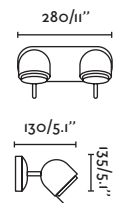

43501 ● Grey/Gris

Material Body Concrete+Steel/Cemento+Acero
Light Source 2 GU10 max. 8W
Bulb incl. No
Recom. Bulb 97685327
Class I

IP 20
350° 90°