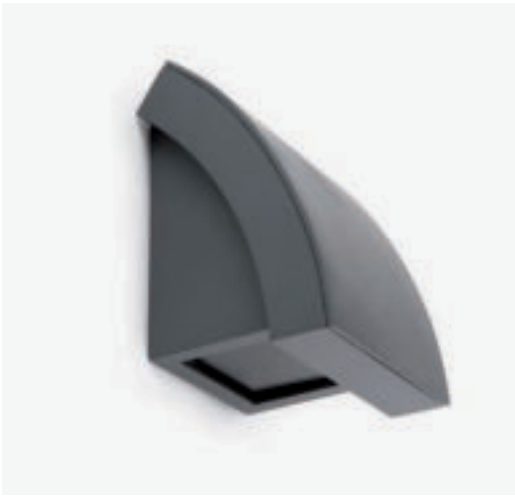

Proa by Àlex & Manel Llusà

74400 ● Dark Grey/Gris Oscuro

Material Body Aluminium/Aluminio
Diff Transparent Glass/Cristal Transparente

Light Source 1 GU10 max. 8W

Bulb incl. No

Recom. Bulb 17316/97685327

Class I

IP 44