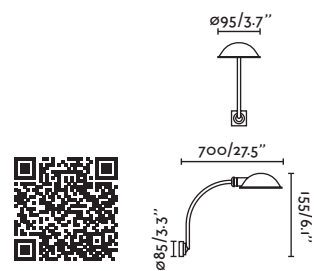

Table 56

Remake

50121

● Matt Black/Negro Mate

50122

◆ Shiny Chrome/Cromo Brillo

Material Body Steel/Acero
Light Source 1 E27 max. 15W
Bulb incl. No
Recom. Bulb 17463/17498 Smart Bulb
Class I
IP 20

Board