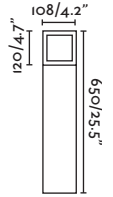

Onze

70761 ● Dark Grey/Gris Oscuro

Material Body Aluminium/Aluminio
Diff Opal PC/PC Opal

Light Source 1 E27 max. 15W

Bulb incl. No

Recom. Bulb 17437

Class I

IP 54