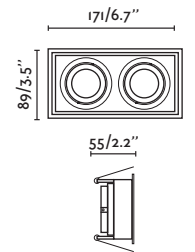

Hyde

40124

● Matt White/Blanco Mate

40125

● Matt Black/Negro Mate

Material Body Steel/Acero
Light Source 2 GU10 max. 8W
Bulb incl. No
Recom. Bulb 17316/17320
Socket incl. No
Recom. Socket 43065
IP 44
Cut out 83x165