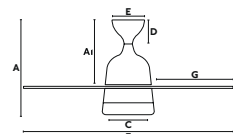

MEDITERRÁNEO

ø81
CM

< 13 M2
< 140 SQ.FT

SUMMER
WINTER

CONTROLLED
BY CHAINS

33704
Body White/Blanco
Blades White/Blanco
+Maple/Arce

33706
Body Matt Nickel/Níquel Mate
Blades Maple/Arce
+Mahogany/Caoba

Material Body	Steel/Acero	Light	1 E14 max. 8W
Material Blades	MDF	Bulb incl.	No
W	14-23-47	Rec. Bulb	17461
RPM	198-232-280	Diff	Glass/Cristal
Airflow	85.38 m3 min		
V/Hz	220V- 240V/50HZ		
Accessories ☒	33928 Wall Control 3 speeds		
	33929 Remote Control/dimer-on-off		
	33937 Remote Control/Programmer		