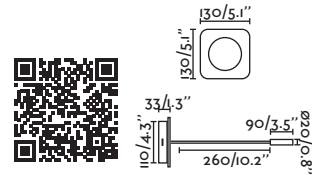

20060 ● Oak/Roble

Material **Body** Steel+Wood/Acero+Madera

Light Source SMD LED 2W 3000K 105Lm

CRI >80

Driver incl. Yes

Class II

Voltage (V/Hz) 220V- 240V/50-60HZ

IP 20

Beam angle 45°