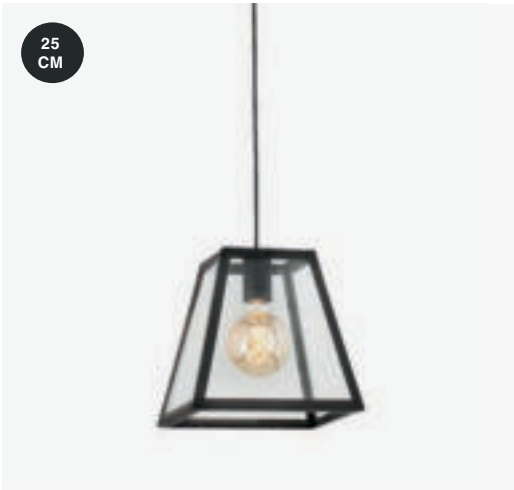

IP 44

Cable 1 MT

Ceiling
213

Wall
336

25
CM

Rose

65082 ● Matt Black/Negro Mate

Material Body Steel/Acero
Diff Transparent Glass/Cristal Transparente