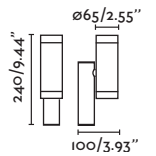

Steps by Estudi Ribaudí

75502 ● Matt White/Blanco Mate

75503 ● Dark Grey/Gris Oscuro

Material Body Aluminium/Aluminio
Diff Transparent Glass/Cristal Transparente

Light Source 4 GU10 max. 8W

Bulb incl. No

Recom. Bulb 17320/97685327

Class I

IP 44