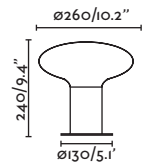

Blubs by Estudi Ribaudí

74433S-03 ● Dark Grey/Gris Oscuro

Material Body Aluminium/Aluminio
Diff Opal PMMA/PMMA Opal

Light Source 1 E27 max. 15W

Bulb incl. No

Recom. Bulb 17437

Class I

IP 44

Bollard
436

Pole
470

Suspended
492

Wall
514