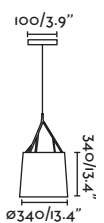

- 29864 Matt Black/Negro Mate + Black/Negro
- 29865 Matt White/Blanco Mate + White/Blanco

Material	Body Steel/Acero
	Shade Textile/Textil
Light Source	1 E27 max. 15W
Bulb incl.	No
Recom. Bulb	17463
Class	I
IP	20
Cable	1.3 MT