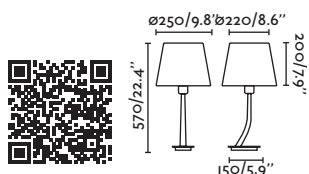

- 29684-04 Satin Nickel/Níquel Satinado + White/Blanco
- 29684-05 Satin Nickel/Níquel Satinado + Beige
- 29684-06 Satin Nickel/Níquel Satinado + Black/Negro
- 29685-04 Satin Bronze/Bronce Satinado + White/Blanco
- 29685-05 Satin Bronze/Bronce Satinado + Beige
- 29685-06 Satin Bronze/Bronce Satinado + Black/Negro

Material Body Steel/Acero
Shade Textile/Textil

Light Source 1 E27 max. 15W

Bulb incl. No

Recom. Bulb 17463/17498 Smart Bulb

Class II

IP 20

Cable 1.6 MT

⏻