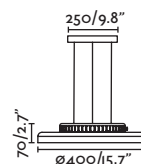

● Matt White/Blanco Mate

Material	Body Steel/Acero Diff Opal PMMA/PMMA Opal
Light Source	SMD LED 23W 3000K 1260Lm
CRI	>80
Driver incl.	Yes
Class	I
Voltage (V/Hz)	220V- 240V/50-60HZ
IP	20
Cable	1.6 MT

Ceiling
197