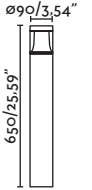

IK

08

Wall
510