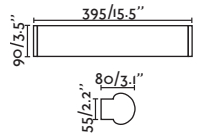

Danubio

63601 Shiny Chrome/Cromo Brillo
63604 Bronze/Bronce

Material Body Aluminium/Aluminio
Diff Opal Glass/Cristal Opal

Light Source SMD LED 12W 2700K 800Lm

CRI >80

Driver incl. Yes

Class II

Voltage (V/Hz) 100V-240V/50-60HZ

IP 44