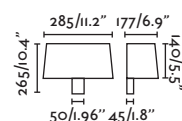

IP 20

Suspended Table&Floor
 173 104

29941 ●● Matt White/Blanco Mate + White/Blanco
 29946 ●● Matt Black/Negro Mate + Black/Negro

Material **Body** Steel/Acero
Diff White/Blanco
Shade Textile/Textil

Light Source 1 E27 max. 15W