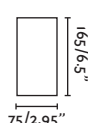

Rel

64198

● Matt White/Blanco Mate

64199

● Matt Black/Negro Mate

Material	Body Aluminium/Aluminio
	Diff Transparent Glass/Cristal Transparente
Light Source	COB LED 15W 2700K 1340Lm
CRI	>80
Driver incl.	Yes
Class	II
Voltage (V/Hz)	100V-240V/50-60HZ
IP	20
Beam angle	60°