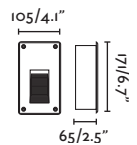

Filter

70450

- Grey/Gris

Material Body Aluminium+ABS/Aluminio+ABS
Diff Transparent Glass/Cristal Transparente

Light Source SMD LED 2W 2700K 75Lm

CRI >80

Driver incl. Yes

Class I

Voltage (V/Hz) 100V-240V/50-60HZ

IP 65

IK 10

Beam angle 120°

Cut out 98x160x85