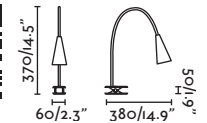

Lena

52059
52061

- Matt White/Blanco Mate
- Matt Black/Negro Mate

Material Body PC+Aluminium+Silicone/PC+Aluminio+Silicona
Light Source SMD LED 3W 4000K 300Lm
CRI >80
Driver incl. Yes
Class II
Voltage (V/Hz) 100V-240V/50-60HZ
IP 20
Beam angle 30°
Cable 1.8 MT
360° 360°