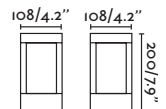

Agra

70753

● Dark Grey/Gris Oscuro

70754

● Brown/Marrón

Material

Body Aluminium/Aluminio

Diff Transparent Glass/Cristal Transparente

Light Source

COB LED 9W 3000K 420Lm

CRI

>80

Driver incl.

Yes

Class

I

Voltage (V/Hz)

100V-240V/50-60HZ

IP

55