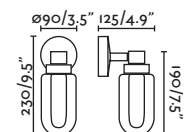

NEW

IP44

Perla by Àlex & Manel Lluscà

- 40085 Old Gold/Oro Viejo
- 40086 Shiny Chrome/Cromo Brillo
- 40087 Bronze/Bronce
- 40088 NEW Black/Negro

Material	Body Steel/Acero Diff Opal Glass/Cristal Opal
Light Source	1 G9 max. 6W
Bulb incl.	No
Recom. Bulb	17443
Class	II
IP	44

IP44

Bianca by Àlex & Manel Lluscà

- 63510 Shiny Chrome/Cromo Brillo

Material	Body Aluminium/Aluminio Diff Opal Glass/Cristal Opal
Light Source	1 G9 max. 6W
Bulb incl.	No
Recom. Bulb	17443
Class	II
IP	44

IP44

Brume by Àlex & Manel Lluscà

- 40076 Anthracite/Antracita

Material	Body Steel/Acero Diff Opal Glass/Cristal Opal
Light Source	SMD LED 3W 2700K 200Lm
CRI	>80
Driver incl.	Yes
Class	II
Voltage (V/Hz)	100V-240V/50-60HZ
IP	44