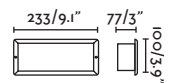

Fro1

70135

● Satin Nickel/Niquel Satinado

Material Body Stainless steel 304/Acero inoxidable 304

Diff Opal PC/PC Opal

Light Source SMD LED 1W 3000K 55Lm

CRI >80

Driver incl. Yes

Class II

Voltage (V/Hz) 220V- 240V/50-60HZ

IP 65

Cut out 92x92x50

Gron

70134

● Satin Nickel/Niquel Satinado

Material Body Stainless steel 304/Acero inoxidable 304

Diff Opal PC/PC Opal

Light Source SMD LED 1W 3000K 70Lm

CRI >80

Driver incl. Yes

Class II

Voltage (V/Hz) 220V- 240V/50-60HZ

IP 65

Cut out 105x66x50

Stripe-2

72092

● Dark Grey/Gris Oscuro

72093

● Matt White/Blanco Mate

Material Body Aluminium/Aluminio

Diff Opal PC/PC Opal

Light Source SMD LED 5W 3000K 50Lm

CRI >80

Driver incl. Yes

Class I

Voltage (V/Hz) 100V-240V/50-60HZ

IP 54

IK 07

Cut out 230x89