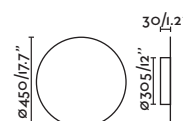

- 01206 ● Bordeaux/Burdeos
- 01208 ● Grey/Gris

Material **Body** Aluminium+Foam/Aluminio+Espuma
Diff Opal PMMA/PMMA Opal
Shade Textile/Textil

Light Source SMD LED 10W 2700K 67Lm
CRI >80
Driver incl. Yes
Class I
Voltage (V/Hz) 100V-240V/50-60HZ
IP 20