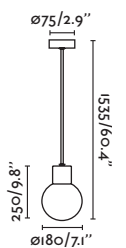

Moon by Faro Lab

74427C-01 ● Dark Grey/Gris Oscuro

Material Body Aluminium/Aluminio
Diff Opal PMMA/PMMA Opal

Light Source 2 E27 max. 15W

Bulb incl. No

Recom. Bulb 17437

Class I

IP 44