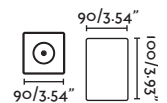

Tami

70799

● Dark Grey/Gris Oscuro

Material

Body Aluminium/Aluminio

Diff Transparent Glass/Cristal Transparente

Light Source

COB LED 9W 3000K 600Lm

CRI

>80

Driver incl.

Yes

Class

I

Voltage (V/Hz)

100V-240V/50-60HZ

IP

54

Beam angle

40°

20°