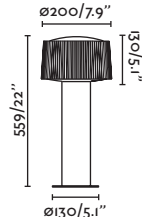

Muffin by Àlex & Manel Llusçà

74434B-04 ● Dark Grey/Gris Oscuro

Material Body Aluminium/Aluminio
Diff Opal PMMA/PMMA Opal

Light Source 1 E27 max. 15W

Bulb incl. No

Recom. Bulb 17437

Class I

IP 44

Pole
468

Post
434

Suspended
492

Wall
514