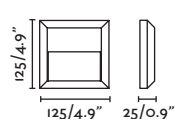

SEA SIDE
SUITABLE

Grant

70656

● Dark Grey/Gris Oscuro

Material

Body ABS

Diff Transparent PC/PC Transparente

Light Source