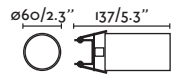

IP44

Ebba

42919

- Satin Nickel/Niquel Satinado

Material Body Aluminium/Aluminio
Diff Opal PMMA/PMMA Opal
Light Source SMD LED 4W 3000K 304Lm
CRI >80
Driver incl. Yes
Class II
Voltage (V/Hz) 220V- 240V/50-60HZ
IP 44
Cut out $\varnothing 63$