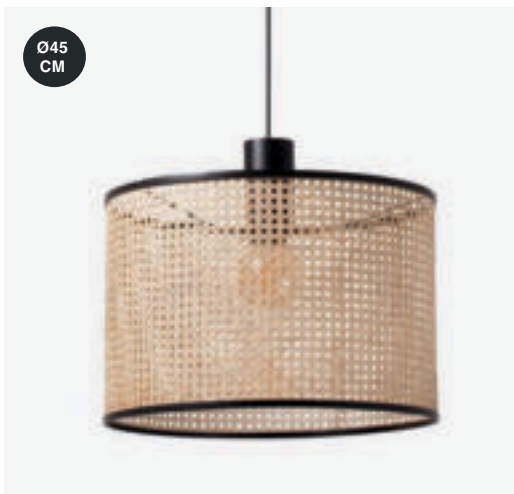

Ø45
CM

64315-49 Matt Black/Negro Mate + Rattan/Ratán

Material **Body** Steel/Acero
Shade Rattan/Ratán

Light Source 1 E27 max. 15W

Bulb incl. No

Recom. Bulb 17463/17498 Smart Bulb

Class II

IP 20

Cable 1.7 MT