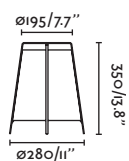

28370 Matt Black/Negro Mate + Beige

Material Body Steel/Acero
Shade Papyrus/Papiro

Light Source 1 E27 max. 15W

Bulb incl. No

Recom. Bulb 17463/17498 Smart Bulb

Class II

IP 20

Cable 1.7 MT