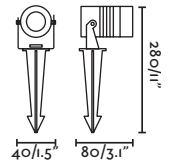

Balder

70469 ● Matt Black/Negro Mate

Material Body Aluminium/Aluminio
Diff Transparent Glass/Cristal Transparente

Light Source SMD LED 3W 3000K 110Lm

CRI >80

Driver incl. Yes

Class I

Voltage (V/Hz) 100V-240V/50-60HZ

IP 67

Beam angle 50°

Cable 2 MT