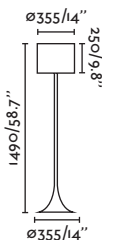

Black

29764 Matt Black/Negro Mate + Black/Negro

Material **Body** Steel/Acero
Shade Textile/Textil
Light Source 1 E27 max. 15W
Bulb incl. No
Recom. Bulb 17463/17464
Class II
IP 20
Cable 2.5 MT