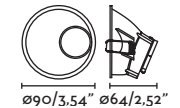

Fresh

02300101

● White/Blanco

Material Body Aluminium/Aluminio
Light Source 1 E27 max. 8W
Bulb incl. No
Recom. Bulb 17429/17464
Class I
IP 20
Cut out ø90

Fresh

02100601

● Matt White/Blanco Mate

02100602

● Matt Black/Negro Mate

02100603

● Matt Gold/Oro Mate

Material Body Aluminium/Aluminio
Light Source 1 GU10 max. 8W
Bulb incl. No
Recom. Bulb 17316/17320
Class II
IP 20
Cut out ø83x64

IP65

Fresh

02101401

● Matt White/Blanco Mate

02101402

● Matt Black/Negro Mate

Material Body Aluminium/Aluminio
Diff Transparent Glass/Cristal Transparente
Light Source 1 GU10 max. 8W
Bulb incl. No
Recom. Bulb 17316/17320
Class I
IP 65
Cut out ø83x133

IP65

Fresh

02400101

● Matt White/Blanco Mate

02400102

● Matt Black/Negro Mate

Material Body Aluminium/Aluminio
Light Source 1 GU10 max. 8W
Bulb incl. No
Recom. Bulb 17316/17320
Class I
IP 65
Cut out ø83