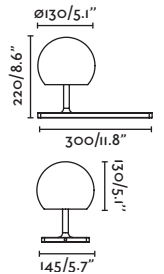

01007A ● Matt White/Blanco Mate
Material Diff Opal Glass/Cristal Opal

01025A ● Matt White/Blanco Mate
Material Diff Opal PC/PC Opal
Body Aluminium+Wood/Aluminio+Madera

Light Source SMD LED 7W 3000K 500Lm
Dimmable W 1w 80Lm / 4w 250Lm / 7w 500Lm
CRI >80
Driver incl. Yes
Class II
Voltage (V/Hz) 100V-240V/50-60HZ
IP 20