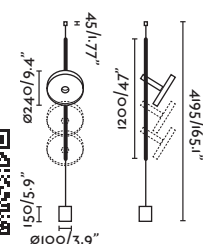

20166-95 ●● Black/Negro + Satin Gold/Oro Satinado
20166-96 ●● Satin Gold/Oro Satinado + Black/Negro

Material **Body** Steel/Acero
Shade Steel/Acero

Light Source 1 E27 max. 15W

Bulb incl. No

Recom. Bulb 17426/17496

Class II

IP 20

Cable 3.4 MT