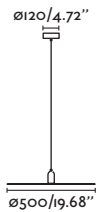

Plat

68145

Matt Black/Negro Mate

68146

Matt White/Blanco Mate

Material	Body Steel/Acero
Light Source	1 E27 max. 15W
Bulb incl.	No
Recom. Bulb	17271
Class	II
IP	20
Cable	1.5 MT