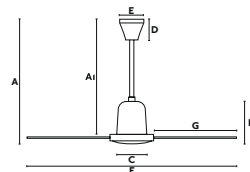

A	A1
320/12.6"	270/10.63"
B	C
160/6.3"	190/7.48"
D	E
60/2.4"	130/5.12"
F	G
Ø1200/47.2"	485/19.09"