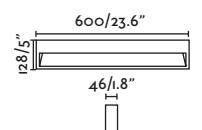

Grada

- 70910 ● Dark Grey/Gris Oscuro
- 70911 ● Rust Brown/Marrón Oxido

Material Body Aluminium/Aluminio
Diff Opal Glass/Cristal Opal

Light Source SMD LED 12W 3000K 443Lm

CRI >80

Driver incl. Yes

Class I

Voltage (V/Hz) 220V- 240V/50-60HZ

IP 54