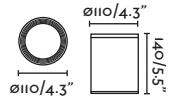

Tasa

70806
70821

- Dark Grey/Gris Oscuro
- Matt White/Blanco Mate

Material	Body Aluminium/Aluminio
	Diff Transparent Glass/Cristal Transparente
Light Source	1 E27 max. 15W
Bulb incl.	No
Recom. Bulb	97687127
Class	I
IP	44