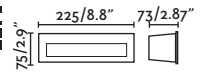

Nat

70271
70638

- Matt White/Blanco Mate
- Dark Grey/Gris Oscuro

Material	Body Aluminium/Aluminio
	Diff Transparent PC/PC Transparente
Light Source	SMD LED 8W 3000K 330Lm
CRI	>80
Driver incl.	Yes
Class	I
Voltage (V/Hz)	100V-240V/50-60HZ
IP	65
IK	08
Cut out	215x65x70