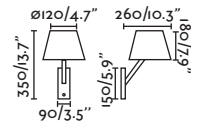

Moma

68506

● Shiny Chrome/Cromo Brillo + White/Blanco

68507

● Shiny Chrome/Cromo Brillo + Black/Negro

Material

Body Steel/Acero

Shade Textile/Textil

Light Source

1 E27 max. 15W

Bulb incl.

No

Recom. Bulb

17463/17498 Smart Bulb

Reader

1W, 6000K, 80Lm

Driver incl.

Yes

Class

I

Voltage (V/Hz)

100V-240V/50-60HZ

IP

20