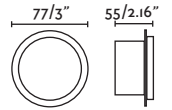

Galo

70265

● Matt White/Blanco Mate

Material	Body Aluminium/Aluminio Diff Transparent Glass/Cristal Transparente
Light Source	COB LED 3W 3000K 200Lm
CRI	>80
Driver incl.	Yes
Class	I
Voltage (V/Hz)	100V-240V/50-60HZ
IP	54
IK	05
Cut out	73x73