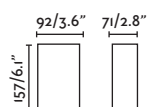

Beam angle

110°

Lacre

70802

● Dark Grey/Gris Oscuro

Material Body Aluminium/Aluminio
Diff Opal Glass/Cristal Opal

Light Source 1 E27 max. 15W

Bulb incl. No