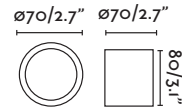

Natsu

64204

● Matt White/Blanco Mate

64205

● Matt Black/Negro Mate

Material

Body Aluminium/Aluminio

Diff Opal PMMA/PMMA Opal

Light Source

SMD LED 30W 3000K 1275Lm

CRI

>80

Driver incl.

Yes

Class

II

Voltage (V/Hz)

100V-240V/50-60HZ

IP

20

Beam angle

120°