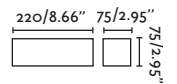

Chera

63173

● Matt White/Blanco Mate

Material Body Plaster/Yeso
Light Source 1 R7S 78mm max. 8W
Bulb incl. No
Recom. Bulb 17499
Class I
IP 20

Chera

63174

● Matt White/Blanco Mate

Material Body Plaster/Yeso
Light Source 1 G9 max. 6W
Bulb incl. No
Recom. Bulb 17466
Class I
IP 20