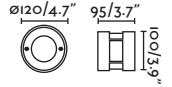

Cut out

ø100x95

SEA SIDE
SUITABLE