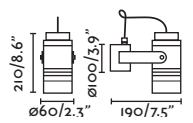

Lit

70260

● Dark Grey/Gris Oscuro

Material

Body Aluminium/Aluminio

Diff Transparent Glass/Cristal Transparente

Light Source

1 GU10 max. 5W

Bulb incl.

No

Recom. Bulb

97685327

Class

I

IP

54

Beam angle

20°
↙ ↘ 180°