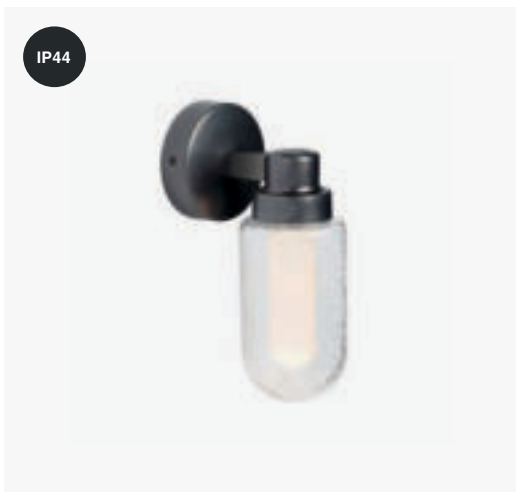

IP44

Brume by Àlex & Manel Lluscà

- 40076 Anthracite/Antracita

Material	Body Steel/Acero Diff Opal Glass/Cristal Opal
Light Source	SMD LED 3W 2700K 200Lm
CRI	>80
Driver incl.	Yes
Class	II
Voltage (V/Hz)	100V-240V/50-60HZ
IP	44