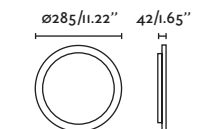

Foro

63404

● Matt White/Blanco Mate

63405

● Satin Nickel/Níquel Satinado

Material

Body Aluminium/Aluminio

Diff Opal PMMA/PMMA Opal

Light Source

SMD LED 24W 3000K 2000Lm

CRI

>80

Driver incl.

Yes

Class

II

Voltage (V/Hz)

100V-240V/50-60HZ

IP

44