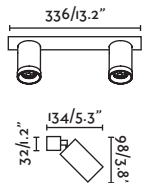

Stan

43740

● Matt White/Blanco Mate

43741

● Matt Black/Negro Mate

Material

Body Aluminium/Aluminio

Light Source

1 GU10 max. 8W

Bulb incl.

No

Recom. Bulb

17320/97685327

Class

I

IP

20

Stan

43742

● Matt White/Blanco Mate

43743

● Matt Black/Negro Mate

Material

Body Aluminium/Aluminio

Light Source

2 GU10 max. 8W

Bulb incl.

No

Recom. Bulb

17320/97685327

Class

I

IP

20

Stan

43744

● Matt White/Blanco Mate

43745

● Matt Black/Negro Mate

Material

Body Aluminium/Aluminio

Light Source

3 GU10 max. 8W

Bulb incl.

No

Recom. Bulb

17320/97685327

Class

I

IP

20