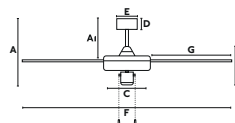

Material Body Steel/Acero
Material Blades MDF
W 20-29-42
RPM 80-140-190
Airflow 109 m3 min
V/Hz 220V- 240V/50HZ
Accessories ☒ 33928 Wall Control 3 speeds
33929 Remote Control/dimer-on-off
33937 Remote Control/Programmer
Opt. downrod Page 738