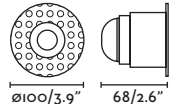

Fresh

02300101

● White/Blanco

Material Body Aluminium/Aluminio
Light Source 1 E27 max. 8W
Bulb incl. No
Recom. Bulb 17429/17464
Class I
IP 20
Cut out ø90

Fresh

02100601

● Matt White/Blanco Mate

02100602

● Matt Black/Negro Mate

02100603

● Matt Gold/Oro Mate