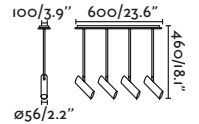

Orleans by Nahtrang

43529

● Matt White/Blanco Mate

43530

● Matt Black/Negro Mate

43531

● Shiny Chrome/Cromo Brillo

Material Body Steel/Acero

Light Source 1 GU10 max. 8W

Bulb incl. No

Recom. Bulb 17320/97685327

Class I

IP

20
350° 90°

Spot
356

Track
384