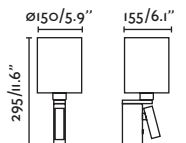

Rob

68496
68498

- Bronze/Bronce + Opal
- Satin Nickel/Níquel Satinado + Opal

Material Body Steel+Aluminium/Acero+Aluminio
Shade PMMA
Light Source 1 E27 max. 15W
Bulb incl. No
Recom. Bulb 17463/17498 Smart Bulb
Reader 3W, 3000K, 160Lm
Driver incl. Yes
Class I
Voltage (V/Hz) 100V-240V/50-60HZ
IP 20