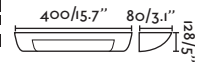

Chera

63175

● Matt White/Blanco Mate

Material Body Plaster/Yeso
Light Source 1 R7S 78mm max. 8W
Bulb incl. No
Recom. Bulb 17499
Class I
IP 20