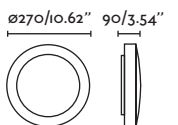

indoor

Ceiling / Techo

IP44

Kao

63399

Shiny Chrome/Cromo Brilllo

Material Body Aluminium/Aluminio
Diff Opal PMMA/PMMA Opal

Light Source SMD LED 35W 3000K 2800Lm

CRI >80

Driver incl. Yes

Class II

Voltage (V/Hz) 100V-240V/50-60HZ

IP 44

IP54

Zon

63291

Matt White/Blanco Mate

Material Body Steel/Acero
Diff Opal PMMA/PMMA Opal

Light Source SMD LED 18W 3000K 1600Lm

Driver incl. Yes

Class II

Voltage (V/Hz) 220V- 240V/50HZ

IP 54

IP44

Logos

62965

Matt White/Blanco Mate

62980

Satin Nickel/Níquel Satinado

Material Body Aluminium/Aluminio
Diff Opal PC/PC Opal

Light Source 1 E27 max. 15W

Bulb incl. No

Recom. Bulb 17437

Class II

IP 44

IP44

Logos

62966

Matt White/Blanco Mate

62981

Satin Nickel/Níquel Satinado

Material Body Aluminium/Aluminio
Diff Opal PC/PC Opal

Light Source 2 E27 max. 15W

Bulb incl. No

Recom. Bulb 17437

Class II

IP 44