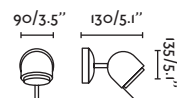

43500 ● Grey/Gris

Material Body Concrete+Steel/Cemento+Acero
Light Source 1 GU10 max. 8W
Bulb incl. No
Recom. Bulb 97685327
Class I

IP 20
350° 90°