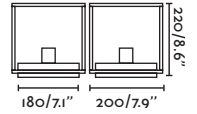

Nala

70772

● Dark Grey/Gris Oscuro

Material

Body Aluminium/Aluminio

Diff Transparent Glass/Cristal Transparente

Light Source

1 E27 max. 15W

Bulb incl.

No

Recom. Bulb

17463/17498 Smart Bulb

Class

I

IP

54

Wall
522