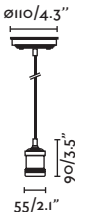

Art

64137
65134

- Old Gold/Oro Viejo
- Black/Negro

Material **Body** Steel/Acero
Light Source 1 E27 max. 15W
Bulb incl. No
Recom. Bulb 17425
Class I
IP 20
Cable 1.5 MT

Liz

65080

- ● Old Gold/Oro Viejo + Transparent/Transparente

Material **Body** Steel+Glass/Acero+Cristal
Diff Transparent/Transparente
Shade Glass/Cristal

Light Source 1 E27 max. 15W
Bulb incl. No
Recom. Bulb 17428
Class I
IP 20
Cable 1.3 MT

Clara

64128

- Matt Black/Negro Mate

Material **Body** Steel/Acero
Diff Transparent/Transparente
Shade Glass/Cristal

Light Source 1 E27 max. 15W
Bulb incl. No
Recom. Bulb 17428
Class I
IP 20
Cable 2 MT

Halita

65071

- ● Old Gold/Oro Viejo + Transparent/Transparente

Material **Body** Steel+Glass/Acero+Cristal
Diff Transparent/Transparente
Shade Glass/Cristal

Light Source 1 E27 max. 15W
Bulb incl. No
Recom. Bulb 17428
Class I
IP 20
Cable 1.5 MT