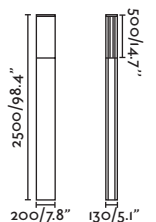

Datna by Àlex & Manel Llusçà

74444E ● Dark Grey/Gris Oscuro

Material Body Aluminium/Aluminio
Diff Opal PC/PC Opal

Light Source SMD LED 37W 3000K 2700Lm

CRI 85

Driver incl. Yes

Class I

Voltage (V/Hz) 100V-240V/50-60HZ

IP 44

Bollard
426

Wall
512