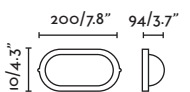

Derby

72000
72001

- Matt White/Blanco Mate
- Matt Black/Negro Mate

Material Body Aluminium/Aluminio
Diff Opal Glass/Cristal Opal

Light Source 1 E27 max. 15W

Bulb incl. No

Recom. Bulb 17463/17498 Smart Bulb

Class I

IP 44