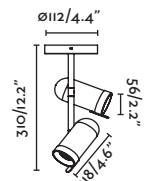

Link by Estudi Ribaudí

29877

● Matt White/Blanco Mate

29878

● Matt Black/Negro Mate

Material Body Steel/Acero

Light Source 1 GU10 max. 8W

Bulb incl. No

Recom. Bulb 17320/97685327

Class I

IP

20
350° 90°

Spot
348

Track
384

Table&Floor
70

Wall
348

Link by Estudi Ribaudí

29879

● Matt White/Blanco Mate

29880

● Matt Black/Negro Mate

Material Body Steel/Acero

Light Source 4 GU10 max. 8W

Bulb incl. No

Recom. Bulb 17320/97685327

Class I

IP

20
350° 90°

Orleans by Nahtrang

43529

● Matt White/Blanco Mate

43530

● Matt Black/Negro Mate

43531

● Shiny Chrome/Cromo Brillo

Material Body Steel/Acero

Light Source 1 GU10 max. 8W

Bulb incl. No

Recom. Bulb 17320/97685327

Class I

IP

20
350° 90°

Spot
356

Track
384

Orleans by Nahtrang

43532

● Matt White/Blanco Mate

43533

● Matt Black/Negro Mate

43534

● Shiny Chrome/Cromo Brillo

Material Body Steel/Acero

Light Source 2 GU10 max. 8W

Bulb incl. No

Recom. Bulb 17320/97685327

Class I

IP

20
350° 90°