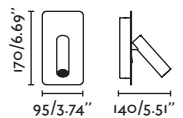

USB charger/Cargador USB

- 62116 Matt Black/Negro Mate
- 62117 Matt White/Blanco Mate

Material Body Aluminium+Steel/Aluminio+Acero
Light Source HIGH POWER LED 3W 3000K 140Lm
CRI >80
Driver incl. Yes
Class I
Voltage (V/Hz) 100V-240V/50-60HZ
IP 20
Beam angle 30°
350° 90°