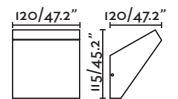

Guiza

71278

- Dark Grey/Gris Oscuro

Material Body Aluminium/Aluminio
Diff Transparent Glass/Cristal Transparente

Light Source COB LED 10W 3000K 400Lm

CRI >80

Driver incl. Yes

Class I

Voltage (V/Hz) 100V-240V/50-60HZ

IP 65

IK 06