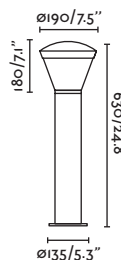

Shelby by Conillas

75538 ● Dark Grey/Gris Oscuro

Material Body Aluminium/Aluminio
Diff Transparent PC/PC Transparente
Light Source SMD LED 10W 3000K 600Lm
CRI >80
Driver incl. Yes
Class I
Voltage (V/Hz) 100V-240V/50-60HZ
IP 65