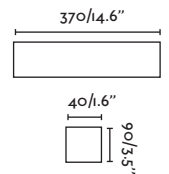

Nash

62820 ● Matt White/Blanco Mate

62822 ● Matt Black/Negro Mate

Material Body Aluminium/Aluminio
Diff Opal PC/PC Opal
Light Source SMD LED 16W 3000K 990Lm
CRI >80
Driver incl. Yes
Class I
Voltage (V/Hz) 220V- 240V/50-60HZ
IP 20