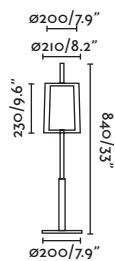

Saba

68546

●● Matt Nickel/Níquel Mate + Black/Negro

Material Body Steel/Acero
Shade Textile/Textil
Light Source 1 E27 max. 15W
Bulb incl. No
Recom. Bulb 17463/17498 Smart Bulb
Class II
IP 20
Cable 1.5 MT