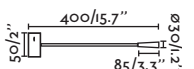

Lead

62704

●● Old Gold/Oro Viejo + Brown/Marrón

Material	Body Aluminium+Leather/Aluminio+Piel
Light Source	COB LED 3W 3000K 180Lm
CRI	>80
Driver incl.	Yes
Class	II
Voltage (V/Hz)	220V- 240V/50-60HZ
IP	20
Beam angle	45°