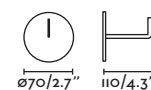

Saigon by Nahrang

71584-02 ● Dark Grey/Gris Oscuro + White/Blanco

Material Body Aluminium/Aluminio

Shade PEMD

Light Source 1 E27 max. 15W

Bulb incl. No

Recom. Bulb 17463/17498 Smart Bulb

Class II

IP 65

Cable 3 MT

Cat by Nahrang

71562 ● Matt Black/Negro Mate

71563 ● Matt White/Blanco Mate

71564 ● Red/Rojo

Material Body Aluminium/Aluminio

Diff Matt White PEMD/PEMD Blanco Mate

Light Source 1 E27 max. 15W

Bulb incl. No

Recom. Bulb 17463/17498 Smart Bulb

Class II

IP 54

Cable 5 MT

Accessories/Accesorios

Wall accessory/Accesorio aplique

71556 ● Black/Negro

Material Body Aluminium/Aluminio