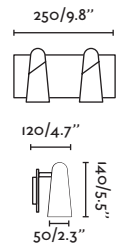

29043
29044

- Matt Black/Negro Mate
- Matt White/Blanco Mate

Material Body Aluminium+ABS/Aluminio+ABS
Diff Opal PMMA/PMMA Opal

Light Source SMD LED 13W 3000K 400Lm

CRI >80

Driver incl. Yes

Class I

Voltage (V/Hz) 220V- 240V/50-60HZ

IP 20