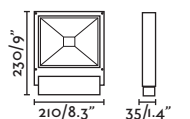

Karl

70261 ● Dark Grey/Gris Oscuro

Material Body Aluminium/Aluminio
Diff Transparent Glass/Cristal Transparente

Light Source SMD LED 14W 3000K 1100Lm

CRI >80

Driver incl. Yes

Class I

Voltage (V/Hz) 220V- 240V/50-60HZ

IP 65

Beam angle 110°