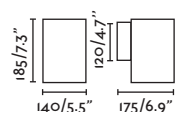

Thon

70283

● Dark Grey/Gris Oscuro

Material	Body Aluminium/Aluminio Diff Opal Glass/Cristal Opal
Light Source	COB LED 15W 3000K 825Lm
CRI	>80
Driver incl.	Yes
Class	I
Voltage (V/Hz)	220V- 240V/50-60HZ
IP	55
Beam angle	18°