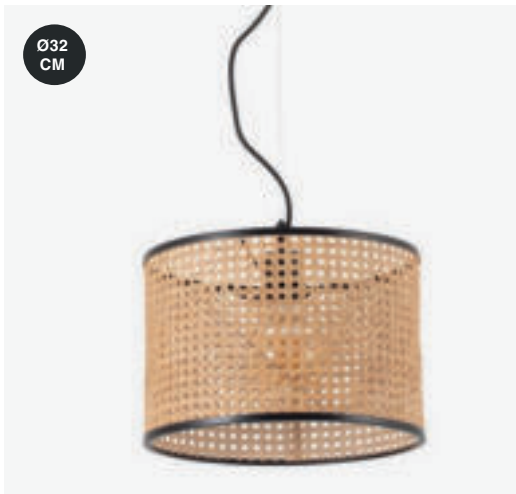

Class II

IP 20

Cable 1.7 MT

Mambo by Faro Lab

64314-47  Matt Black/Negro Mate + Rattan/Ratán

Material **Body** Steel/Acero
Shade Rattan/Ratán

Light Source 1 E27 max. 15W
Bulb incl. No
Recom. Bulb 17463/17498 Smart Bulb
Class II
IP 20
Cable 1.5 MT