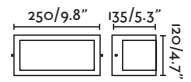

Negus

70696 ● Grey/Gris

Material Body Aluminium/Aluminio
Diff Opal PC/PC Opal

Light Source 1 E27 max. 15W

Bulb incl. No

Recom. Bulb 17463/17498 Smart Bulb

Class I

IP 54

IK 10