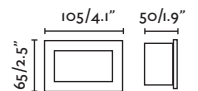

Gron

70134

● Satin Nickel/Niquel Satinado

Material Body Stainless steel 304/Acero inoxidable 304

Diff Opal PC/PC Opal

Light Source SMD LED 1W 3000K 70Lm

CRI >80

Driver incl. Yes

Class II

Voltage (V/Hz) 220V- 240V/50-60HZ

IP 65

Cut out 105x66x50

Stripe-2

72092

● Dark Grey/Gris Oscuro

72093

● Matt White/Blanco Mate

Material Body Aluminium/Aluminio

Diff Opal PC/PC Opal

Light Source SMD LED 5W 3000K 50Lm

CRI >80

Driver incl. Yes

Class I

Voltage (V/Hz) 100V-240V/50-60HZ

IP 54

IK 07

Cut out 230x89