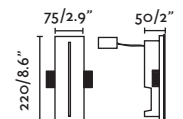

Plas

63282 ● Matt White/Blanco Mate

Material Body Plaster/Yeso
Light Source HIGH POWER LED 1W 3000K 112Lm
CRI >80
Driver incl. No
Recom. Driver 98310103
Class III
IP 20
Cut out 231x85