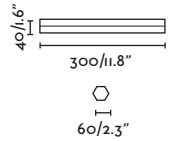

IP44

Edge

63502

Shiny Chrome/Cromo Brillo

Material

Body Aluminium/Aluminio

Diff Opal PMMA/PMMA Opal

Light Source

SMD LED 18W 4000K 1300Lm

CRI

>80

Driver incl.

Yes

Class

II

Voltage (V/Hz)

100V-240V/50-60HZ

IP

44