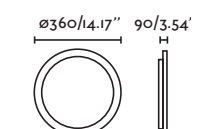

Bic

63408

● Matt White/Blanco Mate

Material

Body Aluminium/Aluminio

Diff Opal PMMA/PMMA Opal

Light Source

SMD LED 60W 3000K 4000Lm

CRI

>80

Driver incl.

Yes

Class

I

Voltage (V/Hz)

220V- 240V/50-60HZ

IP

20

Mega

63410

● Matt White/Blanco Mate

Material

Body Aluminium/Aluminio

Diff Opal PMMA/PMMA Opal

Light Source

SMD LED 52W 2700K 3600Lm

CRI

>80

Driver incl.

Yes

Class

I

Voltage (V/Hz)

220V- 240V/50-60HZ

IP

20

Ami

63397

● Matt White/Blanco Mate

63398

● Satin Nickel/Níquel Satinado

Material

Body Aluminium/Aluminio

Diff Opal PC/PC Opal

Light Source

SMD LED 15W 2700K 1200Lm

CRI

>80

Driver incl.

Yes

Class

I

Voltage (V/Hz)

220V- 240V/50-60HZ

IP

20

Foro

63404

● Matt White/Blanco Mate

63405

● Satin Nickel/Níquel Satinado

Material

Body Aluminium/Aluminio

Diff Opal PMMA/PMMA Opal

Light Source

SMD LED 24W 3000K 2000Lm

CRI

>80

Driver incl.

Yes

Class

II

Voltage (V/Hz)

100V-240V/50-60HZ

IP

44