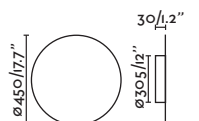

Board

01041 ● Blackboard/Pizarra

Material Body Steel/Acero
Diff Opal PMMA/PMMA Opal

Light Source SMD LED 10W 2700K 67Lm

CRI >80

Driver incl. Yes

Class I

Voltage (V/Hz) 100V-240V/50-60HZ

IP 20