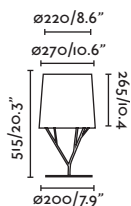

- 29866 ●● Matt Black/Negro Mate + Black/Negro
- 29867 ●● Matt White/Blanco Mate + White/Blanco

Material Body Steel/Acero
Shade Textile/Textil

Light Source 1 E27 max. 15W

Bulb incl. No

Recom. Bulb 17463/17464

Class II

IP 20

Cable 1.8 MT