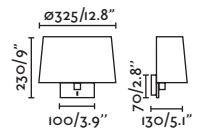

20021
20022

●● Matt White/Blanco Mate + White/Blanco
●● Matt Black/Negro Mate + Black/Negro

Material **Body** Steel/Acero
Shade Textile/Textil

Light Source 1 E27 max. 15W
Bulb incl. No
Recom. Bulb 17463/17498 Smart Bulb
Class I
IP 20

Table&Floor
106

20023
20024

●● Matt White/Blanco Mate + White/Blanco
●● Matt Black/Negro Mate + Black/Negro

Material **Body** Steel/Acero
Shade Textile/Textil

Light Source 1 E27 max. 15W
Bulb incl. No
Recom. Bulb 17463/17498 Smart Bulb
Reader 3W, 3000K, 200Lm
Driver incl. Yes
Class I
Voltage (V/Hz) 100V-240V/50-60HZ
IP 20