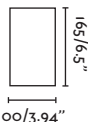

Rel

64200

● Matt White/Blanco Mate

64201

● Matt Black/Negro Mate

Material	Body Aluminium/Aluminio
	Diff Transparent Glass/Cristal Transparente
Light Source	COB LED 25W 2700K 2230Lm
CRI	>80
Driver incl.	Yes
Class	II
Voltage (V/Hz)	100V-240V/50-60HZ
IP	20
Beam angle	60°