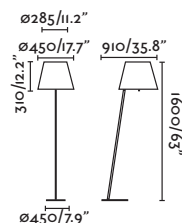

Moma

- 68502 Shiny Chrome/Cromo Brillo + White/Blanco
- 68503 Shiny Chrome/Cromo Brillo + Black/Negro

Material **Body** Steel/Acero
Diff Opal PC/PC Opal
Shade Textile/Textil

Light Source 1 E27 max. 15W
Bulb incl. No
Recom. Bulb 17463/17498 Smart Bulb
Class II
IP 20
Cable 2.1 MT