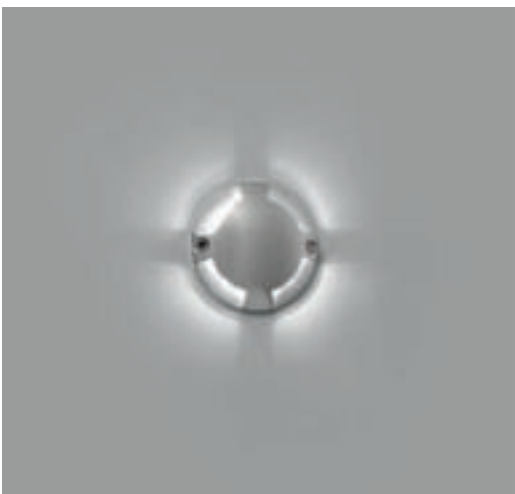

Keenan

70564

● Matt Nickel/Níquel Mate

Material	Body Aluminium/Aluminio Diff Transparent PC/PC Transparente
Light Source	SMD LED 1W 6500K 80Lm
CRI	>80
Driver incl.	No
Recom. Driver	98111020
Class	III
IP	67
IK	08

SEA SIDE
SUITABLE