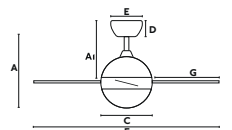

A	A1
549/21.61"	447/17.6"
B	C
295/11.61"	
D	E
80/3.1"	165/6.5"
F	G
ø970/38.2"	328/12.91"

*Order your Smart Fan with the reference of the fan finished in WP and add the reference 34150 of the gear. The price of the gear is with PRO35 discount. Solicita tu Smart Fan con la referencia del ventilador acabado en WP y añade la referencia 34150 del receptor. El precio del receptor es con el descuento PRO35.