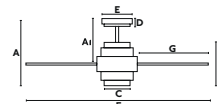

A	A1
460/18.11"	330/12.99"
B	C
280/11.02"	145/5.71"
D	E
55/2.2"	150/5.91"
F	G
Ø1320/52"	576/22.68"