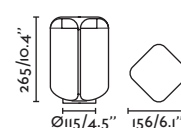

71213 ● Dark Grey/Gris Oscuro

Material Body Aluminium/Aluminio
Diff Opal PC/PC Opal

Light Source SMD LED 12W 3000K 310Lm

CRI >80

Driver incl. Yes

Class I

Voltage (V/Hz) 100V-240V/50-60HZ

IP 65