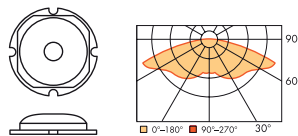

360° WIDE LENS

Optical efficiency 96%

Optimal installation ratio 4,5:1
(Pole distance to pole height)