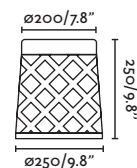

72311 ● Dark Grey/Gris Oscuro

Material Body Aluminium/Aluminio
Diff Opal Glass/Cristal Opal

Light Source SMD LED 11W 3000K 800Lm

CRI >80

Driver incl. Yes

Class I

Voltage (V/Hz) 100V-240V/50-60HZ

IP 65