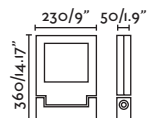

Vic

70581 ● Dark Grey/Gris Oscuro

Material Body Aluminium/Aluminio
Diff Transparent Glass/Cristal Transparente

Light Source SMD LED 56W 3000K 2700Lm

CRI >80

Driver incl. Yes

Class I

Voltage (V/Hz) 100V-240V/50-60HZ

IP 65

IK 07

Beam angle 25°