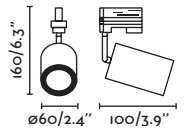

Stan

43720
43721
43757

- Matt White/Blanco Mate
- Matt Black/Negro Mate
- Satin Gold/Oro Satinado

Material Body Aluminium+ABS/Aluminio+ABS
Light Source 1 GU10 max. 8W
Bulb incl. No
Recom. Bulb 17320/97685327
Class I
IP 20