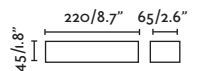

Toluca

- 71052 ● Satin Aluminium/Aluminio Satinado

Material Body Aluminium/Aluminio
Diff Opal Glass/Cristal Opal

Light Source SMD LED 16W 3000K 900Lm
CRI >80
Driver incl. Yes
Class I
Voltage (V/Hz) 220V- 240V/50-60HZ
IP 65
IK 09