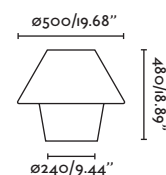

74423	● Matt White/Blanco Mate
Material	Body PP Diff Matt White PEMD/PEMD Blanco Mate
Light Source	1 E27 max. 15W
Bulb incl.	No
Recom. Bulb	17463/17498 Smart Bulb
Class	II
IP	44
Cable	3 MT