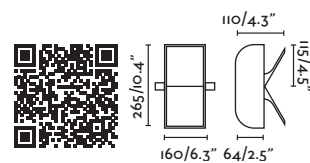

63313 ● Matt White/Blanco Mate

Material Body Plaster/Yeso
Diff Opal PMMA/PMMA Opal

Light Source SMD LED 6W 2700K 200Lm

CRI 90

Driver incl. Yes

Class II

Voltage (V/Hz) 100V-240V/50-60HZ

IP 20

Cut out 265x160