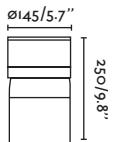

Sete

75521

● Dark Grey/Gris Oscuro

Material

Body Aluminium/Aluminio

Diff Opal PC/PC Opal

Light Source

SMD LED 6W 3000K 155Lm

CRI

>80

Driver incl.

Yes

Class

I

Voltage (V/Hz)

100V-240V/50-60HZ

IP

54