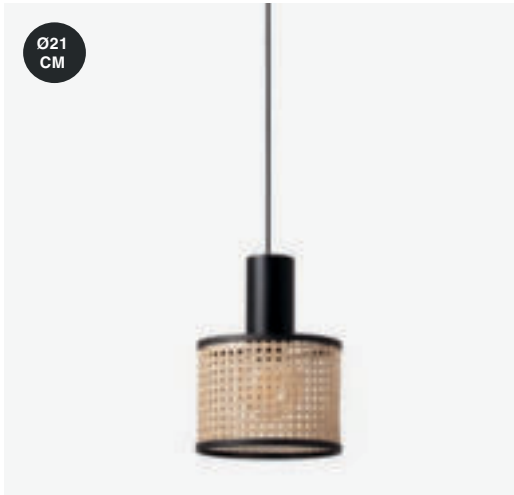

Material	Body Steel/Acero
	Shade Rattan/Ratán
Light Source	1 E27 max. 15W
Bulb incl.	No
Recom. Bulb	17426/17498 Smart Bulb
Class	I
IP	20
Cable	2 MT

Mambo by Faro Lab

Ø21
CM

64315-47 Matt Black/Negro Mate + Rattan/Ratán