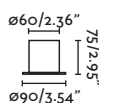

- 62156 Shiny Copper/Cobre Brillo
- 62157 Satin Gold/Oro Satinado
- 62168 Matt White/Blanco Mate
- 62169 Matt Black/Negro Mate

Material	Body Steel/Acero
Light Source	1 E27 max. 15W
Bulb incl.	No
Recom. Bulb	17429/17464
Class	II
IP	20
Cable	1.5 MT