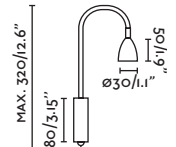

Loke

40994
41019
41020

- Shiny Chrome/Cromo Brillo
- Matt White/Blanco Mate
- Matt Black/Negro Mate

Material Body Aluminium+Steel/Aluminio+Acero
Light Source HIGH POWER LED 3W 3000K 150Lm
CRI >80
Driver incl. Yes
Class II
Voltage (V/Hz) 100V-240V/50-60HZ
IP 20
Beam angle 30°