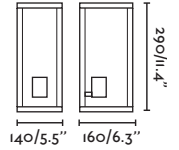

Nala

70773

● Dark Grey/Gris Oscuro

Material

Body Aluminium/Aluminio

Diff Transparent Glass/Cristal Transparente

Light Source

1 E27 max. 15W

Bulb incl.

No

Recom. Bulb

17463

Class

I

IP

54

Post
438

Tamashi

71303

● Dark Grey/Gris Oscuro

Material

Body Aluminium/Aluminio

Diff Transparent Glass/Cristal Transparente

Light Source

1 E27 max. 15W

Bulb incl.

No

Recom. Bulb

17428

Class

I

IP

65

Pomo

71306

● Dark Grey/Gris Oscuro

Material

Body Aluminium/Aluminio

Diff Transparent Glass/Cristal Transparente

Light Source

2 E27 max. 15W

Bulb incl.

No

Recom. Bulb

17426

Class

I

IP

65

IK

06

Pivot

71304

● Matt White/Blanco Mate

71305

● Dark Grey/Gris Oscuro

Material

Body Aluminium/Aluminio

Diff Opal Glass/Cristal Opal

Light Source

SMD LED 10W 3000K 500Lm

CRI

>80

Driver incl.

Yes

Class

I

Voltage (V/Hz)

100V-240V/50-60HZ

IP

65

IK

06