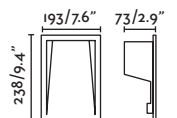

Soun

70900
70901

- Dark Grey/Gris Oscuro
- Matt White/Blanco Mate

Material Body Aluminium/Aluminio
Diff Transparent Glass/Cristal Transparente

Light Source SMD LED 8W 3000K 630Lm

CRI >80

Driver incl. Yes

Class I

Voltage (V/Hz) 100V-240V/50-60HZ

IP 65

IK 08

Beam angle 120°

Cut out 183x225x75