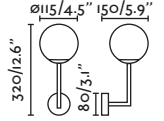

IP44

Lago

63503

Shiny Chrome/Cromo Brillo

Material

Body Aluminium/Aluminio

Diff Opal Glass/Cristal Opal

Light Source

1 G9 max. 6W

Bulb incl.

No

Recom. Bulb

17495

Class

II

IP

44