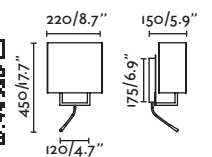

29980 ●● Matt White/Blanco Mate + Beige
29981 ●● Brown/Marrón + Beige

Material **Body** Steel/Acero
Shade Textile/Textil

Light Source 1 E14 max. 8W
Bulb incl. No
Recom. Bulb 17461
Class I
IP 20

Suspended 174
Table&Floor 92

29982 ●● Brown/Marrón + Beige
29983 ●● Matt White/Blanco Mate + Beige

Material **Body** Steel/Acero
Diff Beige Textile/Textil Beige
Shade Textile/Textil

Light Source 1 E14 max. 8W
Bulb incl. No
Recom. Bulb 17461
Reader 1W, 3000K, 120Lm
Driver incl. Yes
Class I
Voltage (V/Hz) 100V-240V/50-60HZ
IP 20