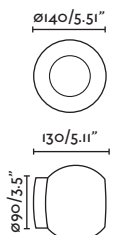

- 40090 Satin Gold/Oro Satinado
- 40091 Shiny Chrome/Cromo Brillo
- 40092 Bronze/Bronce
- 40093 NEW Matt Black/Negro Mate

Material Body Steel/Acero
Diff Opal Glass/Cristal Opal

Light Source SMD LED 4W 3000K 300Lm

CRI >80

Driver incl. Yes

Class II

Voltage (V/Hz) 100V-240V/50-60HZ

IP 44