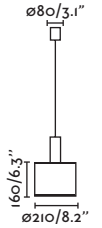

Ø32
CM

64315-48 Matt Black/Negro Mate + Rattan/Ratán

Material **Body** Steel/Acero
Shade Rattan/Ratán

Light Source 1 E27 max. 15W

Bulb incl. No

Recom. Bulb 17463/17498 Smart Bulb

Class II

IP 20

Cable 1.7 MT