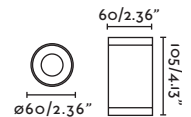

NEW

Kila

71740

71741

71742

● ● Dark Grey/Gris Oscuro +Transparent/Transparente

● ● Dark Grey/Gris Oscuro +Smoked/Fumé

● ● Dark Grey/Gris Oscuro +Amber/Ámbar

Material

Body Aluminium/Aluminio

Diff Transparent Glass/Cristal Transparente

Light Source

1 E27 max. 15W

Bulb incl.

No

Recom. Bulb

17463

Class

I

IP

65

Bollard
429

Wall
512

Olot

71372

71374

● Matt White/Blanco Mate

● Dark Grey/Gris Oscuro

Material

Body Aluminium/Aluminio

Diff Transparent Glass/Cristal Transparente

Light Source

1 GU10 max. 8W

Bulb incl.

No

Recom. Bulb

97685327

Class

I

IP

44

Tami

70799

● Dark Grey/Gris Oscuro

Material

Body Aluminium/Aluminio

Diff Transparent Glass/Cristal Transparente

Light Source

COB LED 9W 3000K 600Lm

CRI

>80

Driver incl.

Yes

Class

I

Voltage (V/Hz)

100V-240V/50-60HZ

IP

54

Beam angle

40°

20°

Goz

70575

● Dark Grey/Gris Oscuro

Material

Body Aluminium/Aluminio

Diff Transparent Glass/Cristal Transparente

Light Source

COB LED 9W 3000K 500Lm

CRI

>80

Driver incl.

Yes

Class

I

Voltage (V/Hz)

100V-240V/50-60HZ

IP

65

Beam angle

40°