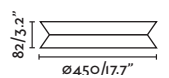

Tender by Nahtrang

1. 20094 Matt Black/Negro Mate
   20095 Matt White/Blanco Mate

Material **Body** Steel+Wood/Acero+Madera
Diff Opal PC/PC Opal

Light Source SMD LED 24W 3000K 1369Lm

CRI >80

Driver incl. Yes

Class II

Voltage (V/Hz) 100V-240V/50-60HZ

IP 20