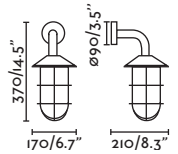

Class I

IP 44

Honey

73695

 Matt Black/Negro Mate

Material	Body Steel/Acero
	Diff Transparent Glass/Cristal Transparente
Light Source	1 E27 max. 15W
Bulb incl.	No
Recom. Bulb	17463
Class	I
IP	44

Suspended
493