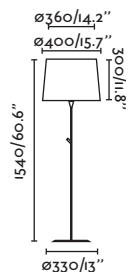

- 64312-07 Matt White/Blanco Mate + White/Blanco
- 64312-08 Matt White/Blanco Mate + Beige
- 64313-09 Matt Black/Negro Mate + Black/Negro

Material	Body Steel/Acero
	Shade Textile/Textil
Light Source	1 E27 max. 15W
Bulb incl.	No
Recom. Bulb	17464
Class	II
IP	20
Cable	1.8 MT