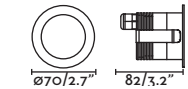

Clear

02100301

● Matt White/Blanco Mate

Material Body Aluminium/Aluminio
Diff Transparent Glass/Cristal Transparente

Light Source COB LED 7W 3000K 403Lm

CRI >80

Driver incl. No

Recom. Driver 98310620

Class III

IP 65

Beam angle 36°

Cut out ø60x82