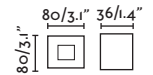

Dart

70272

70273

- ☐ Matt White/Blanco Mate
- ☒ Matt Black/Negro Mate

Material

Body PC

Diff Transparent Glass/Cristal Transparente

Light Source COB LED 2W 2700K 70Lm

CRI >80

Driver incl. Yes

Class II

Voltage (V/Hz) 220V- 240V/50-60HZ

IP 65

Beam angle 100°

Cut out ø68

Choose required mounting accessory/Elija el accesorio de montaje necesario

Recessed box/Caja de empotrar

70276

- ☒ Black/Negro

Surface box/Caja de superficie

70274

70275

- ☐ White/Blanco
- ☒ Black/Negro

Dart

70277

70278

- ☐ Matt White/Blanco Mate
- ☒ Matt Black/Negro Mate

Material

Body PC

Diff Transparent Glass/Cristal Transparente

Light Source COB LED 5W 2700K 275Lm

CRI >80

Driver incl. Yes

Class II

Voltage (V/Hz) 220V- 240V/50-60HZ

IP 65

Beam angle 100°

Cut out 160x68

Choose required mounting accessory/Elija el accesorio de montaje necesario

Recessed box/Caja de empotrar

70281

- ☒ Black/Negro

Surface box/Caja de superficie

70279

70280

- ☐ White/Blanco
- ☒ Black/Negro