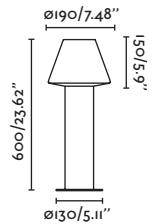

Pole
468

Post
434

Suspended
492

Wall
514

Blubs by Estudi Ribaudí

74434B-03 ● Dark Grey/Gris Oscuro

Material Body Aluminium/Aluminio
Diff Opal PMMA/PMMA Opal

Light Source 1 E27 max. 15W