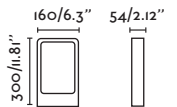

Das

75519

● Dark Grey/Gris Oscuro

Material Body Aluminium/Aluminio
Diff Transparent Glass/Cristal Transparente

Light Source COB LED 8W 3000K 480Lm

CRI >80

Driver incl. Yes

Class I

Voltage (V/Hz) 100V-240V/50-60HZ

IP 54

IK 06

Beam angle 180°