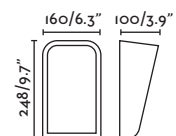

71279	● Dark Grey/Gris Oscuro
71282	● Matt White/Blanco Mate
Material	Body Aluminium/Aluminio Diff Opal Glass/Cristal Opal
Light Source	SMD LED 15W 3000K 550Lm
CRI	>80
Driver incl.	Yes
Class	I
Voltage (V/Hz)	100V-240V/50-60HZ
IP	65
IK	06

SEA SIDE
SUITABLE