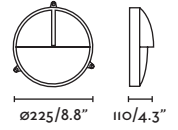

Timon

70996 Brass/Latón

Material Body Brass/Latón
Diff Transparent Glass/Cristal Transparente

Light Source 1 E27 max. 15W

Bulb incl. No

Recom. Bulb 17463/17498 Smart Bulb

Class I

IP 44

SEA SIDE
SUITABLE