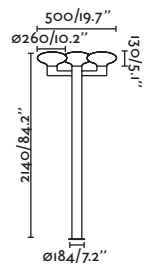

Blubs by Estudi Ribaudí

74436F3-03 ● Dark Grey/Gris Oscuro

Material	Body Aluminium/Aluminio Diff Opal PMMA/PMMA Opal
Light Source	3 E27 max. 15W
Bulb incl.	No
Recom. Bulb	17437
Class	I
IP	44