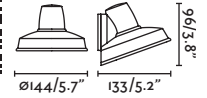

Bronx by Àlex & Manel Llusçà

- 71194 ● Brown/Marrón
- 71195 ● White/Blanco
- 71196 ● Dark Grey/Gris Oscuro

Material Body Aluminium/Aluminio
Diff Transparent Glass/Cristal Transparente

Light Source 1 GU10 max. 8W

Bulb incl. No

Recom. Bulb 97685327

Class I

IP 44