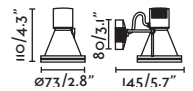

Mini-Project by Àlex & Manel Lluscà

71383 ● Grey/Gris
71390 ● Dark Grey/Gris Oscuro

Material Body Aluminium/Aluminio
Diff Transparent Glass/Cristal Transparente

Light Source 1 GU10 max. 5W

Bulb incl. No

Recom. Bulb 97685327

Class I

IP 65