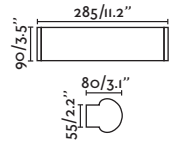

Danubio

63600 Shiny Chrome/Cromo Brillo
63603 Bronze/Bronce

Material Body Aluminium/Aluminio
Diff Opal Glass/Cristal Opal

Light Source SMD LED 9W 2700K 600Lm

CRI >80

Driver incl. Yes

Class II

Voltage (V/Hz) 100V-240V/50-60HZ

IP 44