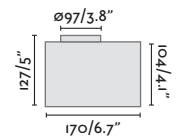

Tras

71701

● Matt Black/Negro Mate

Material Body Aluminium/Aluminio
Diff Transparent Glass/Cristal Transparente

Light Source SMD LED 4W 3000K 462Lm

CRI 90

Driver incl. No

Recom. Driver 98324020U

Class III

Voltage (V/Hz) 24V DC

IP 67

IK 08

Beam angle 13°

Cut out ø82x56
30°

Tras

71702

● Matt Black/Negro Mate

Material Body Aluminium/Aluminio
Diff Transparent Glass/Cristal Transparente

Light Source SMD LED 8W 3000K 924Lm

CRI 90

Driver incl. No

Recom. Driver 98324015U

Class III

Voltage (V/Hz) 24V DC

IP 67

IK 09

Beam angle 13°

Cut out ø82x56

Accessories/Acesorios

Recessed box/Caja de empotrar

71703

Tras

71716 13°

● Black/Negro

71717 40°

● Black/Negro

Material Body Aluminium+ABS/Aluminio+ABS
Diff Transparent Glass/Cristal Transparente

Light Source SMD LED 25W 3000K 2580Lm

CRI 90

Driver incl. No

Recom. Driver 98324030

Class III

IP 67

IK 10

Cut out 250x235x105

*Drivers info pag. 746-747