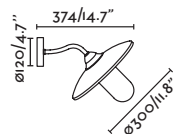

Wally

74261

● Rust Brown/Marrón Oxido

Material

Body Steel/Acero

Diff Transparent Glass/Cristal Transparente

Light Source

1 E27 max. 15W

Bulb incl.

No

Recom. Bulb

17463/17498 Smart Bulb

Class

I

IP

44