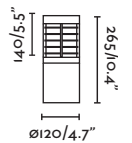

Giza

70767

● Dark Grey/Gris Oscuro

Material Body Aluminium/Aluminio
Diff Opal PC/PC Opal

Light Source COB LED 15W 3000K 500Lm

CRI >80

Driver incl. Yes

Class I

Voltage (V/Hz) 100V-240V/50-60HZ

IP 54

IK 05