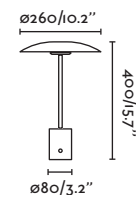

1. 28387 Satin Gold/Oro Satinado + Matt Black/Negro Mate
   28388 Black/Negro + Copper/Cobre

Material Body Steel/Acero
Diff Opal PC/PC Opal

Light Source SMD LED 12W 3000K 930Lm

CRI >80

Driver incl. Yes

Class II

Voltage (V/Hz) 100V-240V/50-60HZ

IP 20

Cable 2 MT