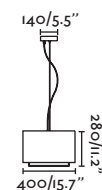

29988 ●● Matt White/Blanco Mate + Beige

Material **Body** Steel/Acero
Diff Opal PC/PC Opal
Shade Textile/Textil

Light Source 3 E27 max. 15W

Bulb incl. No

Recom. Bulb 17463

Class I

IP 20

Cable 2 MT

Table&Floor
92

Wall
274

29986 ●● Matt White/Blanco Mate + Beige

29987 ●● Brown/Marrón + Beige

Material **Body** Steel/Acero
Diff Opal PC/PC Opal
Shade Textile/Textil

Light Source 2 E27 max. 15W

Bulb incl. No

Recom. Bulb 17463

Class I

IP 20

Cable 2 MT