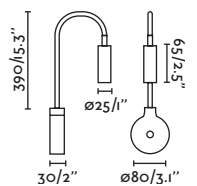

24015

● Matt White/Blanco Mate

24016

● Matt Black/Negro Mate

Material

Body Aluminium/Aluminio

Light Source

HIGH POWER LED 2W 2700K 90Lm

CRI

>80

Driver incl.

Yes

Class

II

Voltage (V/Hz)

100V-240V/50-60HZ

IP

20

Beam angle

45°