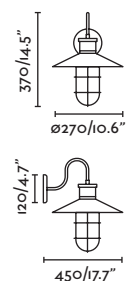

Loa

62809

● Matt Black/Negro Mate + Matt Black/Negro Mate

Material	Body Steel/Acero
	Shade Steel/Acero
Light Source	1 E27 max. 15W
Bulb incl.	No
Recom. Bulb	17463/17498 Smart Bulb
Class	I
IP	20

Hudson

62810

● Shiny Black/Negro Brillo

Material	Body Steel/Acero
Light Source	1 E27 max. 15W
Bulb incl.	No
Recom. Bulb	17463/17498 Smart Bulb
Class	I
IP	20

Marina

60005

● Matt Black/Negro Mate

Material	Body Steel/Acero
	Diff Transparent Glass/Cristal Transparente
Light Source	1 E27 max. 15W
Bulb incl.	No
Recom. Bulb	17428
Class	II
IP	20

Suspended
181