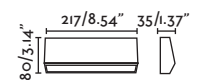

Must

70659

● Dark Grey/Gris Oscuro

Material	Body ABS Diff Transparent PC/PC Transparente
Light Source	SMD LED 4W 3000K 240Lm
CRI	>80
Driver incl.	Yes
Class	II
Voltage (V/Hz)	220V- 240V/50-60HZ
IP	65
IK	10

SEA SIDE
SUITABLE