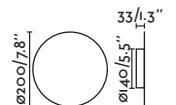

Luna

63225

● Matt White/Blanco Mate

Material	Body Plaster/Yeso
	Diff Opal PMMA/PMMA Opal
Light Source	SMD LED 5W 2700K 300Lm
CRI	>80
Driver incl.	Yes
Class	II
Voltage (V/Hz)	220V- 240V/50-60HZ
IP	20