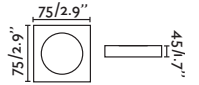

Neon

43400
43410

- Matt White/Blanco Mate
- Matt Black/Negro Mate

Material Body Aluminium/Aluminio
Light Source 1 GU10 max. 8W
Bulb incl. No
Recom. Bulb 17316/17320
Socket incl. No
Recom. Socket 43065
Class III
IP 20
Cut out 70x70