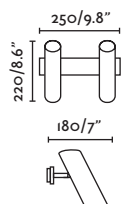

- 29873 Matt White/Blanco Mate
- 29874 Matt Black/Negro Mate
- 29897 Bronze/Bronce

Material Body Steel/Acero
Light Source 1 GU10 max. 8W
Bulb incl. No
Recom. Bulb 17320/97685327
Class I
IP 20

Ceiling
202

Table&Floor
70

Track
384

Wall
348

- 29875 Matt White/Blanco Mate
- 29876 Matt Black/Negro Mate

Material Body Steel/Acero
Light Source 2 GU10 max. 8W
Bulb incl. No
Recom. Bulb 17320/97685327
Class I
IP 20