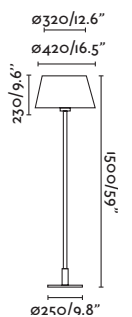

Mitic

68418

● ● Satin Nickel/Níquel Satinado + Beige

Material Body Steel/Acero
Shade Textile/Textil
Light Source 1 E27 max. 15W
Bulb incl. No
Recom. Bulb 17463/17498 Smart Bulb
Class II
IP 20
Cable 1.5 MT