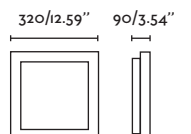

Tola

62969

- Matt White/Blanco Mate

Material Body Aluminium/Aluminio
Diff Opal PC/PC Opal

Light Source 2 E27 max. 15W

Bulb incl. No

Recom. Bulb 17437

Class II

IP 44