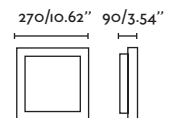

Tola

62968
62983

- Matt White/Blanco Mate
- Satin Nickel/Níquel Satinado

Material Body Aluminium/Aluminio
Diff Opal PC/PC Opal

Light Source 1 E27 max. 15W

Bulb incl. No

Recom. Bulb 17437

Class II

IP 44