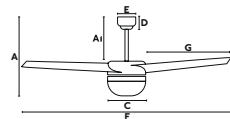

A	A1
460/18.11"	320/12.6"
B	C
100/3.94"	210/8.27"
D	E
75/3"	140/5.51"
F	G
ø1050/41.3"	420/16.54"