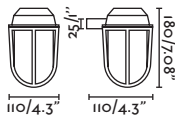

Borda

70997 Brass/Latón

Material Body Brass/Latón
Diff Transparent Glass/Cristal Transparente

Light Source 1 E27 max. 15W

Bulb incl. No

Recom. Bulb 17463/17498 Smart Bulb

Class I

IP 44

SEA SIDE
SUITABLE