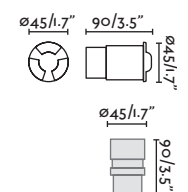

Kane

70660

● Satin Stainless/Inoxidable Satinado

Material Body Stainless steel 316L/Acero inoxidable 316L

Diff Transparent Glass/Cristal Transparente

Light Source COB LED 3W 3000K 120Lm

CRI >80

Driver incl. No

Recom. Driver 98324006,98324020U

Class III

IP 67

IK 08

Beam angle 120°

Cut out ø40x90

SEA SIDE
SUITABLE

Kane

70661

● Satin Stainless/Inoxidable Satinado

Material Body Stainless steel 316L/Acero inoxidable 316L

Diff Transparent Glass/Cristal Transparente

Light Source COB LED 3W 3000K 120Lm

CRI >80

Driver incl. No

Recom. Driver 98324006

Class III

IP 67

IK 08

Beam angle 120°

Cut out ø40x90

SEA SIDE
SUITABLE

Kane

70662

● Satin Stainless/Inoxidable Satinado

Material Body Stainless steel 316L/Acero inoxidable 316L

Diff Transparent Glass/Cristal Transparente

Light Source COB LED 3W 3000K 120Lm

CRI >80

Driver incl. No

Recom. Driver 98324006

Class III

IP 67

IK 08

Beam angle 120°

Cut out ø40x90

SEA SIDE
SUITABLE