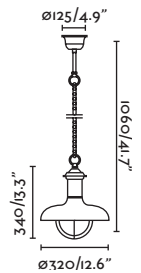

Estoril

71143

● Rust Brown/Marrón Oxido

Material

Body Steel/Acero

Diff Transparent Glass/Cristal Transparente

Light Source

1 E27 max. 15W

Bulb incl.

No

Recom. Bulb

17463/17498 Smart Bulb

Class

I

IP

33

Cable

0.7 MT

Wall
519