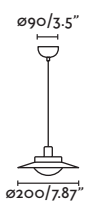

Cable

1.5 MT

Ceiling
200