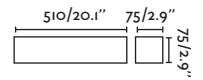

Luna

63225

● Matt White/Blanco Mate

Material	Body Plaster/Yeso
	Diff Opal PMMA/PMMA Opal
Light Source	SMD LED 5W 2700K 300Lm
CRI	>80
Driver incl.	Yes
Class	II
Voltage (V/Hz)	220V- 240V/50-60HZ
IP	20

Kamen