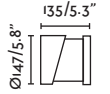

Block by Àlex & Manel Llusçà

74139 ● Grey Cement/Cemento Gris

Material Body Concrete/Cemento
Diff Opal Glass/Cristal Opal

Light Source 1 E27 max. 15W

Bulb incl. No

Recom. Bulb 17462/17498 Smart Bulb

Class I

IP 65

IK 06

SEA SIDE
SUITABLE

Tram by Estudi Ribaudí

75533 ● Matt White/Blanco Mate

Material Body Aluminium/Aluminio
Diff Opal PMMA/PMMA Opal

Light Source 1 E27 max. 15W

Bulb incl. No

Recom. Bulb 17463/17498 Smart Bulb

Class I

IP 44

Shelby by Conillas

75536 ● Dark Grey/Gris Oscuro

Material Body Aluminium/Aluminio
Diff Transparent PC/PC Transparente

Light Source SMD LED 10W 3000K 600Lm

CRI >80

Driver incl. Yes

Class I

Voltage (V/Hz) 100V-240V/50-60HZ

IP 44