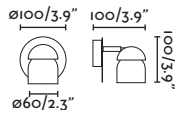

40660
40661
40662
40663

- Matt White/Blanco Mate
- Matt Black/Negro Mate
- Matt Black/Negro Mate + Green/Verde
- Matt Black/Negro Mate + Terracotta/Terracota

Material Body ABS+Steel/ABS+Acero
Light Source 1 GU10 max. 8W
Bulb incl. No
Recom. Bulb 17320/97685327
Class I
IP 20

40664
40665

- Matt White/Blanco Mate
- Matt Black/Negro Mate

Material Body ABS+Steel/ABS+Acero
Light Source 2 GU10 max. 8W
Bulb incl. No
Recom. Bulb 17320/97685327
Class I
IP 20