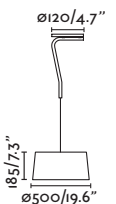

Cable

1 MT

Table&Floor
104

Wall
268