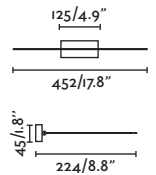

Magritte

- 61081 Satin Nickel/Níquel Satinado
- 61084 Old Gold/Oro Viejo
- 61087 Matt Black/Negro Mate

Material Body Aluminium+Steel/Aluminio+Acero
Diff Opal PMMA/PMMA Opal

Light Source SMD LED 8W 3000K 500Lm

CRI >80

Driver incl. Yes

Class II

Voltage (V/Hz) 100V-240V/50-60HZ

IP 20
↙ 90°