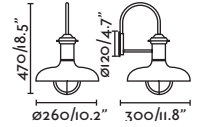

Estoril

71140

● Rust Brown/Marrón Oxido

Material

Body Steel/Acero

Diff Transparent Glass/Cristal Transparente

Light Source

1 E27 max. 15W

Bulb incl.

No

Recom. Bulb

17463/17498 Smart Bulb

Class

I

IP

33

Suspended
493