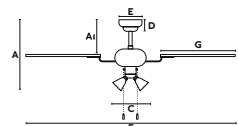

A	A1
460/18.11"	240/9.45"
B	C
220/8.66"	300/11.81"
D	E
60/2.4"	130/5.12"
F	G
Ø1070/42.1"	420/16.54"