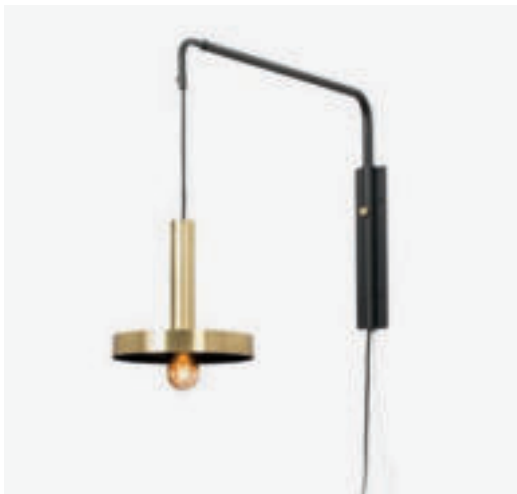

Reader 3W, 2700K, 160Lm

CRI >80

Driver incl. Yes

Class II

Voltage (V/Hz) 100V-240V/50-60HZ

IP 20

20167 ●● Black/Negro + Satin Gold/Oro Satinado
20168 ●● Satin Gold/Oro Satinado + Black/Negro

Material Body Steel/Acero
Shade Steel/Acero