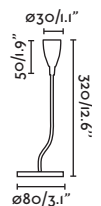

Loke

40996

- Shiny Chrome/Cromo Brillo

Material Body Aluminium+Steel/Aluminio+Acero
Light Source HIGH POWER LED 3W 3000K 150Lm
CRI >80
Driver incl. Yes
Class II
Voltage (V/Hz) 100V-240V/50-60HZ
IP 20
Beam angle 30°
Cut out ø60