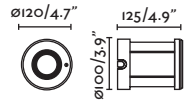

67

IK

08

Cut out

ø100x125

SEA SIDE
SUITABLE

Lio

71495