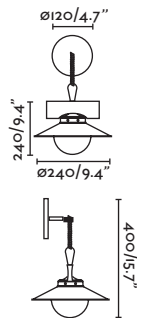

Nudos

68138

● Dark Brown/Marrón Oscuro

Material Body Steel+Jute/Acero+Yute
Diff Transparent Glass/Cristal Transparente
Light Source 1 E27 max. 15W
Bulb incl. No
Recom. Bulb 17462
Class II
IP 20

Suspended
181