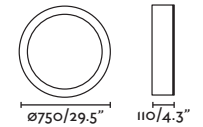

IP

20

Ami

63397

● Matt White/Blanco Mate

63398

● Satin Nickel/Níquel Satinado

Material

Body Aluminium/Aluminio

Diff Opal PC/PC Opal

Light Source

SMD LED 15W 2700K 1200Lm

CRI

>80

Driver incl.

Yes

Class

I

Voltage (V/Hz)

220V- 240V/50-60HZ

IP

20