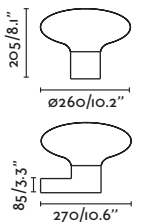

Blubs by Estudi Ribaudi

74432A-03 ● Dark Grey/Gris Oscuro

Material Body Aluminium/Aluminio
Diff Opal PMMA/PMMA Opal

Light Source 1 E27 max. 15W

Bulb incl. No

Recom. Bulb 17437

Class I

IP 44

Bollard
436

Pole
468

Post
434

Suspended
492