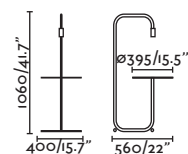

Guest by Andreu Carulla

01046

Matt Black/Negro Mate

Material	Body Steel/Acero
Light Source	1 E27 max. 15W
Bulb incl.	No
Recom. Bulb	17429/17464
Class	II
IP	20
Cable	1.8 MT