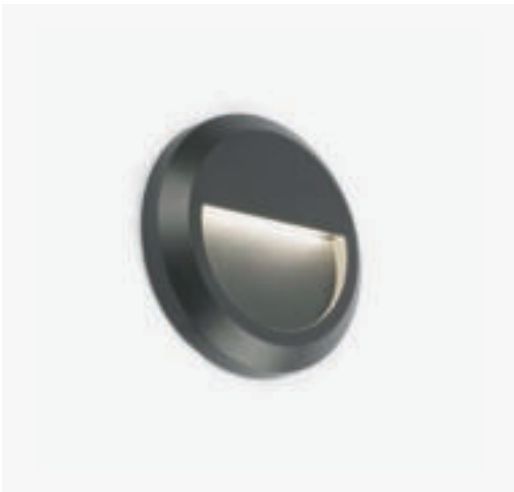

SEA SIDE
SUITABLE

Grant

70656

● Dark Grey/Gris Oscuro

Material

Body ABS

Diff Transparent PC/PC Transparente

Light Source