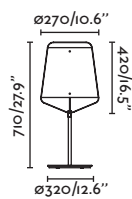

29846 Matt Black/Negro Mate + Cherry/Cerezo

Material Body Steel/Acero
Shade Wood/Madera

Light Source 1 E27 max. 15W

Bulb incl. No

Recom. Bulb 17463/17464

Class II

IP 20

Cable 2 MT