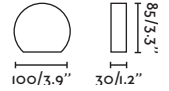

Pill

70824
70825
70826

- Matt White/Blanco Mate
- Dark Grey/Gris Oscuro
- Rust Brown/Marrón Oxido

Material Body Aluminium/Aluminio
Diff Opal Glass/Cristal Opal

Light Source COB LED 4W 3000K 110Lm

CRI >80

Driver incl. Yes

Class I

Voltage (V/Hz) 100V-240V/50-60HZ

IP 54