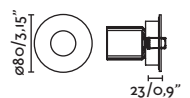

indoor

Recessed / Empotrables

IP44

Fresh

02200501
02200502
02200503

- Matt White/Blanco Mate
- Matt Black/Negro Mate
- Matt Gold/Oro Mate

Material

Body Aluminium/Aluminio
Diff Transparent Glass/Cristal Transparente

Light Source

1 GU10 max. 8W

Bulb incl.

No

Recom. Bulb

17316/17320

Class

II

IP

44

Cut out

ø83x57

Fresh

02100501
02100502
02100503

- Matt White/Blanco Mate
- Matt Black/Negro Mate
- Matt Gold/Oro Mate

Material

Body Aluminium/Aluminio

Light Source

1 GU10 max. 8W

Bulb incl.

No

Recom. Bulb

17316/17320

Class

II

IP

20

Cut out

ø83x57

Fresh

02100701
02100702

- Matt White/Blanco Mate
- Matt Black/Negro Mate

Material

Body Aluminium/Aluminio

Light Source

1 GU10 max. 8W

Bulb incl.

No

Recom. Bulb

17316/17320

Class

II

IP

20

Cut out

ø90x53

IP44

Wet

02100801

- Matt White/Blanco Mate

Material

Body Steel/Acero

Light Source

1 GU10 max. 8W

Bulb incl.

No

Recom. Bulb

17316/17320

Class

II

IP

44

Cut out

ø65x23