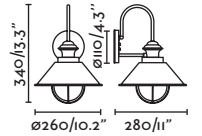

Nautica

71128 ● Rust Brown/Marrón Oxido

Material Body Steel/Acero
Diff Transparent Glass/Cristal Transparente

Light Source 1 E27 max. 15W

Bulb incl. No

Recom. Bulb 17463/17498 Smart Bulb

Class I

IP 33