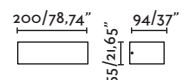

Quart

70579

● Dark Grey/Gris Oscuro

Material

Body Aluminium/Aluminio

Diff Transparent Glass/Cristal Transparente

Light Source

SMD LED 30W 3000K 1200Lm

CRI

>80

Driver incl.

Yes

Class

I

Voltage (V/Hz)

220V- 240V/50HZ

IP

65

Takua

71277

● Dark Grey/Gris Oscuro

71308

● Matt White/Blanco Mate

71309

● Rust Brown/Marrón Oxido

Material

Body Aluminium/Aluminio

Diff Transparent Glass/Cristal Transparente

Light Source

SMD LED 10W 3000K 450Lm

CRI

>80

Driver incl.

Yes

Class

I

Voltage (V/Hz)

100V-240V/50-60HZ

IP

65

IK

06

Oval

71276

● Dark Grey/Gris Oscuro

Material

Body Aluminium/Aluminio

Diff Opal Glass/Cristal Opal

Light Source

SMD LED 10W 3000K 450Lm

CRI

>80

Driver incl.

Yes

Class

I

Voltage (V/Hz)

100V-240V/50-60HZ

IP

65

IK

06