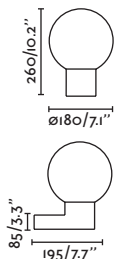

Moon by Faro Lab

74432A-01 ● Dark Grey/Gris Oscuro

Material Body Aluminium/Aluminio
Diff Opal PMMA/PMMA Opal

Light Source 1 E27 max. 15W

Bulb incl. No

Recom. Bulb 17437

Class I

IP 44

Bollard
436

Post
434

Suspended
492