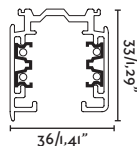

Surface track 2mts/Carril de superficie 2mts