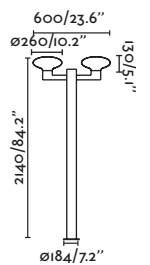

Blubs by Estudi Ribaudí

74435F2-03 ● Dark Grey/Gris Oscuro

Material	Body Aluminium/Aluminio Diff Opal PMMA/PMMA Opal
Light Source	2 E27 max. 15W
Bulb incl.	No
Recom. Bulb	17437
Class	I
IP	44

Bollard
436

Post
434

Suspended
492

Wall
514