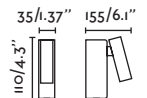

Rob

68497
68499

- Bronze/Bronce
- Satin Nickel/Níquel Satinado

Material Body Steel+Aluminium/Acero+Aluminio
Light Source HIGH POWER LED 3W 3000K 160Lm
CRI >80
Driver incl. Yes
Class II
Voltage (V/Hz) 100V-240V/50-60HZ
IP 20