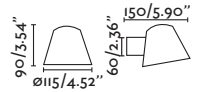

Gina

71363
71366
71367

- Dark Grey/Gris Oscuro
- Matt White/Blanco Mate
- Matt Black/Negro Mate

Material Body Aluminium/Aluminio
Diff Transparent Glass/Cristal Transparente

Light Source GU10 8W

Driver incl. Yes

Class I

Voltage (V/Hz) 100V-240V/50-60HZ

IP 44

Bollard
449