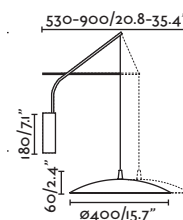

24502

● Matt White/Blanco Mate

Material Body Steel/Acero
Diff Opal Glass/Cristal Opal

Light Source SMD LED 20W 3000K 1150Lm

CRI >80

Driver incl. Yes

Class II

Voltage (V/Hz) 100V-240V/50-60HZ

IP 20

180°
↻

Suspended
144