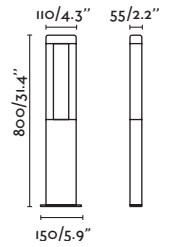

Nanda

71217

● Dark Grey/Gris Oscuro

Material Body Aluminium/Aluminio
Diff Opal PC/PC Opal

Light Source SMD LED 12W 3000K 500Lm

CRI >80

Driver incl. Yes

Class I

Voltage (V/Hz) 100V-240V/50-60HZ

IP 54

Logar

75605

● Dark Grey/Gris Oscuro

Material Body Aluminium/Aluminio
Diff Opal PMMA/PMMA Opal

Light Source SMD LED 12W 3000K 580Lm

CRI >80

Driver incl. Yes

Class I

Voltage (V/Hz) 100V-240V/50-60HZ

IP 54