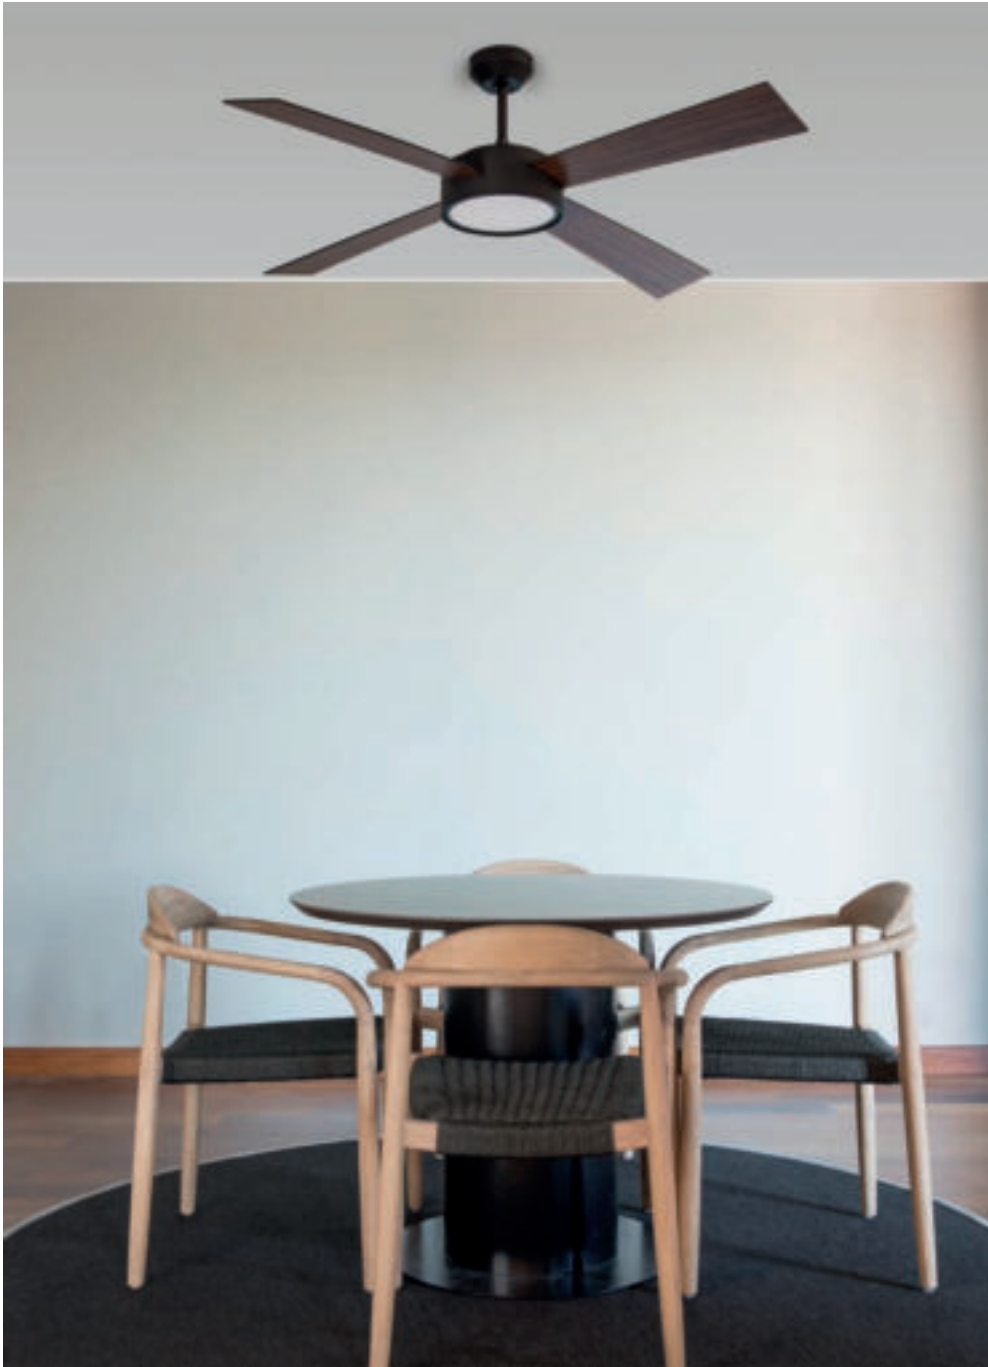

HYDRA

Ø 133
CM

> 17,6-28 M2
190-300 SQ.FT

DC
MOTOR

SUMMER
WINTER

WITH
PROGRAMMER

INCLINING
ROOF

33725
Body Matt Black/Negro Mate
Blades Dark Walnut/Nogal Oscuro