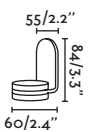

Studio by Nahrang

1. 51133 Matt Black/Negro Mate
   51134 Shiny Chrome/Cromo Brillo
   51135 Shiny White/Blanco Brillo

Material Body Aluminium+ABS/Aluminio+ABS
Light Source 1 E14 max. 8W
Bulb incl. No
Recom. Bulb 17461
Class II
IP 20
Cable 1.6 MT

Accessories/Accesorios

Wall accessory/Accesorio aplique

51129