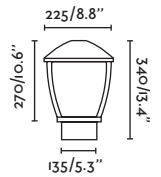

Wilma

75001 ● Dark Grey/Gris Oscuro

Material Body Aluminium/Aluminio
Diff Opal PC/PC Opal

Light Source 1 E27 max. 15W

Bulb incl. No

Recom. Bulb 17463/17498 Smart Bulb

Class I

IP 44