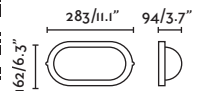

Derby

72002

- Matt White/Blanco Mate

Material Body Aluminium/Aluminio
Diff Opal Glass/Cristal Opal

Light Source 1 E27 max. 15W

Bulb incl. No

Recom. Bulb 17463/17498 Smart Bulb

Class I

IP 44