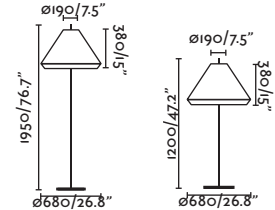

Material

● Dark Grey/Gris Oscuro + Brown/Marrón
Shade Synthetic wicker/Mimbre sintético
Body Aluminium+Concrete/Aluminio+Cemento
Diff PEMD

W70

1.95mt 71569-07

1.2mt 71575-07

Material

● Dark Grey/Gris Oscuro + Brown/Marrón
 ● Dark Grey/Gris Oscuro + Brown/Marrón
Shade Synthetic wicker/Mimbre sintético
Body Aluminium/Aluminio
Diff PEMD