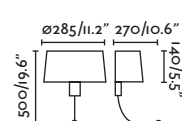

29940 ●● Matt White/Blanco Mate + White/Blanco
29945 ●● Matt Black/Negro Mate + Black/Negro

Material **Body** Steel/Acero
Shade Textile/Textil

Light Source 1 E27 max. 15W

Bulb incl. No

Recom. Bulb 17463

Class I

IP 20

Suspended Table&Floor
173 104

29941 ●● Matt White/Blanco Mate + White/Blanco
29946 ●● Matt Black/Negro Mate + Black/Negro

Material **Body** Steel/Acero
Diff White/Blanco
Shade Textile/Textil

Light Source 1 E27 max. 15W

Bulb incl. No

Recom. Bulb 17463

Reader 1W, 3500K, 80Lm

Driver incl. Yes

Class I

Voltage (V/Hz) 100V-240V/50-60HZ

IP 20