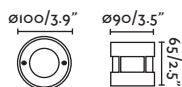

Led-18

- 71496N 6000K ● Satin Stainless/Inoxidable Satinado
- 71498N 3000K ● Satin Stainless/Inoxidable Satinado

Material Body Stainless steel 316L+Aluminium/Acero inoxidable
316L+Aluminio
Diff Opal Glass/Cristal Opal

Light Source HIGH POWER LED 3W 100Lm

CRI >80

Driver incl. Yes

Class I

Voltage (V/Hz) 220V- 240V/50-60HZ

IP 67

IK 08

Cut out ø90x65

SEA SIDE
SUITABLE