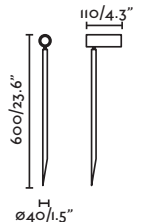

Seth

70226

● Matt Black/Negro Mate

Material Body Aluminium/Aluminio
Diff Transparent PMMA/PMMA Transparente

Light Source SMD LED 6W 2700K 450Lm

CRI >80

Driver incl. Yes

Class II

Voltage (V/Hz) 100V-240V/50-60HZ

IP 44

Beam angle 40°

Cable 2 MT