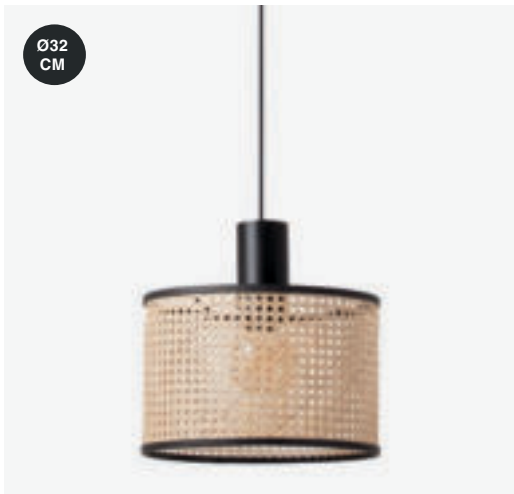

Ø32
CM

64315-48 Matt Black/Negro Mate + Rattan/Ratán

Material **Body** Steel/Acero
Shade Rattan/Ratán

Light Source 1 E27 max. 15W

Bulb incl. No

Recom. Bulb 17463/17498 Smart Bulb

Class II

IP 20

Cable 1.7 MT