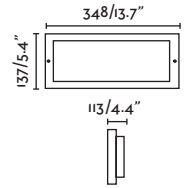

Pol

70829

● Dark Grey/Gris Oscuro

Material

Body Aluminium/Aluminio

Diff Opal PMMA/PMMA Opal

Light Source

SMD LED 8W 3000K 550Lm

CRI

>80

Driver incl.

Yes

Class

I

Voltage (V/Hz)

100V-240V/50-60HZ

IP

54