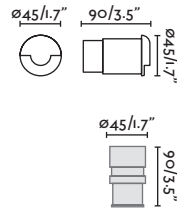

Cut out ø40x90

SEA SIDE
SUITABLE

*Drivers info pag. 746-747

Kane

70661

● Satin Stainless/Inoxidable Satinado

Material Body Stainless steel 316L/Acero inoxidable 316L

Diff Transparent Glass/Cristal Transparente