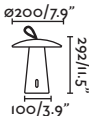

16lm

103lm

263lm

Task

70914

● Matt White/Blanco Mate

Material

Body Aluminium/Aluminio

Diff Opal PC/PC Opal

Light Source

SMD LED 2W 3000K 263Lm

Dimmable W

16Lm-103Lm-263Lm

CRI

=80

Driver incl.

Yes

Class

III

Voltage (V/Hz)

5V DC

IP

54

Battery incl.

Yes

5h Charge Max. 6h Worktime

USB

USB-C

Balda

70498

● Matt White/Blanco Mate

Material

Body PEMD

Diff Opal PEMD/PEMD Opal

Light Source

1 E27 max. 15W

Bulb incl.

No

Recom. Bulb

17463/17498 Smart Bulb

Class

II

IP

55

Cable

1.8 MT

Balda

70499

● Matt White/Blanco Mate

Material

Body PEMD

Diff Opal PEMD/PEMD Opal

Light Source

1 E27 max. 15W

Bulb incl.

No

Recom. Bulb

17463/17498 Smart Bulb

Class

II

IP

55

Cable

1.8 MT

Voila

71565

● Matt Black/Negro Mate

Material

Body ABS

Diff Opal PEMD/PEMD Opal

Light Source

RGB LED 2W 3000K

Driver incl.

Yes

Class

III

Voltage (V/Hz)

5V DC

IP

44

Battery incl.

Yes

10h Charge Max. 7h Worktime

USB

MICRO USB