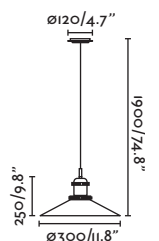

Halita

65071

- ● Old Gold/Oro Viejo + Transparent/Transparente

Material **Body** Steel+Glass/Acero+Cristal
Diff Transparent/Transparente
Shade Glass/Cristal

Light Source 1 E27 max. 15W
Bulb incl. No
Recom. Bulb 17428
Class I
IP 20
Cable 1.5 MT