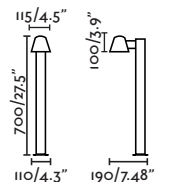

Spy-2

70783

● Dark Grey/Gris Oscuro

Material	Body Aluminium/Aluminio Diff Opal Glass/Cristal Opal
Light Source	COB LED 6W 3000K 500Lm
CRI	>80
Driver incl.	Yes
Class	I
Voltage (V/Hz)	220V- 240V/50-60HZ
IP	65
Beam angle	30°

Gina

71352

● Dark Grey/Gris Oscuro

Material	Body Aluminium/Aluminio Diff Transparent Glass/Cristal Transparente
Light Source	1 GU10 max. 5W
Bulb incl.	No
Recom. Bulb	97685327
Class	I
IP	44

Chandra

72298

● Dark Grey/Gris Oscuro

Material	Body Aluminium/Aluminio Diff Opal Glass/Cristal Opal
Light Source	COB LED 7W 3000K 195Lm
CRI	>80
Driver incl.	Yes
Class	I
Voltage (V/Hz)	100V-240V/50-60HZ
IP	54
Beam angle	30°