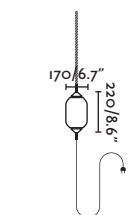

Portable Portátil

*Rope not included/cuerda no incluida

Light Source 1 E27 max. 15W
Bulb incl. No
Recom. Bulb 17463
IP 65
Cable 2 MT

W100

71584-08

Material

●● Dark Grey/Gris Oscuro + Brown/Marrón
Shade Synthetic wicker/Mimbre sintético
Body Aluminium/Aluminio
Diff PEMD

W70

71584-07

Material

●● Dark Grey/Gris Oscuro + Brown/Marrón
Shade Synthetic wicker/Mimbre sintético
Body Aluminium/Aluminio
Diff PEMD

T70

71584-05

71584-06

Material

●● Dark Grey/Gris Oscuro + Cream/Crema
●● Dark Grey/Gris Oscuro + Brown/Marrón
Shade Textilene
Body Aluminium/Aluminio
Diff PEMD

R45

71584-04

Material

●● Dark Grey/Gris Oscuro + White/Blanco
Shade PEMD
Body Aluminium/Aluminio

R55

71584-01

Material

●● Dark Grey/Gris Oscuro + White/Blanco
Shade PEMD
Body Aluminium/Aluminio

R17

71584-03

Material

●● Dark Grey/Gris Oscuro + White/Blanco
Shade PEMD
Body Aluminium/Aluminio