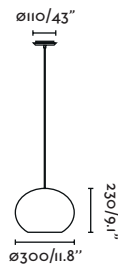

Haka

65134-74

●● Black/Negro + Rattan/Ratán

Material	Body Steel/Acero
	Shade Rattan/Ratán
Light Source	1 E27 max. 15W
Bulb incl.	No
Recom. Bulb	17426/17498 Smart Bulb
Class	I
IP	20
Cable	2 MT