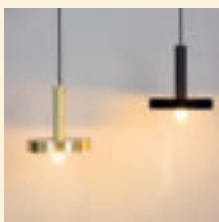

reddot winner 2021
lighting design

Hook
by Oiko Design Office

reddot award 2018
winner

GERMAN
DESIGN
AWARD
WINNER
2020

Mine
by Nahrang

Restaurant & Bar
Product Design Awards
2018

Lotus
by Estudi Ribaudí

Whizz
by Christoph F.W.