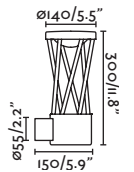

Twist by Estudi Ribaudí

- 71285 ● Dark Grey/Gris Oscuro

Material Body Aluminium/Aluminio
Diff Opal PC/PC Opal

Light Source SMD LED 10W 3000K 500Lm

CRI >80

Driver incl. Yes

Class I

Voltage (V/Hz) 100V-240V/50-60HZ

IP 65