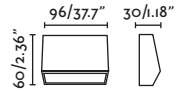

Must

70657

● Dark Grey/Gris Oscuro

Material	Body ABS Diff Transparent PC/PC Transparente
Light Source	SMD LED 2W 3000K 80Lm
CRI	>80
Driver incl.	Yes
Class	II
Voltage (V/Hz)	220V- 240V/50-60HZ
IP	65
IK	10

SEA SIDE
SUITABLE