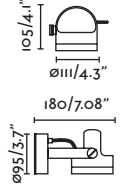

Alfa by Àlex & Manel Lluscà

70025 ● Dark Grey/Gris Oscuro

Material Body Aluminium/Aluminio
Diff Transparent Glass/Cristal Transparente

Light Source COB LED 13W 3000K 900Lm

CRI >80

Driver incl. Yes

Class I

Voltage (V/Hz) 100V-240V/50-60HZ

IP 65

Beam angle 80°