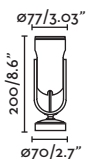

Spike accessory 60cm / *Accesorio estaca 60cm*

- 71548  Matt Black/Negro Mate
- 71549  Beige

Material Body Aluminium/Aluminio

- 71546  Matt Black/Negro Mate
- 71547  Beige

Material Body PC
Diff Opal PC/PC Opal