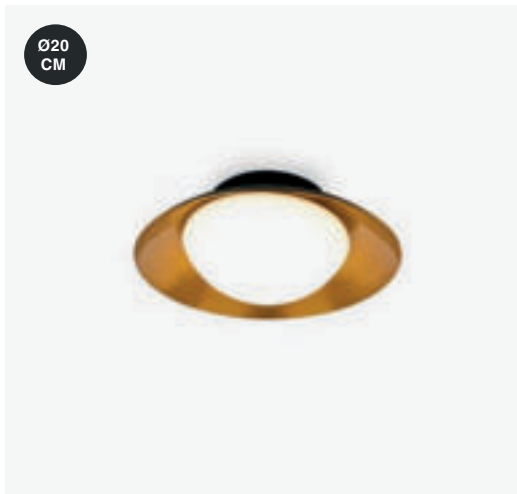

Side by Àlex & Manel Llusçà

Ø20
CM

62132

62133

62134

62135

- Matt White/Blanco Mate
- Matt White/Blanco Mate + Satin Nickel/Níquel Satinado
- Matt Black/Negro Mate + Satin Gold/Oro Satinado
- Matt Black/Negro Mate + Satin Copper/Cobre Satinado

Material

Body Steel/Acero

Diff Opal Glass/Cristal Opal

Light Source

1 G9 max. 6W

Bulb incl.

No

Recom. Bulb

17443

Class

I

IP

20

Suspended
153