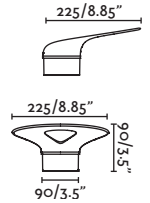

Future by Estudi Ribaudí

71516 ● Matt White/Blanco Mate
71517 ● Dark Grey/Gris Oscuro

Material Body PC
Diff Opal PC/PC Opal

Light Source 1 E27 max. 15W
Bulb incl. No
Recom. Bulb 17437
Class II
IP 44

SEA SIDE
SUITABLE