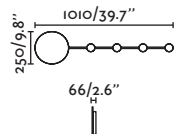

01000	●	Matt White/Blanco Mate
01001	●	Matt Black/Negro Mate
Material	Body	Steel/Acero
	Diff	Opal PMMA/PMMA Opal
Light Source		SMD LED 6W 2700K 500Lm
CRI		>80
Driver incl.		Yes
Class		I
Voltage (V/Hz)		100V-240V/50-60HZ
IP		20