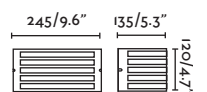

Estay

72010
72011

- Matt White/Blanco Mate
- Matt Black/Negro Mate

Material Body Aluminium/Aluminio
Diff Opal Glass/Cristal Opal

Light Source 1 E27 max. 15W

Bulb incl. No

Recom. Bulb 17463/17498 Smart Bulb

Class I