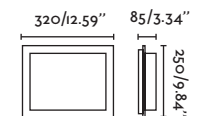

Liria

63156

● Satin Nickel/Níquel Satinado

Material

Body Steel/Acero

Diff Opal Glass/Cristal Opal

Light Source

1 E27 max. 15W

Bulb incl.

No

Recom. Bulb

17463/17498 Smart Bulb

Class

I

IP

20

Diula

62986

● Satin Nickel/Níquel Satinado

Material

Body Steel/Acero

Diff Opal Glass/Cristal Opal

Light Source

2 E27 max. 15W

Bulb incl.

No

Recom. Bulb

17463/17498 Smart Bulb

Class

I

IP

20

Diula

62987

●● Satin Nickel/Níquel Satinado + White/Blanco

Material

Body Steel/Acero

Diff Opal Glass/Cristal Opal

Light Source

1 E27 max. 15W

Bulb incl.

No

Recom. Bulb

17463/17498 Smart Bulb

Class

I

IP

20