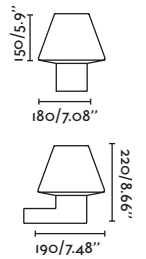

Mistu by Faro Lab

74432A-02 ● Dark Grey/Gris Oscuro

Material Body Aluminium/Aluminio
Diff Opal PMMA/PMMA Opal

Light Source 1 E27 max. 15W

Bulb incl. No

Recom. Bulb 17437

Class I

IP 44

Bollard
436

Pole
468

Post
434

Suspended
492