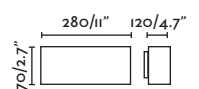

West

70899

● Dark Grey/Gris Oscuro

Material Body Aluminium/Aluminio
Diff Opal Glass/Cristal Opal

Light Source 1 E27 max. 15W

Bulb incl. No

Recom. Bulb 17437

Class I

IP 54