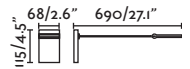

Toran

70140 ● Dark Grey/Gris Oscuro

Material Body Aluminium/Aluminio
Diff Opal PC/PC Opal

Light Source SMD LED 4W 4000K 345Lm

CRI >80

Driver incl. Yes

Class I

Voltage (V/Hz) 220V- 240V/50-60HZ

IP 44

IK 08

Beam angle 115°