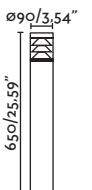

Plim

71299

● Dark Grey/Gris Oscuro

Material

Body Aluminium/Aluminio

Diff Transparent PC/PC Transparente

Light Source

SMD LED 10W 3000K 250Lm

CRI

>80

Driver incl.

Yes

Class

I

Voltage (V/Hz)

100V-240V/50-60HZ

IP

65

IK

08

Wall
510

Plim

71300

● Dark Grey/Gris Oscuro

Material

Body Aluminium/Aluminio

Diff Opal PC/PC Opal

Light Source

SMD LED 10W 3000K 250Lm

CRI

>80

Driver incl.

Yes

Class

I

Voltage (V/Hz)

100V-240V/50-60HZ

IP

65

IK

08

Plim

71301

● Dark Grey/Gris Oscuro

Material

Body Aluminium/Aluminio

Diff Transparent PC/PC Transparente

Light Source

SMD LED 10W 3000K 250Lm

CRI

>80

Driver incl.

Yes

Class

I

Voltage (V/Hz)

100V-240V/50-60HZ

IP

65

IK

08