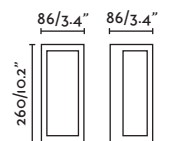

Pivot

71304

● Matt White/Blanco Mate

71305

● Dark Grey/Gris Oscuro

Material

Body Aluminium/Aluminio

Diff Opal Glass/Cristal Opal

Light Source

SMD LED 10W 3000K 500Lm

CRI

>80

Driver incl.

Yes

Class

I

Voltage (V/Hz)

100V-240V/50-60HZ

IP

65

IK

06