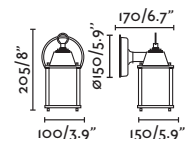

Dado

71606

Rust Brown/Marrón Oxido

Material	Body Steel/Acero
	Diff Transparent Glass/Cristal Transparente
Light Source	1 E27 max. 15W
Bulb incl.	No
Recom. Bulb	17463/17498 Smart Bulb
Class	I
IP	23