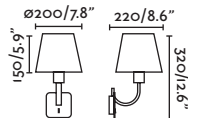

Essential

29340

- Satin Nickel/Níquel Satinado + White/Blanco

Material **Body** Steel/Acero
Shade Textile/Textil

Light Source 1 E27 max. 15W
Bulb incl. No
Recom. Bulb 17463/17498 Smart Bulb
Class I
IP 20