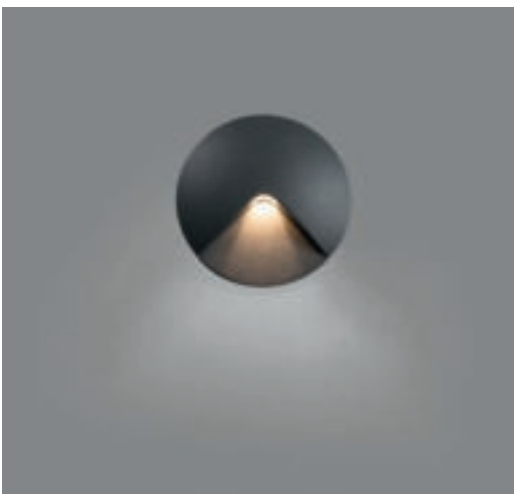

Uve

70397

- Dark Grey/Gris Oscuro

Material Body Aluminium/Aluminio
Diff Transparent PC/PC Transparente

Light Source SMD LED 2W 3000K 70Lm

CRI >80

Driver incl. Yes

Class II

Voltage (V/Hz) 220V- 240V/50-60HZ

IP 44

IK 08

Beam angle 120°

Cut out ø78