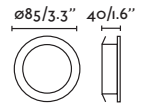

Nais

02111001
02111002

● White/Blanco
● Black/Negro

Material Body Aluminium+Steel/Aluminio+Acero
Diff Transparent PMMA/PMMA Transparente

Light Source COB LED 7W 2700K 625Lm

CRI >=90

Driver incl. No

Recom. Driver 98310620

Class III

IP 23

Beam angle 36°

Cut out ø76
↙ 15°