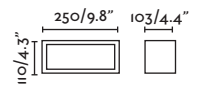

outdoor

Surface / Superficie

Natron

70887 ● Dark Grey/Gris Oscuro

Material Body Aluminium/Aluminio
Diff Opal Glass/Cristal Opal

Light Source 1 E27 max. 15W

Bulb incl. No

Recom. Bulb 17437

Class I

IP 54

IK 06

Tejo

70573 ● Dark Grey/Gris Oscuro
70573B ● Matt White/Blanco Mate

Material Body Aluminium/Aluminio
Diff Opal Glass/Cristal Opal

Light Source 1 E27 max. 15W

Bulb incl. No

Recom. Bulb 17463/17498 Smart Bulb

Class I

IP 54

IK 06

Negus

70696 ● Grey/Gris

Material Body Aluminium/Aluminio
Diff Opal PC/PC Opal

Light Source 1 E27 max. 15W

Bulb incl. No

Recom. Bulb 17463/17498 Smart Bulb

Class I

IP 54

IK 10

Bonn

70697 ● Dark Grey/Gris Oscuro

Material Body Aluminium/Aluminio
Diff Opal PC/PC Opal

Light Source 1 E27 max. 15W

Bulb incl. No

Recom. Bulb 17463/17498 Smart Bulb

Class I

IP 44