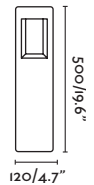

Beam angle

120°

Agra

70755

● Dark Grey/Gris Oscuro

70756

● Brown/Marrón

Material

Body Aluminium/Aluminio

Diff Transparent Glass/Cristal Transparente

Light Source

COB LED 9W 3000K 420Lm

CRI

>80

Driver incl.

Yes

Class

I

Voltage (V/Hz)

100V-240V/50-60HZ

IP

55