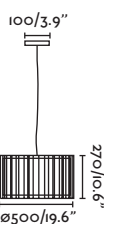

29309 Matt White/Blanco Mate + Beige
29313 Matt Black/Negro Mate + Beige

Material Body Steel/Acero
Shade Textile/Textil

Light Source 1 E27 max. 15W

Bulb incl. No

Recom. Bulb 17463/17464

Class I

IP 20

Cable 1.2 MT

Table&Floor
94

Wall
318