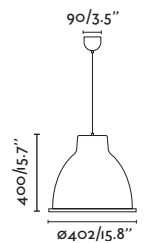

Charlotte

68562

● Dark Grey/Gris Oscuro

68563

● Matt White/Blanco Mate

Material Body Steel/Acero
Diff Opal PC/PC Opal
Light Source 1 E27 max. 15W
Bulb incl. No
Recom. Bulb 17463/17464
Class I
IP 20
Cable 1.2 MT