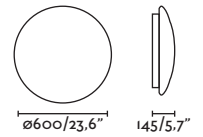

20

Mega

63410

● Matt White/Blanco Mate

Material

Body Aluminium/Aluminio

Diff Opal PMMA/PMMA Opal

Light Source