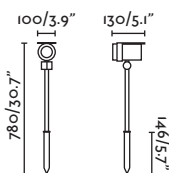

Foc

70159

● Dark Grey/Gris Oscuro

Material Body Aluminium/Aluminio
Diff Transparent Glass/Cristal Transparente

Light Source COB LED 16W 3000K 800Lm

CRI >80

Driver incl. Yes

Class I

Voltage (V/Hz) 220V- 240V/50HZ

IP 65

Beam angle 36°

Cable 0.5 MT