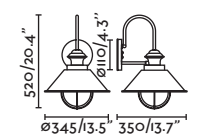

Estoril

71140

● Rust Brown/Marrón Oxido

Material

Body Steel/Acero

Diff Transparent Glass/Cristal Transparente

Light Source

1 E27 max. 15W