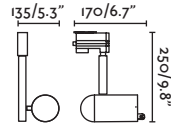

Orleans by Nahtrang

43535 ● Matt White/Blanco Mate
43536 ● Matt Black/Negro Mate

Material Body Steel/Acero
Light Source 1 GU10 max. 8W
Bulb incl. No
Recom. Bulb 17320/97685327
Class I
IP 20

Ceiling
202

Spot
356

Link by Estudi Ribaudí

29871 ● Matt White/Blanco Mate
29872 ● Matt Black/Negro Mate
29896 ● Bronze/Bronce

Material Body Steel+ABS/Acero+ABS
Light Source 1 GU10 max. 8W
Bulb incl. No
Recom. Bulb 17320/97685327
Class I
IP 20

Ceiling
202

Spot
348

Table&Floor
70

Wall
348

Ring by Àlex & Manel Llusçà

40563 ● Grey/Gris

Material Body Steel+ABS/Acero+ABS
Light Source 1 GU10 max. 8W
Bulb incl. No
Recom. Bulb 97685327
Class I
IP 20

Spot
358