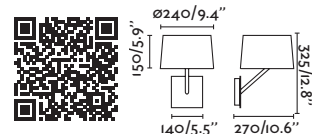

28413 ●● Matt White/Blanco Mate + White/Blanco

Material **Body** Steel/Acero
Shade Textile/Textil

Light Source 1 E27 max. 15W

Bulb incl. No

Recom. Bulb 17463/17498 Smart Bulb

Class I

IP 20