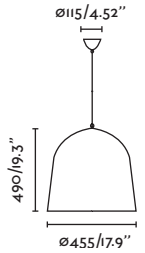

Crater

68461

●● Matt Black/Negro Mate + Matt Gold/Oro Mate

Material Body Aluminium/Aluminio
Light Source 3 E27 max. 15W
Bulb incl. No
Recom. Bulb 17463/17498 Smart Bulb
Class II
IP 20
Cable 1.5 MT