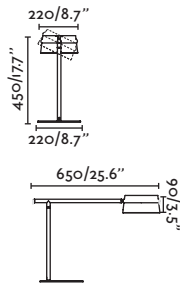

indoor

Table & Floor / Mesa / Sudo

Touch dimmer

1W 100lm

3W 300lm

6W 600lm

Touch dimmer

29569   Matt Black/Negro Mate + Cherry/Cerezo
Material **Shade** Wood/Madera
29399   Matt Black/Negro Mate + Ash tree/Fresno
Material **Shade** Wood/Madera
Body Steel/Acero
Light Source SMD LED 6W 2700K 600Lm
Dimmable W 1w 100Lm / 3w 300Lm / 6w 600Lm
CRI >80
Driver incl. Yes
Class II
Voltage (V/Hz) 100V-240V/50-60HZ
IP 20
Cable 2 MT