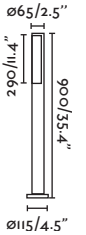

Beret

75523

● Dark Grey/Gris Oscuro

Material	Body Aluminium/Aluminio Diff Opal PMMA/PMMA Opal
Light Source	SMD LED 8W 4000K 350Lm
CRI	>80
Driver incl.	Yes
Class	I
Voltage (V/Hz)	220V- 240V/50-60HZ
IP	54
IK	04