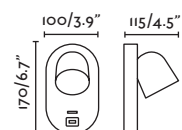

Well

64030

● Matt White/Blanco Mate

Material

Body Aluminium+PP/Aluminio+PP

Diff Opal PMMA/PMMA Opal

Light Source

SMD LED 7W 2700K 340Lm

CRI

90

Driver incl.

Yes

Class

I

Voltage (V/Hz)

100V-240V/50HZ

IP

20

Corb

40135

● Matt White/Blanco Mate

40136

● Matt Black/Negro Mate

Material

Body Aluminium/Aluminio

Light Source

1 GU10 max. 8W

Bulb incl.

No

Recom. Bulb

17316/17320

Class

I

IP

20