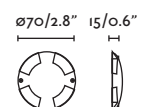

Keenan

70564

● Matt Nickel/Níquel Mate

Material	Body Aluminium/Aluminio Diff Transparent PC/PC Transparente
Light Source	SMD LED 1W 6500K 80Lm
CRI	>80
Driver incl.	No
Recom. Driver	98111020
Class	III
IP	67
IK	08

SEA SIDE
SUITABLE