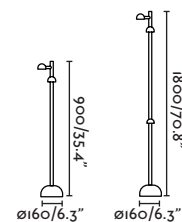

Brot by Yembarastudio

reddot winner 2021
lighting design

Standard/Estándar

71253 71254

Standard/Estándar 900mm

71253 ● Black/Negro

Light Source SMD LED 10W 2700K 620Lm

Standard/Estándar 1800mm

71254 ● Black/Negro

Material **Body** Aluminium/Aluminio

Diff Opal Glass/Cristal Opal

Light Source SMD LED 21W 2700K 930Lm

CRI >80

Driver incl. Yes

Class I

Voltage (V/Hz) 100V-240V/50-60HZ

IP 65

Portable/Portátil

71256 71257

Portable/Portátil 900mm

71256 ● Black/Negro

Light Source SMD LED 10W 2700K 620Lm

Portable/Portátil 1800mm

71257 ● Black/Negro

Material **Body** Aluminium/Aluminio

Diff Opal Glass/Cristal Opal

Light Source SMD LED 21W 2700K 930Lm

CRI >80

Driver incl. Yes

Class I

Voltage (V/Hz) 100V-240V/50-60HZ

IP 65

Cable 1.8 MT