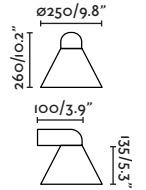

Pals by Faro Lab

- 70290 ● Matt White/Blanco Mate
- 70291 ● Dark Grey/Gris Oscuro

Material Body Aluminium/Aluminio
Diff Opal Glass/Cristal Opal

Light Source 1 E27 max. 15W

Bulb incl. No

Recom. Bulb 17463/17498 Smart Bulb

Class I

IP 65

IK 06