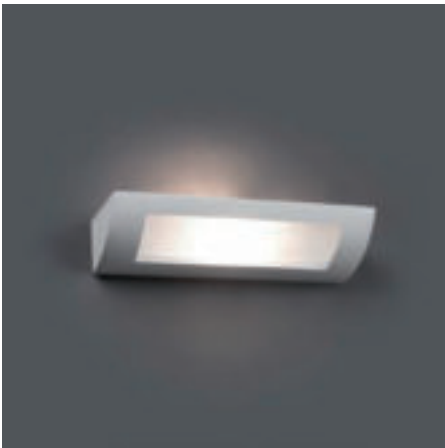

Chera

63173

● Matt White/Blanco Mate

Material Body Plaster/Yeso
Light Source 1 R7S 78mm max. 8W
Bulb incl. No
Recom. Bulb 17499
Class I
IP 20

Chera

63174

● Matt White/Blanco Mate

Material Body Plaster/Yeso
Light Source 1 G9 max. 6W
Bulb incl. No
Recom. Bulb 17466
Class I
IP 20