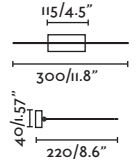

Magritte

- 61080 Satin Nickel/Níquel Satinado
- 61083 Old Gold/Oro Viejo
- 61086 Matt Black/Negro Mate

Material Body Aluminium+Steel/Aluminio+Acero
Diff Opal PMMA/PMMA Opal

Light Source SMD LED 6W 3000K 380Lm

CRI >80

Driver incl. Yes

Class II

Voltage (V/Hz) 100V-240V/50-60HZ

IP 20
↙ 90°