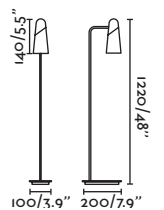

- 29049 Matt Black/Negro Mate
- 29050 Matt White/Blanco Mate

Material Body Aluminium+ABS/Aluminio+ABS
Diff Opal PMMA/PMMA Opal

Light Source SMD LED 4W 3000K 400Lm

CRI >80

Driver incl. Yes

Class II

Voltage (V/Hz) 100V-240V/50-60HZ

IP 20

Cable 2 MT