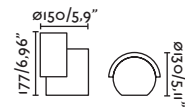

Noboru

70576 ● Dark Grey/Gris Oscuro

Material Body Aluminium/Aluminio
Diff Transparent Glass/Cristal Transparente

Light Source COB LED 16W 3000K 690Lm

CRI >80

Driver incl. Yes

Class I

Voltage (V/Hz) 100V-240V/50HZ

IP 65

IK 08

Beam angle 36°