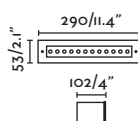

71730 ● Satin Stainless/Inoxidable Satinado
Light Source SMD LED 8W 3000K 672Lm
Beam angle 25°

71732 ● Satin Stainless/Inoxidable Satinado
Light Source SMD LED 16W 3000K 1367Lm
Beam angle 25°

71731 ● Satin Stainless/Inoxidable Satinado
Light Source SMD LED 8W 3000K 669Lm
Beam angle 30°

71733 ● Satin Stainless/Inoxidable Satinado
Light Source SMD LED 16W 3000K 1413Lm
Beam angle 30°

Material Body Stainless steel 316L/Acero inoxidable 316L
CRI 90
Driver incl. No
Recom. Driver 98324020U
Class III
IP 67
IK 09
Cut out 310x52x100

Material Body Stainless steel 316L/Acero inoxidable 316L
CRI 90
Driver incl. No
Recom. Driver 98324020U
Class III
IP 67
IK 09
Cut out 520x53x100