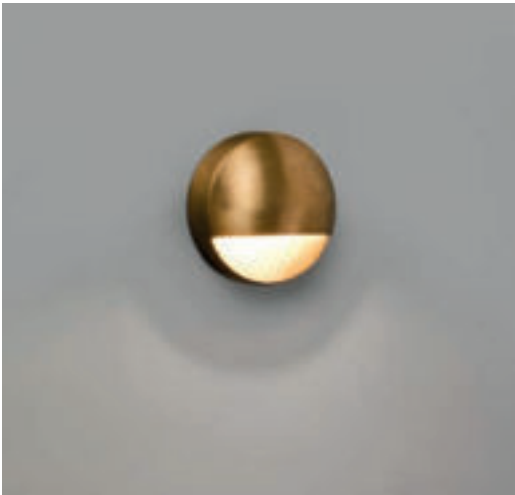

Drak

72330

- Brass/Latón

Material Body Aluminium/Aluminio
Diff Transparent PMMA/PMMA Transparente

Light Source SMD LED 6W 3000K 160Lm

CRI >80

Driver incl. Yes

Class I

Voltage (V/Hz) 100V-240V/50-60HZ

IP 44

IK 08

SEA SIDE
SUITABLE