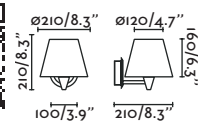

64307-71 ●● Black/Negro + Rattan/Ratán

Material Body Steel/Acero
Shade Rattan/Ratán

Light Source 1 E27 max. 15W
Bulb incl. No
Recom. Bulb 17426/17498 Smart Bulb
Class I
IP 20

Suspended
156

Table
54

NEW

64309-71 ●● Matt Black/Negro Mate + Rattan/Ratán

Material Body Steel/Acero
Shade Rattan/Ratán

Light Source 1 E27 max. 15W
Bulb incl. No
Recom. Bulb 17426/17498 Smart Bulb
Class I
IP 20