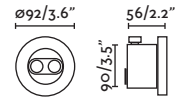

Tras

71701

● Matt Black/Negro Mate

Material Body Aluminium/Aluminio
Diff Transparent Glass/Cristal Transparente

Light Source SMD LED 4W 3000K 462Lm

CRI 90

Driver incl. No

Recom. Driver 98324020U

Class III

Voltage (V/Hz) 24V DC

IP 67

IK 08

Beam angle 13°

Cut out ø82x56
30°