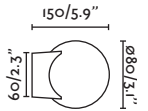

IP44

Edge

63500

Shiny Chrome/Cromo Brillo

Material

Body Aluminium/Aluminio

Diff Opal PMMA/PMMA Opal

Light Source

SMD LED 8W 4000K 500Lm

CRI

>80

Driver incl.

Yes

Class

II

Voltage (V/Hz)

100V-240V/50-60HZ

IP

44