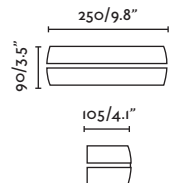

Dragma by Àlex & Manel Lluscà

71362L ● Dark Grey/Gris Oscuro

Material Body Aluminium/Aluminio
Diff Opal Glass/Cristal Opal

Light Source SMD LED 15W 3000K 500Lm

CRI >80

Driver incl. Yes

Class I

Voltage (V/Hz) 100V-240V/50-60HZ

IP 65