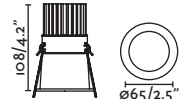

Fox

02101601

● Matt White/Blanco Mate

Material Body Aluminium/Aluminio
Diff Transparent Glass/Cristal Transparente

Light Source COB LED 10W 2700K 680Lm

CRI >80

Driver incl. No

Recom. Driver 98310620

Class III

IP 20

Beam angle 36°

Cut out ø55