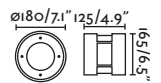

Cut out

ø165x125

SEA SIDE
SUITABLE