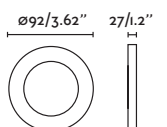

Radón

43398
43408

- Matt White/Blanco Mate
- Matt Black/Negro Mate

Material Body Aluminium/Aluminio
Light Source 1 GU10 max. 8W
Bulb incl. No
Recom. Bulb 17316/17320
Socket incl. No
Recom. Socket 43065
IP 20
Cut out $\varnothing 80$