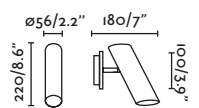

- 29873 Matt White/Blanco Mate
- 29874 Matt Black/Negro Mate
- 29897 Bronze/Bronce

Material Body Steel/Acero
Light Source 1 GU10 max. 8W
Bulb incl. No
Recom. Bulb 17320/97685327
Class I
IP 20

Ceiling
202

Table&Floor
70

Track
384

Wall
348

- 29875 Matt White/Blanco Mate
- 29876 Matt Black/Negro Mate

Material Body Steel/Acero
Light Source 2 GU10 max. 8W
Bulb incl. No
Recom. Bulb 17320/97685327
Class I
IP 20