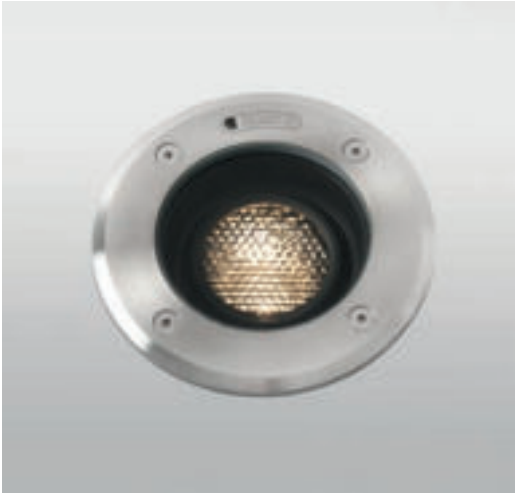

Geiser

70302 10°
70303 38°

- Satin Stainless/Inoxidable Satinado
- Satin Stainless/Inoxidable Satinado

Material

Body Stainless steel 316L+Aluminium/Acero inoxidable 316L+Aluminio
Diff Transparent Glass/Cristal Transparente