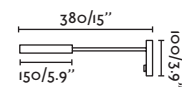

Kale

62703

● Matt Black/Negro Mate

Material	Body Aluminium+Steel+Silicone/Aluminio+Acero+Silicona
Light Source	HIGH POWER LED 3W 3000K 180Lm
CRI	>80
Driver incl.	Yes
Class	II
Voltage (V/Hz)	220V- 240V/50-60HZ
IP	20
Beam angle	45°