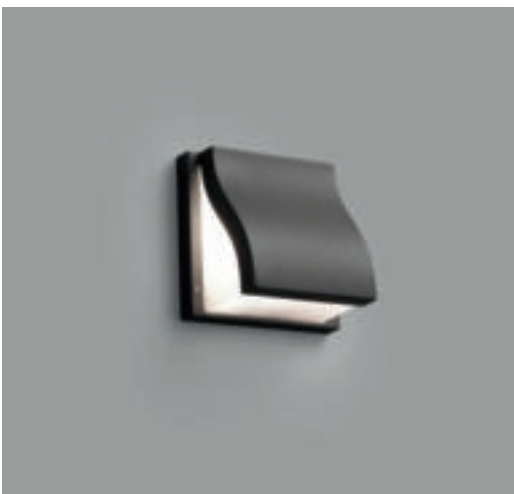

Suma

70749

- Dark Grey/Gris Oscuro

Material Body Aluminium/Aluminio
Diff Opal Glass/Cristal Opal

Light Source 2 E27 max. 15W

Bulb incl. No

Recom. Bulb 17463/17498 Smart Bulb

Class I

IP 44