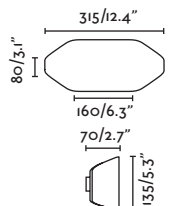

Bu-Oh by Estudi Ribaudí

71212 ● Dark Grey/Gris Oscuro
71215 ● Matt White/Blanco Mate

Material Body Aluminium/Aluminio
Diff Opal PC/PC Opal

Light Source SMD LED 12W 3000K 310Lm
CRI >80
Driver incl. Yes
Class I
Voltage (V/Hz) 100V-240V/50-60HZ
IP 65

Lotus by Estudi Ribaudí

71222 ● Matt White/Blanco Mate
71223 ● Dark Grey/Gris Oscuro

Material Body Aluminium/Aluminio
Diff Opal Glass/Cristal Opal

Light Source SMD LED 18W 3000K 1120Lm
CRI >80
Driver incl. Yes
Class I
Voltage (V/Hz) 100V-240V/50-60HZ
IP 65
IK 08

Future by Estudi Ribaudí

71516 ● Matt White/Blanco Mate
71517 ● Dark Grey/Gris Oscuro

Material Body PC
Diff Opal PC/PC Opal

Light Source 1 E27 max. 15W
Bulb incl. No
Recom. Bulb 17437
Class II
IP 44

SEA SIDE
SUITABLE