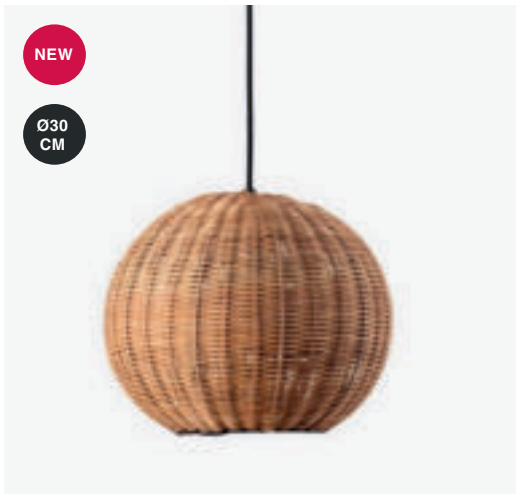

Haka

65134-74

●● Black/Negro + Rattan/Ratán

Material	Body Steel/Acero
	Shade Rattan/Ratán
Light Source	1 E27 max. 15W
Bulb incl.	No
Recom. Bulb	17426/17498 Smart Bulb
Class	I
IP	20
Cable	2 MT