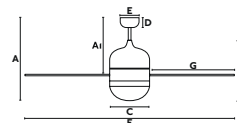

A	A1
410/16.14"	270/10.63"
B	C
300/11.81"	180/7.09"
D	E
60/2.4"	140/5.51"
F	G
Ø1020/40.2"	420/16.54"