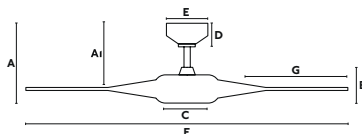

A	A1
260/10.24"	200/7.87"
B	C
90/3.54"	200/7.87"
D	E
55/2.2"	140/5.51"
F	G
Ø1370/53.9"	585/23.03"

*Order your Smart Fan with the reference of the fan finished in WP and add the reference 34150 of the gear. The price of the gear is with PRO35 discount.
Solicita tu Smart Fan con la referencia del ventilador acabado en WP y añade la referencia 34150 del receptor. El precio del receptor es con el descuento PRO35.