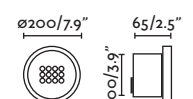

Tras

71716 13°

● Black/Negro

71717 40°

● Black/Negro

Material Body Aluminium+ABS/Aluminio+ABS
Diff Transparent Glass/Cristal Transparente

Light Source SMD LED 25W 3000K 2580Lm

CRI 90

Driver incl. No

Recom. Driver 98324030

Class III

IP 67

IK 10

Cut out 250x235x105