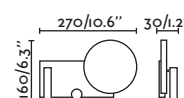

20065 ●● Textured Grey/Gris Texturizado + Black/Negro

Material **Body** Steel+Melamine/Acero+Melamina
Diff Opal PMMA/PMMA Opal
Light Source COB LED 10W 2700K 1021Lm
Dimmable W 6w - 10w / 690Lm - 1021Lm
Reader 3W, 2700K, 85Lm
CRI 90
Driver incl. Yes
Class II
Voltage (V/Hz) 100V-240V/50-60HZ
IP 20
Beam angle 45°