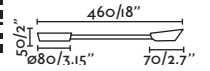

Boken

41031
41032

- Matt White/Blanco Mate
- Matt Black/Negro Mate

Material Body Aluminium+Steel+Silicone/Aluminio+Acero+Silicona
Light Source HIGH POWER LED 3W 3000K 150Lm
CRI >80
Driver incl. Yes
Class II
Voltage (V/Hz) 100V-240V/50-60HZ
IP 20
Beam angle 30°