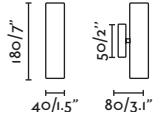

Lise

29888

● Matt White/Blanco Mate

Material	Body Aluminium/Aluminio
Light Source	COB LED 12W 2700K 740Lm
CRI	>80
Driver incl.	Yes
Class	II
Voltage (V/Hz)	100V-240V/50-60HZ
IP	20
Beam angle	80°

Suspended
182