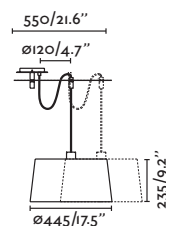

28394 ●● Matt White/Blanco Mate + White/Blanco

Material Body Steel+Wood/Acero+Madera

Shade Textile/Textil

Light Source 1 E27 max. 15W

Bulb incl. No

Recom. Bulb 17464

Class I

IP 20

Cable 1.7 MT