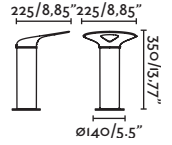

Lotus by Estudi Ribaudí

71224 ● Dark Grey/Gris Oscuro

Material Body Aluminium/Aluminio
Diff Opal Glass/Cristal Opal

Light Source SMD LED 18W 3000K 1120Lm

CRI >80

Driver incl. Yes

Class I

Voltage (V/Hz) 100V-240V/50-60HZ

IP 65

IK 08