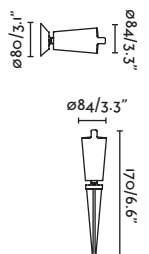

71528

Matt Black/Negro Mate

Material **Body** PC
Diff Transparent PC/PC Transparente

Light Source 1 GU10 max. 5W

Bulb incl. No

Recom. Bulb 17316/97685327

Class II

IP 65

Cable 2.5 MT

SEA SIDE SUITABLE