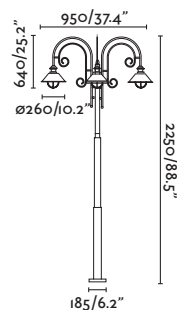

Nautica

71116

● Rust Brown/Marrón Oxido

Material

Body Steel/Acero

Diff Transparent Glass/Cristal Transparente

Light Source

1 E27 max. 15W

Bulb incl.

No

Recom. Bulb

17463/17498 Smart Bulb

Class

I

IP

33

Suspended
493

Wall
518

Nautica

71117

● Rust Brown/Marrón Oxido

Material

Body Steel/Acero

Diff Transparent Glass/Cristal Transparente

Light Source

2 E27 max. 15W

Bulb incl.

No

Recom. Bulb

17463/17498 Smart Bulb

Class

I

IP

33

Nautica

71118

● Rust Brown/Marrón Oxido

Material

Body Steel/Acero

Diff Transparent Glass/Cristal Transparente

Light Source

3 E27 max. 15W

Bulb incl.

No

Recom. Bulb

17463/17498 Smart Bulb

Class

I

IP

33