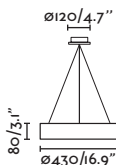

Cocotte

by Jordi Llopis

64262 ● Shiny White/Blanco Brillo
64263 ● Shiny Black/Negro Brillo

Material Body Aluminium/Aluminio
Diff Opal PMMA/PMMA Opal
Light Source SMD LED 30W 3000K 1300Lm
CRI >80
Driver incl. Yes
Class I
Voltage (V/Hz) 100V-240V/50-60HZ
IP 20

64260 ● Shiny White/Blanco Brillo
64261 ● Shiny Black/Negro Brillo

Material Body Aluminium/Aluminio
Diff Opal PMMA/PMMA Opal
Light Source SMD LED 36W 3000K 1700Lm
CRI >80
Driver incl. Yes
Class I
Voltage (V/Hz) 100V-240V/50-60HZ
IP 20