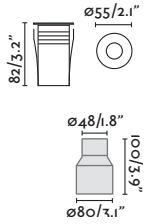

Crosby

70453

● Satin Stainless/Inoxidable Satinado

Material	Body Stainless steel 316L+Aluminium+ABS/Acero inoxidable 316L+Aluminio+ABS Diff Opal Glass/Cristal Opal
Light Source	HIGH POWER LED 2W 3000K 77Lm
CRI	>80
Driver incl.	No
Recom. Driver	98324006,98324015U
Class	III
IP	67
IK	08
Beam angle	120°
Cut out	ø80x100

SEA SIDE
SUITABLE