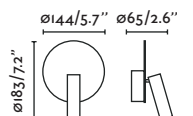

- 68467 Matt White/Blanco Mate
- 68468 Matt Black/Negro Mate

Material Body Steel/Acero
Light Source COB LED 3W 2700K 240 Lm
CRI =80
Driver incl. Yes
Class I
Voltage (V/Hz) 220V- 240V/50-60HZ
IP 20
Beam angle 45°
350° 90°