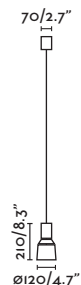

- 68593-1L Matt Black/Negro Mate + Grey/Gris
- 68594-1L Matt Black/Negro Mate + Beige/Beige

Material **Body** Steel/Acero
Light Source 1 E27 max. 15W
Bulb incl. No
Recom. Bulb 17463/17498 Smart Bulb
Class II
IP 20
Cable 1.5 MT