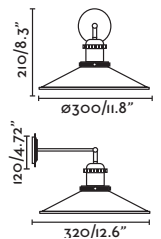

Celia

40070

● Matt Black/Negro Mate

Material Body Steel/Acero
Light Source 1 E14 max. 8W
Bulb incl. No
Recom. Bulb 17461
Class II
IP 20
Cable 1.8 MT

List

60000

● Matt Black/Negro Mate

Material Body Steel/Acero
Light Source 1 E27 max. 15W
Bulb incl. No
Recom. Bulb 17463/17498 Smart Bulb
Class II
IP 20

Nudos

68138

● Dark Brown/Marrón Oscuro

Material Body Steel+Jute/Acero+Yute
Diff Transparent Glass/Cristal Transparente
Light Source 1 E27 max. 15W
Bulb incl. No
Recom. Bulb 17462
Class II
IP 20

Suspended
181

Marlin

65133

●● Matt Black/Negro Mate + Old Gold/Oro Viejo

Material Body Steel/Acero
Light Source 1 E27 max. 15W
Bulb incl. No
Recom. Bulb 17429
Class I
IP 20

Suspended
179