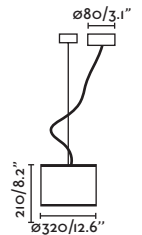

64314-48 Matt Black/Negro Mate + Rattan/Ratán

Material **Body** Steel/Acero
Shade Rattan/Ratán

Light Source 1 E27 max. 15W
Bulb incl. No
Recom. Bulb 17463/17498 Smart Bulb
Class II
IP 20
Cable 1.5 MT