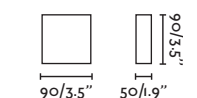

Lur

70827

● Dark Grey/Gris Oscuro

Material	Body Aluminium/Aluminio Diff Opal PMMA/PMMA Opal
Light Source	SMD LED 12W 3000K 950Lm
CRI	>80
Driver incl.	Yes
Class	I
Voltage (V/Hz)	100V-240V/50-60HZ
IP	54