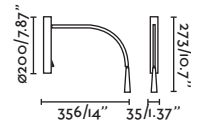

Flin

64318
64319

- Matt White/Blanco Mate
- Matt Black/Negro Mate

Material Body Steel+Aluminium+Silicone/Acero+Aluminio+Silicona
Light Source HIGH POWER LED 3W 3000K 280Lm
CRI >80
Driver incl. Yes
Class I
Voltage (V/Hz) 100V-240V/50-60HZ
IP 20
Beam angle 30°