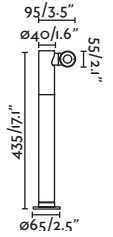

Spy-2

70783

● Dark Grey/Gris Oscuro

Material	Body Aluminium/Aluminio Diff Opal Glass/Cristal Opal
Light Source	COB LED 6W 3000K 500Lm
CRI	>80
Driver incl.	Yes
Class	I
Voltage (V/Hz)	220V- 240V/50-60HZ
IP	65
Beam angle	30°