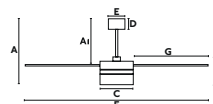

Material Body Steel/Acero
Material Blades MDF
W 13-25-55
RPM 75-135-180
Airflow 157.52 m3 min
V/Hz 220V- 240V/50HZ
Opt. downrod Page 738

Light SMD LED 15W 3000K 800Lm
CRI >80
Driver incl. Yes
Diff Glass/Cristal