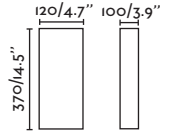

Cotton

66405
66406

- Matt White/Blanco Mate + Beige
- Matt White/Blanco Mate + Black/Negro

Material Body Steel/Acero
Shade Textile/Textil
Light Source 2 E27 max. 15W
Bulb incl. No
Recom. Bulb 17463/17498 Smart Bulb
Class I
IP 20