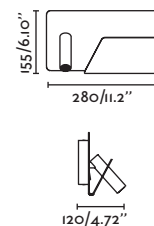

Beam angle 30°
 350° 90°

Thanks to MIKMAX

62355

● Matt White/Blanco Mate

Material Body Steel/Acero
Light Source 1 E27 max. 15W
Bulb incl. No
Recom. Bulb 17462/17498 Smart Bulb
Class I
IP 20

Smile

 by Jordi Busquets