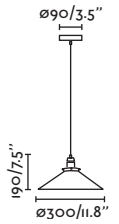

Marlin

64133

Old Gold/Oro Viejo + Matt Black/Negro Mate

Material	Body Steel/Acero
Light Source	1 E27 max. 15W
Bulb incl.	No
Recom. Bulb	17428
Class	I
IP	20
Cable	1.5 MT

Wall
320

Plat

68145

Matt Black/Negro Mate

68146

Matt White/Blanco Mate

Material	Body Steel/Acero
Light Source	1 E27 max. 15W
Bulb incl.	No
Recom. Bulb	17271
Class	II
IP	20
Cable	1.5 MT

Winch by Manel Llusca

66204

Dark Brown/Marrón Oscuro

Material	Body Steel/Acero
	Diff Transparent Glass/Cristal Transparente
Light Source	1 E27 max. 15W
Bulb incl.	No
Recom. Bulb	17463/17498 Smart Bulb
Class	I
IP	20
Cable	1 MT

Winch by Manel Llusca

66205

Dark Brown/Marrón Oscuro

Material	Body Steel/Acero
	Diff Transparent Glass/Cristal Transparente
Light Source	1 E27 max. 15W
Bulb incl.	No
Recom. Bulb	17463/17498 Smart Bulb
Class	I
IP	20
Cable	1.5 MT