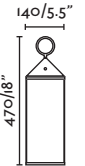

Argus

70784

● Dark Grey/Gris Oscuro

Material	Body Aluminium/Aluminio Diff Transparent PMMA/PMMA Transparente
Light Source	SMD LED 2W 3000K 220Lm
CRI	>80
Driver incl.	Yes
Class	III
Voltage (V/Hz)	5V DC
IP	54
Battery incl.	Yes 5h Charge Max. 9h Worktime
USB	MICRO USB