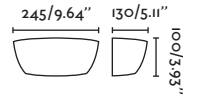

Chera

63173

● Matt White/Blanco Mate

Material Body Plaster/Yeso
Light Source 1 R7S 78mm max. 8W
Bulb incl. No
Recom. Bulb 17499
Class I
IP 20