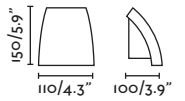

Proa by Àlex & Manel Llusà

74400 ● Dark Grey/Gris Oscuro

Material Body Aluminium/Aluminio
Diff Transparent Glass/Cristal Transparente

Light Source 1 GU10 max. 8W

Bulb incl. No

Recom. Bulb 17316/97685327

Class I

IP 44

Steps by Estudi Ribaudí

75500 ● Matt White/Blanco Mate

75501 ● Dark Grey/Gris Oscuro

Material Body Aluminium/Aluminio
Diff Transparent Glass/Cristal Transparente

Light Source 2 GU10 max. 8W

Bulb incl. No

Recom. Bulb 17320/97685327

Class I

IP 44