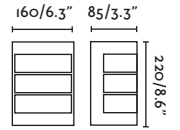

Cela

72281

● Satin Stainless/Inoxidable Satinado

Material	Body Stainless steel 304/Acero inoxidable 304 Diff Opal PC/PC Opal
Light Source	1 E27 max. 15W
Bulb incl.	No
Recom. Bulb	17463/17498 Smart Bulb
Class	II
IP	54