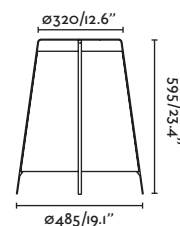

28371 Matt Black/Negro Mate + Beige

Material Body Steel/Acero
Shade Papyrus/Papiro

Light Source 1 E27 max. 15W

Bulb incl. No

Recom. Bulb 17463/17498 Smart Bulb

Class II

IP 20

Cable 1.7 MT