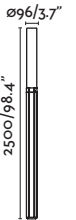

Tram by Estudi Ribaudí

75532 ● Dark Grey/Gris Oscuro

Material Body Aluminium/Aluminio
Diff Opal PMMA/PMMA Opal

Light Source SMD LED 43W 3000K 3000Lm

Recom. Bulb 17463/17498

CRI >80

Driver incl. Yes

Class I

Voltage (V/Hz) 100V-240V/50-60HZ

IP 55

IK 05

Beacon
426

Wall
506