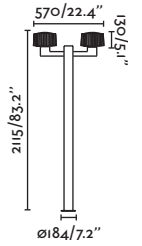

Muffin by Àlex & Manel Llusçà

74435F2-04 ● Dark Grey/Gris Oscuro

Material	Body Aluminium/Aluminio Diff Opal PMMA/PMMA Opal
Light Source	2 E27 max. 15W
Bulb incl.	No
Recom. Bulb	17437
Class	I
IP	44

Bollard
436

Post
434

Suspended
492

Wall
514