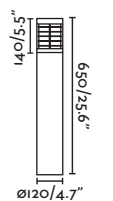

Giza

70768

● Dark Grey/Gris Oscuro

Material Body Aluminium/Aluminio
Diff Opal PC/PC Opal

Light Source COB LED 15W 3000K 500Lm

CRI >80

Driver incl. Yes

Class I

Voltage (V/Hz) 100V-240V/50-60HZ

IP 54

IK 05