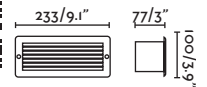

Stripe-1

72094
72095

- Matt White/Blanco Mate
- Dark Grey/Gris Oscuro

Material Body Aluminium/Aluminio
Diff Opal PC/PC Opal

Light Source SMD LED 5W 3000K 70Lm

CRI >80

Driver incl. Yes

Class I

Voltage (V/Hz) 100V-240V/50-60HZ

IP 54

IK 07

Cut out 230x89