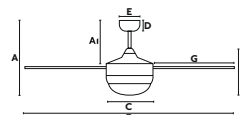

Ø1070
715

Material Body	Steel/Acero	Light	2 E27 max. 15W
Material Blades	MDF	Bulb incl.	No
W	15-30-56	Rec. Bulb	17463/17498
RPM	100-150-205	Diff	Glass/Cristal
Airflow	155.62 m3 min		
V/Hz	220V- 240V/50HZ		
Accessories ☒	33928 Wall Control 3 speeds		
	33929 Remote Control/dimer-on-off		
	33937 Remote Control/Programmer		
Opt. downrod	Page 738