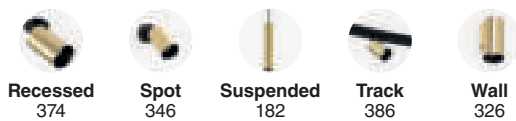

Stan

- 43746 Matt White/Blanco Mate
- 43747 Matt Black/Negro Mate
- 43758 Satin Gold/Oro Satinado

Material Body Aluminium/Aluminio
Light Source 1 GU10 max. 8W
Bulb incl. No
Recom. Bulb 17320/97685327
Class II
IP 20