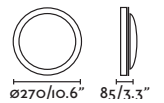

Dakron

70722

- Matt White/Blanco Mate

Material	Body ABS
	Diff Opal PC/PC Opal
Light Source	1 E27 max. 15W
Bulb incl.	No
Recom. Bulb	17463/17498 Smart Bulb
Class	II
IP	65
IK	10

SEA SIDE
SUITABLE