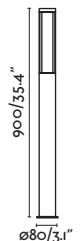

Logar

75606

● Dark Grey/Gris Oscuro

Material Body Aluminium/Aluminio
Diff Opal PMMA/PMMA Opal

Light Source SMD LED 23W 3000K 1340Lm

CRI >80

Driver incl. Yes

Class I

Voltage (V/Hz) 100V-240V/50-60HZ

IP 54