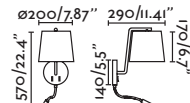

29326
29327
29328

- Matt White/Blanco Mate + White/Blanco
- Matt Black/Negro Mate + Black/Negro
- Satin Nickel/Níquel Satinado + White/Blanco

Material

Body Steel/Acero
Diff White Steel/Acero Blanco
Shade Textile/Textil

Light Source

1 E27 max. 15W

Bulb incl.

No

Recom. Bulb

17463/17498 Smart Bulb

Class

I

IP

20

Table&Floor
102

29329
29330
29331

- Matt White/Blanco Mate + White/Blanco
- Matt Black/Negro Mate + Black/Negro
- Satin Nickel/Níquel Satinado + White/Blanco

Material

Body Steel/Acero
Diff Matt White Steel/Acero Blanco Mate
Shade Textile/Textil

Light Source

1 E27 max. 15W

Bulb incl.

No

Recom. Bulb

17463/17498 Smart Bulb

Reader

3W, 3000K, 200Lm

Driver incl.

Yes

Class

I

Voltage (V/Hz)

100V-240V/50-60HZ

IP

20