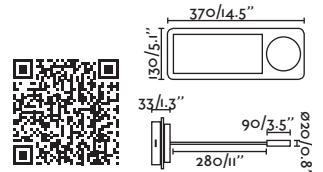

20062 ● Oak/Roble

Material **Body** Steel+Wood/Acero+Madera

Diff Opal PMMA/PMMA Opal

Light Source SMD LED max. 6W

Bulb incl. No

Reader 2W, 3000K, 67Lm

CRI >80

Driver incl. Yes

Class II

Voltage (V/Hz) 220V- 240V/50-60HZ

IP 20