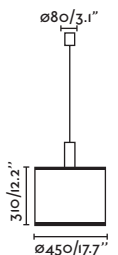

Mambo by Faro Lab

Ø21
CM

64315-47 Matt Black/Negro Mate + Rattan/Ratán

Material **Body** Steel/Acero
Shade Rattan/Ratán

Light Source 1 E27 max. 15W

Bulb incl. No

Recom. Bulb 17463/17498 Smart Bulb

Class II

IP 20

Cable 1.7 MT

Table&Floor
78

Wall
250

Ø32
CM

64315-48 Matt Black/Negro Mate + Rattan/Ratán

Material **Body** Steel/Acero
Shade Rattan/Ratán

Light Source 1 E27 max. 15W

Bulb incl. No

Recom. Bulb 17463/17498 Smart Bulb

Class II

IP 20

Cable 1.7 MT

Ø45
CM

64315-49 Matt Black/Negro Mate + Rattan/Ratán

Material **Body** Steel/Acero
Shade Rattan/Ratán

Light Source 1 E27 max. 15W

Bulb incl. No

Recom. Bulb 17463/17498 Smart Bulb

Class II

IP 20

Cable 1.7 MT