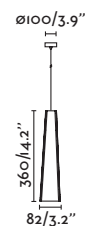

1. 64170 Matt White/Blanco Mate
   64172 Matt Black/Negro Mate + Matt Gold/Oro Mate

Material	Body Aluminium/Aluminio Diff Opal PMMA/PMMA Opal
Light Source	SMD LED 6W 3000K 450Lm
CRI	>80
Driver incl.	Yes
Class	II
Voltage (V/Hz)	100V-240V/50-60HZ
IP	20
Cable	1.5 MT