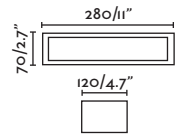

Natron

70887 ● Dark Grey/Gris Oscuro

Material Body Aluminium/Aluminio
Diff Opal Glass/Cristal Opal

Light Source 1 E27 max. 15W

Bulb incl. No

Recom. Bulb 17437

Class I

IP 54

IK 06

Tejo

70573 ● Dark Grey/Gris Oscuro
70573B ● Matt White/Blanco Mate

Material Body Aluminium/Aluminio
Diff Opal Glass/Cristal Opal

Light Source 1 E27 max. 15W

Bulb incl. No

Recom. Bulb 17463/17498 Smart Bulb

Class I

IP 54

IK 06