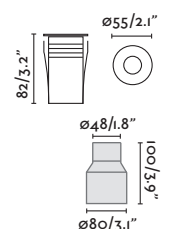

Cut out

ø80x100