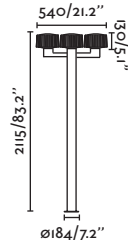

Muffin by Àlex & Manel Llusçà

74436F3-04 ● Dark Grey/Gris Oscuro

Material	Body Aluminium/Aluminio Diff Opal PMMA/PMMA Opal
Light Source	3 E27 max. 15W
Bulb incl.	No
Recom. Bulb	17437
Class	I
IP	44