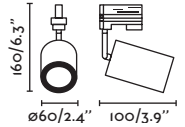

Stan

43724
43725

- Matt White/Blanco Mate
- Matt Black/Negro Mate

Material Body Aluminium/Aluminio
Diff Transparent PC/PC Transparente
Light Source COB LED 12W 2700K 1200Lm
CRI >80
Driver incl. Yes
Class I
Voltage (V/Hz) 100V-240V/50-60HZ
IP 20