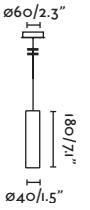

Lise

29886

● Matt White/Blanco Mate

29887

● Matt Black/Negro Mate

Material Body Aluminium/Aluminio
Light Source COB LED 6W 2700K 370Lm
CRI >80
Driver incl. Yes
Class II
Voltage (V/Hz) 100V-240V/50-60HZ
IP 20
Beam angle 80°
Cable 1.3 MT