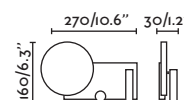

20066 ●● Textured Grey/Gris Texturizado + Black/Negro

Material **Body** Steel+Melamine/Acero+Melamina
Diff Opal PMMA/PMMA Opal
Light Source COB LED 10W 2700K 221Lm
Dimmable W 6w - 10w / 690Lm - 1021Lm
Reader 3W, 2700K, 85Lm
CRI 90
Driver incl. Yes
Class II
Voltage (V/Hz) 100V-240V/50-60HZ
IP 20
Beam angle 45°