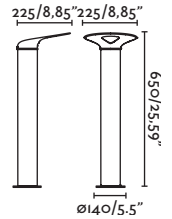

Lotus by Estudi Ribaudí

71225 ● Dark Grey/Gris Oscuro

Material Body Aluminium/Aluminio
Diff Opal Glass/Cristal Opal

Light Source SMD LED 18W 3000K 1120Lm

CRI >80

Driver incl. Yes

Class I

Voltage (V/Hz) 100V-240V/50-60HZ

IP 65

IK 08

Block by Àlex & Manel Llusçà

74141 ● Grey Cement/Cemento Gris

Material Body Concrete/Cemento
Diff Opal Glass/Cristal Opal

Light Source 1 E27 max. 15W

Bulb incl. No

Recom. Bulb 17463/17498 Smart Bulb

Class I

IP 65

IK 05

SEA SIDE SUITABLE