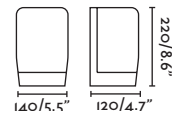

Mol

70720

● Dark Grey/Gris Oscuro

Material

Body Aluminium/Aluminio

Diff Opal PC/PC Opal

Light Source

1 E27 max. 15W

Bulb incl.

No

Recom. Bulb

17463/17498 Smart Bulb

Class

I

IP

44

Pol

70829

● Dark Grey/Gris Oscuro

Material

Body Aluminium/Aluminio

Diff Opal PMMA/PMMA Opal

Light Source

SMD LED 8W 3000K 550Lm

CRI

>80

Driver incl.

Yes

Class

I

Voltage (V/Hz)

100V-240V/50-60HZ

IP

54

Fred

70663

● Dark Grey/Gris Oscuro

70664

● Matt White/Blanco Mate

Material

Body ABS

Diff Opal PC/PC Opal

Light Source

SMD LED 7W 3000K 400Lm

CRI

>80

Driver incl.

Yes

Class

II

Voltage (V/Hz)

100V-240V/50-60HZ

IP

65

IK

10

SEA SIDE
SUITABLE

Fred XL

70667

● Dark Grey/Gris Oscuro

70668

● Matt White/Blanco Mate

Material

Body ABS

Diff Opal PC/PC Opal

Light Source

SMD LED 11W 3000K 600Lm

CRI

>80

Driver incl.

Yes

Class

II

Voltage (V/Hz)

100V-240V/50-60HZ

IP

65

IK

10

SEA SIDE
SUITABLE