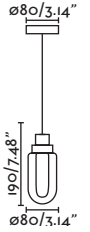

IP 44

Cable 1 MT

Ceiling
213

Wall
336

25
CM

Rose

65082 ● Matt Black/Negro Mate

Material Body Steel/Acero
Diff Transparent Glass/Cristal Transparente