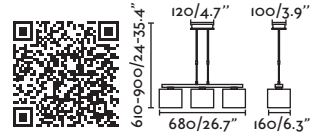

Thana

68533

●● Satin Nickel/Níquel Satinado + White/Blanco

Material	Body Steel/Acero
	Shade Textile/Textil
Light Source	3 E27 max. 15W
Bulb incl.	No
Recom. Bulb	17463/17498 Smart Bulb
Class	I
IP	20
Cable	0.9 MT

Table&Floor
114

Wall
280

Ø47
CM

Saba

68549

●● Satin Nickel/Níquel Satinado + Black/Negro

Material	Body Steel/Acero
	Diff Opal PC/PC Opal
	Shade Textile/Textil
Light Source	3 E27 max. 15W
Bulb incl.	No
Recom. Bulb	17463/17464
Class	I
IP	20
Cable	1.2 MT

Table&Floor
108

Wall
285