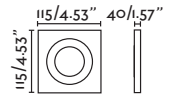

Argón

43402
43412

● Matt White/Blanco Mate
● Matt Black/Negro Mate

Material Body Aluminium/Aluminio
Light Source 1 GU10 max. 8W
Bulb incl. No
Recom. Bulb 17316/17320
Socket incl. No
Recom. Socket 43065
IP 20
Cut out 100x100
60°