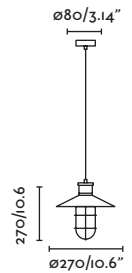

Nudos

68139 ● Dark Brown/Marrón Oscuro

Material	Body Steel+Jute/Acero+Yute
	Diff Transparent Glass/Cristal Transparente
Light Source	1 E27 max. 15W
Bulb incl.	No
Recom. Bulb	17462
Class	II
IP	20
Cable	1 MT

Wall
320

Marina

60004 ● Matt Black/Negro Mate

Material	Body Steel/Acero
	Diff Transparent Glass/Cristal Transparente
Light Source	1 E27 max. 15W
Bulb incl.	No
Recom. Bulb	17428
Class	II
IP	20
Cable	1.5 MT

Wall
317

Liana

68569 ● Black/Negro + Natural Hemp/Cáñamo Natural

Material	Body Steel/Acero
	Shade Hemp/Cáñamo
Light Source	1 E27 max. 15W
Bulb incl.	No
Recom. Bulb	17463/17464
Class	I
IP	20
Cable	1.2 MT

Nido

68153 ● Matt Black/Negro Mate + Brown/Marrón

Material	Body Steel/Acero
	Shade Cane/Caña
Light Source	1 E27 max. 15W
Bulb incl.	No
Recom. Bulb	17463/17464
Class	I
IP	20
Cable	1.5 MT