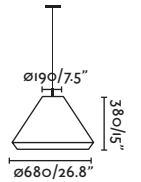

T70 Cone 71579C-05
Hole 71579C-06
Cone 71579H-05
Hole 71579H-06
Material Dark Grey/Gris Oscuro + Cream/Crema
Shade Textilene
Body Aluminium/Aluminio
Diff PEMD