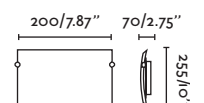

Liria

63156

● Satin Nickel/Níquel Satinado

Material

Body Steel/Acero

Diff Opal Glass/Cristal Opal

Light Source

1 E27 max. 15W

Bulb incl.

No

Recom. Bulb

17463/17498 Smart Bulb

Class

I

IP

20

Diula

62986

● Satin Nickel/Níquel Satinado

Material

Body Steel/Acero

Diff Opal Glass/Cristal Opal

Light Source

2 E27 max. 15W

Bulb incl.

No

Recom. Bulb

17463/17498 Smart Bulb

Class

I

IP

20

Diula

62987

●● Satin Nickel/Níquel Satinado + White/Blanco

Material

Body Steel/Acero

Diff Opal Glass/Cristal Opal

Light Source

1 E27 max. 15W

Bulb incl.

No

Recom. Bulb

17463/17498 Smart Bulb

Class

I

IP

20