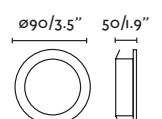

Koi-2

42921

● Matt White/Blanco Mate

Material Body PC
Diff Opal PC/PC Opal

Light Source SMD LED 6W 3000K 400Lm

CRI >80

Driver incl. Yes

Class II

Voltage (V/Hz) 100V-240V/50-60HZ

IP 20

Cut out ø72
↙ 15°