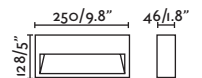

Grada

- 70908 ● Dark Grey/Gris Oscuro
- 70909 ● Rust Brown/Marrón Oxido

Material Body Aluminium/Aluminio
Diff Opal Glass/Cristal Opal

Light Source SMD LED 6W 3000K 208Lm

CRI >80

Driver incl. Yes

Class I

Voltage (V/Hz) 220V- 240V/50-60HZ

IP 54