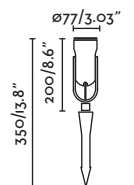

70037 ● Dark Grey/Gris Oscuro

Material Body Aluminium/Aluminio
Diff Transparent Glass/Cristal Transparente

Light Source COB LED 13W 3000K 750Lm

CRI >80

Driver incl. Yes

Class I

Voltage (V/Hz) 100V-240V/50-60HZ

IP 65

IK 08

Beam angle 28°

Cable 1.5 MT