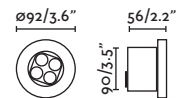

Tras

71702

● Matt Black/Negro Mate

Material Body Aluminium/Aluminio
Diff Transparent Glass/Cristal Transparente

Light Source SMD LED 8W 3000K 924Lm

CRI 90

Driver incl. No

Recom. Driver 98324015U

Class III

Voltage (V/Hz) 24V DC

IP 67

IK 09

Beam angle 13°

Cut out ø82x56