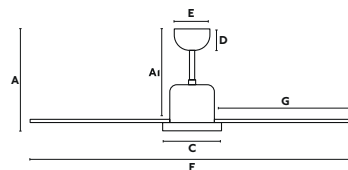

A	A1
460/18.11"	425/16.73"
B	C
220/8.66"	240/9.45"
D	E
50/2"	150/5.91"
F	G
ø2130/83.9"	950/37.4"

Adjustable intensity
Intensidad regulable

Smart option
Opción inteligente

Programmable from 1-4-8h
Programable de 1-4-8h