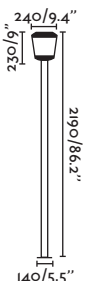

Plaza

75607

● Dark Grey/Gris Oscuro

Material Body Aluminium/Aluminio
Diff Transparent PC/PC Transparente

Light Source SMD LED 24W 3000K 1120Lm

CRI >80

Driver incl. Yes

Class I

Voltage (V/Hz) 100V-240V/50-60HZ

IP 54

IK 08