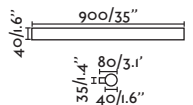

Volga

63509
63514

Shiny Chrome/Cromo Brillo
 Matt Black/Negro Mate

Material Body Aluminium/Aluminio
Diff Opal PMMA/PMMA Opal

Light Source SMD LED 18W 3000K 1300Lm

CRI >80

Driver incl. Yes

Class II

Voltage (V/Hz) 100V-240V/50-60HZ

IP 44