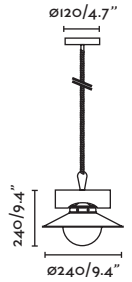

Marina

60004 ● Matt Black/Negro Mate

Material	Body Steel/Acero
	Diff Transparent Glass/Cristal Transparente
Light Source	1 E27 max. 15W
Bulb incl.	No
Recom. Bulb	17428
Class	II
IP	20
Cable	1.5 MT

Wall
317