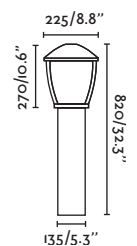

Wilma

75003 ● Dark Grey/Gris Oscuro

Material Body Aluminium/Aluminio
Diff Opal PC/PC Opal

Light Source 1 E27 max. 15W

Bulb incl. No

Recom. Bulb 17463/17498 Smart Bulb

Class I

IP 44