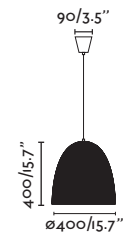

Liana

68569 ● Black/Negro + Natural Hemp/Cáñamo Natural

Material	Body Steel/Acero
	Shade Hemp/Cáñamo
Light Source	1 E27 max. 15W
Bulb incl.	No
Recom. Bulb	17463/17464
Class	I
IP	20
Cable	1.2 MT