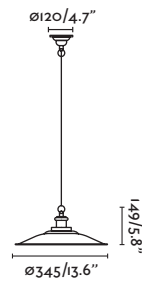

Lang

62804

● Shiny Black/Negro Brillo

62805

● Shiny Green/Verde Brillo

Material **Body** Steel/Acero
Light Source 1 E27 max. 15W
Bulb incl. No
Recom. Bulb 17426
Class I
IP 20
Cable 1.4 MT