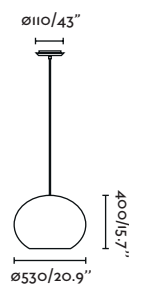

Haka

65134-75

●● Black/Negro + Rattan/Ratán

Material	Body Steel/Acero
	Shade Rattan/Ratán
Light Source	1 E27 max. 15W
Bulb incl.	No
Recom. Bulb	17426/17498 Smart Bulb
Class	I
IP	20
Cable	2 MT