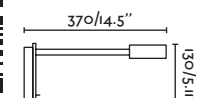

Juliet

41025N

- Shiny Chrome/Cromo Brillo

Material Body Aluminium+Steel/Aluminio+Acero
Light Source HIGH POWER LED 3W 3000K 150Lm
CRI >80
Driver incl. Yes
Class II
Voltage (V/Hz) 100V-240V/50-60HZ
IP 20
Beam angle 30°