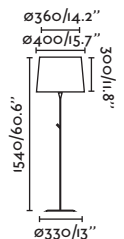

- 64312-41 Matt White/Blanco Mate + Beige
- 64312-42 Matt White/Blanco Mate + Yellow/Amarillo
- 64312-43 Matt White/Blanco Mate + Green/Verde
- 64313-41 Matt Black/Negro Mate + Beige
- 64313-42 Matt Black/Negro Mate + Yellow/Amarillo
- 64313-43 Matt Black/Negro Mate + Green/Verde

Material Body Steel/Acero
Shade Textile/Textil
Light Source 1 E27 max. 15W
Bulb incl. No
Recom. Bulb 17464
Class II
IP 20
Cable 1.8 MT