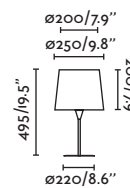

- 64310-38 Matt White/Blanco Mate + Beige
- 64310-39 Matt White/Blanco Mate + Yellow/Amarillo
- 64310-40 Matt White/Blanco Mate + Green/Verde
- 64311-38 Matt Black/Negro Mate + Beige
- 64311-39 Matt Black/Negro Mate + Yellow/Amarillo
- 64311-40 Matt Black/Negro Mate + Green/Verde

Material Body Steel/Acero
Shade Textile/Textil

Light Source 1 E27 max. 15W

Bulb incl. No

Recom. Bulb 17463/17498 Smart Bulb

Class II

IP 20

Cable 1.5 MT

⏻