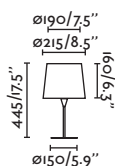

- 64316-35 White/Blanco + Beige
- 64316-36 White/Blanco + Yellow/Amarillo
- 64316-37 White/Blanco + Green/Verde
- 64317-35 Black/Negro + Beige
- 64317-36 Black/Negro + Yellow/Amarillo
- 64317-37 Black/Negro + Green/Verde

Material Body Steel/Acero
Shade Textile/Textil

Light Source 1 E27 max. 15W

Bulb incl. No

Recom. Bulb 17463/17498 Smart Bulb

Class II

IP 20

Cable 1.5 MT

⏻