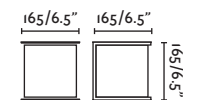

Kubick

70689

● Dark Grey/Gris Oscuro

70715

● Grey/Gris

Material	Body Aluminium/Aluminio Diff Opal PC/PC Opal
Light Source	1 E27 max. 15W
Bulb incl.	No
Recom. Bulb	17463/17498 Smart Bulb
Class	I
IP	44