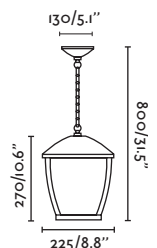

Wilma

75002

● Dark Grey/Gris Oscuro

Material

Body Aluminium/Aluminio

Diff Opal PC/PC Opal

Light Source

1 E27 max. 15W

Bulb incl.

No

Recom. Bulb

17463/17498 Smart Bulb

Class

I

IP

44

Cable

1.5 MT

Post
431

Wall
516