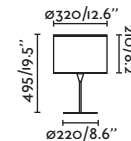

64311-48 ●● Matt Black/Negro Mate + Rattan/Ratán

Material Body Steel/Acero
Shade Rattan/Ratán

Light Source 1 E27 max. 15W

Bulb incl. No

Recom. Bulb 17463/17498 Smart Bulb

Class II

IP 20

Cable 1.5 MT