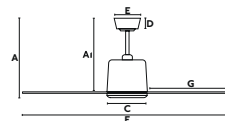

A	A1
335/13.19"	300/11.81"
B	C
200/7.87"	150/5.91"
D	E
65/2.6"	140/5.51"
F	G
ø1250/49.2"	600/23.62"