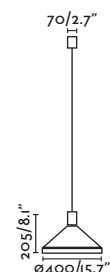

- 68595-1L Matt Black/Negro Mate + Grey/Gris
- 68596-1L Matt Black/Negro Mate + Beige/Beige
- 68597-1L Matt Black/Negro Mate + Terracotta/Terracota

Material **Body** Steel/Acero
Light Source 1 E27 max. 15W
Bulb incl. No
Recom. Bulb 17463/17498 Smart Bulb
Class II
IP 20
Cable 1.5 MT