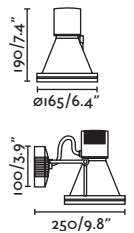

Project by Àlex & Manel Lluscà

71389 ● Dark Grey/Gris Oscuro

Material Body Aluminium/Aluminio
Diff Transparent Glass/Cristal Transparente

Light Source 1 E27 PAR38 max. 15W

Bulb incl. No

Recom. Bulb 17398/17400

Class I

IP 65