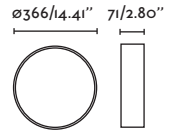

Vuk

64188
64188N NEW

- Matt White/Blanco Mate
- Matt Black/Negro Mate

Material Body Steel/Acero
Diff Opal PMMA/PMMA Opal

Light Source SMD LED 40W 2700K 3000Lm

CRI >80

Driver incl. Yes

Class II

Voltage (V/Hz) 220V- 240V/50-60HZ

IP 44