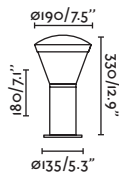

Twist by Estudi Ribaudí

71286 ● Dark Grey/Gris Oscuro

Material Body Aluminium/Aluminio
Diff Opal PC/PC Opal
Light Source SMD LED 10W 3000K 500Lm
CRI >80
Driver incl. Yes
Class I
Voltage (V/Hz) 100V-240V/50-60HZ
IP 65

Wall
504

Twist by Estudi Ribaudí

71287 ● Dark Grey/Gris Oscuro

Material Body Aluminium/Aluminio
Diff Opal PC/PC Opal
Light Source SMD LED 10W 3000K 500Lm
CRI >80
Driver incl. Yes
Class I
Voltage (V/Hz) 100V-240V/50-60HZ
IP 65

Shelby by Conillas

75537 ● Dark Grey/Gris Oscuro

Material Body Aluminium/Aluminio
Diff Transparent PC/PC Transparente
Light Source SMD LED 10W 3000K 600Lm
CRI >80
Driver incl. Yes
Class I
Voltage (V/Hz) 100V-240V/50-60HZ
IP 65

Wall
506

Shelby by Conillas

75538 ● Dark Grey/Gris Oscuro

Material Body Aluminium/Aluminio
Diff Transparent PC/PC Transparente
Light Source SMD LED 10W 3000K 600Lm
CRI >80
Driver incl. Yes
Class I
Voltage (V/Hz) 100V-240V/50-60HZ
IP 65