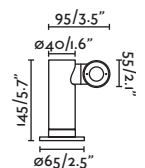

Spy-1

70782 ● Dark Grey/Gris Oscuro

Material Body Aluminium/Aluminio
Diff Opal Glass/Cristal Opal

Light Source COB LED 6W 3000K 500Lm

CRI >80

Driver incl. Yes

Class I

Voltage (V/Hz) 220V- 240V/50-60HZ

IP 65

Beam angle 30°