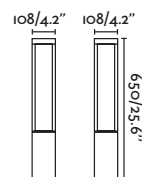

Naya

71198

● Dark Grey/Gris Oscuro

Material

Body Aluminium/Aluminio

Diff Transparent PC/PC Transparente

Light Source

SMD LED 8W 3000K 180Lm

CRI

>80

Driver incl.

Yes

Class

I

Voltage (V/Hz)

100V-240V/50-60HZ

IP

54

Beam angle

120°

Naya

71199

● Dark Grey/Gris Oscuro

Material

Body Aluminium/Aluminio

Diff Transparent PC/PC Transparente

Light Source

SMD LED 8W 3000K 180Lm

CRI

>80

Driver incl.

Yes

Class

I

Voltage (V/Hz)

100V-240V/50-60HZ

IP

54

Beam angle

120°

Agra

70755

● Dark Grey/Gris Oscuro

70756

● Brown/Marrón

Material

Body Aluminium/Aluminio

Diff Transparent Glass/Cristal Transparente

Light Source

COB LED 9W 3000K 420Lm

CRI

>80

Driver incl.

Yes

Class

I

Voltage (V/Hz)

100V-240V/50-60HZ

IP

55

Agra

70753

● Dark Grey/Gris Oscuro

70754

● Brown/Marrón

Material

Body Aluminium/Aluminio

Diff Transparent Glass/Cristal Transparente

Light Source

COB LED 9W 3000K 420Lm

CRI

>80

Driver incl.

Yes

Class

I

Voltage (V/Hz)

100V-240V/50-60HZ

IP

55