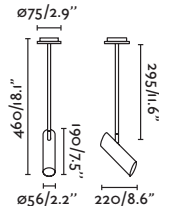

Link by Estudi Ribaudí

29879

● Matt White/Blanco Mate

29880

● Matt Black/Negro Mate

Material Body Steel/Acero

Light Source 4 GU10 max. 8W

Bulb incl. No

Recom. Bulb 17320/97685327

Class I

IP

20
350° 90°