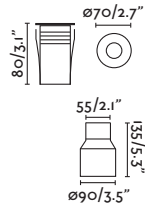

Cut out

ø90x135

SEA SIDE
SUITABLE