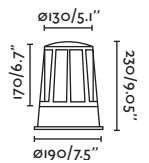

Surat

72310

● Dark Grey/Gris Oscuro

Material

Body Aluminium/Aluminio

Diff Transparent Glass/Cristal Transparente

Light Source

1 E27 max. 15W

Bulb incl.

No

Recom. Bulb

17463/17498 Smart Bulb

Class

I

IP

54