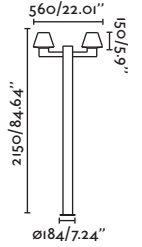

Mistu by Faro Lab

74435F2-02 ● Dark Grey/Gris Oscuro

Material	Body Aluminium/Aluminio Diff Opal PMMA/PMMA Opal
Light Source	2 E27 max. 15W
Bulb incl.	No
Recom. Bulb	17437
Class	I
IP	44

Bollard
436

Post
434

Suspended
492

Wall
514