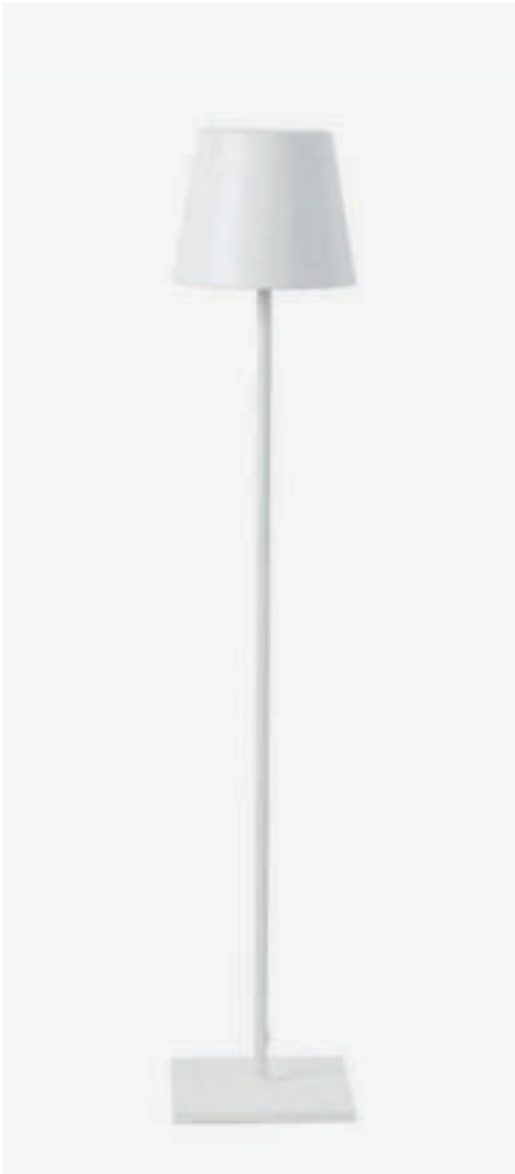

Toc

70786

- Matt White/Blanco Mate

Material Body Aluminium/Aluminio
Diff Opal PC/PC Opal

Light Source SMD LED 5W 3000K 468Lm

Driver incl. Yes

Class II

Voltage (V/Hz) 100V-240V/50-60HZ

IP 54

Battery incl. Yes

9h Charge Max. 9h Worktime

USB JACK