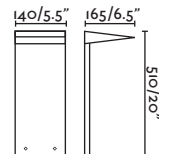

IP

54

7h Charge Max. 3h Worktime