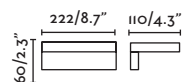

IP

20

Corb

40135

● Matt White/Blanco Mate

40136

● Matt Black/Negro Mate

Material

Body Aluminium/Aluminio

Light Source

1 GU10 max. 8W

Bulb incl.

No

Recom. Bulb

17316/17320

Class

I

IP

20