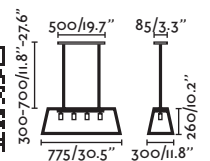

Rose

65081 ● Matt Black/Negro Mate

Material Body Steel/Acero
Diff Transparent Glass/Cristal Transparente

Light Source 4 E27 max. 15W

Bulb incl. No

Recom. Bulb 17429

Class I

IP 20

Cable 0.7 MT