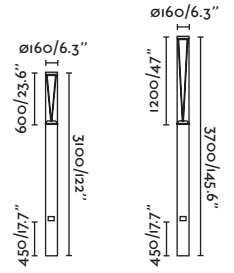

Rush

Body Aluminium/Aluminio
Diff Transparent Polycarbonate/
Policarbonato trasparente

COB LED
MacAdam Steps
Risk Group
Lumen maintenance
Heat dissipation

VOSSLOH-SCHWABE
2
1
L90 B10 up to 89.000h
Tested at high ambient temperature

IP65 | CRI90 | IK10 | 100-240V | 50-60Hz | Driver incl. | optional | optional

Rush 38W	CCT	FLUX	LENS
750200	2700K	3322Lm	360
750200C	2700K	3322Lm	360
750200D	2700K	3322Lm	360
750201	2700K	3079Lm	360
750201C	2700K	3079Lm	360
750201D	2700K	3079Lm	360
750202	2700K	2397Lm	180
750202C	2700K	2397Lm	180
750202D	2700K	2397Lm	180
750210	3000K	3322Lm	360
750210C	3000K	3322Lm	360
750210D	3000K	3322Lm	360
750211	3000K	3079Lm	360
750211C	3000K	3079Lm	360
750211D	3000K	3079Lm	360
750212	3000K	2397Lm	180
750212C	3000K	2397Lm	180
750212D	3000K	2397Lm	180
750220	4000K	3322Lm	360
750220C	4000K	3322Lm	360
750220D	4000K	3322Lm	360
750221	4000K	3079Lm	360
750221C	4000K	3079Lm	360
750221D	4000K	3079Lm	360
750222	4000K	2397Lm	180
750222C	4000K	2397Lm	180
750222D	4000K	2397Lm	180

Rush 38W	CCT	FLUX	LENS
750300	2700K	2972Lm	360
750300C	2700K	2972Lm	360
750300D	2700K	2972Lm	360
750301	2700K	2921Lm	360
750301C	2700K	2921Lm	360
750301D	2700K	2921Lm	360
750302	2700K	2576Lm	180
750302C	2700K	2576Lm	180
750302D	2700K	2576Lm	180
750310	3000K	2972Lm	360
750310C	3000K	2972Lm	360
750310D	3000K	2972Lm	360
750311	3000K	2921Lm	360
750311C	3000K	2921Lm	360
750311D	3000K	2921Lm	360
750312	3000K	2576Lm	180
750312C	3000K	2576Lm	180
750312D	3000K	2576Lm	180
750320	4000K	2972Lm	360
750320C	4000K	2972Lm	360
750320D	4000K	2972Lm	360
750321	4000K	2921Lm	360
750321C	4000K	2921Lm	360
750321D	4000K	2921Lm	360
750322	4000K	2576Lm	180
750322C	4000K	2576Lm	180
750322D	4000K	2576Lm	180