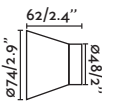

Kera

62300

● Shiny White/Blanco Brillo

62301

● Shiny Black/Negro Brillo

Material Body Ceramic/Cerámica
Light Source 1 E27 max. 15W
Bulb incl. No
Recom. Bulb 17463/17464
Class II
IP 20