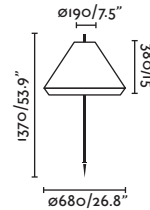

T70

71575P-05

71575P-06

Material

● Dark Grey/Gris Oscuro + Cream/Crema
 ● Dark Grey/Gris Oscuro + Brown/Marrón
Shade Textilene
Body Aluminium/Aluminio
Diff PEMD

R45

1.5mt 71575P-04

0.87mt 71576P-04