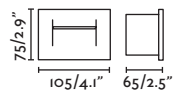

Horus

70154

- Grey/Gris

Material	Body Aluminium/Aluminio
	Diff Transparent Glass/Cristal Transparente
Light Source	SMD LED 4W 3000K 60Lm
CRI	>80
Driver incl.	Yes
Class	I
Voltage (V/Hz)	100V-240V/50-60HZ
IP	65
IK	08
Beam angle	50°
Cut out	62x98