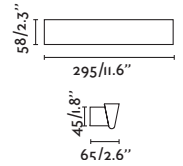

Conik by Àlex & Manel Llusçà

64219 ● Matt White/Blanco Mate

Material Body Aluminium/Aluminio
Diff Opal PMMA/PMMA Opal
Light Source SMD LED 8W 3000K 800Lm
CRI >80
Driver incl. Yes
Class II
Voltage (V/Hz) 100V-240V/50-60HZ
IP 20