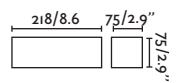

Chera

63175

● Matt White/Blanco Mate

Material Body Plaster/Yeso
Light Source 1 R7S 78mm max. 8W
Bulb incl. No
Recom. Bulb 17499
Class I
IP 20

Eaco

63176

● Matt White/Blanco Mate

Material Body Plaster/Yeso
Light Source 1 G9 max. 6W
Bulb incl. No
Recom. Bulb 17466
Class I
IP 20