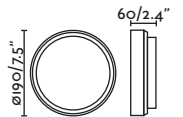

Tom

70682

● Dark Grey/Gris Oscuro

70683

● Matt White/Blanco Mate

Material Body ABS
Diff Opal PC/PC Opal

Light Source SMD LED 11W 3000K 600Lm

CRI >80

Driver incl. Yes

Class II

Voltage (V/Hz) 100V-240V/50-60HZ

IP 65

IK 10

SEA SIDE SUITABLE