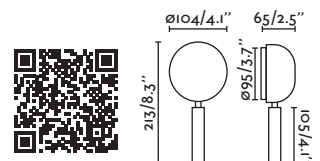

- 62350 Shiny White/Blanco Brillo
- 62351 Matt Black/Negro Mate
- 62352 Shiny Yellow/Amarillo Brillo
- 62353 Shiny Red/Rojo Brillo

Material Body Aluminium/Aluminio
Light Source SMD LED 3W 3000K 180Lm
CRI >80
Driver incl. Yes
Class II
Voltage (V/Hz) 100V-240V/50-60HZ
IP 20