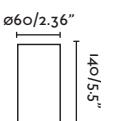

- 62170 Matt White/Blanco Mate
- 62171 Matt Black/Negro Mate
- 62172 Old Gold/Oro Viejo

Material Body Aluminium/Aluminio
Light Source 1 E27 max. 15W
Bulb incl. No
Recom. Bulb 17429/17464
Class II
IP 20