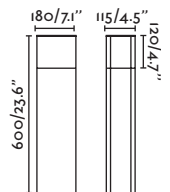

Datna by Àlex & Manel Llusçà

74442 ● Dark Grey/Gris Oscuro

Material Body Aluminium/Aluminio
Diff Opal PC/PC Opal
Light Source 1 E27 max. 15W
Bulb incl. No
Recom. Bulb 17463/17498 Smart Bulb
Class I
IP 44