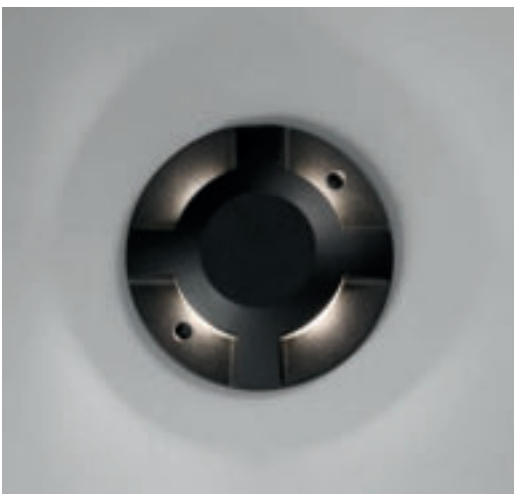

Loth

70287

Matt Black/Negro Mate

Material Body Aluminium/Aluminio
Diff Opal PC/PC Opal

Light Source COB LED 13W 3000K 400Lm

CRI >80

Driver incl. Yes

Class I

Voltage (V/Hz) 220V- 240V/50-60HZ

IP 67

IK 10