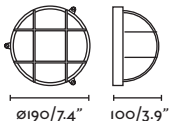

Noray

70999 Brass/Latón

Material Body Brass/Latón
Diff Transparent Glass/Cristal Transparente

Light Source 1 E27 max. 15W

Bulb incl. No

Recom. Bulb 17463/17498 Smart Bulb

Class I

IP 65

SEA SIDE
SUITABLE