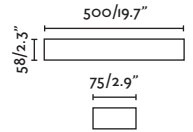

Doro

- 71906 ● Matt White/Blanco Mate
- 71907 ● Dark Grey/Gris Oscuro
- 71908 ● Rust Brown/Marrón Oxido

Material Body Aluminium/Aluminio
Diff Transparent Glass/Cristal Transparente

Light Source SMD LED 28W 3000K 2700Lm
CRI >80
Driver incl. Yes
Class I
Voltage (V/Hz) 220V- 240V/50-60HZ
IP 65