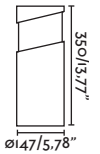

Block by Àlex & Manel Llusçà

74141 ● Grey Cement/Cemento Gris

Material Body Concrete/Cemento
Diff Opal Glass/Cristal Opal

Light Source 1 E27 max. 15W

Bulb incl. No

Recom. Bulb 17463/17498 Smart Bulb

Class I

IP 65

IK 05

SEA SIDE SUITABLE