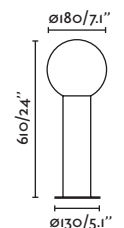

Moon by Faro Lab

74434B-01 ● Dark Grey/Gris Oscuro

Material Body Aluminium/Aluminio
Diff Opal PMMA/PMMA Opal

Light Source 1 E27 max. 15W

Bulb incl. No

Recom. Bulb 17437

Class I

IP 44

Post
434

Suspended
492

Wall
514