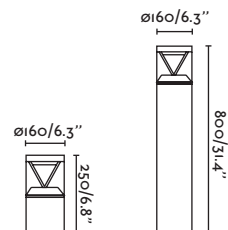

Rush

Body Aluminium/Aluminio
Diff Transparent Polycarbonate/
Policarbonato trasparente

COB LED
MacAdam Steps
Risk Group
Lumen maintenance
Heat dissipation

VOSSLOH-SCHWABE
2
1
L90 B10 up to 89.000h
Tested at high ambient temperature

IP65 | CRI90 | IK10 | 100-240V | 50-60Hz | Driver incl. | optional | optional | CASAMBI optional

Rush 14W	CCT	FLUX	LENS
750000	2700K	830Lm	360
750000C	2700K	830Lm	360
750000D	2700K	830Lm	360
750001	2700K	980Lm	360
750001C	2700K	980Lm	360
750001D	2700K	980Lm	360
750002	2700K	795Lm	180
750002C	2700K	795Lm	180
750002D	2700K	795Lm	180
750010	3000K	830Lm	360
750010C	3000K	830Lm	360
750010D	3000K	830Lm	360
750011	3000K	980Lm	360
750011C	3000K	980Lm	360
750011D	3000K	980Lm	360
750012	3000K	795Lm	180
750012C	3000K	795Lm	180
750012D	3000K	795Lm	180
750020	4000K	830Lm	360
750020C	4000K	830Lm	360
750020D	4000K	830Lm	360
750021	4000K	980Lm	360
750021C	4000K	980Lm	360
750021D	4000K	980Lm	360
750022	4000K	795Lm	180
750022C	4000K	795Lm	180
750022D	4000K	795Lm	180