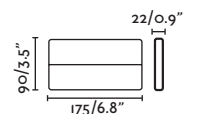

Aday

70646

● Matt White/Blanco Mate

70647

● Dark Grey/Gris Oscuro

Material	Body Aluminium/Aluminio Diff Opal Glass/Cristal Opal
Light Source	SMD LED 13W 3000K 787Lm
CRI	>80
Driver incl.	Yes
Class	I
Voltage (V/Hz)	220V- 240V/50-60HZ
IP	54
IK	08