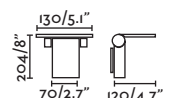

Wood

74455

- Dark Grey/Gris Oscuro

Material Body Aluminium/Aluminio
Diff Opal PC/PC Opal

Light Source SMD LED 11W 3000K 600Lm

CRI >80

Driver incl. Yes

Class I

Voltage (V/Hz) 100V-240V/50-60HZ

IP 54

Beam angle 95°
↕ 90°