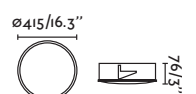

Luan

42931

● Matt White/Blanco Mate

Material	Body Aluminium/Aluminio Diff Opal PMMA/PMMA Opal
Light Source	SMD LED 40W 3000K 3200Lm
CRI	>80
Driver incl.	Yes
Class	II
Voltage (V/Hz)	100V-240V/50-60HZ
IP	44
Cut out	ø375