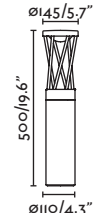

Twist by Estudi Ribaudí

71287 ● Dark Grey/Gris Oscuro

Material Body Aluminium/Aluminio
Diff Opal PC/PC Opal
Light Source SMD LED 10W 3000K 500Lm
CRI >80
Driver incl. Yes
Class I
Voltage (V/Hz) 100V-240V/50-60HZ
IP 65

Shelby by Conillas

75537 ● Dark Grey/Gris Oscuro

Material Body Aluminium/Aluminio
Diff Transparent PC/PC Transparente
Light Source SMD LED 10W 3000K 600Lm
CRI >80
Driver incl. Yes
Class I
Voltage (V/Hz) 100V-240V/50-60HZ
IP 65

Wall
506