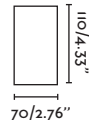

Sven

63269

● Matt White/Blanco Mate

Material	Body Plaster/Yeso
Light Source	1 GU10 max. 8W
Bulb incl.	No
Recom. Bulb	17320/97685327
Class	I
IP	20