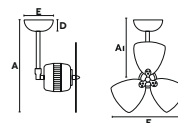

A	A1
540/21.26"	450/17.72"
B	C
D	E
60/2.4"	145/5.71"
F	G
ø460/18.1"	200/7.87"