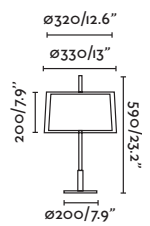

Saba

68545

●● Matt Nickel/Níquel Mate + Black/Negro

Material Body Steel/Acero
Shade Textile/Textil
Light Source 1 E27 max. 15W
Bulb incl. No
Recom. Bulb 17463/17498 Smart Bulb
Class II
IP 20
Cable 1.7 MT