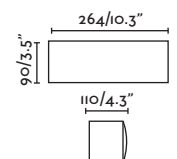

Ancora by Àlex & Manel Lluscà

74401 ● Dark Grey/Gris Oscuro

Material Body Aluminium/Aluminio
Diff Opal PC/PC Opal

Light Source 1 E27 max. 15W

Bulb incl. No

Recom. Bulb 17463/17498 Smart Bulb

Class I

IP 44