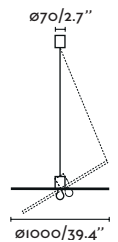

68590-70 Matt Black/Negro Mate + Rattan/Ratán

Material **Body** Steel/Acero
Shade Rattan/Ratán

Light Source 1 E27 max. 15W

Bulb incl. No

Recom. Bulb 17426/17498 Smart Bulb

Class II

IP 20

Cable 1.5 MT