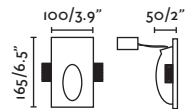

Plas

63281 ● Matt White/Blanco Mate

Material Body Plaster/Yeso
Light Source HIGH POWER LED 1W 3000K 112Lm
CRI >80
Driver incl. No
Recom. Driver 98310103
Class III
IP 20
Cut out 175x110

*Drivers info pag. 746-747