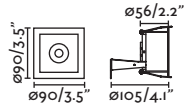

Cut out 78x78x56

IP65

Clear

02100301

● Matt White/Blanco Mate

Material Body Aluminium/Aluminio
Diff Transparent Glass/Cristal Transparente

Light Source COB LED 7W 3000K 403Lm

CRI >80