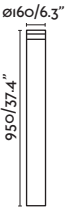

Bast

70292

● Dark Grey/Gris Oscuro

Material **Body** Aluminium+PC/Aluminio+PC
Diff Transparent PC/PC Transparente

Light Source SMD LED 25W 3000K 2100Lm
CRI >80
Driver incl. Yes
Class I
Voltage (V/Hz) 220V- 240V/50-60HZ
IP 65
IK 10
Beam angle 360°