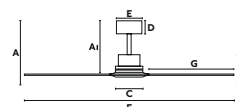

ø1680
617

ø1070
719

Material Body Steel/Acero
Material Blades Wood/Madera
W 14-30-65
RPM 90-140-180
Airflow 147.56 m3 min
V/Hz 220V- 240V/50HZ
Accesories ☒ 33928 Wall Control 3 speeds
33929 Remote Control/dimer-on-off
33937 Remote Control/Programmer
Opt. downrod Page 738