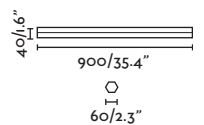

IP44

Gala

63504

Shiny Chrome/Cromo Brillo

63505

Satin Gold/Oro Satinado

Material

Body Aluminium/Aluminio

Diff Opal Glass/Cristal Opal

Light Source

1 G9 max. 6W

Bulb incl.

No

Recom. Bulb

17495

Class

II

IP

44

IP44

Lago

63503

Shiny Chrome/Cromo Brillo

Material

Body Aluminium/Aluminio

Diff Opal Glass/Cristal Opal

Light Source

1 G9 max. 6W

Bulb incl.

No

Recom. Bulb

17495

Class

II

IP

44

IP44

Edge

63500

Shiny Chrome/Cromo Brillo

Material

Body Aluminium/Aluminio

Diff Opal PMMA/PMMA Opal

Light Source

SMD LED 8W 4000K 500Lm

CRI

>80

Driver incl.

Yes

Class

II

Voltage (V/Hz)

100V-240V/50-60HZ

IP

44

IP44

Edge

63502

Shiny Chrome/Cromo Brillo

Material

Body Aluminium/Aluminio

Diff Opal PMMA/PMMA Opal

Light Source

SMD LED 18W 4000K 1300Lm

CRI

>80

Driver incl.

Yes

Class

II

Voltage (V/Hz)

100V-240V/50-60HZ

IP

44