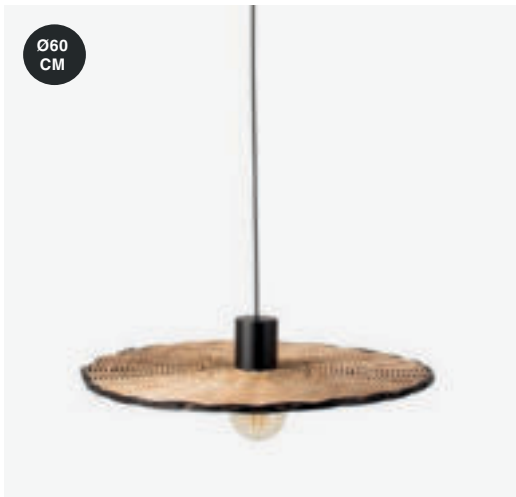

68590-69 Matt Black/Negro Mate + Rattan/Ratán

Material **Body** Steel/Acero
Shade Rattan/Ratán

Light Source 1 E27 max. 15W

Bulb incl. No

Recom. Bulb 17426/17498 Smart Bulb

Class II

IP 20

Cable 1.5 MT