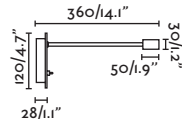

Sami

41023

● Matt White/Blanco Mate

Material	Body Aluminium+Steel+Silicone/Aluminio+Acero+Silicona
Light Source	HIGH POWER LED 3W 2700K 120Lm
CRI	>80
Driver incl.	Yes
Class	II
Voltage (V/Hz)	100V-240V/50-60HZ
IP	20
Beam angle	30° 350°