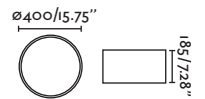

Seven

68323

●● Matt White/Blanco Mate + White/Blanco

Material

Body Steel/Acero
Diff White Textile/Textil Blanco
Shade Textile/Textil

Light Source

SMD LED 20W 1313Lm

Dimmable K

3000 - 4000 - 6000K

CRI

>80

Driver incl.

Yes

Class

I

Voltage (V/Hz)

220V- 240V/50-60HZ

IP

20

Suspended
185

Seven

68298

●● Matt White/Blanco Mate + White/Blanco

Material

Body Steel/Acero
Diff White Textile/Textil Blanco
Shade Textile/Textil

Light Source

2 E27 max. 15W

Bulb incl.

No

Recom. Bulb

17463/17498 Smart Bulb

Class

I

IP

20

Seven

68317

●● Matt White/Blanco Mate + White/Blanco

Material

Body Steel/Acero
Diff White Textile/Textil Blanco
Shade Textile/Textil

Light Source

3 E27 max. 15W

Bulb incl.

No

Recom. Bulb

17463/17498 Smart Bulb

Class

I

IP

20