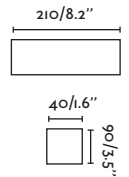

Nash

62819 ● Matt White/Blanco Mate

62821 ● Matt Black/Negro Mate

Material Body Aluminium/Aluminio
Diff Opal PC/PC Opal
Light Source SMD LED 8W 3000K 450Lm
CRI >80
Driver incl. Yes
Class I
Voltage (V/Hz) 220V- 240V/50-60HZ
IP 20