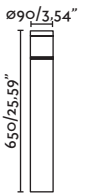

Plim

71299

● Dark Grey/Gris Oscuro

Material

Body Aluminium/Aluminio

Diff Transparent PC/PC Transparente

Light Source

SMD LED 10W 3000K 250Lm

CRI

>80

Driver incl.

Yes

Class

I

Voltage (V/Hz)

100V-240V/50-60HZ

IP

65

IK

08

Wall
510

Plim

71300

● Dark Grey/Gris Oscuro

Material

Body Aluminium/Aluminio

Diff Opal PC/PC Opal

Light Source

SMD LED 10W 3000K 250Lm

CRI

>80

Driver incl.

Yes

Class

I

Voltage (V/Hz)

100V-240V/50-60HZ

IP

65

IK

08

Plim

71301

● Dark Grey/Gris Oscuro

Material

Body Aluminium/Aluminio

Diff Transparent PC/PC Transparente

Light Source

SMD LED 10W 3000K 250Lm

CRI

>80

Driver incl.

Yes

Class

I

Voltage (V/Hz)

100V-240V/50-60HZ

IP

65

IK

08