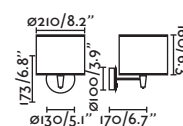

64307-47 Matt Black/Negro Mate + Rattan/Ratán

Material **Body** Steel/Acero
Shade Rattan/Ratán
Light Source 1 E27 max. 15W
Bulb incl. No
Recom. Bulb 17463/17498 Smart Bulb
Class I
IP 20

Suspended Table&Floor
160 78