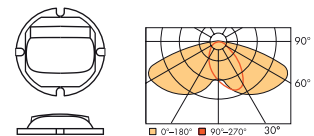

ASSYMETRICAL LENS

Optical efficiency 93%

Optimal installation ratio 4:1
(Pole distance to pole height)