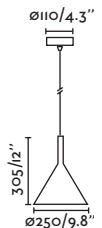

Pam

64162 Black/Negro + Matt Gold/Oro Mate

Material Body Steel/Acero
Diff Opal PMMA/PMMA Opal

Light Source SMD LED 24W 3000K 1875Lm

CRI >80

Driver incl. Yes

Class II

Voltage (V/Hz) 100V-240V/50-60HZ

IP 20

Beam angle 120°

Cable 1.5 MT