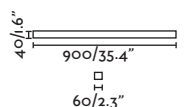

Nilo

63317

Matt Black/Negro Mate

63319

Shiny Chrome/Cromo Brillo

Material	Body Aluminium/Aluminio Diff Opal PMMA/PMMA Opal
Light Source	SMD LED 18W 3000K 1400Lm
CRI	>80
Driver incl.	Yes
Class	II
Voltage (V/Hz)	100V-240V/50-60HZ
IP	44