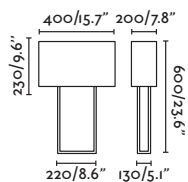

29984 Matt White/Blanco Mate + Beige
29985 Brown/Marrón + Beige

Material **Body** Steel/Acero
Diff Beige Textile/Textil Beige
Shade Textile/Textil

Light Source 2 E27 max. 15W

Bulb incl. No

Recom. Bulb 17463

Class II

IP 20

Cable 1.7 MT

29979 Brown/Marrón + Beige

Material **Body** Steel/Acero
Diff Beige Textile/Textil Beige
Shade Textile/Textil

Light Source 2 E27 max. 15W

Bulb incl. No

Recom. Bulb 17462

Class II

IP 20

Cable 3.5 MT

Suspended
174

Wall
274