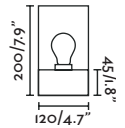

Olot

71372

71374

● Matt White/Blanco Mate

● Dark Grey/Gris Oscuro

Material

Body Aluminium/Aluminio

Diff Transparent Glass/Cristal Transparente

Light Source

1 GU10 max. 8W

Bulb incl.

No

Recom. Bulb

97685327

Class

I

IP

44