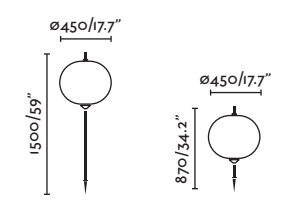

R55

71575P-01

Material

● Dark Grey/Gris Oscuro + White/Blanco
Shade PEMD
Body Aluminium/Aluminio