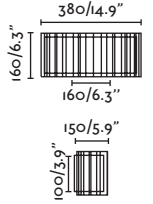

Retro by Àlex & Manel Llusçà

20045 Matt Copper/Cobre Mate
20049 Matt Black/Negro Mate

Material Body Steel/Acero
Light Source 1 E14 max. 8W
Bulb incl. No
Recom. Bulb 17461
Class I
IP 20
350° 90°

Suspended 134