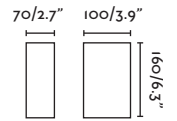

Lace

70811

● Dark Grey/Gris Oscuro

Material

Body Aluminium/Aluminio

Diff Transparent Glass/Cristal Transparente

Light Source

HIGH POWER LED 6W 4000K 315Lm

CRI

>80

Driver incl.

Yes

Class

I

Voltage (V/Hz)

100V-240V/50-60HZ

IP

54

Beam angle

110°