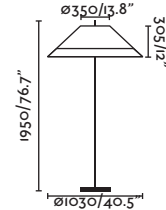

Material

● Dark Grey/Gris Oscuro + Brown/Marrón
Shade Synthetic wicker/Mimbre sintético
Body Aluminium+Concrete/Aluminio+Cemento
Diff PEMD

W70

1.95mt 71569-07

1.2mt 71575-07

Material

● Dark Grey/Gris Oscuro + Brown/Marrón
 ● Dark Grey/Gris Oscuro + Brown/Marrón
Shade Synthetic wicker/Mimbre sintético
Body Aluminium/Aluminio
Diff PEMD