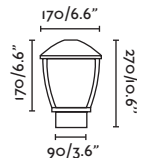

Wilma

74997 ● Dark Grey/Gris Oscuro

Material Body Aluminium/Aluminio
Diff Opal PC/PC Opal

Light Source 1 E27 max. 15W

Bulb incl. No

Recom. Bulb 17463/17498 Smart Bulb

Class I

IP 44

Suspended
493

Wall
516