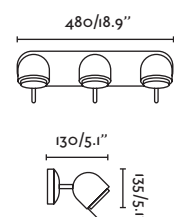

43502 ● Grey/Gris

Material Body Concrete+Steel/Cemento+Acero
Light Source 3 GU10 max. 8W
Bulb incl. No
Recom. Bulb 97685327
Class I

IP 20
350° 90°