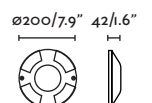

Loth

70287

Matt Black/Negro Mate

Material Body Aluminium/Aluminio
Diff Opal PC/PC Opal

Light Source COB LED 13W 3000K 400Lm

CRI >80

Driver incl. Yes

Class I

Voltage (V/Hz) 220V- 240V/50-60HZ

IP 67

IK 10