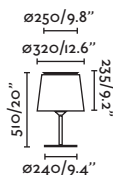

- 20304-82 White/Blanco + White/Blanco
- 20305-83 Matt Black/Negro Mate + Black/Negro
- 20305-84 Matt Black/Negro Mate + Green/Verde

Material **Body** Steel/Acero
Diff White Steel/Acero Blanco
Shade Textile/Textil

Light Source 1 E27 max. 15W
Bulb incl. No
Recom. Bulb 17463/17498 Smart Bulb
Class II
IP 20
Cable 2 MT