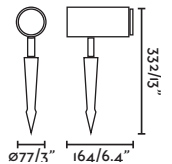

Plom

70913 ● Dark Grey/Gris Oscuro

Material Body Aluminium/Aluminio
Diff Transparent PMMA/PMMA Transparente

Light Source COB LED 9W 3000K 635Lm

Dimmable W 200Lm / 635Lm

CRI >80

Driver incl. Yes

Class I

Voltage (V/Hz) 100V-240V/50-60HZ

IP 64

Cable 0.3 MT