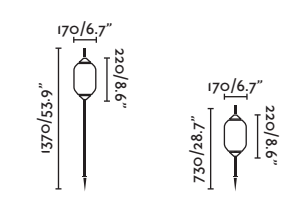

Spike Estaca

Light Source 1 E27 max. 15W
Bulb incl. No
Recom. Bulb 17463
IP 65
Cable 2 MT

W70

71575P-07

Material

● Dark Grey/Gris Oscuro + Brown/Marrón
Shade Synthetic wicker/Mimbre sintético
Body Aluminium/Aluminio
Diff PEMD

T70

71575P-05

71575P-06

Material

● Dark Grey/Gris Oscuro + Cream/Crema
● Dark Grey/Gris Oscuro + Brown/Marrón
Shade Textilene
Body Aluminium/Aluminio
Diff PEMD

R45

1.5mt 71575P-04

0.87mt 71576P-04

Material

● Dark Grey/Gris Oscuro + White/Blanco
● Dark Grey/Gris Oscuro + White/Blanco
Shade PEMD
Body Aluminium/Aluminio

R55

71575P-01

Material

● Dark Grey/Gris Oscuro + White/Blanco
Shade PEMD
Body Aluminium/Aluminio

R17

1.37mt 71575P-03

0.73mt 71576P-03

Material

● Dark Grey/Gris Oscuro + White/Blanco
● Dark Grey/Gris Oscuro + White/Blanco
Shade PEMD
Body Aluminium/Aluminio