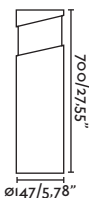

Block by Àlex & Manel Llusçà

74142 ● Grey Cement/Cemento Gris

Material Body Concrete/Cemento
Diff Opal Glass/Cristal Opal

Light Source 1 E27 max. 15W

Bulb incl. No

Recom. Bulb 17463/17498 Smart Bulb

Class I

IP 65

IK 06

SEA SIDE SUITABLE