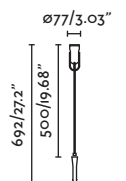

70038 ● Dark Grey/Gris Oscuro

Material Body Aluminium/Aluminio
Diff Transparent Glass/Cristal Transparente

Light Source COB LED 13W 3000K 750Lm

CRI >80

Driver incl. Yes

Class I

Voltage (V/Hz) 100V-240V/50-60HZ

IP 65

IK 08

Beam angle 28°

Cable 1.5 MT