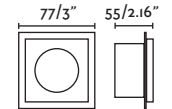

Galo

70266

● Matt White/Blanco Mate

Material	Body Aluminium/Aluminio Diff Transparent Glass/Cristal Transparente
Light Source	COB LED 3W 3000K 200Lm
CRI	>80
Driver incl.	Yes
Class	I
Voltage (V/Hz)	100V-240V/50-60HZ
IP	54
IK	05
Cut out	73x73