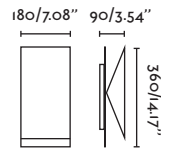

Homs

63167

● Matt White/Blanco Mate

Material Body Steel/Acero
Light Source 1 R7S 78mm max. 8W
Bulb incl. No
Recom. Bulb 17499
Class I
IP 20