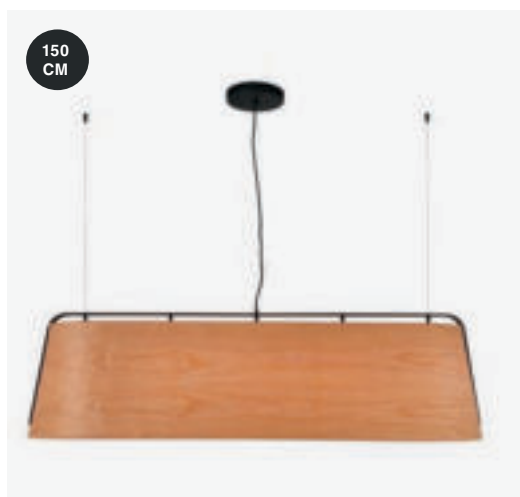

29849 Matt Black/Negro Mate + Cherry/Cerezo

Material **Body** Steel/Acero
Shade Wood/Madera
Light Source 5 E27 max. 15W
Bulb incl. No
Recom. Bulb 17463/17464
Class II
IP 20
Cable 2 MT