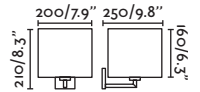

Sahara

62705

62706

- Shiny Chrome/Cromo Brillo + Beige
- Shiny Chrome/Cromo Brillo + White/Blanco

Material **Body** Steel/Acero
Shade Textile/Textil

Light Source 1 E27 max. 15W
Bulb incl. No
Recom. Bulb 17463/17498 Smart Bulb
Class I
IP 20