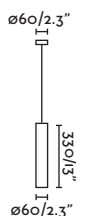

Ceiling
207

Recessed
374

Spot
346

Track
386

Wall
326