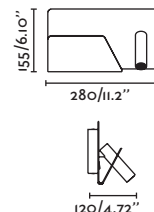

Left reader/Lector izquierdo

- 62124 Matt White/Blanco Mate
- 62125 Grey/Gris

Material Body Aluminium+Steel/Aluminio+Acero
Light Source HIGH POWER LED 3W 3000K 140Lm
CRI >80
Driver incl. Yes
Class I
Voltage (V/Hz) 100V-240V/50-60HZ
IP 20

Beam angle 30°
350° 90°