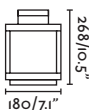

Cage

75608

● Dark Grey/Gris Oscuro

Material	Body Aluminium/Aluminio Diff Opal PC/PC Opal
Light Source	SMD LED 12W 2700K 990Lm
CRI	=80
Driver incl.	Yes
Class	I
Voltage (V/Hz)	220V- 240V/50-60HZ
IP	65
Cable	2 MT

Argus

70784

● Dark Grey/Gris Oscuro

Material	Body Aluminium/Aluminio Diff Transparent PMMA/PMMA Transparente
Light Source	SMD LED 2W 3000K 220Lm
CRI	>80
Driver incl.	Yes
Class	III
Voltage (V/Hz)	5V DC
IP	54
Battery incl.	Yes 5h Charge Max. 9h Worktime
USB	MICRO USB

100lm

250lm

400lm

Kerala

74454

● Dark Grey/Gris Oscuro

Material	Body Aluminium/Aluminio Diff Transparent Glass/Cristal Transparente
Light Source	SMD LED 5W 3000K 400Lm
Dimmable W	100Lm / 250Lm / 400Lm
CRI	>80
Driver incl.	Yes
Class	III
IP	54
Battery incl.	Yes 8h Charge Max. 6h Worktime

USB

MICRO USB

Wall
511