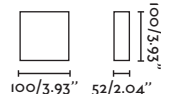

Kaula

70405

● Satin Stainless/Inoxidable Satinado

Material	Body Stainless steel 316L/Acero inoxidable 316L Diff Opal PMMA/PMMA Opal
Light Source	SMD LED 9W 3000K 400Lm
CRI	>80
Driver incl.	Yes
Class	I
Voltage (V/Hz)	220V- 240V/50-60HZ
IP	44