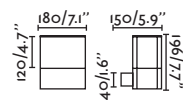

Material

Body Aluminium/Aluminio

Diff Opal PC/PC Opal

Light Source 1 E27 max. 15W

Bulb incl. No

Recom. Bulb 17463/17498 Smart Bulb

Class I

IP 44

Bollard
426

Pole
464