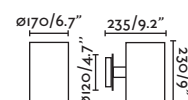

20032-80

20032-81

● ○ Black/Negro + Beige

● ● Black/Negro + Green/Verde

Material

Body Steel/Acero

Shade Steel/Acero

Light Source

1 E27 max. 15W

Bulb incl.

No

Recom. Bulb

17463/17498 Smart Bulb

Reader

1W, 3000K, 100Lm

Driver incl.

Yes

Class

I

Voltage (V/Hz)

100V-240V/50-60HZ

IP

20

360°