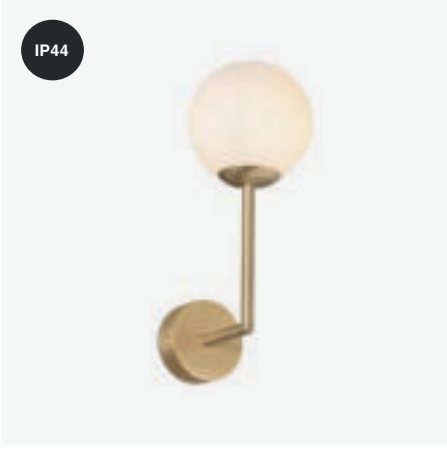

IP44

Gala

63504

Shiny Chrome/Cromo Brillo

63505

Satin Gold/Oro Satinado

Material

Body Aluminium/Aluminio

Diff Opal Glass/Cristal Opal

Light Source

1 G9 max. 6W

Bulb incl.

No

Recom. Bulb

17495

Class

II

IP

44