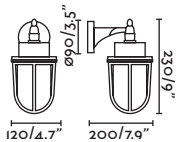

Nahir

70992 Brass/Latón

Material Body Brass/Latón
Diff Transparent Glass/Cristal Transparente

Light Source 1 E27 max. 15W

Bulb incl. No

Recom. Bulb 17463/17498 Smart Bulb

Class I

IP 44

SEA SIDE
SUITABLE