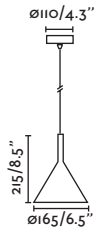

Pam

64159 Matt White/Blanco Mate
64160 Black/Negro + Matt Gold/Oro Mate

Material Body Steel/Acero
Diff Opal PMMA/PMMA Opal

Light Source SMD LED 11W 3000K 900Lm

CRI >80

Driver incl. Yes

Class II

Voltage (V/Hz) 100V-240V/50-60HZ

IP 20

Beam angle 120°

Cable 1.5 MT