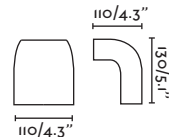

Klamp by Àlex & Manel Llusçà

- 74407 ● Dark Grey/Gris Oscuro

Material Body Aluminium/Aluminio
Diff Transparent Glass/Cristal Transparente

Light Source 1 GU10 max. 8W

Bulb incl. No

Recom. Bulb 17316/97685327

Class I

IP 44