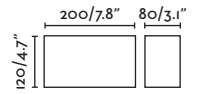

Tane

72269

● Dark Grey/Gris Oscuro

Material Body Aluminium/Aluminio
Diff Opal Glass/Cristal Opal

Light Source SMD LED 7W 3000K 280Lm

CRI >80

Driver incl. Yes

Class I

Voltage (V/Hz) 100V-240V/50-60HZ

IP 44