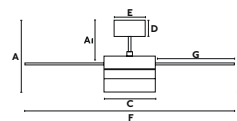

A	A1
280/11.02"	180/7.09"
B	C
150/5.91"	210/8.27"
D	E
65/2.6"	130/5.12"
F	G
Ø1220/48"	495/19.49"