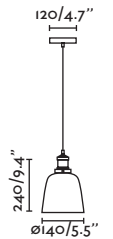

Liz

65080

- ● Old Gold/Oro Viejo + Transparent/Transparente

Material **Body** Steel+Glass/Acero+Cristal
Diff Transparent/Transparente
Shade Glass/Cristal

Light Source 1 E27 max. 15W
Bulb incl. No
Recom. Bulb 17428
Class I
IP 20
Cable 1.3 MT