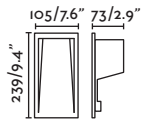

Soun

70833
70834

- Dark Grey/Gris Oscuro
- Matt White/Blanco Mate

Material Body Aluminium/Aluminio
Diff Transparent Glass/Cristal Transparente

Light Source SMD LED 5W 3000K 280Lm

CRI >80

Driver incl. Yes

Class I

Voltage (V/Hz) 100V-240V/50-60HZ

IP 65

IK 08

Beam angle 120°

Cut out 220x95x75