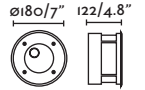

Cut out

ø170x122

SEA SIDE
SUITABLE