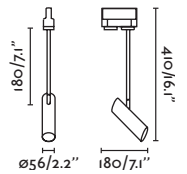

Ceiling
202

Spot
348

Table&Floor
70

Wall
348

Ring by Àlex & Manel Llusçà

40563 ● Grey/Gris

Material Body Steel+ABS/Acero+ABS
Light Source 1 GU10 max. 8W
Bulb incl. No
Recom. Bulb 97685327
Class I
IP 20

Spot
358