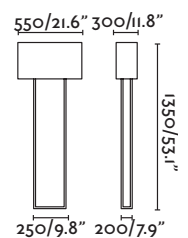

29979 Brown/Marrón + Beige

Material **Body** Steel/Acero
Diff Beige Textile/Textil Beige
Shade Textile/Textil

Light Source 2 E27 max. 15W

Bulb incl. No

Recom. Bulb 17462

Class II

IP 20

Cable 3.5 MT