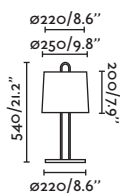

- 24034-04 Matt White/Blanco Mate + White/Blanco
- 24034-05 Matt White/Blanco Mate + Beige
- 24035-04 Shiny Chrome/Cromo Brillo + White/Blanco
- 24035-05 Shiny Chrome/Cromo Brillo + Beige
- 24035-06 Shiny Chrome/Cromo Brillo + Black/Negro

Material Body Steel/Acero
Shade Textile/Textil

Light Source 1 E27 max. 15W

Bulb incl. No

Recom. Bulb 17463/17498 Smart Bulb

Class II

IP 20

Cable 1.8 MT

⏻