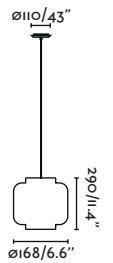

Tupai

65134-77

●● Black/Negro + Rattan/Ratán

Material	Body Steel/Acero
	Shade Rattan/Ratán
Light Source	1 E27 max. 15W
Bulb incl.	No
Recom. Bulb	17426/17498 Smart Bulb
Class	I
IP	20
Cable	2 MT