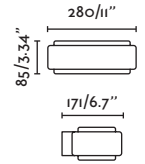

Sticker by Lucid Product Design

75540 ● Dark Grey/Gris Oscuro

Material Body Aluminium/Aluminio
Diff Opal PMMA/PMMA Opal

Light Source SMD LED 13W 3000K 770Lm

CRI >80

Driver incl. Yes

Class I

Voltage (V/Hz) 100V-240V/50-60HZ

IP 55