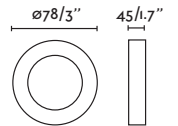

Neon

43399
43409

- Matt White/Blanco Mate
- Matt Black/Negro Mate

Material Body Aluminium/Aluminio
Light Source 1 GU10 max. 8W
Bulb incl. No
Recom. Bulb 17316/17320
Socket incl. No
Recom. Socket 43065
IP 20
Cut out ø65