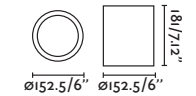

Haru

64206

● Matt White/Blanco Mate

64207

● Matt Black/Negro Mate

Material

Body Aluminium/Aluminio

Diff Opal PMMA/PMMA Opal

Light Source

SMD LED 6W 3000K 350Lm

CRI

>80

Driver incl.

Yes

Class

II

Voltage (V/Hz)

100V-240V/50-60HZ

IP

20

Beam angle

120°

Natsu

64204

● Matt White/Blanco Mate

64205

● Matt Black/Negro Mate

Material

Body Aluminium/Aluminio

Diff Opal PMMA/PMMA Opal

Light Source

SMD LED 30W 3000K 1275Lm

CRI

>80

Driver incl.

Yes

Class

II

Voltage (V/Hz)

100V-240V/50-60HZ

IP

20

Beam angle

120°

Pote

63124

● Matt White/Blanco Mate

63125

● Matt Black/Negro Mate

Material

Body Aluminium/Aluminio

Light Source

1 E27 max. 15W

Bulb incl.

No

Recom. Bulb

17463/17498 Smart Bulb

Class

I

IP

20

Janet

65137

● Matt Gold/Oro Mate

Material

Body Steel/Acero

Light Source

1 E27 max. 15W

Bulb incl.

No

Recom. Bulb

17462

Class

I

IP

20