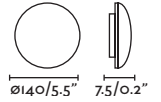

Sun

70823

● Dark Grey/Gris Oscuro

Material Body Aluminium/Aluminio
Diff Opal Glass/Cristal Opal

Light Source SMD LED 4W 3000K 275Lm

CRI >80

Driver incl. Yes

Class I

Voltage (V/Hz) 100V-240V/50-60HZ

IP 54

Tom

70665

● Matt White/Blanco Mate

70666

● Dark Grey/Gris Oscuro

Material Body ABS
Diff Opal PC/PC Opal

Light Source SMD LED 7W 3000K 400Lm

CRI >80

Driver incl. Yes

Class II

Voltage (V/Hz) 100V-240V/50-60HZ

IP 65

IK 10

SEA SIDE SUITABLE