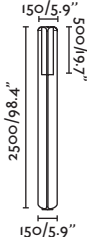

Bu-Oh by Estudi Ribaudí

71209 ● Dark Grey/Gris Oscuro

Material Body Aluminium/Aluminio
Diff Opal PC/PC Opal

Light Source SMD LED 42W 3000K 2700Lm

CRI >80

Driver incl. Yes

Class I

Voltage (V/Hz) 100V-240V/50-60HZ

IP 65

Bollard
444

Wall
530