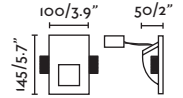

Plas

63283 ● Matt White/Blanco Mate

Material Body Plaster/Yeso
Light Source HIGH POWER LED 1W 3000K 112Lm
CRI >80
Driver incl. No
Recom. Driver 98310103
Class III
IP 20
Cut out 155x110

*Drivers info pag. 746-747