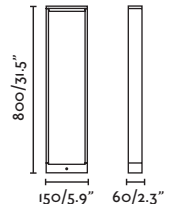

Alp

74452

● Dark Grey/Gris Oscuro

Material Body Aluminium/Aluminio
Diff Opal PC/PC Opal

Light Source SMD LED 7W 3000K 350Lm

CRI >80

Driver incl. Yes

Class I

Voltage (V/Hz) 100V-240V/50-60HZ

IP 54

Beam angle 180°