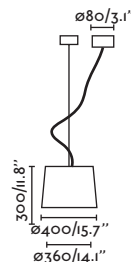

- 64314-44 Matt Black/Negro Mate + Beige
- 64314-45 Matt Black/Negro Mate + Yellow/Amarillo
- 64314-46 Matt Black/Negro Mate + Green/Verde

Material Body Steel/Acero
Diff Papyrus/Papiro
Shade Textile/Textil

Light Source 1 E27 max. 15W
Bulb incl. No
Recom. Bulb 17463/17498 Smart Bulb
Class II
IP 20
Cable 1.5 MT