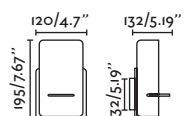

Smile

by Jordi Busquets

62130

● Matt White/Blanco Mate

62131

● Matt Black/Negro Mate

Material

Body Steel/Acero

Light Source

1 E27 max. 15W

Bulb incl.

No

Recom. Bulb

17463/17498 Smart Bulb

Class

II

IP

20