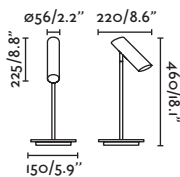

Class II

IP 20

Cable 2 MT

- 29881 Matt White/Blanco Mate
- 29882 Matt Black/Negro Mate
- 29898 Bronze/Bronce

Material Body Steel/Acero
Light Source 1 GU10 max. 8W
Bulb incl. No
Recom. Bulb 17320/97685327
Class II
IP 20
Cable 1.9 MT