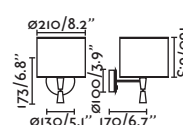

64309-47 Matt Black/Negro Mate + Rattan/Ratán

Material **Body** Steel/Acero
Shade Rattan/Ratán
Light Source 1 E27 max. 15W
Bulb incl. No
Recom. Bulb 17463/17498 Smart Bulb
Reader 3W, 3000K, 280Lm
Driver incl. Yes
Class I
Voltage (V/Hz) 100V-240V/50-60HZ
IP 20