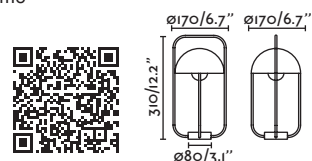

- 24523 Matt Black/Negro Mate
- 24524 Matt White/Blanco Mate

Material Body Steel/Acero
Diff Opal PMMA/PMMA Opal

Light Source SMD LED 3W 2700K 220Lm

Dimmable W 1w 100Lm / 2w 200Lm / 3w 300Lm

CRI >80

Driver incl. Yes

Class III

Voltage (V/Hz) DC5V-1A

IP 20

Battery incl. Yes

8h Charge Max. 9h Worktime

USB MICRO USB

Table&Floor
60