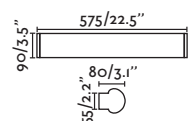

Danubio

63602 Shiny Chrome/Cromo Brillo
63605 Bronze/Bronce

Material Body Aluminium/Aluminio
Diff Opal Glass/Cristal Opal

Light Source SMD LED 18W 2700K 1080Lm

CRI >80

Driver incl. Yes

Class II

Voltage (V/Hz) 100V-240V/50-60HZ

IP 44