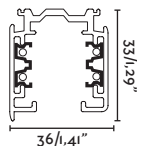

- 64211A ● White/Blanco
- 64213A ● Black/Negro
- 64215A ● Grey/Gris

Material Body Aluminium/Aluminio