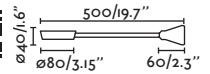

Bel

41028
41029
41030

- Shiny Chrome/Cromo Brillo
- Matt White/Blanco Mate
- Matt Black/Negro Mate

Material Body Aluminium+Steel/Aluminio+Acero
Light Source HIGH POWER LED 3W 3000K 150Lm
CRI >80
Driver incl. Yes
Class II
Voltage (V/Hz) 100V-240V/50-60HZ
IP 20
Beam angle 30°