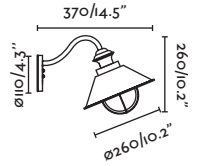

Nautica

71110 ● Rust Brown/Marrón Oxido

Material Body Steel/Acero
Diff Transparent Glass/Cristal Transparente

Light Source 1 E27 max. 15W

Bulb incl. No

Recom. Bulb 17463/17498 Smart Bulb

Class I

IP 33

Pole
472

Suspended
493