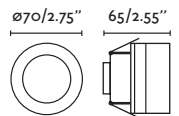

Stan

43752
43753
43761

- Matt White/Blanco Mate
- Matt Black/Negro Mate
- Satin Gold/Oro Satinado

Material Body Aluminium+ABS/Aluminio+ABS
Light Source 1 GU10 max. 8W
Bulb incl. No
Recom. Bulb 17320/97685327
Class I
IP 20
Cut out $\varnothing 50$
 350° 90°

IP44

Ebba

42919

- Satin Nickel/Niquel Satinado

Material Body Aluminium/Aluminio
Diff Opal PMMA/PMMA Opal
Light Source SMD LED 4W 3000K 304Lm
CRI >80
Driver incl. Yes
Class II
Voltage (V/Hz) 220V- 240V/50-60HZ
IP 44
Cut out $\varnothing 63$

Wabi

43900

- Matt White/Blanco Mate

Material Body Aluminium/Aluminio
Diff Transparent PC/PC Transparente
Light Source COB LED 10W 600Lm
Dimmable K 1800 - 3200K
CRI >80
Driver incl. No
Recom. Driver 98310110LC
Class III
IP 20
Beam angle 60°
Cut out $\varnothing 70$

*Drivers info pag. 746-747