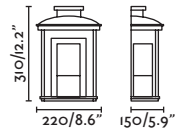

Material

Body Aluminium/Aluminio

Diff Opal Glass/Cristal Opal

Light Source 1 E27 max. 15W

Bulb incl. No

Recom. Bulb 17437

Class I

IP 44