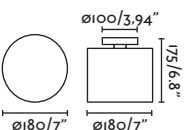

Janet

65137

● Matt Gold/Oro Mate

Material

Body Steel/Acero

Light Source

1 E27 max. 15W

Bulb incl.

No

Recom. Bulb

17462

Class

I

IP

20