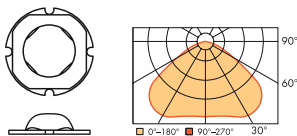

360° LENS

Optical efficiency 97%

Optimal installation ratio 2:1
(Pole distance to pole height)