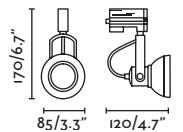

Ring by Àlex & Manel Llusçà

40563 ● Grey/Gris

Material Body Steel+ABS/Acero+ABS
Light Source 1 GU10 max. 8W
Bulb incl. No
Recom. Bulb 97685327
Class I
IP 20

Spot
358