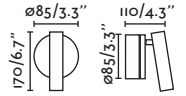

Boc

62707
62708
62709
62710
62711

- Matt White/Blanco Mate
- Matt Black/Negro Mate
- Satin Nickel/Níquel Satinado
- Shiny Chrome/Cromo Brillo
- Bronze/Bronce

Material Body Aluminium+Steel/Aluminio+Acero
Light Source HIGH POWER LED 3W 3000K 130Lm
CRI >80
Driver incl. Yes
Class II
Voltage (V/Hz) 220V- 240V/50-60HZ
IP 20