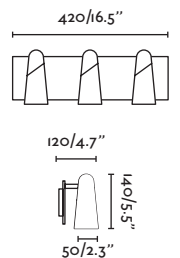

29043
29044

- Matt Black/Negro Mate
- Matt White/Blanco Mate

Material Body Aluminium+ABS/Aluminio+ABS
Diff Opal PMMA/PMMA Opal

Light Source SMD LED 13W 3000K 400Lm

CRI >80

Driver incl. Yes

Class I

Voltage (V/Hz) 220V- 240V/50-60HZ

IP 20