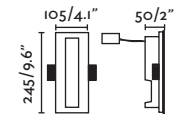

Plas

63490 ● White/Blanco

Material Body Plaster/Yeso
Light Source HIGH POWER LED 1W 2700K 200Lm
CRI >80
Driver incl. No
Recom. Driver 98310103
Class II
IP 20
Cut out 248x113

*Drivers info pag. 746-747