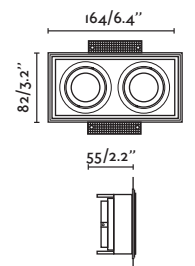

Hyde

40122

● Matt White/Blanco Mate

40123

● Matt Black/Negro Mate

Material Body Steel/Acero
Light Source 2 GU10 max. 8W
Bulb incl. No
Recom. Bulb 17316/17320
Socket incl. No
Recom. Socket 43065
IP 20
Cut out 182x93
30°