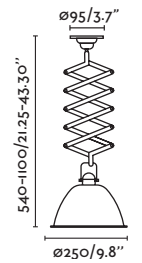

Mou

62806

● Shiny Black/Negro Brillo

Material **Body** Steel/Acero
Light Source 1 E27 max. 15W
Bulb incl. No
Recom. Bulb 17463/17498 Smart Bulb
Class I
IP 20
Cable 1.1 MT
350°

Claire

62802

● Shiny Black/Negro Brillo

62803

● Shiny Green/Verde Brillo

Material **Body** Steel/Acero
Light Source 1 E27 max. 15W
Bulb incl. No
Recom. Bulb 17426
Class I
IP 20
Cable 1.4 MT