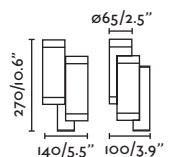

Proa by Àlex & Manel Llusà

74400 ● Dark Grey/Gris Oscuro

Material Body Aluminium/Aluminio
Diff Transparent Glass/Cristal Transparente

Light Source 1 GU10 max. 8W

Bulb incl. No

Recom. Bulb 17316/97685327

Class I

IP 44

Steps by Estudi Ribaudí

75500 ● Matt White/Blanco Mate

75501 ● Dark Grey/Gris Oscuro

Material Body Aluminium/Aluminio
Diff Transparent Glass/Cristal Transparente

Light Source 2 GU10 max. 8W

Bulb incl. No

Recom. Bulb 17320/97685327

Class I

IP 44

Steps by Estudi Ribaudí

75502 ● Matt White/Blanco Mate

75503 ● Dark Grey/Gris Oscuro

Material Body Aluminium/Aluminio
Diff Transparent Glass/Cristal Transparente

Light Source 4 GU10 max. 8W

Bulb incl. No

Recom. Bulb 17320/97685327

Class I

IP 44