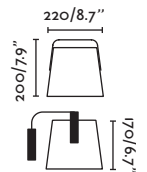

29844 Matt Black/Negro Mate + Cherry/Cerezo

Material **Body** Steel/Acero
Shade Wood/Madera

Light Source 1 E27 max. 15W

Bulb incl. No

Recom. Bulb 17462

Class II

IP 20

Suspended Table&Floor
130 68