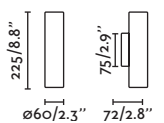

Stan

43750

● Matt White/Blanco Mate

43751

● Matt Black/Negro Mate

43760

● Satin Gold/Oro Satinado

Material	Body Aluminium/Aluminio
Light Source	2 GU10 max. 8W
Bulb incl.	No
Recom. Bulb	17320/97685327
Class	I
IP	20