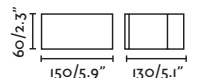

Alp

74450

● Dark Grey/Gris Oscuro

Material	Body Aluminium/Aluminio Diff Opal PC/PC Opal
Light Source	SMD LED 8W 3000K 350Lm
CRI	>80
Driver incl.	Yes
Class	I
Voltage (V/Hz)	100V-240V/50-60HZ
IP	54