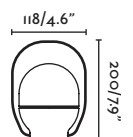

indoor

interior

table & floor
mesa y suelo

- 28387  Satin Gold/Oro Satinado + Matt Black/Negro Mate
 28388  Black/Negro + Copper/Cobre

Material Body Steel/Acero
 Diff Opal PC/PC Opal

Light Source SMD LED 12W 3000K 930Lm