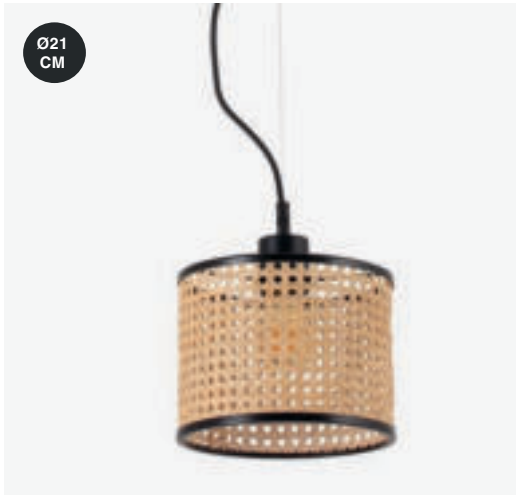

Class II

IP 20

Cable 1.7 MT

Mambo by Faro Lab

64314-47  Matt Black/Negro Mate + Rattan/Ratán

Material **Body** Steel/Acero
Shade Rattan/Ratán

Light Source 1 E27 max. 15W
Bulb incl. No
Recom. Bulb 17463/17498 Smart Bulb
Class II
IP 20
Cable 1.5 MT