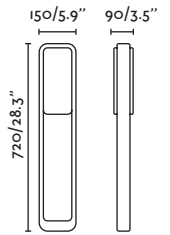

Tram by Estudi Ribaudí

75531 ● Dark Grey/Gris Oscuro

Material Body Aluminium/Aluminio
Diff Opal PMMA/PMMA Opal
Light Source E27 15W
Recom. Bulb 17463/17498
Class I
Voltage (V/Hz) 100V-240V/50-60HZ
IP 65

Pole
464

Wall
506