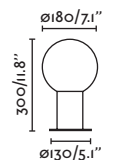

IP 44

Bollard
436

Suspended
492

Wall
514

Muffin by Àlex & Manel Llusçà

74434B-04 ● Dark Grey/Gris Oscuro

Material Body Aluminium/Aluminio
Diff Opal PMMA/PMMA Opal

Light Source 1 E27 max. 15W