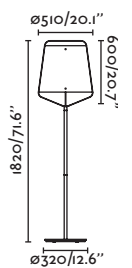

29847 Matt Black/Negro Mate + Cherry/Cerezo

Material Body Steel/Acero
Shade Wood/Madera

Light Source 1 E27 max. 15W

Bulb incl. No

Recom. Bulb 17463/17464

Class II

IP 20

Cable 2 MT