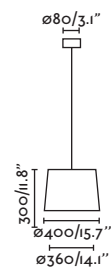

- 64315-54
- 64315-55
- 64315-56

Material Body Steel/Acero
Diff Papyrus/Papiro
Shade Textile/Textil

Light Source 1 E27 max. 15W
Bulb incl. No
Recom. Bulb 17463/17498 Smart Bulb
Class II
IP 20
Cable 1.7 MT

Table&Floor
83

Wall
246