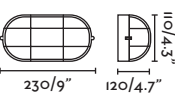

Cabo

70998 Brass/Latón

Material Body Brass/Latón
Diff Transparent Glass/Cristal Transparente

Light Source 1 E27 max. 15W

Bulb incl. No

Recom. Bulb 17463/17498 Smart Bulb

Class I

IP 65

SEA SIDE
SUITABLE