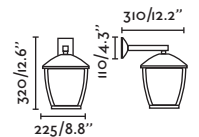

Wilma

75000

● Dark Grey/Gris Oscuro

Material Body Aluminium/Aluminio
Diff Opal PC/PC Opal

Light Source 1 E27 max. 15W

Bulb incl. No

Recom. Bulb 17463/17498 Smart Bulb

Class I

IP 44