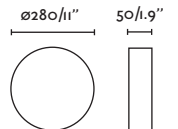

indoor

Ceiling / Techo

IP44

Kao

63399

Shiny Chrome/Cromo Brilllo

Material Body Aluminium/Aluminio
Diff Opal PMMA/PMMA Opal

Light Source SMD LED 35W 3000K 2800Lm

CRI >80

Driver incl. Yes

Class II

Voltage (V/Hz) 100V-240V/50-60HZ

IP 44

IP54

Zon

63291

Matt White/Blanco Mate

Material Body Steel/Acero
Diff Opal PMMA/PMMA Opal

Light Source SMD LED 18W 3000K 1600Lm

Driver incl. Yes

Class II

Voltage (V/Hz) 220V- 240V/50HZ

IP 54

IP44

Logos

62965

Matt White/Blanco Mate

62980

Satin Nickel/Níquel Satinado

Material Body Aluminium/Aluminio
Diff Opal PC/PC Opal

Light Source 1 E27 max. 15W

Bulb incl. No

Recom. Bulb 17437

Class II

IP 44

IP44

Logos

62966

Matt White/Blanco Mate

62981

Satin Nickel/Níquel Satinado

Material Body Aluminium/Aluminio
Diff Opal PC/PC Opal

Light Source 2 E27 max. 15W

Bulb incl. No

Recom. Bulb 17437

Class II

IP 44