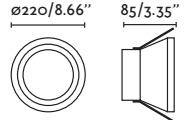

Son

42929

● Matt White/Blanco Mate

Material	Body Aluminium/Aluminio Diff Opal PMMA/PMMA Opal
Light Source	SMD LED 24W 2700K 2000Lm
CRI	>80
Driver incl.	Yes
Class	I
Voltage (V/Hz)	220V- 240V/50-60HZ
IP	20
Cut out	ø205