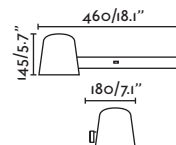

- 62360 White/Blanco
- 62361 Black/Negro

Material Body Steel/Acero
Shade Steel/Acero

Light Source 1 E27 max. 15W

Bulb incl. No

Recom. Bulb 17462

Class II

IP 20