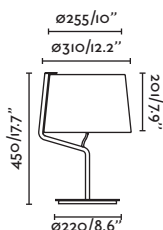

Berni by Nahrang

1. 29332 Matt White/Blanco Mate + White/Blanco
   29333 Matt Black/Negro Mate + Black/Negro

Material Body Steel/Acero
Diff Steel/Acero
Shade Textile/Textil

Light Source 1 E27 max. 15W

Bulb incl. No

Recom. Bulb 17463/17498 Smart Bulb

Class II

IP 20

Cable 1.5 MT

⏻

1. 29335 Matt White/Blanco Mate + White/Blanco
   29336 Matt Black/Negro Mate + Black/Negro

Material Body Steel/Acero
Shade Textile/Textil

Light Source 1 E27 max. 15W

Bulb incl. No

Recom. Bulb 17463/17464

Class II

IP 20

Cable 1.5 MT

⏻