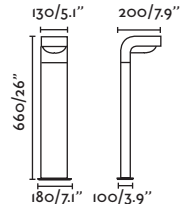

Klamp by Àlex & Manel Llusçà

74411 ● Dark Grey/Gris Oscuro

Material Body Aluminium/Aluminio
Diff Opal PC/PC Opal

Light Source 1 E27 max. 15W

Bulb incl. No

Recom. Bulb 17463/17498 Smart Bulb

Class I

IP 44

Wall
548

Noboru

70576 ● Dark Grey/Gris Oscuro

Material Body Aluminium/Aluminio
Diff Transparent Glass/Cristal Transparente

Light Source COB LED 16W 3000K 690Lm

CRI >80

Driver incl. Yes

Class I

Voltage (V/Hz) 100V-240V/50HZ

IP 65

IK 08

Beam angle 36°

Spy-1

70782 ● Dark Grey/Gris Oscuro

Material Body Aluminium/Aluminio
Diff Opal Glass/Cristal Opal

Light Source COB LED 6W 3000K 500Lm

CRI >80

Driver incl. Yes

Class I

Voltage (V/Hz) 220V- 240V/50-60HZ

IP 65

Beam angle 30°