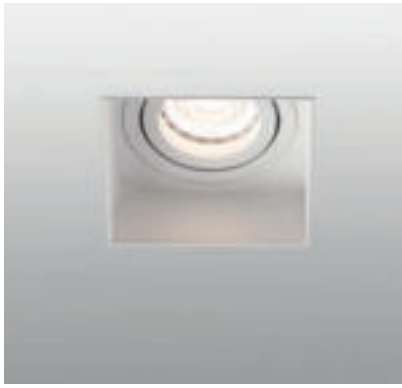

Hyde

40112

● Matt White/Blanco Mate

40113

● Matt Black/Negro Mate

Material Body Steel/Acero
Light Source 1 GU10 max. 8W
Bulb incl. No
Recom. Bulb 17316/17320
Socket incl. No
Recom. Socket 43065
IP 20
Cut out 102x93
 30°