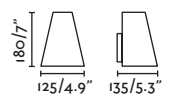

Tinia

71353

- Dark Grey/Gris Oscuro

Material Body Aluminium/Aluminio
Diff Opal PC/PC Opal

Light Source 1 E27 max. 15W

Bulb incl. No

Recom. Bulb 17063

Class I

IP 44