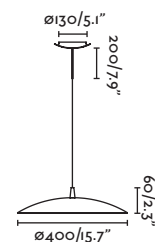

24500 ● Matt White/Blanco Mate

Material **Body** Steel/Acero
Diff Opal Glass/Cristal Opal

Light Source SMD LED 20W 3000K 1150Lm

CRI >80

Driver incl. Yes

Class II

Voltage (V/Hz) 220V- 240V/50-60HZ

IP 20

Cable 2 MT