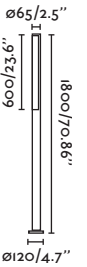

IP 54

IK 04

Bollard
432

Plaza

75607

● Dark Grey/Gris Oscuro

Material Body Aluminium/Aluminio
Diff Transparent PC/PC Transparente

Light Source SMD LED 24W 3000K 1120Lm