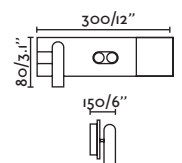

Magos by Faro Lab

- 20330 ● Black/Negro
- 20331 ● Maple/Arce
- 20332 ● Walnut/Nogal

Material Body Aluminium+ABS/Aluminio+ABS
Diff Opal PC/PC Opal

Light Source SMD LED 14W 2700K 600Lm

Reader 3W, 2700K, 160Lm

CRI >80

Driver incl. Yes

Class II

Voltage (V/Hz) 100V-240V/50-60HZ

IP 20