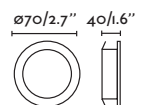

Nais

02121001
02121002

● White/Blanco
● Black/Negro

Material Body Aluminium+Steel/Aluminio+Acero
Diff Transparent PMMA/PMMA Transparente

Light Source COB LED 7W 2700K 625Lm

CRI >=90

Driver incl. No

Recom. Driver 98310620

Class III

IP 23

Beam angle 36°

Cut out ø60