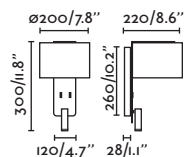

64304
64305

- ●● Matt White/Blanco Mate + White/Blanco
- ●● Matt Black/Negro Mate + Black/Negro

Material **Body** Steel/Acero
Diff Matt White Steel/Acero Blanco Mate
Shade Textile/Textil

Light Source 1 E27 max. 15W
Bulb incl. No
Recom. Bulb 17463/17498 Smart Bulb
Reader 3W, 3000K, 200Lm
Driver incl. Yes
Class I
Voltage (V/Hz) 100V-240V/50-60HZ
IP 20