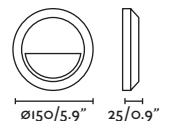

Path

70501

● Matt White/Blanco Mate

70508

● Dark Grey/Gris Oscuro

Material

Body Aluminium/Aluminio

Diff Transparent PC/PC Transparente