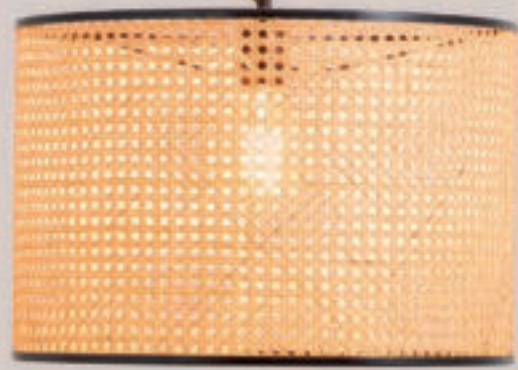

indoor

Suspension / Suspensión