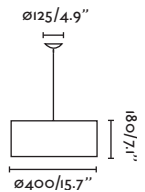

Cable

0.9 MT