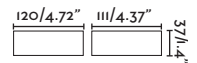

Taima

71388

- Dark Grey/Gris Oscuro

Material Body Aluminium/Aluminio
Diff Transparent Glass/Cristal Transparente

Light Source COB LED 6W 3000K 310Lm

CRI >80

Driver incl. Yes

Class I

Voltage (V/Hz) 100V-240V/50-60HZ

IP 54

Beam angle 180°
↕ 90°