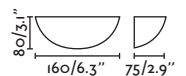

Cove

63480

● White/Blanco

Material	Body Plaster/Yeso
Light Source	SMD LED 4W 3000K 270Lm
CRI	>80
Driver incl.	Yes
Class	I
Voltage (V/Hz)	230V/50HZ
IP	20