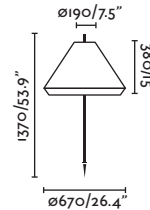

T70

71575P-05

71575P-06

Material

● Dark Grey/Gris Oscuro + Cream/Crema
 ● Dark Grey/Gris Oscuro + Brown/Marrón
Shade Textilene
Body Aluminium/Aluminio
Diff PEMD

R45

1.5mt 71575P-04

0.87mt 71576P-04