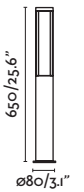

Logar

75605

● Dark Grey/Gris Oscuro

Material Body Aluminium/Aluminio
Diff Opal PMMA/PMMA Opal

Light Source SMD LED 12W 3000K 580Lm

CRI >80

Driver incl. Yes

Class I

Voltage (V/Hz) 100V-240V/50-60HZ

IP 54