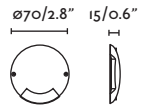

Keenan

70546

● Matt Nickel/Níquel Mate

Material	Body Aluminium/Aluminio Diff Transparent PC/PC Transparente
Light Source	SMD LED 1W 6500K 20Lm
CRI	>80
Driver incl.	No
Recom. Driver	98111020
Class	III
IP	67
IK	08

SEA SIDE
SUITABLE