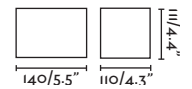

Sunset

70686
70687

- Matt White/Blanco Mate
- Dark Grey/Gris Oscuro

Material **Body** Aluminium/Aluminio
Diff Opal Glass/Cristal Opal

Light Source SMD LED 6W 3000K 260Lm
CRI >80
Driver incl. Yes
Class I
Voltage (V/Hz) 220V- 240V/50-60HZ
IP 54