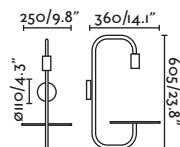

01045

Matt Black/Negro Mate

Material Body Steel/Acero

Light Source 1 E27 max. 15W

Bulb incl. No

Recom. Bulb 17429/17464

Class I

IP 20

Floor
118