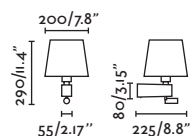

29976
29977

- Satin Nickel/Níquel Satinado + White/Blanco
- Satin Nickel/Níquel Satinado + Black/Negro

Material Body Steel/Acero
Shade Textile/Textil

Light Source 1 E27 max. 15W

Bulb incl. No

Recom. Bulb 17463

Reader 3W, 3000K, 200Lm

Driver incl. Yes

Class I

Voltage (V/Hz) 100V-240V/50-60HZ

IP 20