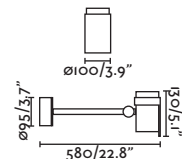

Foc

70157

● Dark Grey/Gris Oscuro

Material

Body Aluminium/Aluminio

Diff Transparent Glass/Cristal Transparente

Light Source

COB LED 16W 3000K 800Lm

CRI

>80

Driver incl.

Yes

Class

I

Voltage (V/Hz)

220V- 240V/50-60HZ

IP

65

Beam angle

36°