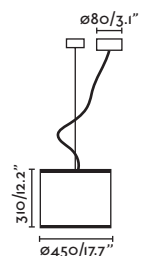

64314-49 Matt Black/Negro Mate + Rattan/Ratán

Material **Body** Steel/Acero
Shade Rattan/Ratán

Light Source 1 E27 max. 15W
Bulb incl. No
Recom. Bulb 17463/17498 Smart Bulb
Class II
IP 20
Cable 1.5 MT