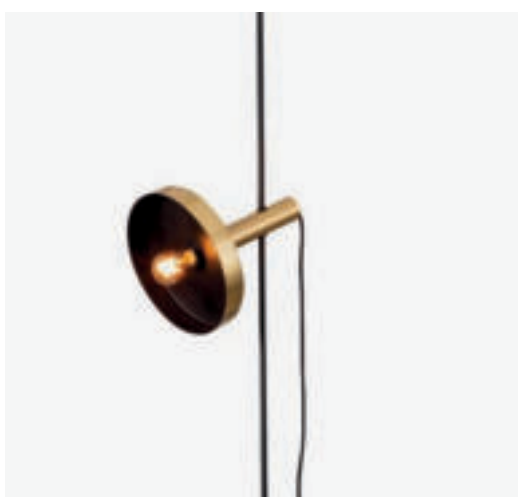

20166-95 ●● Black/Negro + Satin Gold/Oro Satinado
20166-96 ●● Satin Gold/Oro Satinado + Black/Negro

Material **Body** Steel/Acero
Shade Steel/Acero

Light Source 1 E27 max. 15W

Bulb incl. No

Recom. Bulb 17426/17496

Class II

IP 20

Cable 3.4 MT