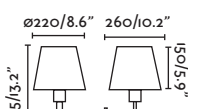

Essential

29341

- Satin Nickel/Níquel Satinado + White/Blanco

Material **Body** Steel/Acero
Shade Textile/Textil

Light Source 1 E27 max. 15W
Bulb incl. No
Recom. Bulb 17463/17498 Smart Bulb
Reader 3W, 2700K, 200Lm
Driver incl. Yes
Class I
Voltage (V/Hz) 100V-240V/50-60HZ
IP 20