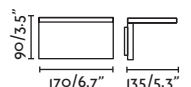

Ele

74419

- Dark Grey/Gris Oscuro

Material Body Aluminium/Aluminio
Diff Opal PC/PC Opal

Light Source SMD LED 6W 3000K 450Lm

CRI >80

Driver incl. Yes

Class I

Voltage (V/Hz) 220V- 240V/50-60HZ

IP 54

Beam angle 95°