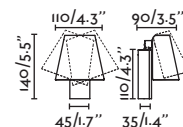

- 62161 Matt White/Blanco Mate
- 62162 Matt Black/Negro Mate
- 62163 Satin Gold/Oro Satinado
- 62164 Bronze/Bronce

Material Body Steel/Acero
Light Source SMD LED 4W 3000K 130Lm
CRI >80
Driver incl. Yes
Class II
Voltage (V/Hz) 100V-240V/50-60HZ
IP 20