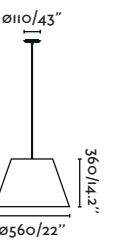

Sumba by Faro Lab

65134-72

●● Black/Negro + Rattan/Ratán

Material	Body Steel/Acero
	Shade Rattan/Ratán
Light Source	1 E27 max. 15W
Bulb incl.	No
Recom. Bulb	17426/17498 Smart Bulb
Class	I
IP	20
Cable	2 MT

Table
54

Wall
248