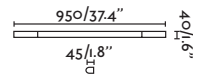

IP44

Indo

63146

Shiny Chrome/Cromo Brillo

Material	Body Aluminium/Aluminio Diff Opal PMMA/PMMA Opal
Light Source	SMD LED 9W 4000K 600Lm
CRI	>80
Driver incl.	Yes
Class	II
Voltage (V/Hz)	100V-240V/50-60HZ
IP	44

IP44

Nilo

63316

Matt Black/Negro Mate

63318

Shiny Chrome/Cromo Brillo

Material	Body Aluminium/Aluminio Diff Opal PMMA/PMMA Opal
Light Source	SMD LED 12W 3000K 950Lm
CRI	>80
Driver incl.	Yes
Class	II
Voltage (V/Hz)	100V-240V/50-60HZ
IP	44

IP44

Nilo

63317

Matt Black/Negro Mate

63319

Shiny Chrome/Cromo Brillo

Material	Body Aluminium/Aluminio Diff Opal PMMA/PMMA Opal
Light Source	SMD LED 18W 3000K 1400Lm
CRI	>80
Driver incl.	Yes
Class	II
Voltage (V/Hz)	100V-240V/50-60HZ
IP	44