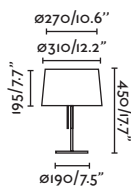

20025 ●● Matt White/Blanco Mate + White/Blanco
20026 ●● Matt Black/Negro Mate + Black/Negro

Material Body Steel/Acero
Shade Textile/Textil

Light Source 1 E27 max. 15W

Bulb incl. No

Recom. Bulb 17463/17498 Smart Bulb

Class II

IP 20

Cable 2 MT