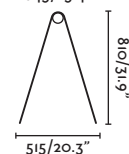

71244

71242

● Dark Grey/Gris Oscuro + Beige

71243

● Dark Grey/Gris Oscuro + Blue/Azul

Material

Body Aluminium/Aluminio

Diff Opal PC/PC Opal

Shade Textilene

Light Source SMD LED 18W 2700K 500Lm

CRI >80

Driver incl. Yes

Class II

Voltage (V/Hz) 100V-240V/50-60HZ

IP 65

Cable 3 MT