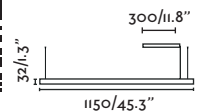

Recessed ø88mm canopy/*Florón empotrado ø88mm*

61104 Matt Black/Negro Mate

Material Body Aluminium/Aluminio
Diff Opal PC/PC Opal

Light Source SMD LED 30W 2700K 2800Lm

CRI 90

Driver incl. Yes

Class II

Voltage (V/Hz) 220V- 240V/50HZ

IP 20

Cable 2 MT

*More dimmable options under request/*Otras opciones de regulación bajo pedido*