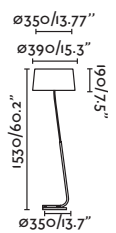

29943 Matt White/Blanco Mate + White/Blanco
29948 Matt Black/Negro Mate + Black/Negro

Material Body Steel/Acero
Diff Textile/Textil
Shade Textile/Textil

Light Source 1 E27 max. 15W
Bulb incl. No
Recom. Bulb 17463/17464
Class II
IP 20
Cable 1.9 MT