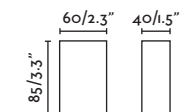

Canon

70566N
70567N

- Dark Grey/Gris Oscuro
- Matt White/Blanco Mate

Material **Body** Aluminium/Aluminio
Diff Transparent Glass/Cristal Transparente

Light Source HIGH POWER LED 4W 3000K 130Lm
CRI >80
Driver incl. Yes
Class I
Voltage (V/Hz) 100V-240V/50-60HZ
IP 44
Beam angle 120°