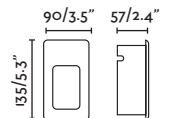

Nase

70396
70399

- Matt White/Blanco Mate
- Dark Grey/Gris Oscuro

Material Body Aluminium/Aluminio
Diff Transparent PC/PC Transparente

Light Source SMD LED 3W 3000K 49Lm

CRI >80

Driver incl. Yes

Class II

Voltage (V/Hz) 220V- 240V/50-60HZ

IP 44

Beam angle 120°

Cut out 132x90x80