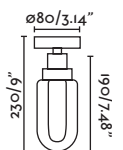

IP

44

Suspended
177

Wall
336