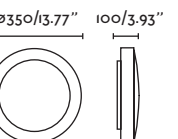

indoor

Ceiling / Techo

IP44

Kao

63399

Shiny Chrome/Cromo Brilllo

Material Body Aluminium/Aluminio
Diff Opal PMMA/PMMA Opal

Light Source SMD LED 35W 3000K 2800Lm

CRI >80

Driver incl. Yes

Class II

Voltage (V/Hz) 100V-240V/50-60HZ

IP 44

IP54

Zon

63291

Matt White/Blanco Mate

Material Body Steel/Acero
Diff Opal PMMA/PMMA Opal

Light Source SMD LED 18W 3000K 1600Lm

Driver incl. Yes

Class II

Voltage (V/Hz) 220V- 240V/50HZ

IP 54

IP44

Logos

62965

Matt White/Blanco Mate

62980

Satin Nickel/Níquel Satinado

Material Body Aluminium/Aluminio
Diff Opal PC/PC Opal

Light Source 1 E27 max. 15W

Bulb incl. No

Recom. Bulb 17437

Class II

IP 44

IP44

Logos

62966

Matt White/Blanco Mate

62981

Satin Nickel/Níquel Satinado

Material Body Aluminium/Aluminio
Diff Opal PC/PC Opal

Light Source 2 E27 max. 15W

Bulb incl. No

Recom. Bulb 17437

Class II

IP 44