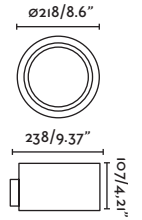

IP

65

Takua

71277

● Dark Grey/Gris Oscuro

71308

● Matt White/Blanco Mate

71309

● Rust Brown/Marrón Oxido

Material

Body Aluminium/Aluminio

Diff Transparent Glass/Cristal Transparente

Light Source

SMD LED 10W 3000K 450Lm

CRI

>80

Driver incl.

Yes

Class

I

Voltage (V/Hz)

100V-240V/50-60HZ

IP

65

IK

06