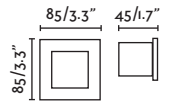

Fro1

70135

● Satin Nickel/Niquel Satinado

Material Body Stainless steel 304/Acero inoxidable 304

Diff Opal PC/PC Opal

Light Source SMD LED 1W 3000K 55Lm

CRI >80

Driver incl. Yes

Class II

Voltage (V/Hz) 220V- 240V/50-60HZ

IP 65

Cut out 92x92x50