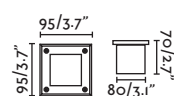

Led-18

- 71499N 3000K ● Satin Stainless/Inoxidable Satinado

Material Body Stainless steel 316L+Aluminium/Acero inoxidable
316L+Aluminio
Diff Opal Glass/Cristal Opal

Light Source HIGH POWER LED 3W 100Lm

CRI >80

Driver incl. Yes

Class I

Voltage (V/Hz) 220V- 240V/50-60HZ

IP 67

IK 08

Cut out 80x80x70

SEA SIDE
SUITABLE