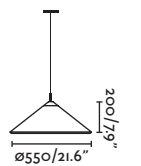

R17 Cone 71579C-03
Hole 71579H-03
Material Dark Grey/Gris Oscuro + White/Blanco
Shade PEMD
Body Aluminium/Aluminio