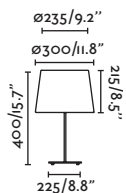

- 29937 Satin Nickel/Níquel Satinado + White/Blanco
- 29954 Matt White/Blanco Mate + White/Blanco
- 29955 Matt Black/Negro Mate + Black/Negro

Material **Body** Steel/Acero
Diff Textile/Textil
Shade Textile/Textil

Light Source 1 E27 max. 15W
Bulb incl. No
Recom. Bulb 17463
Class II
IP 20
Cable 1.9 MT