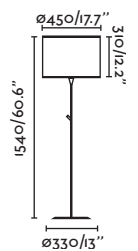

64313-49 Matt Black/Negro Mate + Rattan/Ratán

Material	Body Steel/Acero Shade Rattan/Ratán
Light Source	1 E27 max. 15W
Bulb incl.	No
Recom. Bulb	17464
Class	I
IP	20
Cable	1.8 MT