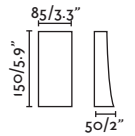

Nairobi

70830
70832

- Matt White/Blanco Mate
- Rust Brown/Marrón Oxido

Material Body Aluminium/Aluminio
Diff Transparent Glass/Cristal Transparente

Light Source COB LED 6W 3000K 380Lm

CRI >80

Driver incl. Yes

Class I

Voltage (V/Hz) 100V-240V/50-60HZ

IP 54