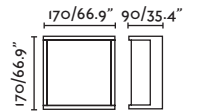

Hikari

71274

● Dark Grey/Gris Oscuro

Material	Body Aluminium/Aluminio Diff Opal PC/PC Opal
Light Source	SMD LED 10W 3000K 400Lm
CRI	>80
Driver incl.	Yes
Class	I
Voltage (V/Hz)	100V-240V/50-60HZ
IP	65
IK	10