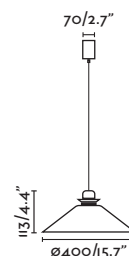

64501 ● Beige

Material **Body** Steel+Glass/Acero+Cristal
Diff Opal Glass/Cristal Opal
Shade Steel/Acero

Light Source 1 E27 max. 15W
Bulb incl. No
Recom. Bulb 17463/17498 Smart Bulb
Class I
IP 20
Cable 1.8 MT