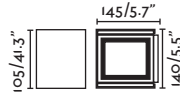

Olan

70269
70270
70637

- Matt White/Blanco Mate
- Rust Brown/Marrón Oxido
- Dark Grey/Gris Oscuro

Material **Body** Aluminium/Aluminio
Diff Transparent Glass/Cristal Transparente

Light Source COB LED 6W 3000K 200Lm
CRI >80
Driver incl. Yes
Class I
Voltage (V/Hz) 220V- 240V/50-60HZ
IP 65
IK 06