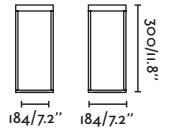

2700K

3000K

Kasp

71912

● Black/Negro

Material

Body Aluminium/Aluminio

Diff Transparent PC/PC Transparente

Light Source

SMD LED 2W 150Lm

Dimmable K

2700 - 3000K

CRI

>80

Driver incl.

Yes

Class

III

IP

65

Battery incl.

Yes

20h Charge Max. 20h Worktime

USB

USB-C

2700K

3000K

Kasp

71913

● Black/Negro

Material

Body Aluminium/Aluminio

Diff Transparent PC/PC Transparente

Light Source

SMD LED 2W 150Lm

Dimmable K

2700 - 3000K

CRI

>80

Driver incl.

Yes

Class

III

IP

65

Battery incl.

Yes

20h Charge Max. 20h Worktime

USB

USB-C

Accessories/Accesorios

Wall accessory/Accesorio applique

71914

● Black/Negro

Material

Body Aluminium/Aluminio