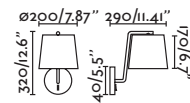

IP

20

Table&Floor
102

29329
29330
29331

- Matt White/Blanco Mate + White/Blanco
- Matt Black/Negro Mate + Black/Negro
- Satin Nickel/Níquel Satinado + White/Blanco

Material

Body Steel/Acero
Diff Matt White Steel/Acero Blanco Mate
Shade Textile/Textil