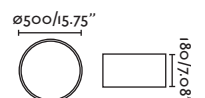

Seven

68323

●● Matt White/Blanco Mate + White/Blanco

Material

Body Steel/Acero
Diff White Textile/Textil Blanco
Shade Textile/Textil

Light Source

SMD LED 20W 1313Lm

Dimmable K

3000 - 4000 - 6000K

CRI

>80

Driver incl.

Yes

Class

I

Voltage (V/Hz)

220V- 240V/50-60HZ

IP

20

Suspended
185

Seven

68298

●● Matt White/Blanco Mate + White/Blanco

Material

Body Steel/Acero
Diff White Textile/Textil Blanco
Shade Textile/Textil

Light Source

2 E27 max. 15W

Bulb incl.

No

Recom. Bulb

17463/17498 Smart Bulb

Class

I

IP

20

Seven

68317

●● Matt White/Blanco Mate + White/Blanco

Material

Body Steel/Acero
Diff White Textile/Textil Blanco
Shade Textile/Textil

Light Source

3 E27 max. 15W

Bulb incl.

No

Recom. Bulb

17463/17498 Smart Bulb

Class

I

IP

20