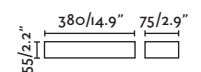

Tacana

- 71049 ● Satin Aluminium/Aluminio Satinado

Material Body Aluminium/Aluminio
Diff Opal Glass/Cristal Opal

Light Source SMD LED 24W 3000K 1700Lm
CRI >80
Driver incl. Yes
Class I
Voltage (V/Hz) 100V-240V/50-60HZ
IP 65
IK 09