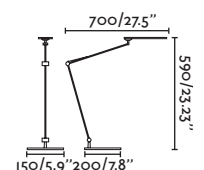

Anouk

53414

● Matt White/Blanco Mate

53415

● Matt Black/Negro Mate

Material

Body ABS

Light Source

Diff Translucent/Translúcido

CRI

SMD LED 8W 4000K 530Lm

Driver incl.

>80

Class

Yes

Voltage (V/Hz)

II

IP

220V- 240V/50-60HZ

Cable

20

1.5 MT

Otto

52064

● Matt Black/Negro Mate

52065

● Matt White/Blanco Mate

Material

Body ABS+Silicone/ABS+Silicona

Light Source

Diff Opal PMMA/PMMA Opal

CRI

SMD LED 6W 4000K 500Lm

Driver incl.

>80

Class

Yes

Voltage (V/Hz)

II

IP

100V-240V/50-60HZ

Cable

20

1.8 MT

Lena

52057

● Shiny White/Blanco Brillo

52058

● Shiny Black/Negro Brillo

Material

Body Aluminium+ABS+Silicone/Aluminio+ABS+Silicona

Light Source

Diff Translucent Glass/Cristal Translúcido

CRI

SMD LED 3W 4000K 300Lm

Driver incl.

>80

Class

Yes

Voltage (V/Hz)

II

IP

100V-240V/50-60HZ

Beam angle

20

Cable

70°

1.8 MT

Ito

52071

● Matt Black/Negro Mate

Material

Body ABS+Aluminium/ABS+Aluminio

Light Source

Diff Opal PMMA/PMMA Opal

CRI

SMD LED 5W 3000K 390Lm

Driver incl.

>80

Class

Yes

Voltage (V/Hz)

II

IP

220V- 240V/50-60HZ

Cable

20

1.8 MT