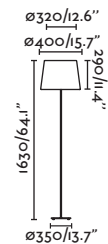

- 29958 Matt White/Blanco Mate + White/Blanco
- 29959 Matt Black/Negro Mate + Black/Negro

Material **Body** Steel/Acero
Diff Textile/Textil
Shade Textile/Textil

Light Source 1 E27 max. 15W
Bulb incl. No
Recom. Bulb 17463/17464
Class II
IP 20
Cable 1.7 MT