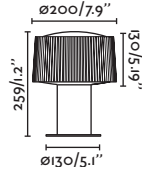

Muffin by Àlex & Manel Llusçà

74433S-04 ● Dark Grey/Gris Oscuro

Material Body Aluminium/Aluminio
Diff Opal PMMA/PMMA Opal

Light Source 1 E27 max. 15W

Bulb incl. No

Recom. Bulb 17437

Class I

IP 44

Bollard
436

Pole
468

Suspended
492

Wall
514