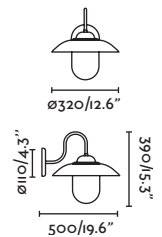

Hudson

62810

● Shiny Black/Negro Brillo

Material	Body Steel/Acero
Light Source	1 E27 max. 15W
Bulb incl.	No
Recom. Bulb	17463/17498 Smart Bulb
Class	I
IP	20

Marina

60005

● Matt Black/Negro Mate

Material	Body Steel/Acero
	Diff Transparent Glass/Cristal Transparente
Light Source	1 E27 max. 15W
Bulb incl.	No
Recom. Bulb	17428
Class	II
IP	20

Suspended
181