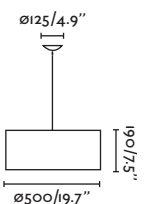

Cable

0.9 MT