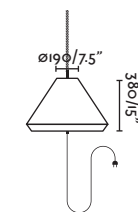

T70

71584-05

71584-06

Material

●● Dark Grey/Gris Oscuro + Cream/Crema
●● Dark Grey/Gris Oscuro + Brown/Marrón
Shade Textilene
Body Aluminium/Aluminio
Diff PEMD