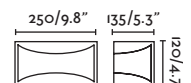

Bonn

70697 ● Dark Grey/Gris Oscuro

Material Body Aluminium/Aluminio
Diff Opal PC/PC Opal

Light Source 1 E27 max. 15W

Bulb incl. No

Recom. Bulb 17463/17498 Smart Bulb

Class I

IP 44