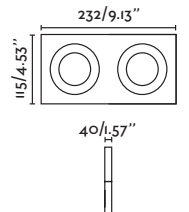

Argón

43403
43413

● Matt White/Blanco Mate
● Matt Black/Negro Mate

Material Body Aluminium/Aluminio
Light Source 2 GU10 max. 8W
Bulb incl. No
Recom. Bulb 17316/17320
Socket incl. No
Recom. Socket 43065
IP 20
Cut out 220x102
60°