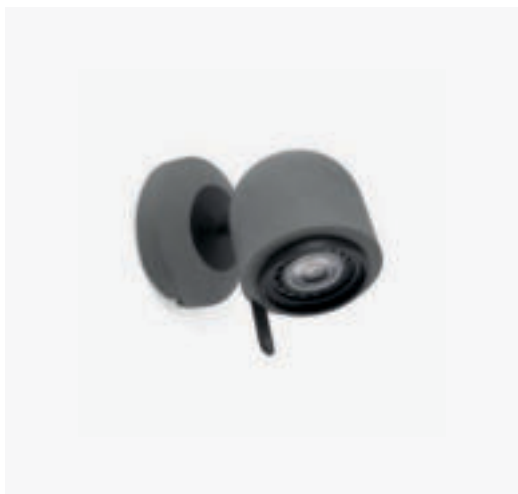

Stone by Àlex & Manel Llusçà

43500 ● Grey/Gris

Material Body Concrete+Steel/Cemento+Acero
Light Source 1 GU10 max. 8W
Bulb incl. No
Recom. Bulb 97685327
Class I

IP 20
350° 90°