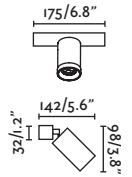

Stan

43740

● Matt White/Blanco Mate

43741

● Matt Black/Negro Mate

Material

Body Aluminium/Aluminio

Light Source

1 GU10 max. 8W

Bulb incl.

No

Recom. Bulb

17320/97685327

Class

I

IP

20

Stan

43742

● Matt White/Blanco Mate

43743

● Matt Black/Negro Mate

Material

Body Aluminium/Aluminio

Light Source

2 GU10 max. 8W

Bulb incl.

No

Recom. Bulb

17320/97685327

Class

I

IP

20

Stan

43744

● Matt White/Blanco Mate

43745

● Matt Black/Negro Mate

Material

Body Aluminium/Aluminio

Light Source

3 GU10 max. 8W

Bulb incl.

No

Recom. Bulb

17320/97685327

Class

I

IP

20