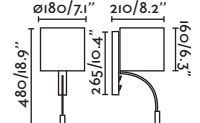

I

Voltage (V/Hz)

100V-240V/50-60HZ

IP

20

Handy by Jordi Blasi

28413 ●● Matt White/Blanco Mate + White/Blanco

Material **Body** Steel/Acero
Shade Textile/Textil