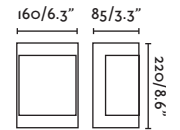

Cela

72280

● Satin Stainless/Inoxidable Satinado

Material	Body Stainless steel 304/Acero inoxidable 304 Diff Opal PC/PC Opal
Light Source	1 E27 max. 15W
Bulb incl.	No
Recom. Bulb	17463/17498 Smart Bulb
Class	II
IP	54