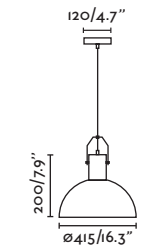

Crater

68461

●● Matt Black/Negro Mate + Matt Gold/Oro Mate

Material Body Aluminium/Aluminio
Light Source 3 E27 max. 15W
Bulb incl. No
Recom. Bulb 17463/17498 Smart Bulb
Class II
IP 20
Cable 1.5 MT

Magma

28398

●● Matt White/Blanco Mate + Matt Silver/Plata Mate

28399

●● Matt White/Blanco Mate + Matt Gold/Oro Mate

29468

●● Black/Negro + Matt Gold/Oro Mate

Material Body Fiber glass/Fibra de vidrio
Light Source 3 E27 max. 15W
Bulb incl. No
Recom. Bulb 17463/17464
Class I
IP 20
Cable 2 MT

Margot

68561

●● Matt Black/Negro Mate + Wood/Madera

68564

●● Matt White/Blanco Mate + Wood/Madera

Material Body Steel+Wood/Acero+Madera
Light Source 1 E27 max. 15W
Bulb incl. No
Recom. Bulb 17463/17464
Class I
IP 20
Cable 1.2 MT

Charlotte

68562

● Dark Grey/Gris Oscuro

68563

● Matt White/Blanco Mate

Material Body Steel/Acero
Diff Opal PC/PC Opal
Light Source 1 E27 max. 15W
Bulb incl. No
Recom. Bulb 17463/17464
Class I
IP 20
Cable 1.2 MT