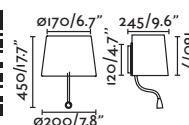

29935

29950

29951

●● Satin Nickel/Níquel Satinado + White/Blanco

●● Matt White/Blanco Mate + White/Blanco

●● Matt Black/Negro Mate + Black/Negro

Material

Body Steel/Acero

Diff White Textile/Textil Blanco

Shade Textile/Textil

Light Source

1 E27 max. 15W

Bulb incl.

No

Recom. Bulb

17463

Reader

4W, 3000K, 120Lm

Driver incl.

Yes

Class

I

Voltage (V/Hz)

100V-240V/50-60HZ

IP

20