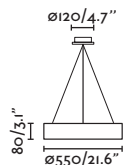

64260 ● Shiny White/Blanco Brillo
64261 ● Shiny Black/Negro Brillo

Material Body Aluminium/Aluminio
Diff Opal PMMA/PMMA Opal
Light Source SMD LED 36W 3000K 1700Lm
CRI >80
Driver incl. Yes
Class I
Voltage (V/Hz) 100V-240V/50-60HZ
IP 20