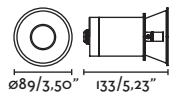

Fresh

02101401

● Matt White/Blanco Mate

02101402

● Matt Black/Negro Mate

Material Body Aluminium/Aluminio
Diff Transparent Glass/Cristal Transparente
Light Source 1 GU10 max. 8W
Bulb incl. No
Recom. Bulb 17316/17320
Class I
IP 65
Cut out ø83x133

IP65