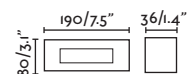

Dart

70272

70273

- ☐ Matt White/Blanco Mate
- ☒ Matt Black/Negro Mate

Material

Body PC

Diff Transparent Glass/Cristal Transparente

Light Source COB LED 2W 2700K 70Lm

CRI >80

Driver incl. Yes

Class II

Voltage (V/Hz) 220V- 240V/50-60HZ

IP 65

Beam angle 100°

Cut out ø68

Choose required mounting accessory/Elija el accesorio de montaje necesario

Recessed box/Caja de empotrar

70276

- ☒ Black/Negro

Surface box/Caja de superficie

70274

70275

- ☐ White/Blanco
- ☒ Black/Negro

Dart

70277

70278

- ☐ Matt White/Blanco Mate
- ☒ Matt Black/Negro Mate

Material

Body PC

Diff Transparent Glass/Cristal Transparente

Light Source COB LED 5W 2700K 275Lm

CRI >80

Driver incl. Yes

Class II

Voltage (V/Hz) 220V- 240V/50-60HZ

IP 65

Beam angle 100°

Cut out 160x68

Choose required mounting accessory/Elija el accesorio de montaje necesario

Recessed box/Caja de empotrar

70281

- ☒ Black/Negro

Surface box/Caja de superficie

70279

70280

- ☐ White/Blanco
- ☒ Black/Negro