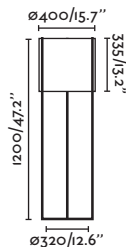

- 24023-33 Matt Black/Negro Mate + Beige
- 24023-34 Matt Black/Negro Mate + Grey/Gris

Material Body Steel/Acero
Diff Opal PC/PC Opal
Shade Textile/Textil

Light Source 1 E27 max. 15W
Bulb incl. No
Recom. Bulb 17429/17464
Class II
IP 20
Cable 2.1 MT