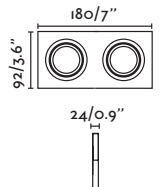

Radón

43397
43407

- Matt White/Blanco Mate
- Matt Black/Negro Mate

Material Body Aluminium/Aluminio
Light Source 2 GU10 max. 8W
Bulb incl. No
Recom. Bulb 17316/17320
Socket incl. No
Recom. Socket 43065
IP 20
Cut out 80x170