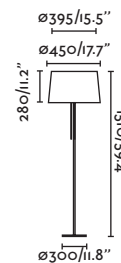

20029 ●● Matt White/Blanco Mate + White/Blanco
20030 ●● Matt Black/Negro Mate + Black/Negro

Material Body Steel/Acero
Shade Textile/Textil

Light Source 1 E27 max. 15W

Bulb incl. No

Recom. Bulb 17463/17498 Smart Bulb

Class II

IP 20

Cable 2 MT