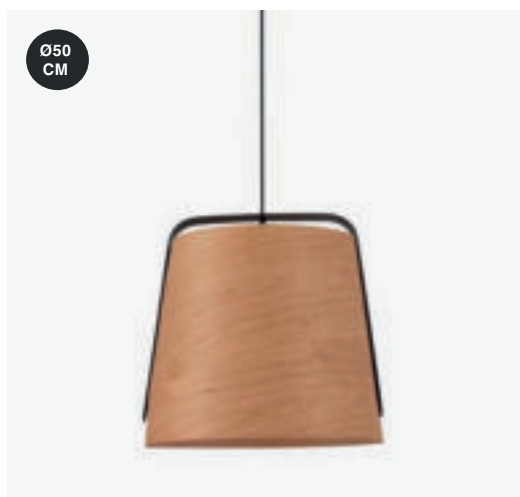

29848 Matt Black/Negro Mate + Cherry/Cerezo

Material **Body** Steel/Acero
Shade Wood/Madera
Light Source 1 E27 max. 15W
Bulb incl. No
Recom. Bulb 17463/17464
Class II
IP 20
Cable 2 MT

Table&Floor
68

Wall
236