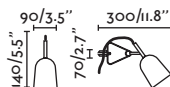

1. 51133 Matt Black/Negro Mate
   51134 Shiny Chrome/Cromo Brillo
   51135 Shiny White/Blanco Brillo

Material Body Aluminium+ABS/Aluminio+ABS
Light Source 1 E14 max. 8W
Bulb incl. No
Recom. Bulb 17461
Class II
IP 20
Cable 1.6 MT