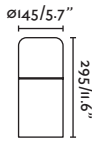

Muga

75603

● Dark Grey/Gris Oscuro

Material Body Aluminium/Aluminio
Diff Opal PC/PC Opal

Light Source SMD LED 11W 3000K 810Lm

CRI >80

Driver incl. Yes

Class I

Voltage (V/Hz) 100V-240V/50-60HZ

IP 55