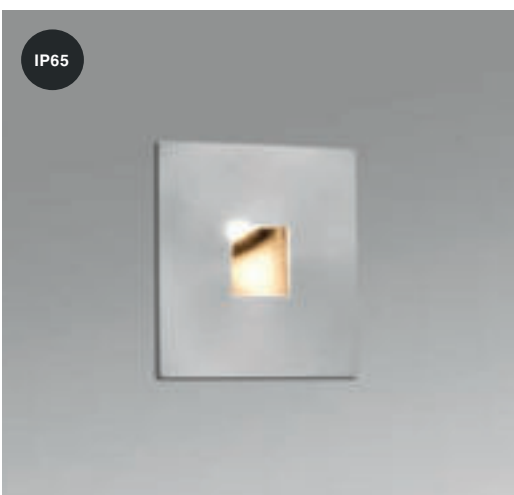

Signal

02100101

● Satin Nickel/Níquel Satinado

Material	Body Aluminium/Aluminio Diff Transparent Glass/Cristal Transparente
Light Source	COB LED 3W 3000K 102Lm
CRI	>80
Recom. Driver	98310103
Class	III
IP	65
Beam angle	36°
Cut out	49x55

Recessed box/Caja de empotrar
02100101C

*Drivers info pag. 746-747