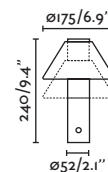

25lm

45lm

90lm

Jellyfish by Nahtrang

- 24523  Matt Black/Negro Mate
- 24524  Matt White/Blanco Mate

Material Body Steel/Acero
Diff Opal PMMA/PMMA Opal

Light Source SMD LED 3W 2700K 220Lm

Dimmable W 1w 100Lm / 2w 200Lm / 3w 300Lm