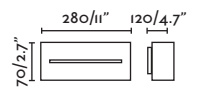

West

70888

● Dark Grey/Gris Oscuro

Material Body Aluminium/Aluminio
Diff Opal Glass/Cristal Opal

Light Source 1 E27 max. 15W

Bulb incl. No

Recom. Bulb 17437

Class I

IP 54