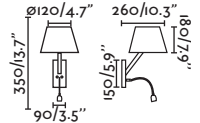

Tira

64322

● Matt White/Blanco Mate + White/Blanco

64323

● Matt Black/Negro Mate + Black/Negro

Material

Body Steel+Aluminium+Silicone/Acero+Aluminio+Silicona

Shade Textile/Textil

Light Source

1 E27 max. 15W

Bulb incl.

No

Recom. Bulb

17463

Reader

3W, 3000K, 280Lm

Driver incl.

Yes

Class

I

Voltage (V/Hz)

100V-240V/50-60HZ

IP

20