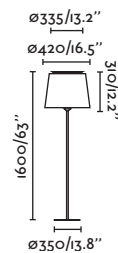

- 20306-85 Matt White/Blanco Mate + White/Blanco
- 20307-86 Matt Black/Negro Mate + Black/Negro
- 20307-87 Matt Black/Negro Mate + Green/Verde

Material **Body** Steel/Acero
Diff White Steel/Acero Blanco
Shade Textile/Textil

Light Source 1 E27 max. 15W
Bulb incl. No
Recom. Bulb 17463/17464
Class II
IP 20
Cable 2 MT