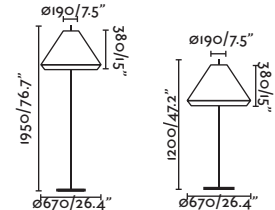

T70

1.95mt 71569-05

1.2mt 71569-06

1.95mt 71575-05

1.2mt 71575-06

Material

● Dark Grey/Gris Oscuro + Cream/Crema
 ● Dark Grey/Gris Oscuro + Brown/Marrón
 ● Dark Grey/Gris Oscuro + Cream/Crema
 ● Dark Grey/Gris Oscuro + Brown/Marrón
Shade Textilene
Body Aluminium/Aluminio
Diff PEMD