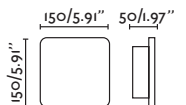

Elsa

63279

● Matt White/Blanco Mate

Material	Body Plaster/Yeso
	Diff Opal PC/PC Opal
Light Source	SMD LED 8W 3000K 300Lm
CRI	>80
Driver incl.	Yes
Class	II
Voltage (V/Hz)	100V-240V/50-60HZ
IP	20