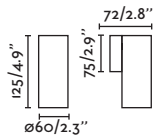

Ceiling
207

Recessed
374

Spot
346

Suspended
182

Track
386