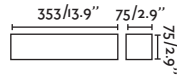

Eaco

63177

● Matt White/Blanco Mate

Material	Body Plaster/Yeso
Light Source	2 G9 max. 6W
Bulb incl.	No
Recom. Bulb	17466
Class	I
IP	20