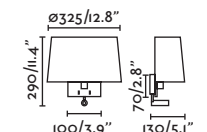

20023
20024

●● Matt White/Blanco Mate + White/Blanco
●● Matt Black/Negro Mate + Black/Negro

Material **Body** Steel/Acero
Shade Textile/Textil

Light Source 1 E27 max. 15W
Bulb incl. No
Recom. Bulb 17463/17498 Smart Bulb
Reader 3W, 3000K, 200Lm
Driver incl. Yes
Class I
Voltage (V/Hz) 100V-240V/50-60HZ
IP 20