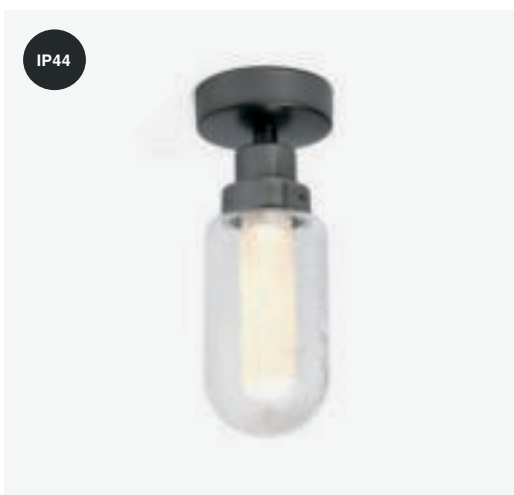

40077

● Anthracite/Antracita

Material**Body** Steel/Acero**Diff** Opal Glass/Cristal Opal**Light Source**

SMD LED 3W 2700K 200Lm

CRI

>80

Driver incl.

Yes