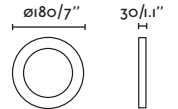

Ted

42926

● Matt White/Blanco Mate

Material	Body Aluminium/Aluminio Diff Opal PMMA/PMMA Opal
Light Source	SMD LED 15W 3000K 1200Lm
CRI	>80
Driver incl.	Yes
Class	I
Voltage (V/Hz)	220V- 240V/50-60HZ
IP	44
Beam angle	160°
Cut out	ø150