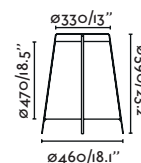

*Only for glass LED bulbs, models A60, ST64, G95 and G125
Sólo para bombillas LED de vidrio, modelos A60, ST64, G95 y G125