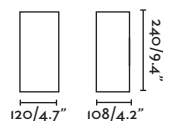

Bruc

70828

● Dark Grey/Gris Oscuro

Material

Body Aluminium/Aluminio

Diff Opal Glass/Cristal Opal

Light Source

SMD LED 13W 3000K 830Lm

CRI

>80

Driver incl.

Yes

Class

I

Voltage (V/Hz)

100V-240V/50-60HZ

IP

54

IK

06

Ling

70812

● Dark Grey/Gris Oscuro

70813

● Matt White/Blanco Mate

Material

Body Aluminium/Aluminio

Diff Transparent Glass/Cristal Transparente

Light Source

HIGH POWER LED 6W 4000K 630Lm

CRI

>80

Driver incl.

Yes

Class

I

Voltage (V/Hz)

100V-240V/50-60HZ

IP

54

Beam angle

110°