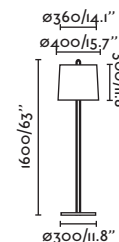

- 24036-07 Matt White/Blanco Mate + White/Blanco
- 24036-08 Matt White/Blanco Mate + Beige
- 24037-07 Shiny Chrome/Cromo Brillo + White/Blanco
- 24037-08 Shiny Chrome/Cromo Brillo + Beige
- 24037-09 Shiny Chrome/Cromo Brillo + Black/Negro

Material Body Steel/Acero
Shade Textile/Textil

Light Source 1 E27 max. 15W

Bulb incl. No

Recom. Bulb 17463/17498 Smart Bulb

Class II

IP 20

Cable 2.1 MT

⏻