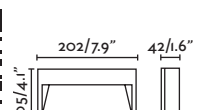

Grant

70655

● Dark Grey/Gris Oscuro

Material

Body ABS

Diff Transparent PC/PC Transparente

Light Source

SMD LED 1W 3000K 65Lm

CRI

>80

Driver incl.

Yes

Class

II

Voltage (V/Hz)

100V-240V/50-60HZ

IP

65

IK

10

Beam angle

120°

SEA SIDE
SUITABLE

Grant

70656

● Dark Grey/Gris Oscuro

Material

Body ABS

Diff Transparent PC/PC Transparente

Light Source

SMD LED 1W 3000K 65Lm

CRI

>80

Driver incl.

Yes

Class

II

Voltage (V/Hz)

100V-240V/50-60HZ

IP

65

IK

10

Beam angle

120°

SEA SIDE
SUITABLE

Path

70501

● Matt White/Blanco Mate

70508

● Dark Grey/Gris Oscuro

Material

Body Aluminium/Aluminio

Diff Transparent PC/PC Transparente

Light Source

SMD LED 9W 3000K 390Lm

CRI

>80

Driver incl.

Yes

Class

I

Voltage (V/Hz)

100V-240V/50-60HZ

IP

44