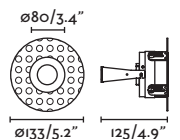

Fresh

02300101

● White/Blanco

Material Body Aluminium/Aluminio
Light Source 1 E27 max. 8W
Bulb incl. No
Recom. Bulb 17429/17464
Class I
IP 20
Cut out ø90

Fresh

02100601

● Matt White/Blanco Mate

02100602

● Matt Black/Negro Mate

02100603

● Matt Gold/Oro Mate

Material Body Aluminium/Aluminio
Light Source 1 GU10 max. 8W
Bulb incl. No
Recom. Bulb 17316/17320
Class II
IP 20
Cut out ø83x64

IP65

Fresh

02101401

● Matt White/Blanco Mate

02101402

● Matt Black/Negro Mate

Material Body Aluminium/Aluminio
Diff Transparent Glass/Cristal Transparente
Light Source 1 GU10 max. 8W
Bulb incl. No
Recom. Bulb 17316/17320
Class I
IP 65
Cut out ø83x133

IP65

Fresh

02400101

● Matt White/Blanco Mate

02400102

● Matt Black/Negro Mate

Material Body Aluminium/Aluminio
Light Source 1 GU10 max. 8W
Bulb incl. No
Recom. Bulb 17316/17320
Class I
IP 65
Cut out ø83