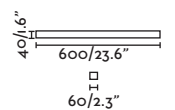

Nilo

63316

Matt Black/Negro Mate

63318

Shiny Chrome/Cromo Brillo

Material	Body Aluminium/Aluminio Diff Opal PMMA/PMMA Opal
Light Source	SMD LED 12W 3000K 950Lm
CRI	>80
Driver incl.	Yes
Class	II
Voltage (V/Hz)	100V-240V/50-60HZ
IP	44

IP44