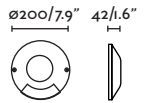

Loth

70285

Matt Black/Negro Mate

Material Body Aluminium/Aluminio
Diff Opal PC/PC Opal

Light Source COB LED 6W 3000K 165Lm

CRI >80

Driver incl. Yes

Class I

Voltage (V/Hz) 220V- 240V/50-60HZ

IP 67

IK 10