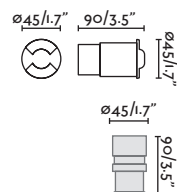

Cut out ø40x90

SEA SIDE
SUITABLE

*Drivers info pag. 746-747

Kane

70662

● Satin Stainless/Inoxidable Satinado

Material Body Stainless steel 316L/Acero inoxidable 316L

Diff Transparent Glass/Cristal Transparente