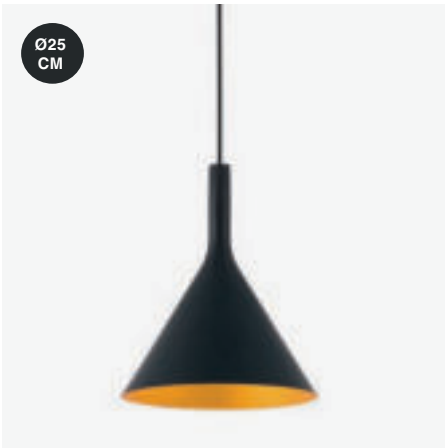

Class II

Voltage (V/Hz) 100V-240V/50-60HZ

IP 20

Beam angle 120°

Cable 1.5 MT

Pam

64162  Black/Negro + Matt Gold/Oro Mate

Material Body Steel/Acero
Diff Opal PMMA/PMMA Opal