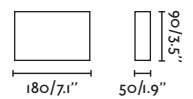

Kaula

70406

● Satin Stainless/Inoxidable Satinado

Material	Body Stainless steel 316L/Acero inoxidable 316L Diff Opal PMMA/PMMA Opal
Light Source	SMD LED 14W 3000K 650Lm
CRI	>80
Driver incl.	Yes
Class	I
Voltage (V/Hz)	220V- 240V/50-60HZ
IP	44