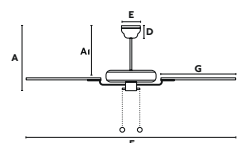

A	A1
350/13.78"	300/11.81"
B	C
130/5.12"	
D	E
60/2.4"	130/5.12"
F	G
Ø1210/47.6"	465/18.31"