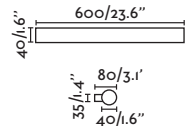

Volga

63508
63513

Shiny Chrome/Cromo Brillo
 Matt Black/Negro Mate

Material Body Aluminium/Aluminio
Diff Opal PMMA/PMMA Opal

Light Source SMD LED 12W 3000K 850Lm

CRI >80

Driver incl. Yes

Class II

Voltage (V/Hz) 100V-240V/50-60HZ

IP 44