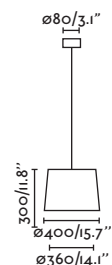

Material Body Steel/Acero
Diff Papyrus/Papiro
Shade Textile/Textil

Light Source 1 E27 max. 15W
Bulb incl. No
Recom. Bulb 17463/17498 Smart Bulb
Class II
IP 20
Cable 1.7 MT

Table&Floor
80

Wall
240

- 64314-44  Matt Black/Negro Mate + Beige
- 64314-45  Matt Black/Negro Mate + Yellow/Amarillo
- 64314-46  Matt Black/Negro Mate + Green/Verde