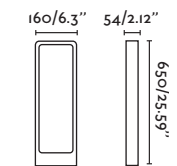

Das

75520

● Dark Grey/Gris Oscuro

Material Body Aluminium/Aluminio
Diff Transparent Glass/Cristal Transparente

Light Source COB LED 8W 3000K 480Lm

CRI >80

Driver incl. Yes

Class I

Voltage (V/Hz) 100V-240V/50-60HZ

IP 54

IK 06

Beam angle 180°