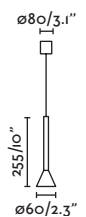

Danka

64223 Satin Gold/Oro Satinado + Matt Black/Negro Mate

Material Body Steel+Aluminium/Acero+Aluminio
Diff Transparent PMMA/PMMA Transparente

Light Source COB LED 6W 3000K 530Lm

CRI >80

Driver incl. Yes

Class II

Voltage (V/Hz) 100V-240V/50-60HZ

IP 20

Beam angle 60°

Cable 3 MT