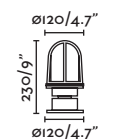

Mauren

70993

● Brass/Latón

Material

Body Brass/Latón

Diff Transparent Glass/Cristal Transparente

Light Source

1 E27 max. 15W

Bulb incl.

No

Recom. Bulb

17463/17498 Smart Bulb

Class

I

IP

44

SEA SIDE
SUITABLE