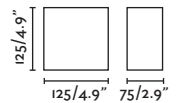

Oslo

63284

● Matt White/Blanco Mate

Material	Body Plaster/Yeso
Light Source	1 G9 max. 6W
Bulb incl.	No
Recom. Bulb	17466
Class	I
IP	20