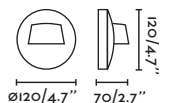

Brow

70408
70409

- Matt White/Blanco Mate
- Dark Grey/Gris Oscuro

Material Body PC
Diff Opal PMMA/PMMA Opal

Light Source COB LED 3W 3000K 100Lm

CRI >80

Driver incl. Yes

Class II

Voltage (V/Hz) 220V- 240V/50HZ

IP 44