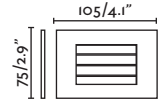

Spark-1

- 70162 ● Dark Grey/Gris Oscuro
- 70163 ● Matt White/Blanco Mate

Material Body Aluminium/Aluminio
Diff Opal PC/PC Opal

Light Source SMD LED 5W 3000K 230Lm

CRI >80

Driver incl. Yes

Class I

Voltage (V/Hz) 100V-240V/50-60HZ

IP 65

IK 10

Cut out 95x65x40