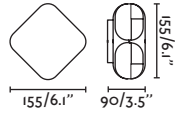

Lotus by Estudi Ribaudí

71222 ● Matt White/Blanco Mate
71223 ● Dark Grey/Gris Oscuro

Material Body Aluminium/Aluminio
Diff Opal Glass/Cristal Opal

Light Source SMD LED 18W 3000K 1120Lm
CRI >80
Driver incl. Yes
Class I
Voltage (V/Hz) 100V-240V/50-60HZ
IP 65
IK 08