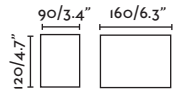

Lacre

70802

● Dark Grey/Gris Oscuro

Material Body Aluminium/Aluminio
Diff Opal Glass/Cristal Opal

Light Source 1 E27 max. 15W

Bulb incl. No

Recom. Bulb 17463/17498 Smart Bulb

Class I

IP 54