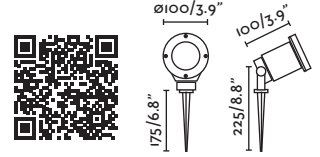

Garten

73111 Matt Black/Negro Mate

Material Body ABS

Light Source 1 E27 PAR38 max. 15W

Bulb incl. No

Recom. Bulb 17400

Class II

IP 44

Cable 2.5 MT