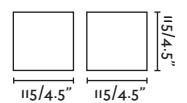

Kamen

63311

● Beige

63312

● Grey/Gris

Material	Body Concrete/Cemento
Light Source	1 G9 max. 6W
Bulb incl.	No
Recom. Bulb	17466
Class	I
IP	20