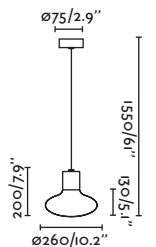

Blubs by Estudi Ribaudi

74427C-03 ● Dark Grey/Gris Oscuro

Material Body Aluminium/Aluminio
Diff Opal PMMA/PMMA Opal

Light Source 3 E27 max. 15W

Bulb incl. No

Recom. Bulb 17437

Class I

IP 44