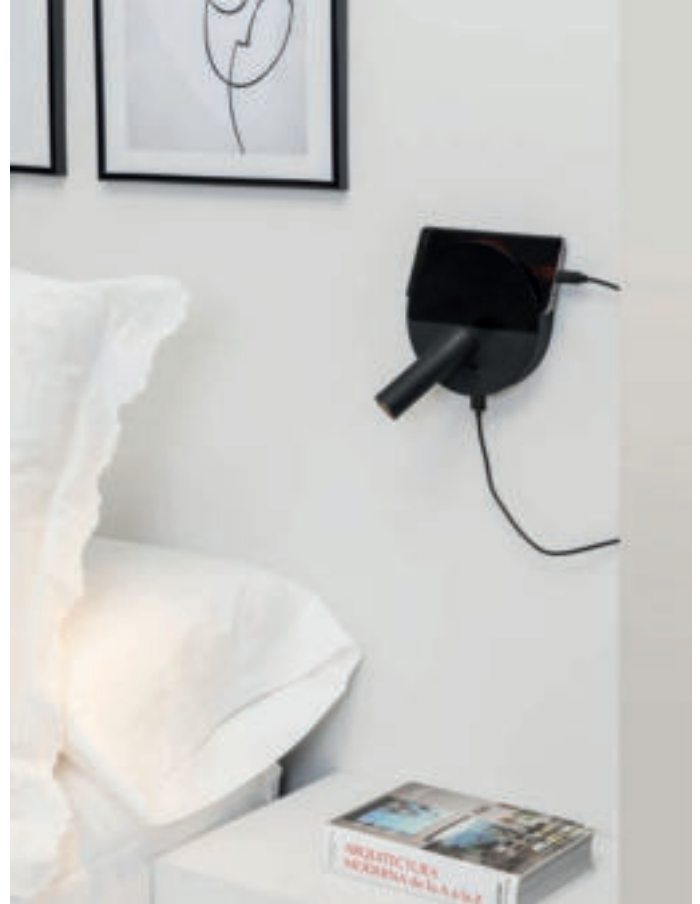

- 68467 Matt White/Blanco Mate
- 68468 Matt Black/Negro Mate

Material Body Steel/Acero
Light Source COB LED 3W 2700K 240 Lm
CRI =80
Driver incl. Yes
Class I
Voltage (V/Hz) 220V- 240V/50-60HZ
IP 20
Beam angle 45°
350° 90°