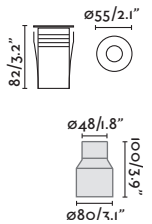

*Drivers info pag. 746-747