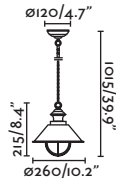

outdoor

Suspended / Suspensión

Nautica

71106

● Matt White/Blanco Mate

71138

● Rust Brown/Marrón Oxido

Material

Body Steel/Acero

Diff Transparent Glass/Cristal Transparente

Light Source

1 E27 max. 15W

Bulb incl.

No

Recom. Bulb

17463/17498 Smart Bulb

Class

I

IP

33

Cable

1 MT

Nautica

71139

● Rust Brown/Marrón Oxido

Material

Body Steel/Acero

Diff Transparent Glass/Cristal Transparente

Light Source

1 E27 max. 15W

Bulb incl.

No

Recom. Bulb

17463/17498 Smart Bulb

Class

I

IP

33

Cable

1 MT

Pole
472

Wall
518

Honey

73696

● Matt Black/Negro Mate

Material

Body Steel/Acero

Diff Transparent Glass/Cristal Transparente

Light Source

1 E27 max. 15W

Bulb incl.

No

Recom. Bulb

17463

Class

I

IP

44

Cable

0.7 MT

Wall
517

Estoril

71143

● Rust Brown/Marrón Oxido

Material

Body Steel/Acero

Diff Transparent Glass/Cristal Transparente

Light Source

1 E27 max. 15W

Bulb incl.

No

Recom. Bulb

17463/17498 Smart Bulb

Class

I

IP

33

Cable

0.7 MT

Wall
519

Wilma

75002

● Dark Grey/Gris Oscuro

Material

Body Aluminium/Aluminio

Diff Opal PC/PC Opal

Light Source

1 E27 max. 15W

Bulb incl.

No

Recom. Bulb

17463/17498 Smart Bulb

Class

I

IP

44

Cable

1.5 MT

Post
431

Wall
516