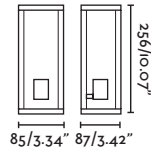

65

Pomo

71306

● Dark Grey/Gris Oscuro

Material

Body Aluminium/Aluminio

Diff Transparent Glass/Cristal Transparente

Light Source