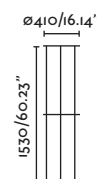

Large structure / Estructura grande

74424	● Black/Negro