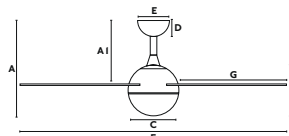

A	A1
420/16.54"	270/10.63"
B	C
260/10.24"	230/9.06"
D	E
70/2.8"	150/5.91"
F	G
Ø1300/51.2"	540/21.26"

*Order your Smart Fan with the reference of the fan finished in WP and add the reference 34151 of the gear. The price of the gear is with PRO35 discount.
Solicita tu Smart Fan con la referencia del ventilador acabado en WP y añade la referencia 34151 del receptor. El precio del receptor es con el descuento PRO35.