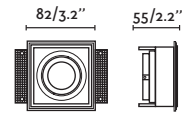

Hyde

40112

● Matt White/Blanco Mate

40113

● Matt Black/Negro Mate

Material Body Steel/Acero
Light Source 1 GU10 max. 8W
Bulb incl. No
Recom. Bulb 17316/17320
Socket incl. No
Recom. Socket 43065
IP 20
Cut out 102x93
 30°