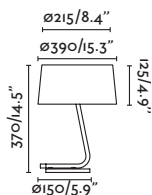

29942 Matt White/Blanco Mate + White/Blanco
29947 Matt Black/Negro Mate + Black/Negro

Material Body Steel/Acero
Diff Textile/Textil
Shade Textile/Textil

Light Source 1 E27 max. 15W
Bulb incl. No
Recom. Bulb 17463
Class II
IP 20
Cable 1.9 MT