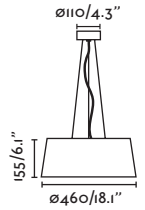

Ceiling
208

Seven

68283

●● Matt White/Blanco Mate + White/Blanco

Material

Body Steel/Acero
Diff White Textile/Textil Blanco
Shade Textile/Textil

Light Source

2 E27 max. 15W