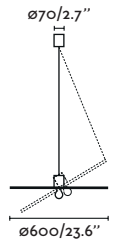

68590-69 Matt Black/Negro Mate + Rattan/Ratán

Material **Body** Steel/Acero
Shade Rattan/Ratán

Light Source 1 E27 max. 15W

Bulb incl. No

Recom. Bulb 17426/17498 Smart Bulb

Class II

IP 20

Cable 1.5 MT