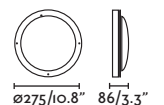

Yen

70690

- Grey/Gris

Material	Body Aluminium/Aluminio
	Diff Opal PC/PC Opal
Light Source	1 E27 max. 15W
Bulb incl.	No
Recom. Bulb	17463/17498 Smart Bulb
Class	I
IP	54