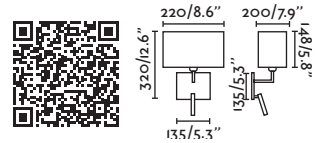

●● Satin Nickel/Níquel Satinado + White/Blanco

Material	Body Steel/Acero
	Shade Textile/Textil
Light Source	1 E27 max. 15W
Bulb incl.	No
Recom. Bulb	17463/17498 Smart Bulb
Reader	3W, 3000K, 250Lm
Driver incl.	Yes
Class	I
Voltage (V/Hz)	100V-240V/50-60HZ
IP	20