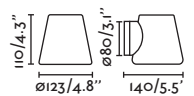

IP44

Brume by Àlex & Manel Lluscà

- 40076 Anthracite/Antracita

Material	Body Steel/Acero Diff Opal Glass/Cristal Opal
Light Source	SMD LED 3W 2700K 200Lm
CRI	>80
Driver incl.	Yes
Class	II
Voltage (V/Hz)	100V-240V/50-60HZ
IP	44