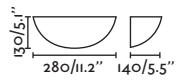

Snow

63285

● Matt White/Blanco Mate

Material	Body Plaster/Yeso
Light Source	1 E14 max. 8W
Bulb incl.	No
Recom. Bulb	17461
Class	I
IP	20