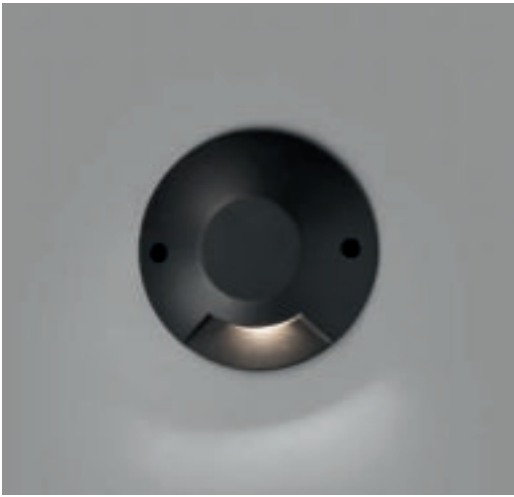

Loth

70285

Matt Black/Negro Mate

Material Body Aluminium/Aluminio
Diff Opal PC/PC Opal

Light Source COB LED 6W 3000K 165Lm

CRI >80

Driver incl. Yes

Class I

Voltage (V/Hz) 220V- 240V/50-60HZ

IP 67

IK 10