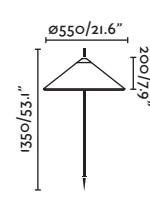

R17

1.37mt 71575P-03

0.73mt 71576P-03

Material

● Dark Grey/Gris Oscuro + White/Blanco
● Dark Grey/Gris Oscuro + White/Blanco
Shade PEMD
Body Aluminium/Aluminio