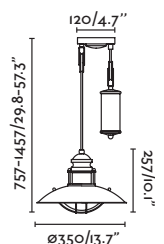

Winch by Manel Llusca

66205

Dark Brown/Marrón Oscuro

Material	Body Steel/Acero
	Diff Transparent Glass/Cristal Transparente
Light Source	1 E27 max. 15W
Bulb incl.	No
Recom. Bulb	17463/17498 Smart Bulb
Class	I
IP	20
Cable	1.5 MT