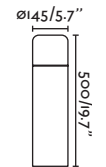

Muga

75604

● Dark Grey/Gris Oscuro

Material Body Aluminium/Aluminio
Diff Opal PC/PC Opal

Light Source SMD LED 11W 3000K 810Lm

CRI >80

Driver incl. Yes

Class I

Voltage (V/Hz) 100V-240V/50-60HZ

IP 55