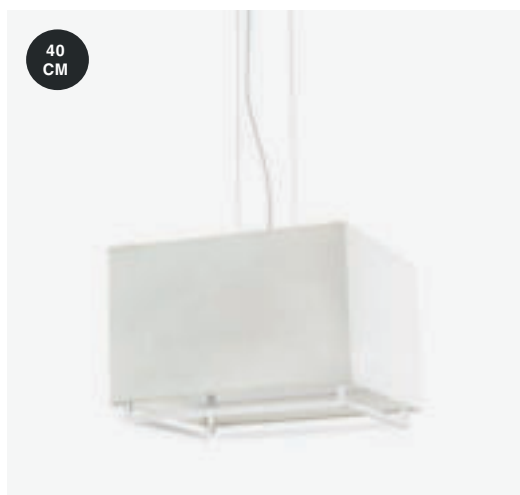

Wall
268

29988 ●● Matt White/Blanco Mate + Beige

Material **Body** Steel/Acero
Diff Opal PC/PC Opal
Shade Textile/Textil

Light Source 3 E27 max. 15W

Bulb incl. No

Recom. Bulb 17463

Class I

IP 20