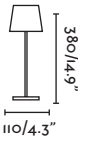

Toc

70775
70776
70777

- Matt White/Blanco Mate
- Matt Black/Negro Mate
- Grey/Gris

Material Body Aluminium/Aluminio
Diff Opal PC/PC Opal

Light Source SMD LED 2W 3000K 180Lm

Driver incl. Yes

Class III

Voltage (V/Hz) 5V DC

IP 54

Battery incl. Yes

5h Charge Max. 9h Worktime

USB MICRO USB

Toc

70786

- Matt White/Blanco Mate

Material Body Aluminium/Aluminio
Diff Opal PC/PC Opal

Light Source SMD LED 5W 3000K 468Lm

Driver incl. Yes

Class II

Voltage (V/Hz) 100V-240V/50-60HZ

IP 54

Battery incl. Yes

9h Charge Max. 9h Worktime

USB JACK