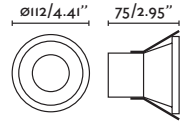

Son

42928

● Matt White/Blanco Mate

Material	Body Aluminium/Aluminio Diff Opal PMMA/PMMA Opal
Light Source	SMD LED 8W 2700K 580Lm
CRI	>80
Driver incl.	Yes
Class	I
Voltage (V/Hz)	220V- 240V/50-60HZ
IP	20
Cut out	ø100