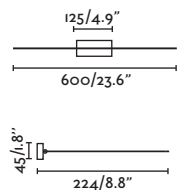

Magritte

- 61082 Satin Nickel/Níquel Satinado
- 61085 Old Gold/Oro Viejo
- 61088 Matt Black/Negro Mate

Material Body Aluminium+Steel/Aluminio+Acero
Diff Opal PMMA/PMMA Opal

Light Source SMD LED 12W 3000K 750Lm

CRI >80

Driver incl. Yes

Class II

Voltage (V/Hz) 100V-240V/50-60HZ

IP 20
↙ 90°