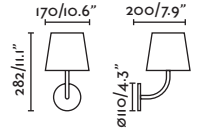

Toc

70780

● Matt White/Blanco Mate

Material Body Aluminium/Aluminio
Diff Opal PC/PC Opal

Light Source SMD LED 8W 3000K 600Lm

CRI >80

Driver incl. Yes

Class I

Voltage (V/Hz) 220V- 240V/50-60HZ

IP 65

Portable
402