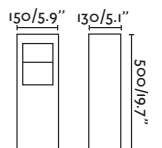

Cast

74156

● Dark Grey/Gris Oscuro

Material **Body** Concrete/Cemento
Diff Opal PC/PC Opal

Light Source SMD LED 10W 3000K 550Lm
CRI >80
Driver incl. Yes
Class I
Voltage (V/Hz) 100V-240V/50-60HZ
IP 65
IK 06