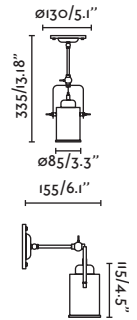

List

60000

● Matt Black/Negro Mate

Material Body Steel/Acero
Light Source 1 E27 max. 15W
Bulb incl. No
Recom. Bulb 17463/17498 Smart Bulb
Class II
IP 20

Nudos

68138

● Dark Brown/Marrón Oscuro

Material Body Steel+Jute/Acero+Yute
Diff Transparent Glass/Cristal Transparente
Light Source 1 E27 max. 15W
Bulb incl. No
Recom. Bulb 17462
Class II
IP 20

Suspended
181