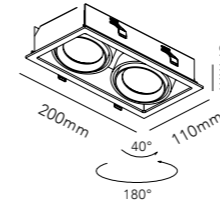

GHOST

GHOST 2

2x6W LED - 230V - IP54 - CRI >90 - Lumen 600lm

TITANIUM* 2700K	270803	NEW
ROSE GOLD* 2700K	270801	

DKK	2.316,- EX VAT / 2.895,- INCL VAT
SEK	3.512,- EX VAT / 4.390,- INCL VAT
EURO	322,- EX VAT

WHITE 3000K	259074
BLACK 3000K	259075

DKK	2.156,- EX VAT / 2.695,- INCL VAT
SEK	3.268,- EX VAT / 4.085,- INCL VAT
EURO	299,- EX VAT