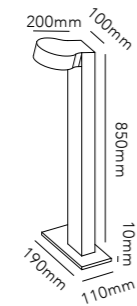

ORBIT GARDEN MINI

6W LED - 230V - IP54 - CRI >90
Lumen 540lm (nominal)

BLACK 3000K	268300
DKK	2.316,- EX VAT / 2.895,- INCL VAT
SEK	3.512,- EX VAT / 4.390,- INCL VAT
EURO	322,- EX VAT

ORBIT GARDEN 2

15W LED - 230V - IP54 - CRI >90
Lumen 1350lm (nominal)

BLACK 3000K	268302
DKK	4.396,- EX VAT / 5.495,- INCL VAT
SEK	6.664,- EX VAT / 8.330,- INCL VAT
EURO	611,- EX VAT