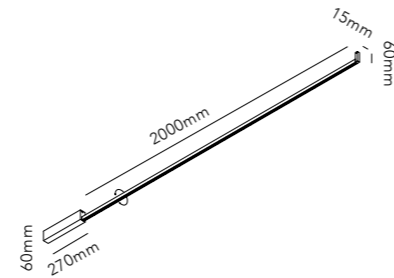

STRIPE

STRIPE CEILING/WALL

Design: Ronni Gol

STRIPE C/W S1500

30W LED - 230V - IP20 - CRI >90 - Lumen 2970lm

WHITE 2700K	270660
BLACK 2700K	270661

DKK	3.116,- EX VAT / 3.895,- INCL VAT
SEK	4.724,- EX VAT / 5.905,- INCL VAT
EURO	433,- EX VAT

242

STRIPE C/W S2000

33W LED - 230V - IP20 - CRI >90 - Lumen 2970lm

WHITE 2700K	270670
BLACK 2700K	270671

DKK	3.596,- EX VAT / 4.495,- INCL VAT
SEK	5.452,- EX VAT / 6.815,- INCL VAT
EURO	499,- EX VAT

STRIPE

243