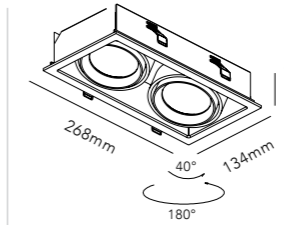

287

GHOST 2+

2x10W LED - 230V - IP20 - CRI >90 - Lumen 990lm

TITANIUM* 2700K	270813	NEW
ROSE GOLD* 2700K	270811	

DKK	2.876,- EX VAT / 3.595,- INCL VAT
SEK	4.360,- EX VAT / 5.450,- INCL VAT
EURO	399,- EX VAT

WHITE 3000K	259081
BLACK 3000K	259082

DKK	2.716,- EX VAT / 3.395,- INCL VAT
SEK	4.116,- EX VAT / 5.145,- INCL VAT
EURO	377,- EX VAT