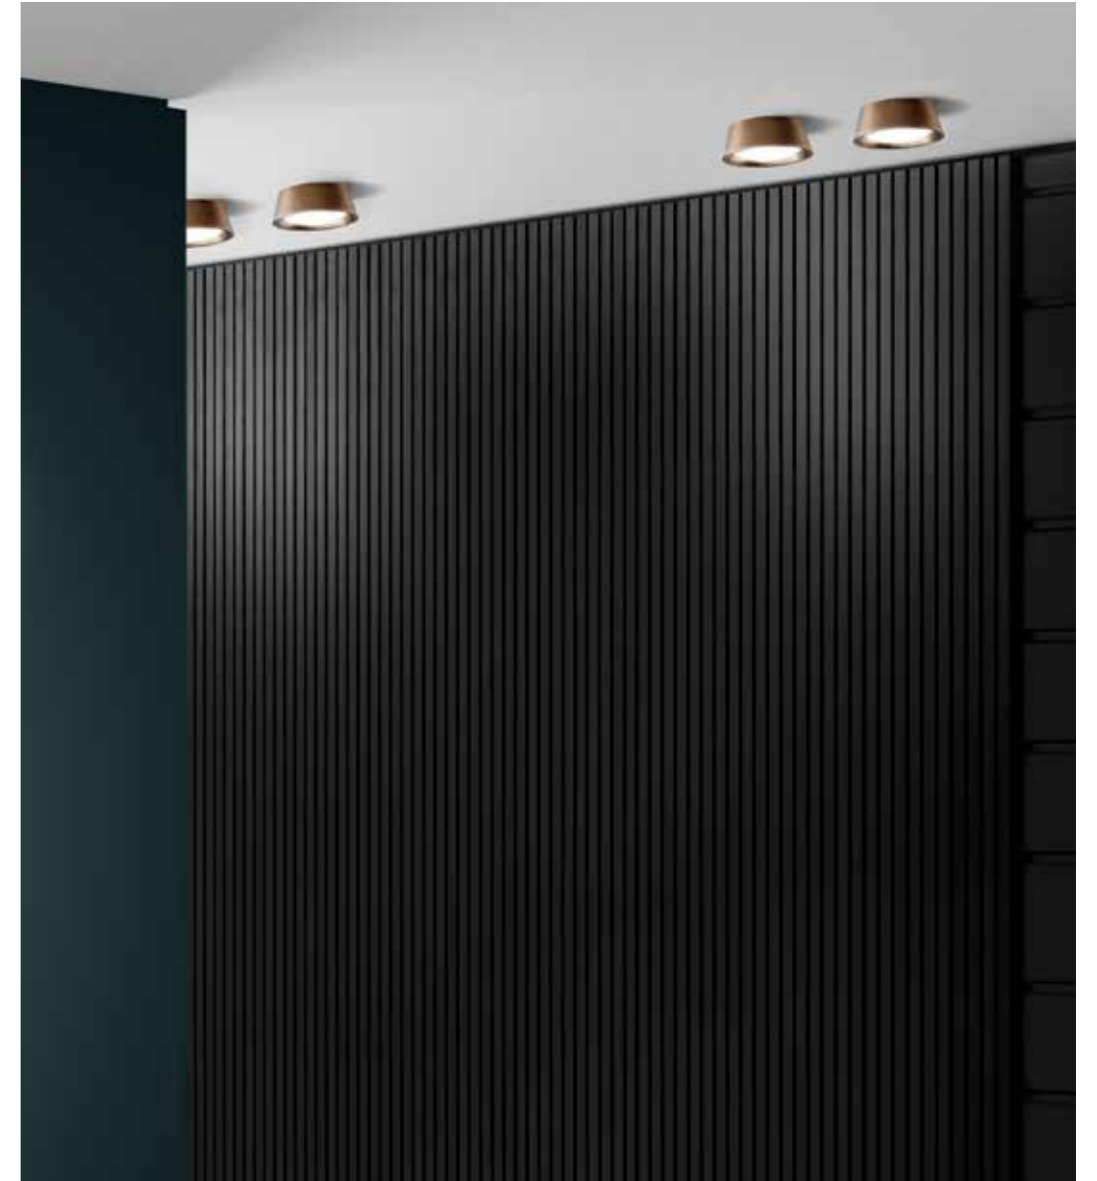

OPTIC OUT / Rose Gold
Design: Nital Patel

PRODUCTS

LIGHT-POINT.COM