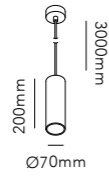

ZERO WALL / Titanium
Design: Ronni Gol

LEFT PAGE ZERO S1 / Rose Gold
RIGHT PAGE ZERO S1 / ZERO S2 / Rose Gold
Design: Ronni Gol

ZERO

ZERO PENDANT

Design: Ronni Gol

*Anodized surfaces may vary ±10%.

Dimming is dependent on light source.
See additional ceiling bases on page 272-273.