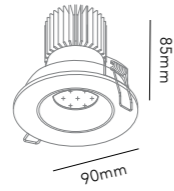

LOGIC

Design: Ronni Gol

LOGIC ROUND

81mm

LOGIC ROUND

6W LED - 230V - IP54 - CRI >90 - Lumen 375lm

WHITE 3000K 262140

DKK	716,- EX VAT / 895,- INCL VAT
SEK	1.088,- EX VAT / 1.360,- INCL VAT
EURO	99,- EX VAT