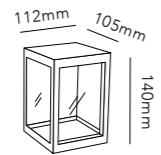

LANTERN WALL

Design: Marie Holsting

reddot award 2019
winner

AWARD-WINNING DESIGN

126

LANTERN T1

6W LED - 230V - IP54 - CRI >90
Battery time: 4-12 hrs.

WHITE 2700K	270430
BLACK 2700K	270431
DKK	2.316,- EX VAT / 2.895,- INCL VAT
SEK	3.516,- EX VAT / 4.395,- INCL VAT
EURO	322,- EX VAT