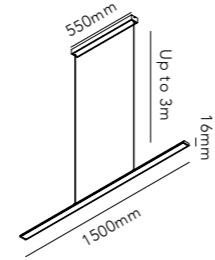

202

SLIM S1500

NEW

34W LED - 220-240V - IP20 - CRI >90 - Lumen 2140lm

WHITE 2700/3000K	280710	NEW
BLACK 2700/3000K	280711	NEW

DKK	3.996,- EX VAT / 4.995,- INCL VAT
SEK	6.056,- EX VAT / 7.570,- INCL VAT
EURO	555,- EX VAT