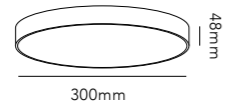

SURFACE 300

20W LED - 230V - IP54 - CRI >90 - Lumen 1185lm

WHITE 3000K	257700
BLACK 3000K	257701
DKK	2.796,- EX VAT / 3.495,- INCL VAT
SEK	4.240,- EX VAT / 5.300,- INCL VAT
EURO	388,- EX VAT