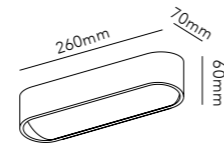

AURA W2

NEW

15W LED - 220-240V - IP20 - CRI >90
Lumen 1540lm (nominal)

TITANIUM* 2700/3000K	270973	NEW
ROSE GOLD* 2700/3000K	270972	NEW

DKK	2.396,-	EX VAT / 2.995,-	INCL VAT
SEK	3.632,-	EX VAT / 4.540,-	INCL VAT
EURO	333,-	EX VAT	

WHITE 2700/3000K	270970	NEW
BLACK 2700/3000K	270971	NEW

DKK	2.076,-	EX VAT / 2.595,-	INCL VAT
SEK	3.148,-	EX VAT / 3.935,-	INCL VAT
EURO	288,-	EX VAT	

ROSE GOLD 2700K	270462

DKK	2.316,-	EX VAT / 2.895,-	INCL VAT
SEK	3.512,-	EX VAT / 4.390,-	INCL VAT
EURO	322,-	EX VAT