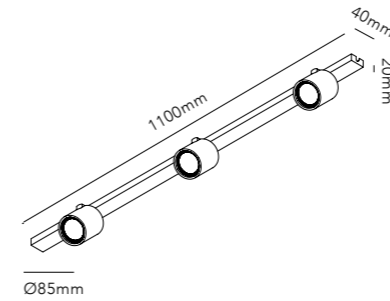

FOCUS+ L1100

3x10W LED - 230V - IP20 - CRI >90
Lumen 2220lm (3000K) / 2065lm (2700K)

WHITE 2700K	270280
BLACK 2700K	270281
WHITE 3000K	261644
BLACK 3000K	261645

DKK	3.596,- EX VAT / 4.495,- INCL VAT
SEK	5.452,- EX VAT / 6.815,- INCL VAT
EURO	499,- EX VAT