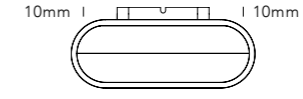

All AURA WALL lamps are spaced 10 cm from the wall