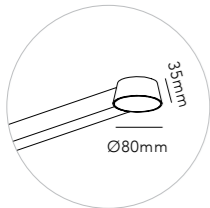

PRODUCTS

LIGHT-POINT.COM

OPTIC LINEAR

Design: Nital Patel

SWITCH TUNE

SWITCH TUNE gives you the option to choose between 2700K or 3000K before installing the lamp.

* Anodized surfaces may vary ±10%.

General measurements for all three sizes: