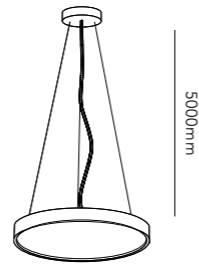

SURFACE

SURFACE

Design: LP Design Team

- LED
- dim.
- IN DOOR
- OUT DOOR
- IP54

SUSPENSION KIT

Design: LP Design Team

- IN DOOR
- OUT DOOR
- IP54

SURFACE 300

20W LED - 230V - IP54 - CRI >90 - Lumen 1185lm

WHITE 3000K	257700
BLACK 3000K	257701
DKK	2.796,- EX VAT / 3.495,- INCL VAT
SEK	4.240,- EX VAT / 5.300,- INCL VAT
EURO	388,- EX VAT

SUSPENSION KIT 2M

Prices are only for the suspension part.

WHITE	257715
BLACK	257716
DKK	396,- EX VAT / 495,- INCL VAT
SEK	604,- EX VAT / 755,- INCL VAT
EURO	55,- EX VAT

250

SURFACE 500

32W LED - 230V - IP54 - CRI >90 - Lumen 2660lm

WHITE 3000K	257705
BLACK 3000K	257706
DKK	4.796,- EX VAT / 5.995,- INCL VAT
SEK	7.268,- EX VAT / 9.085,- INCL VAT
EURO	666,- EX VAT

SUSPENSION KIT 5M

Prices are only for the suspension part.

WHITE	257717
BLACK	257718
DKK	476,- EX VAT / 595,- INCL VAT
SEK	724,- EX VAT / 905,- INCL VAT
EURO	66,- EX VAT

SURFACE

251