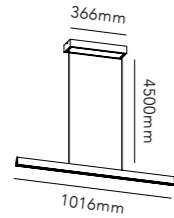

EDGE LINEAR S1000

NEW

10W+20W LED - 220-240V - IP20 - CRI >90
Lumen 1800lm

TITANIUM* 2700-5000K	270551	NEW
ROSE GOLD* 2700-5000K	270552	NEW

DKK	6.396,- EX VAT / 7.995,- INCL VAT
SEK	9.692,- EX VAT / 12.115,- INCL VAT
EURO	888,- EX VAT