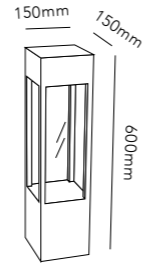

LANTERN G2

12W LED - 230V - IP54 - CRI >90 - Lumen 745lm

BLACK 3000K	257530
DKK	3.996,- EX VAT / 4.995,- INCL VAT
SEK	6.056,- EX VAT / 7.570,- INCL VAT
EURO	555,- EX VAT