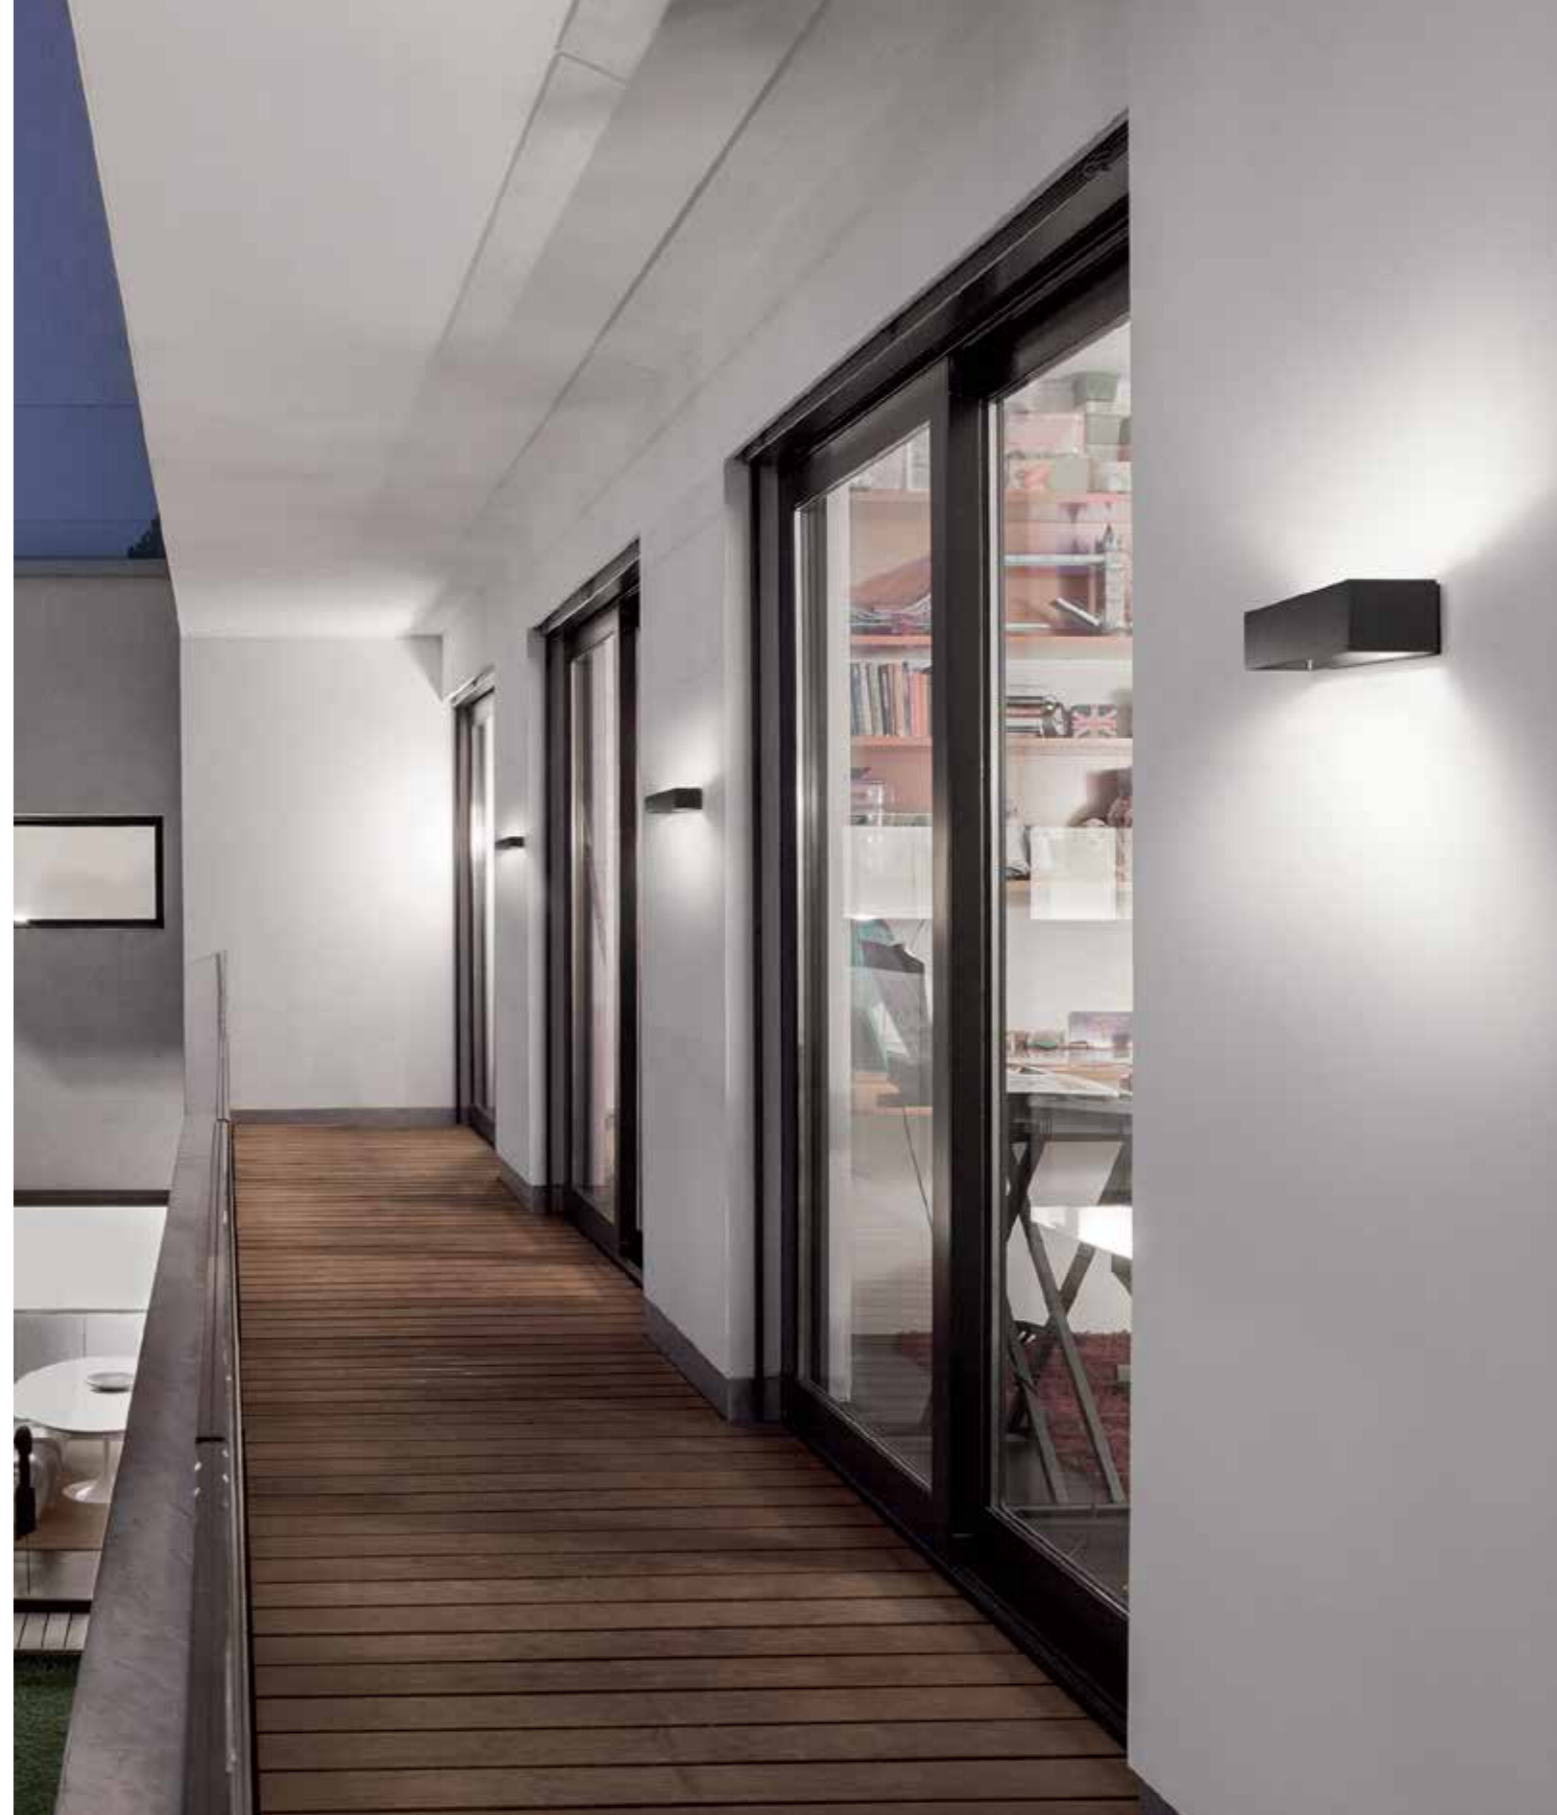

BRICK

46

BRICK

Design: Ronni Gol

BRICK

6W LED - 230V - IP54 - CRI >90 - Lumen 360lm

WHITE 3000K	256300
BLACK 3000K	256302
DKK	1.996,- EX VAT / 2.495,- INCL VAT
SEK	3.028,- EX VAT / 3.785,- INCL VAT
EURO	277,- EX VAT