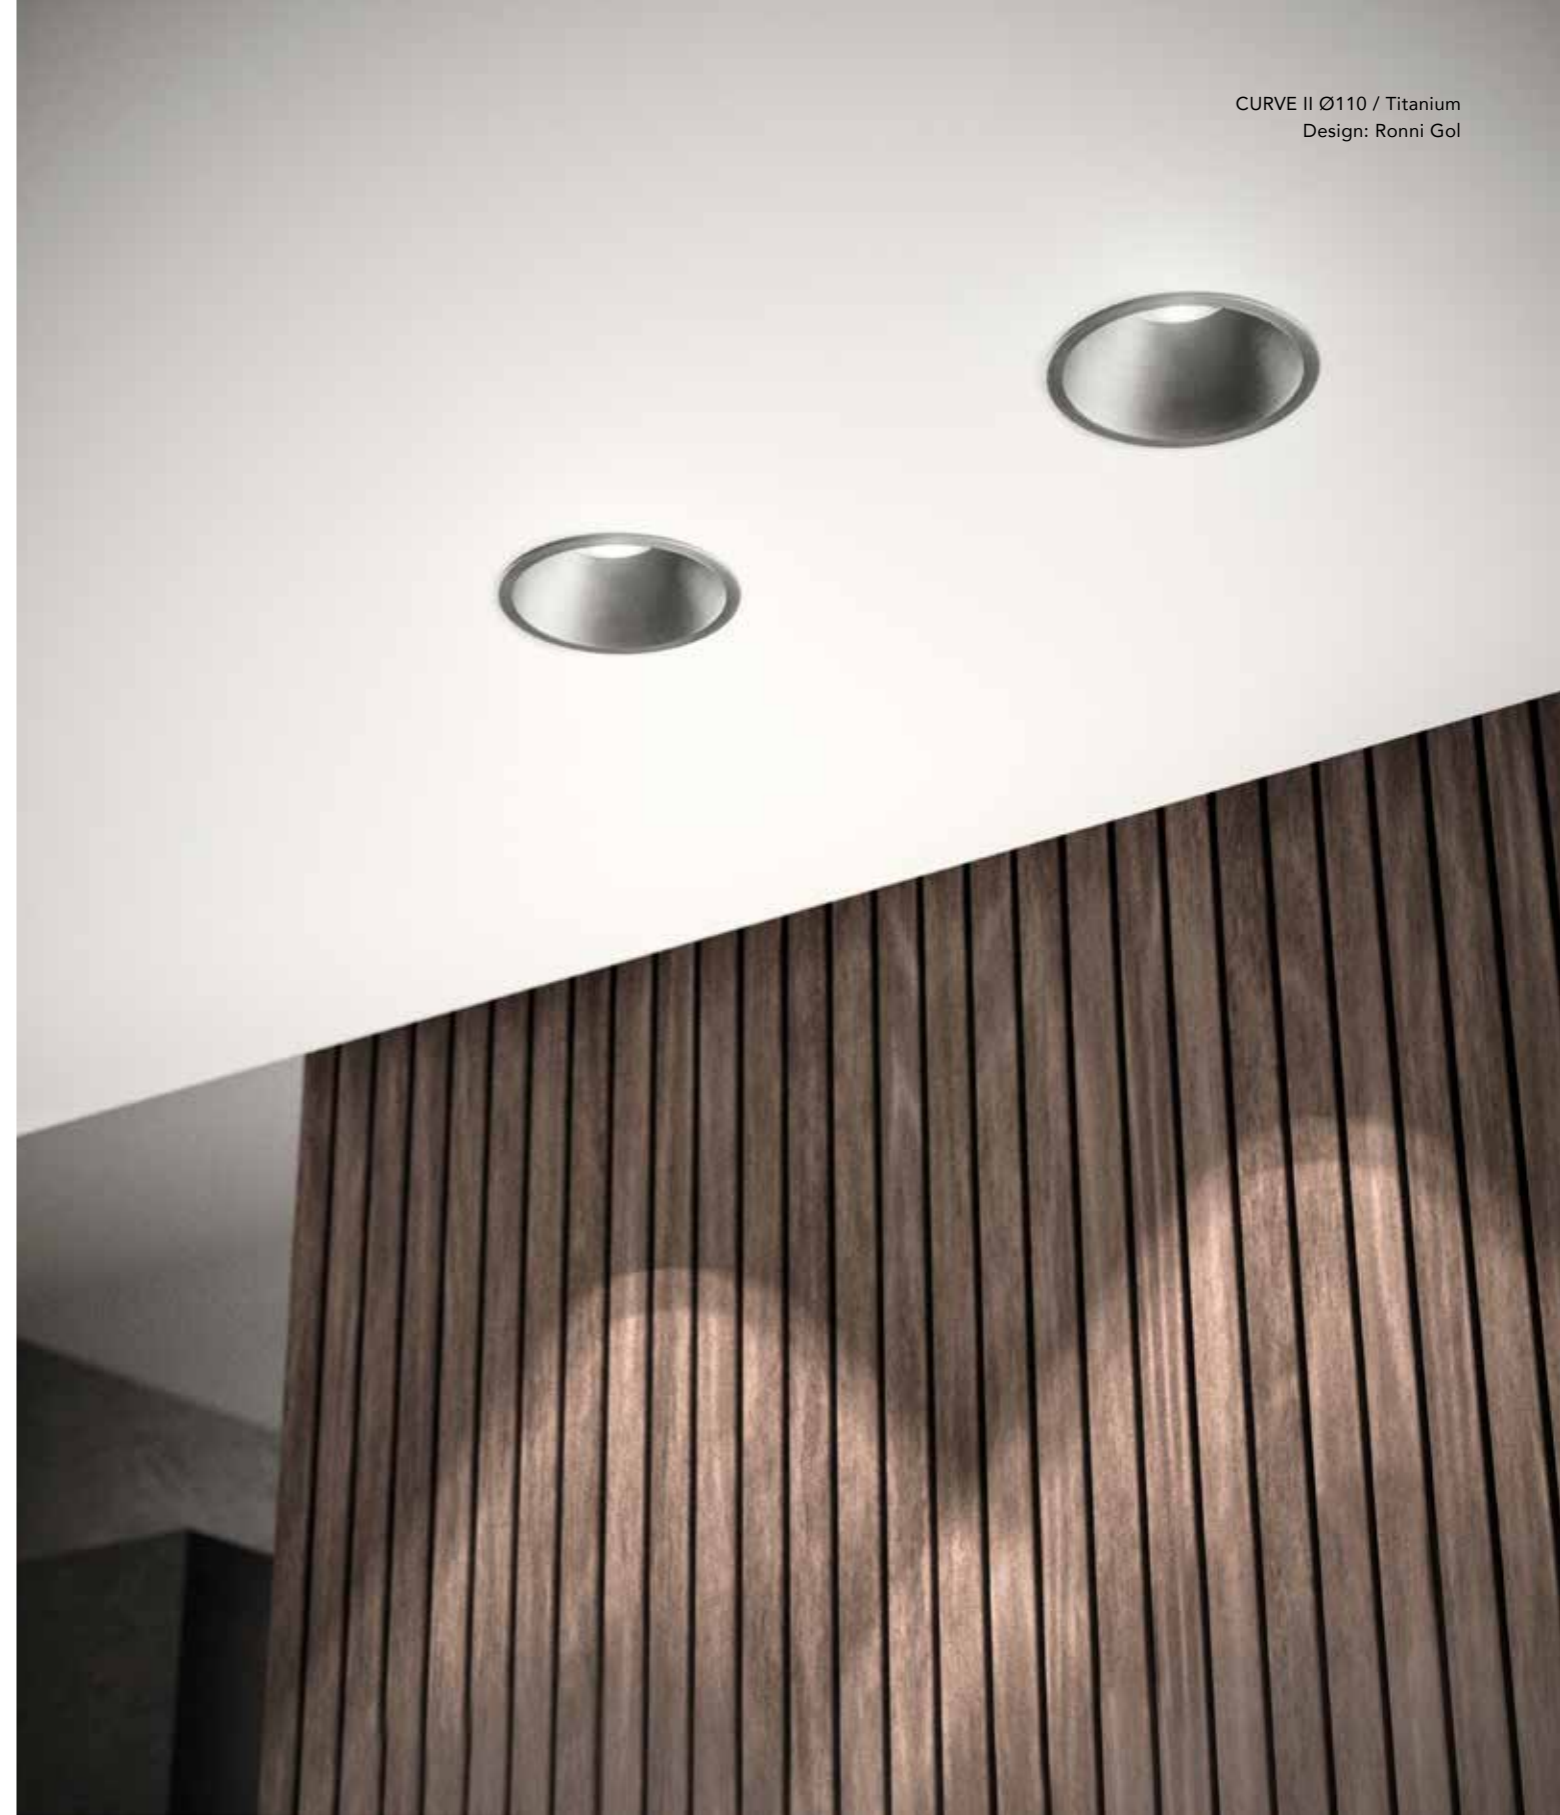

PRODUCTS

LIGHT-POINT.COM

ANGLE

276

ANGLE

Design: Ronni Gol

ANGLE

103mm

A downlight design realised without aesthetic distraction, the new CURVE series perfectly embodies the brands design language, combining clean lines with technical precision.

The deep LED light source is combined with an optic glass that is completely out of peripheral vision, making it a comforting glare-free spot light.