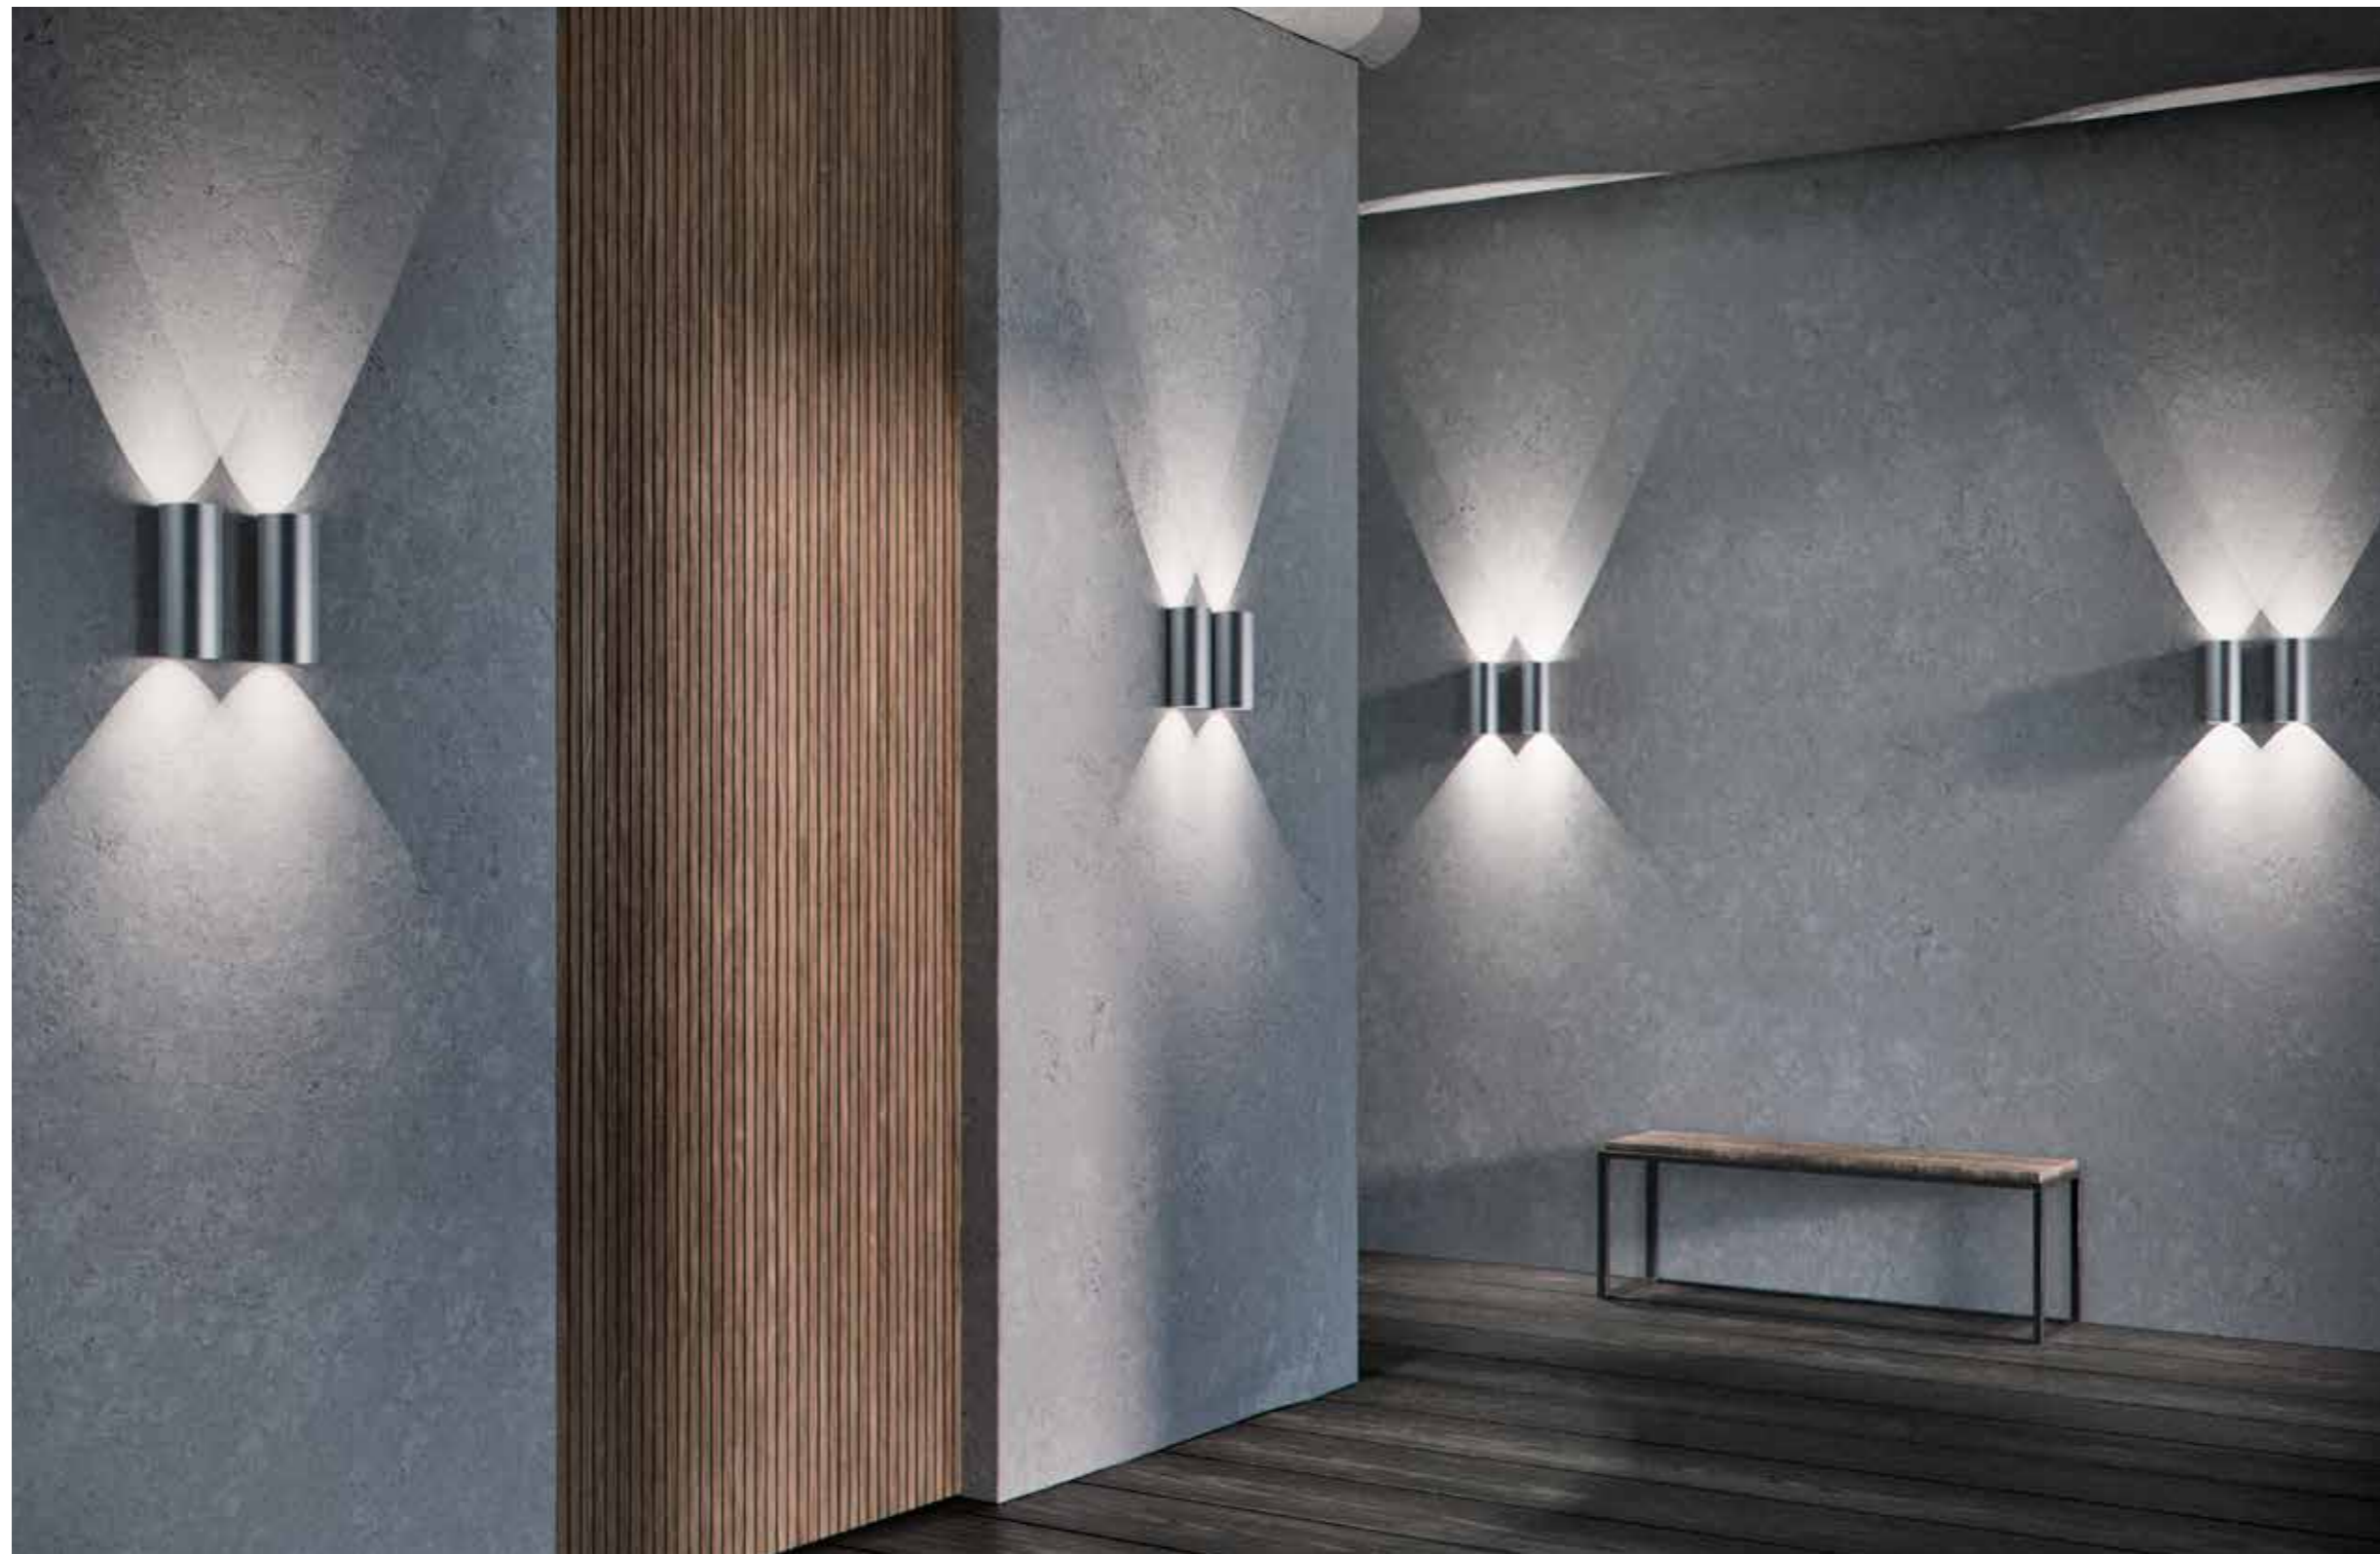

ZERO WALL / Titanium
Design: Ronni Gol

LEFT PAGE ZERO S1 / Rose Gold
RIGHT PAGE ZERO S1 / ZERO S2 / Rose Gold
Design: Ronni Gol

ZERO

ZERO PENDANT

Design: Ronni Gol

*Anodized surfaces may vary ±10%.

Dimming is dependent on light source.
See additional ceiling bases on page 272-273.