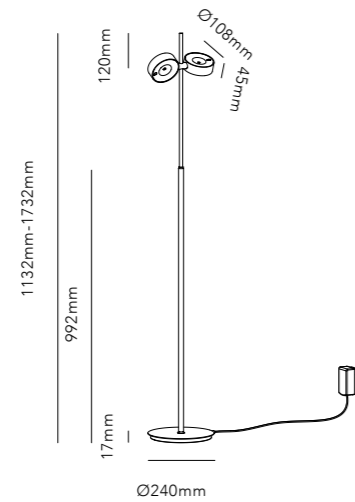

ORBIT

ORBIT FLOOR

Design: Ronni Gol & Nital Patel

TOUCHLESS

LED dimm. IN DOOR IP20

*Anodized surfaces may vary ±10%.

ORBIT FLOOR is height adjustable. Both spots can be controlled independently from one another.

Dimmable with - Integrated touchless sensor

ORBIT FLOOR

NEW

2x7.5W LED - 220-240V - IP20 - CRI >90
Lumen 2250lm

TITANIUM* 2700/3000K	270781	NEW
ROSE GOLD* 2700/3000K	270780	NEW
CARBON BLACK* 2700/3000K	270782	NEW

DKK	7.196,- EX VAT / 8.995,- INCL VAT
SEK	10.904,- EX VAT / 13.630,- INCL VAT
EURO	999,- EX VAT