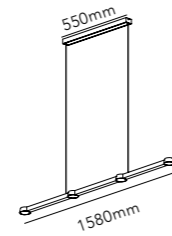

OPTIC LINEAR L1500

NEW

4x6W LED - 220-240V - IP20 - CRI >90
Lumen 1500lm

TITANIUM* 2700/3000K	270911	NEW
ROSE GOLD* 2700/3000K	270912	NEW
CARBON BLACK* 2700/3000K	270910	NEW

DKK	5.996,-	EX VAT / 7.495,-	INCL VAT
SEK	9.088,-	EX VAT / 11.360,-	INCL VAT
EURO	833,-	EX VAT