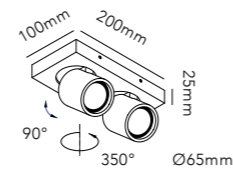

110

FOCUS 2

2x6W LED - 230V - IP20 - CRI >90
Lumen 750lm (3000K) / 695lm (2700K)

WHITE 2700K	270030
BLACK 2700K	270031
WHITE 3000K	261608
BLACK 3000K	261609

DKK	1.996,- EX VAT / 2.495,- INCL VAT
SEK	3.028,- EX VAT / 3.785,- INCL VAT
EURO	277,- EX VAT