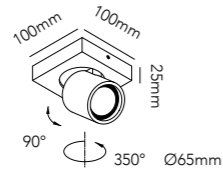

FOCUS 1

6W LED - 230V - IP20 - CRI >90
Lumen 375lm (3000K) / 349lm (2700K)

WHITE 2700K	270020
BLACK 2700K	270021
WHITE 3000K	261602
BLACK 3000K	261603

DKK	1.276,- EX VAT / 1.595,- INCL VAT
SEK	1.936,- EX VAT / 2.420,- INCL VAT
EURO	177,- EX VAT