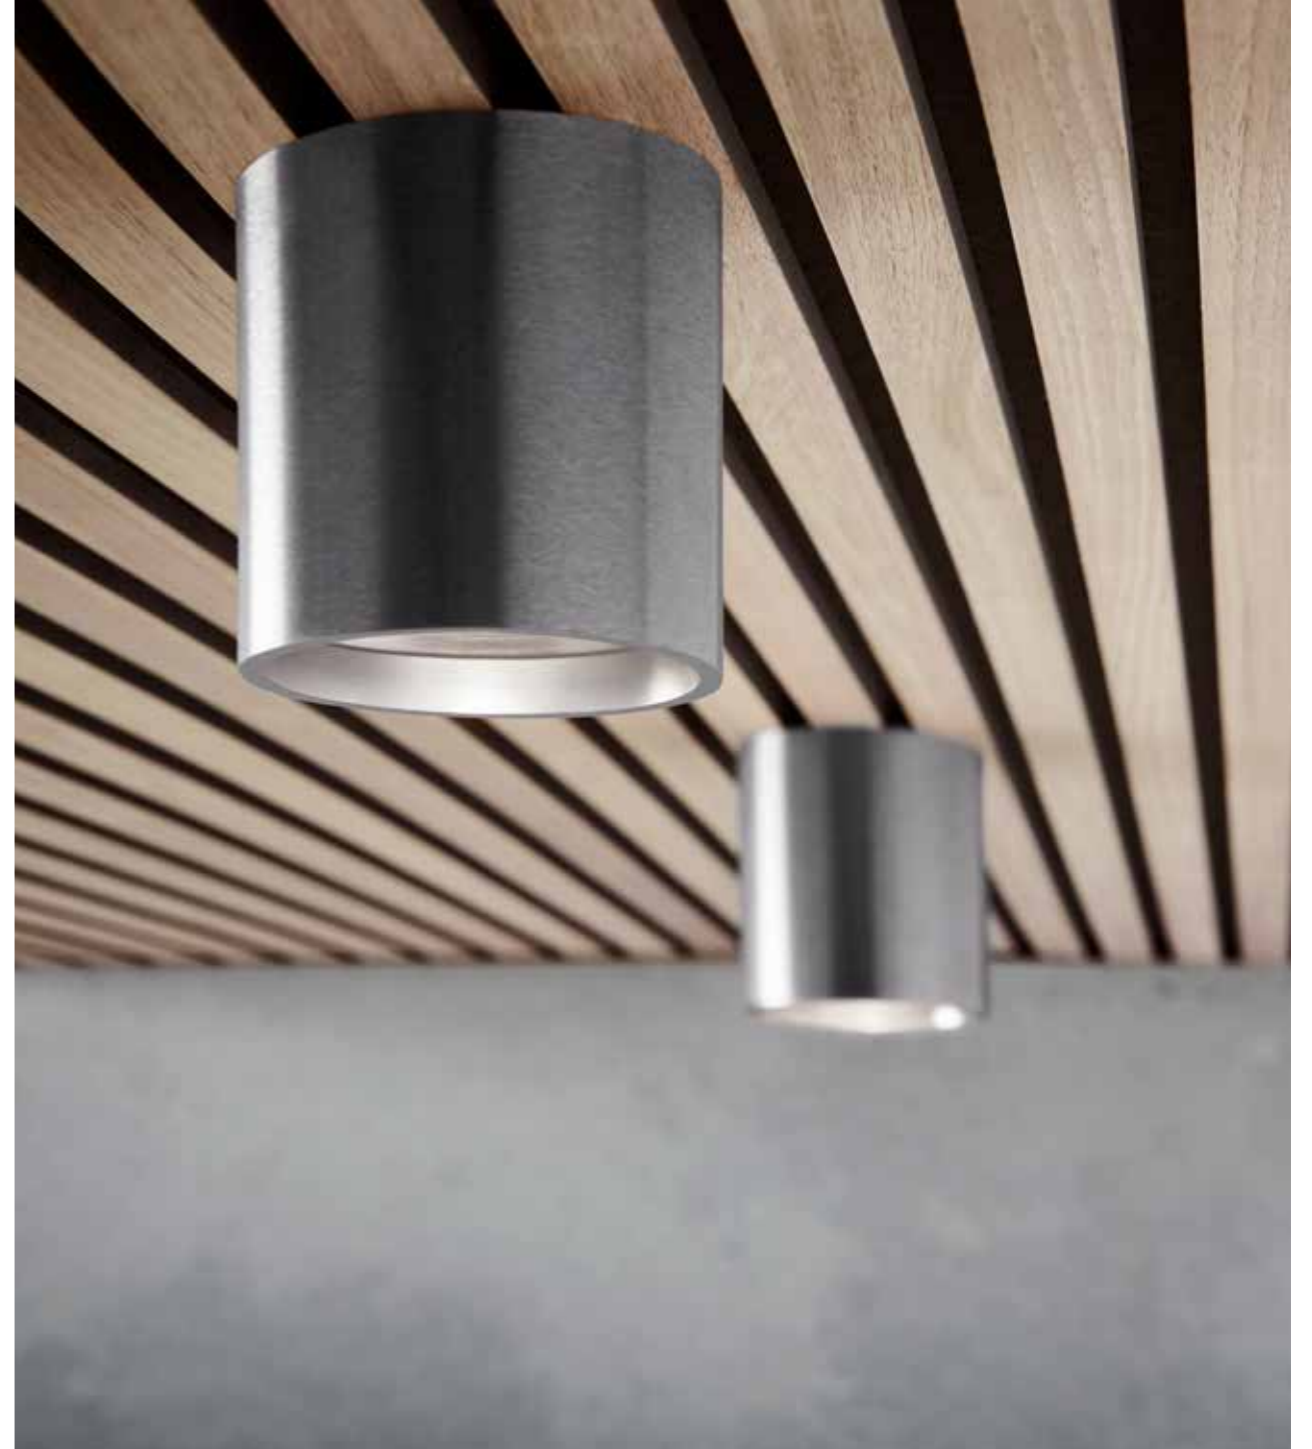

SOLO

SOLO

Design: Ronni Gol

* Anodized surfaces are not recommended for outdoor use. Anodized surfaces may vary ±10%.

SOLO SQAURE

Design: Ronni Gol

* Black/Gold are not recommended for outdoor use.

220

SOLO 1

NEW

6W LED - 230V - IP54 - CRI >90
Lumen 415lm (3000K) / 386lm (2700K)

TITANIUM* 2700K	270213	NEW
ROSE GOLD* 2700K	270212	

DKK	1.356,-	EX VAT / 1.695,-	INCL VAT
SEK	2.056,-	EX VAT / 2.570,-	INCL VAT
EURO	188,-	EX VAT	

WHITE 2700K	270210
BLACK/WHITE 2700K	270211
WHITE 3000K	258990
BLACK/WHITE 3000K	258991
BLACK/GOLD* 3000K	258992

DKK	1.196,-	EX VAT / 1.495,-	INCL VAT
SEK	1.816,-	EX VAT / 2.270,-	INCL VAT
EURO	166,-	EX VAT	

SOLO SQAURE

6W LED - 230V - IP54 - CRI >90
Lumen 380lm (3000K) / 354lm (2700K)

WHITE 3000K	258995
BLACK/WHITE 3000K	258996
BLACK/GOLD* 3000K	258997

DKK	1.196,-	EX VAT / 1.495,-	INCL VAT
SEK	1.816,-	EX VAT / 2.270,-	INCL VAT
EURO	166,-	EX VAT	

SOLO 2

NEW

10W LED - 230V - IP54 - CRI >90
Lumen 900lm (3000K) / 837lm (2700K)

TITANIUM* 2700K	270193	NEW
ROSE GOLD* 2700K	270192	

DKK	1.676,-	EX VAT / 2.095,-	INCL VAT
SEK	2.540,-	EX VAT / 3.175,-	INCL VAT
EURO	233,-	EX VAT	

WHITE 2700K	270190
BLACK/WHITE 2700K	270191
WHITE 3000K	259020
BLACK/WHITE 3000K	259021

DKK	1.516,-	EX VAT / 1.895,-	INCL VAT
SEK	2.300,-	EX VAT / 2.875,-	INCL VAT
EURO	211,-	EX VAT	

SOLO

221