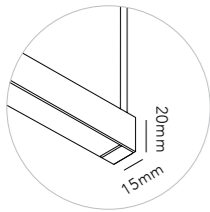

243

STRIPE

244

STRIPE PENDANT

Design: Ronni Gol

Pendant height up to 4.5 m.

General measurements for both sizes:

Alternative mounting option: