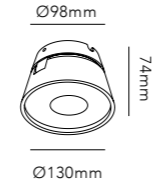

VANTAGE

264

VANTAGE

265