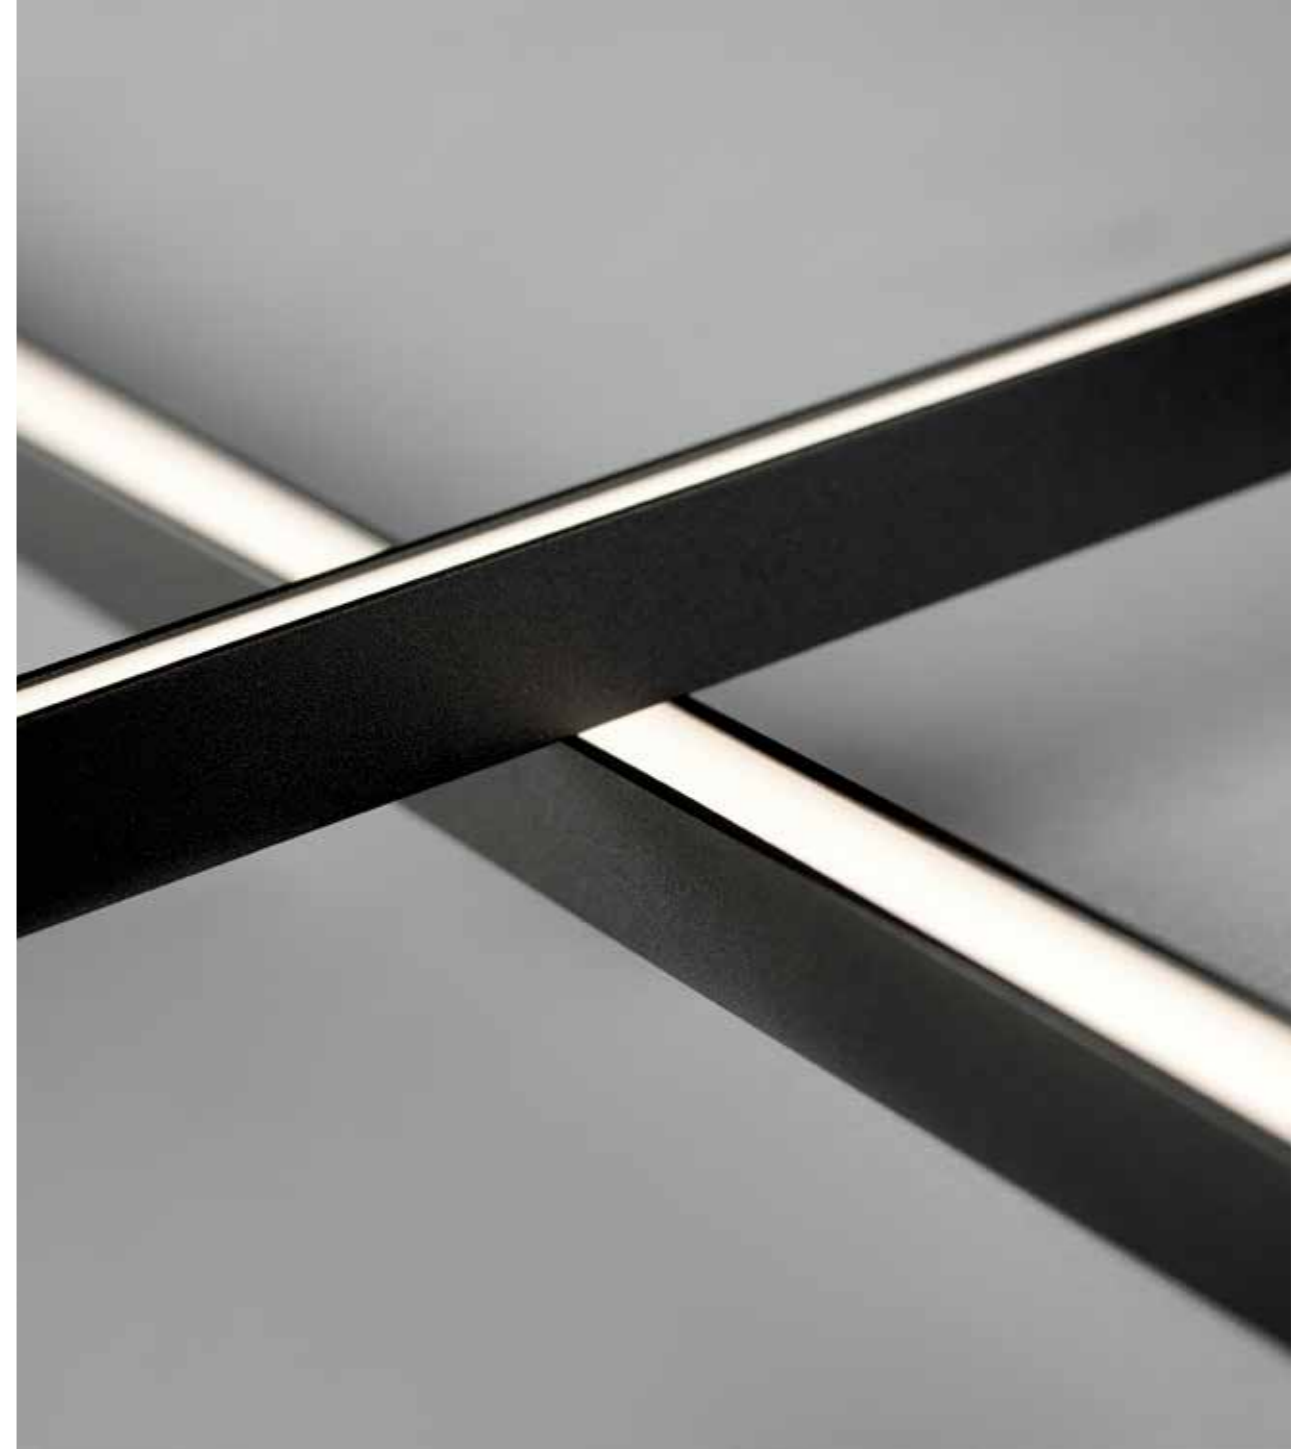

243

STRIPE

244

STRIPE PENDANT

Design: Ronni Gol

Pendant height up to 4.5 m.

General measurements for both sizes:

Alternative mounting option: