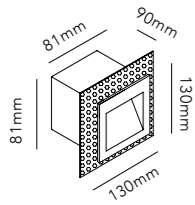

- mounting box for DELI 1 is included.