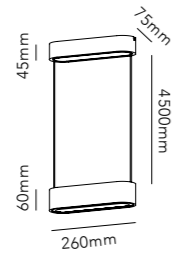

AURA S1

NEW

2x10W LED - 220-240V - IP20 - CRI >90
Lumen 1200lm

TITANIUM* 2700-5000K	270471	NEW
ROSE GOLD* 2700-5000K	270470	NEW

DKK	6.796,- EX VAT / 8.495,- INCL VAT
SEK	10.300,- EX VAT / 12.875,- INCL VAT
EURO	944,- EX VAT