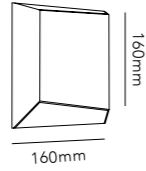

FACET DOWN W1

4W LED - 230V - IP54 - CRI >90
Lumen - 360lm (nominal)

WHITE	256393
BLACK	256392
DKK	2.636,- EX VAT / 3.295,- INCL VAT
SEK	3.996,- EX VAT / 4.995,- INCL VAT
EURO	366,- EX VAT