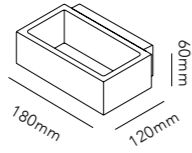

BRICK

Design: Ronni Gol

BRICK

6W LED - 230V - IP54 - CRI >90 - Lumen 360lm

WHITE 3000K	256300
BLACK 3000K	256302
DKK	1.996,- EX VAT / 2.495,- INCL VAT
SEK	3.028,- EX VAT / 3.785,- INCL VAT
EURO	277,- EX VAT