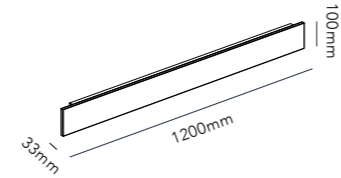

COVER

COVER

Design: Ronni Gol

COVER W1

2x15W LED - 230V - IP54 - CRI >90
Lumen - 1000lm

WHITE 3000K	261250
BLACK 3000K	261251
DKK	3.436,- EX VAT / 4.295,- INCL VAT
SEK	5.208,- EX VAT / 6.510,- INCL VAT
EURO	477,- EX VAT

COVER W3

2x36W LED - 230V - IP54 - CRI >90
Lumen - 2400lm

WHITE 3000K	261260
BLACK 3000K	261261
DKK	7.676,- EX VAT / 9.595,- INCL VAT
SEK	11.632,- EX VAT / 14.540,- INCL VAT
EURO	1066,- EX VAT

62

COVER W2

2x30W LED - 230V - IP54 - CRI >90
Lumen - 2020lm

WHITE 3000K	261255
BLACK 3000K	261256
DKK	5.436,- EX VAT / 6.795,- INCL VAT
SEK	8.240,- EX VAT / 10.300,- INCL VAT
EURO	755,- EX VAT

COVER

63