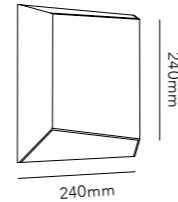

FACET UP/DOWN W2

2x8W LED - 230V - IP54 - CRI >90
Lumen - 1440lm (nominal)

WHITE	256396
BLACK	256397
DKK	2.956,- EX VAT / 3.695,- INCL VAT
SEK	4.480,- EX VAT / 5.600,- INCL VAT
EURO	411,- EX VAT