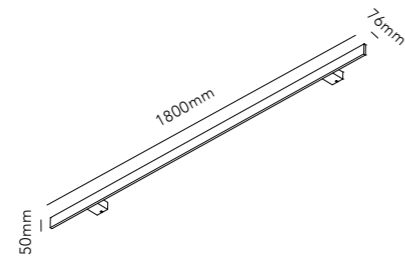

STICK

STICK

Design: Ronni Gol

*Gold is not recommended for outdoor use.

STICK 120

30W LED - 230V - IP54 - CRI >90 - Lumen - 1715lm

WHITE 3000K	256500
BLACK 3000K	256501
GOLD* 3000K	256503

DKK	2.316,-	EX VAT / 2.895,-	INCL VAT
SEK	3.512,-	EX VAT / 4.390,-	INCL VAT
EURO	322,-	EX VAT	

STICK 180

36W LED - 230V - IP54 - CRI >90 - Lumen - 3335lm

WHITE 3000K	256508
BLACK 3000K	256509
GOLD* 3000K	256511

DKK	2.876,-	EX VAT / 3.595,-	INCL VAT
SEK	4.360,-	EX VAT / 5.450,-	INCL VAT
EURO	399,-	EX VAT	

236

STICK 150

30W LED - 230V - IP54 - CRI >90 - Lumen - 2645lm

WHITE 3000K	256504
BLACK 3000K	256505
GOLD* 3000K	256507

DKK	2.636,-	EX VAT / 3.295,-	INCL VAT
SEK	3.996,-	EX VAT / 4.995,-	INCL VAT
EURO	366,-	EX VAT	

STICK

237