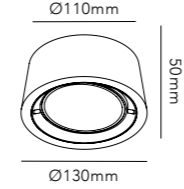

OPTIC OUT

Design: Nital Patel

* Anodized surfaces are not recommended for outdoor use. Anodized surfaces may vary ±10%.

**Including 3 changeable colour rings - black, white and gold

OPTIC OUT 1

NEW

6W LED - 230V - IP54 - CRI >90 - Lumen 502lm

TITANIUM* 2700K	270343	NEW
ROSE GOLD* 2700K	270342	

DKK	1.836,-	EX VAT / 2.295,-	INCL VAT
SEK	2.788,-	EX VAT / 3.485,-	INCL VAT
EURO	255,-	EX VAT	

WHITE** 2700K	270340
BLACK** 2700K	270341

DKK	1.596,-	EX VAT / 1.995,-	INCL VAT
SEK	2.420,-	EX VAT / 3.025,-	INCL VAT
EURO	222,-	EX VAT	

OPTIC OUT 1+

NEW

10W LED - 230V - IP54 - CRI >90 - Lumen 837lm

TITANIUM* 2700K	270353	NEW
ROSE GOLD* 2700K	270352	

DKK	2.396,-	EX VAT / 2.995,-	INCL VAT
SEK	3.632,-	EX VAT / 4.540,-	INCL VAT
EURO	333,-	EX VAT	

WHITE** 2700K	270350
BLACK** 2700K	270351

DKK	2.156,-	EX VAT / 2.695,-	INCL VAT
SEK	3.268,-	EX VAT / 4.085,-	INCL VAT
EURO	299,-	EX VAT