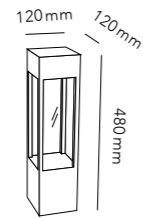

LANTERN G1

8W LED - 230V - IP54 - CRI >90 - Lumen 375lm

BLACK 3000K	257526
DKK	3.196,- EX VAT / 3.995,- INCL VAT
SEK	4.844,- EX VAT / 6.055,- INCL VAT
EURO	444,- EX VAT