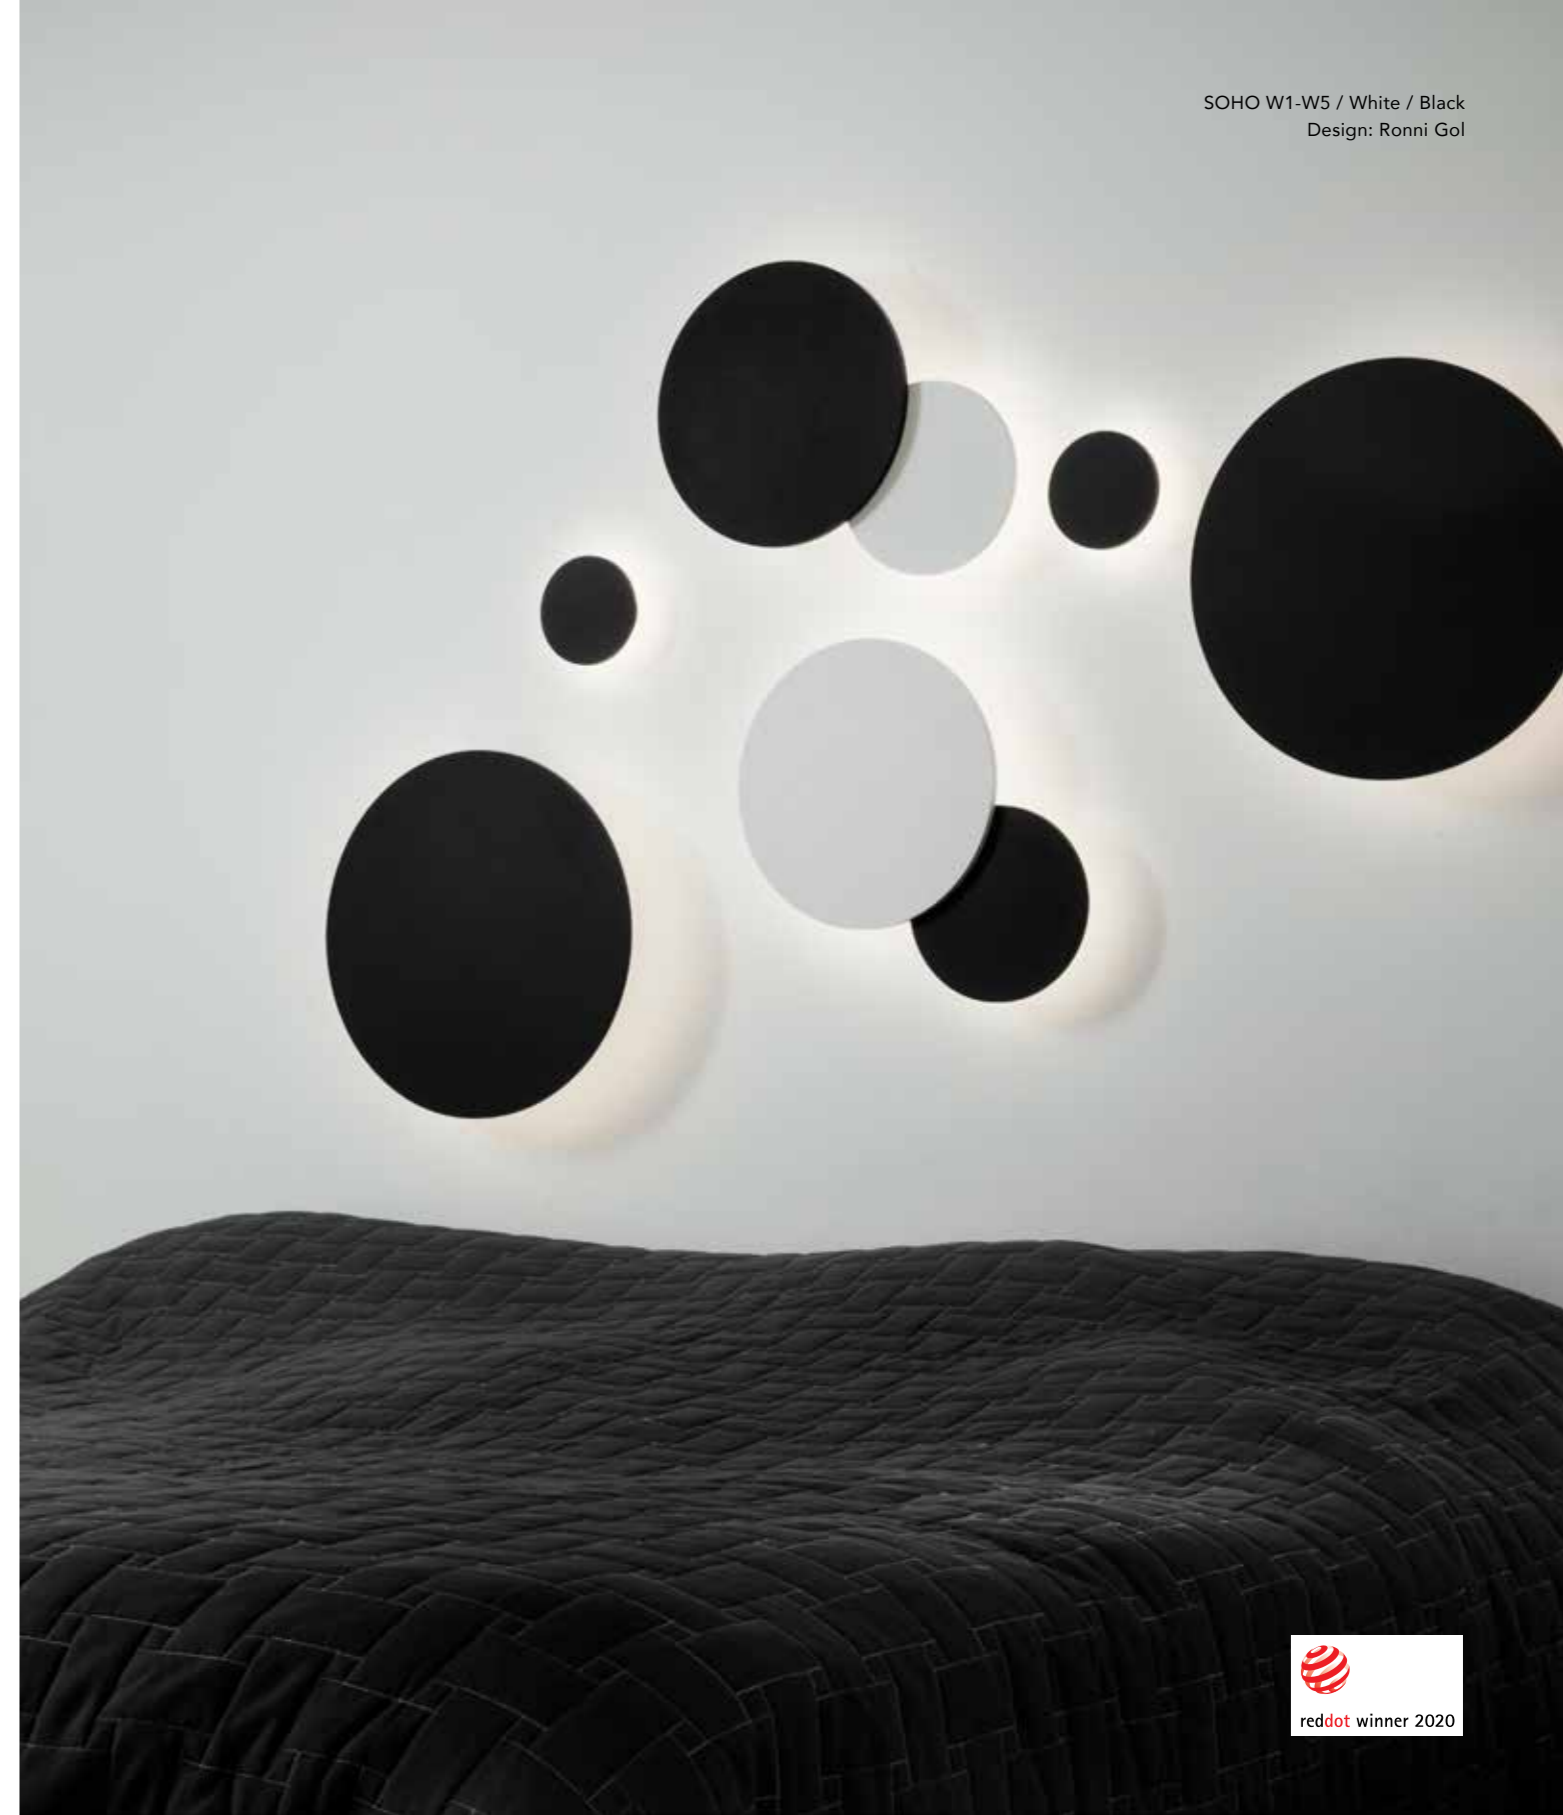

Create dynamic movements or calm uniformity by combining different sizes and colours of the SOHO collection.

There are no creative limits with the award-winning SOHO lamp. SOHO is a wall-mounted LED lighting system, based on recessed round tiles that can be placed creatively on the wall in every imaginable pattern.

The collection is a perfect mood setter, allowing you to freely create visual presence in the design of a room.