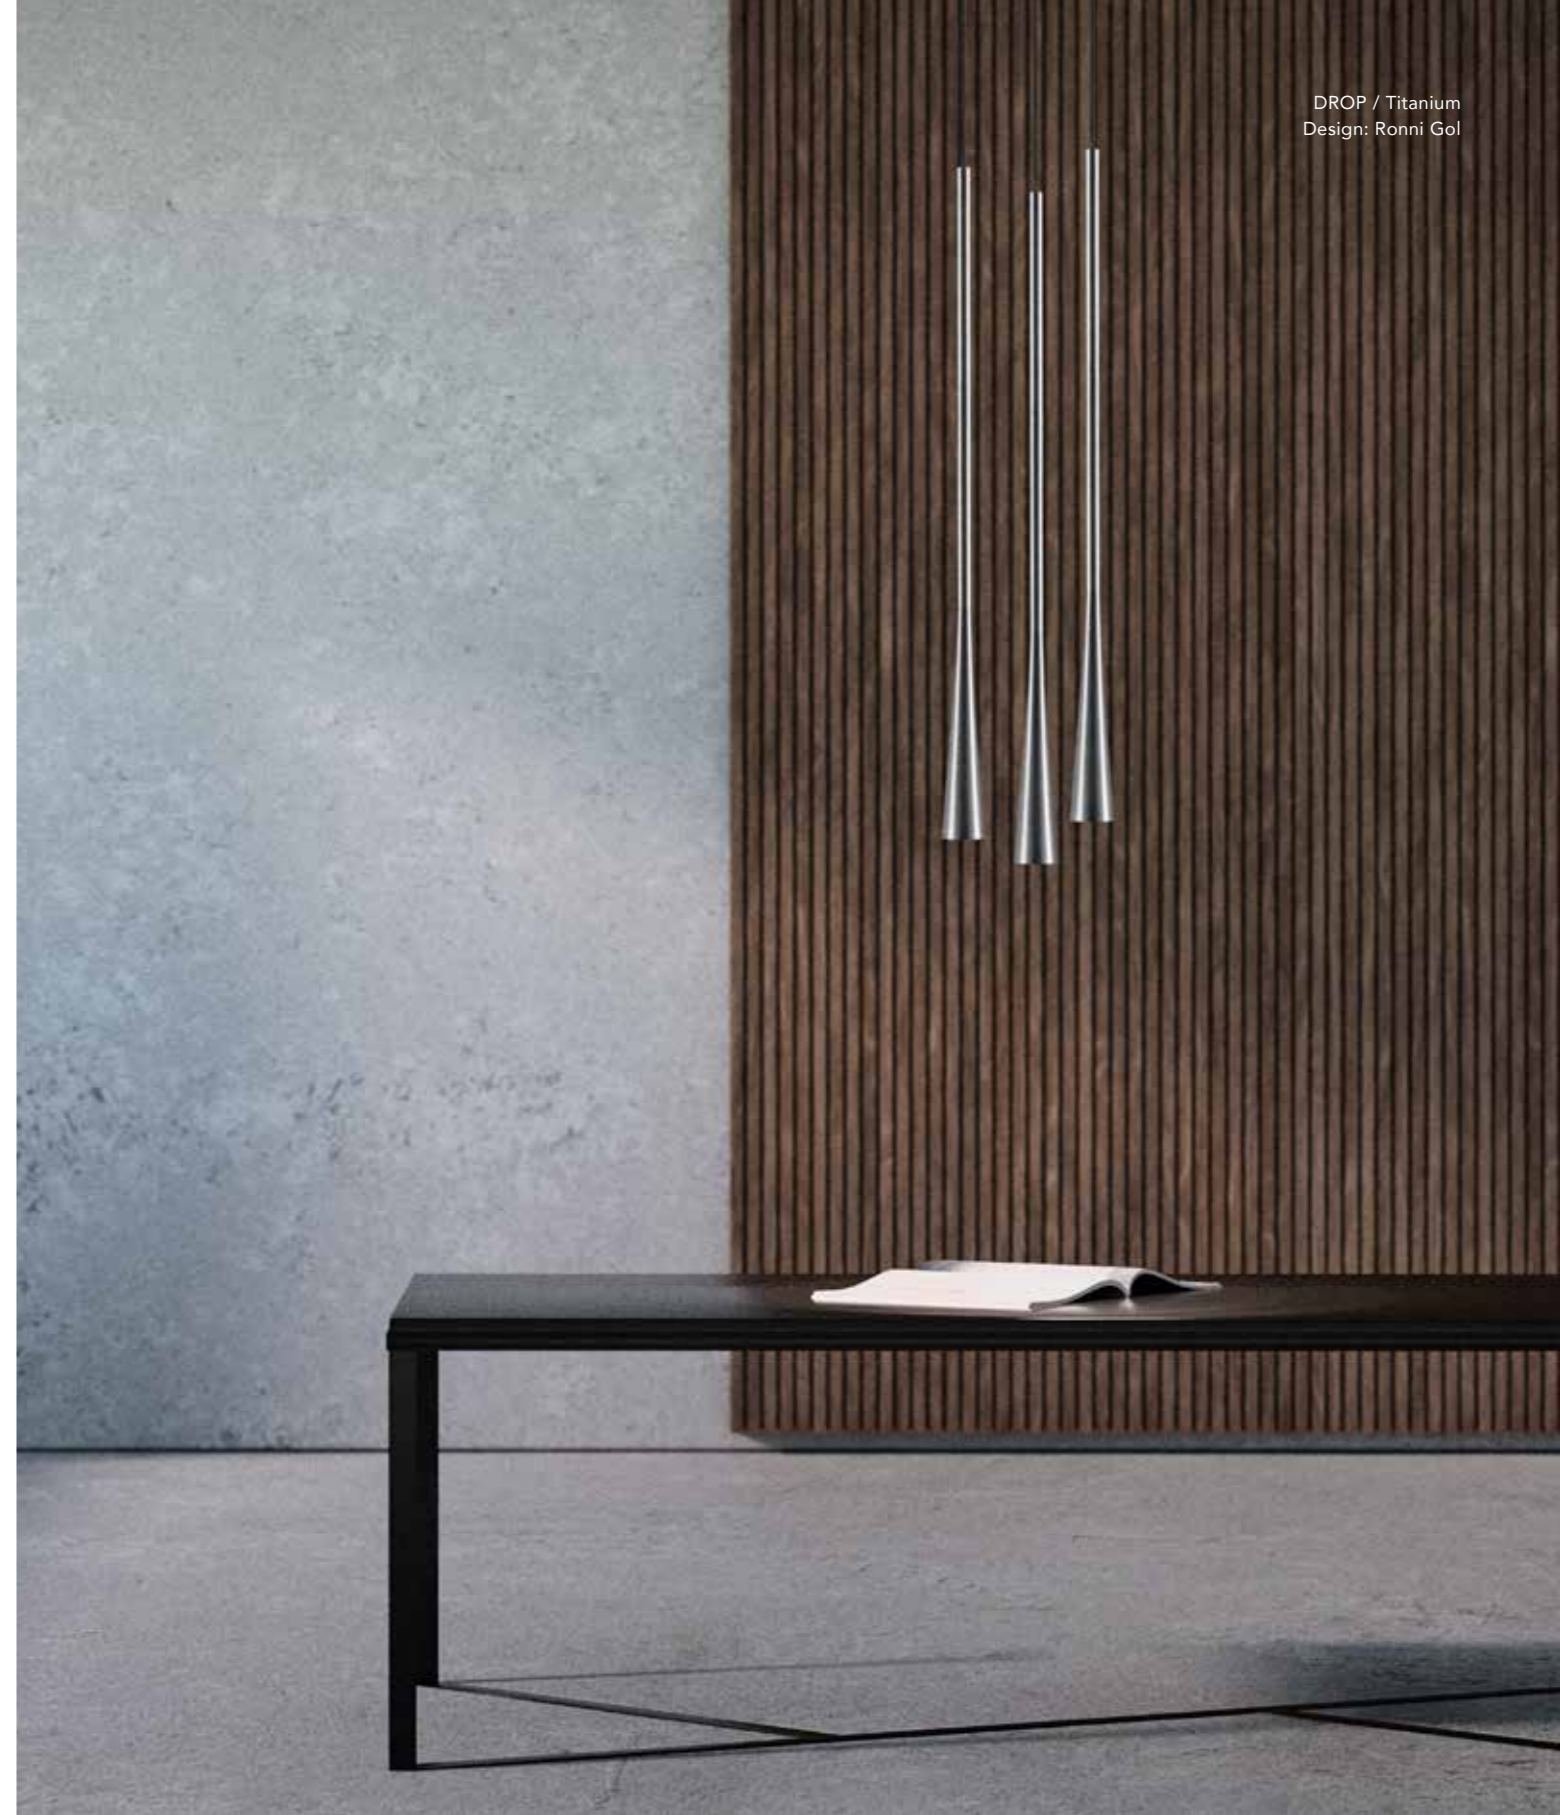

DROP is a slim and elegant ceiling pendant, a name that is derived from the shape of falling drops.

Group a cluster of DROP pendants to create a striking chandelier for an aesthetic decor.