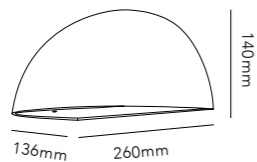

171

LEFT PAGE RØRHAT STAND / Copper Raw
RIGHT PAGE RØRHAT WALL / Copper Raw
Design: Jesper J. Pedersen

RØRHAT

RØRHAT

Design: Jesper J. Pedersen

*Anodized surfaces are not recommended for outdoor use.

174

RØRHAT E14