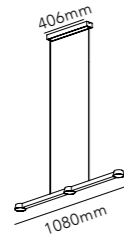

PRODUCTS

LIGHT-POINT.COM

OPTIC LINEAR

Design: Nital Patel

SWITCH TUNE

SWITCH TUNE gives you the option to choose between 2700K or 3000K before installing the lamp.

* Anodized surfaces may vary ±10%.

General measurements for all three sizes: