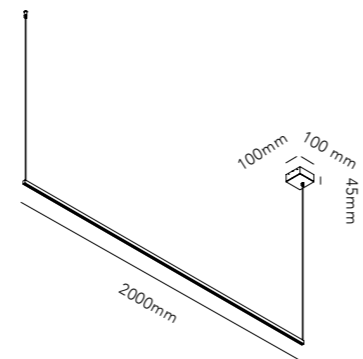

STRIPE S2000

33W LED - 230V - IP20 - CRI >90
Lumen 2970lm (nominal)

WHITE 2700K	270370
BLACK 2700K	270371
DKK	3.676,- EX VAT / 4.595,- INCL VAT
SEK	5.572,- EX VAT / 6.965,- INCL VAT
EURO	511,- EX VAT