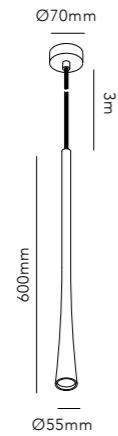

DROP S1

NEW

6W LED - 230V - IP20 - CRI >90 - Lumen 200lm

TITANIUM* 2700K	270483	NEW
ROSE GOLD* 2700K	270482	

DKK	1.916,-	EX VAT / 2.395,-	INCL VAT
SEK	2.904,-	EX VAT / 3.630,-	INCL VAT
EURO	266,-	EX VAT	

BLACK 3000K	280261	
GOLD 3000K	280263	

DKK	1.596,-	EX VAT / 1.995,-	INCL VAT
SEK	2.420,-	EX VAT / 3.025,-	INCL VAT
EURO	222,-	EX VAT