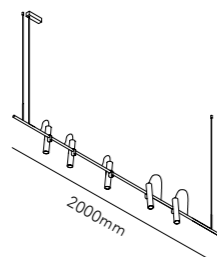

SPIRIT S2000

NEW

5x5W LED - 230V - IP20 - CRI >90 - Lumen 2750lm

TITANIUM/BLACK* 270634 NEW
2700K

ROSE GOLD/BLACK* 270630
2700K

DKK 5.516,- EX VAT / 6.895,- INCL VAT
SEK 8.360,- EX VAT / 10.450,- INCL VAT
EURO 766,- EX VAT