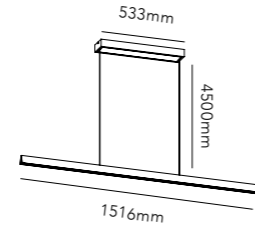

EDGE LINEAR S1500

NEW

15W+30W LED - 220-240V - IP20 - CRI >90
Lumen 2700lm

TITANIUM* 2700-5000K	270561	NEW
ROSE GOLD* 2700-5000K	270562	NEW

DKK	7.996,- EX VAT / 9.995,- INCL VAT
SEK	12.116,- EX VAT / 1.5145,- INCL VAT
EURO	1.111,- EX VAT