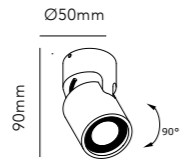

TIP

Design: Ronni Gol