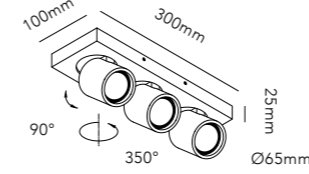

FOCUS

FOCUS 3

3x6W LED - 230V - IP20 - CRI >90 - Lumen 1125lm

WHITE 3000K	261614
BLACK 3000K	261615

DKK	2.796,- EX VAT / 3.495,- INCL VAT
SEK	4.240,- EX VAT / 5.300,- INCL VAT
EURO	388,- EX VAT