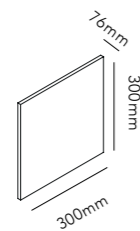

NOHO

NOHO

Design: Ronni Gol

NOHO W1

5W LED - 230V - IP54 - CRI >90 - Lumen 470lm

WHITE 3000K	256400
BLACK 3000K	256401
DKK	1.516,- EX VAT / 1.895,- INCL VAT
SEK	2.300,- EX VAT / 2.875,- INCL VAT
EURO	211,- EX VAT

NOHO W3

9W LED - 230V - IP54 - CRI >90 - Lumen 670lm

WHITE 3000K	256408
BLACK 3000K	256409
DKK	2.796,- EX VAT / 3.495,- INCL VAT
SEK	4.240,- EX VAT / 5.300,- INCL VAT
EURO	388,- EX VAT

136

NOHO W2

7W LED - 230V - IP54 - CRI >90 - Lumen 680lm

WHITE 3000K	256404
BLACK 3000K	256405
DKK	2.156,- EX VAT / 2.695,- INCL VAT
SEK	3.268,- EX VAT / 4.085,- INCL VAT
EURO	299,- EX VAT

NOHO W4

15W LED - 230V - IP54 - CRI >90 - Lumen 1530lm

WHITE 3000K	256412
BLACK 3000K	256413
DKK	3.356,- EX VAT / 4.195,- INCL VAT
SEK	5.088,- EX VAT / 6.360,- INCL VAT
EURO	466,- EX VAT