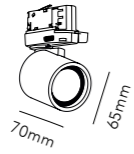

FOCUS TRACK 3-PHASE

6W LED - 230V - IP20 - CRI >90 - Lumen 355lm

WHITE 3000K	261652
BLACK 3000K	261653
DKK	1.356,- EX VAT / 1.695,- INCL VAT
SEK	2.056,- EX VAT / 2.570,- INCL VAT
EURO	188,- EX VAT