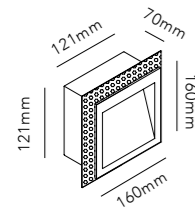

- mounting box for DELI 2 is included.