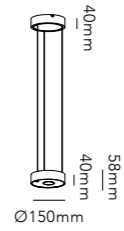

168

ORBIT PENDANT 1

NEW

2X7.5W LED - 220-240V - IP20 - CRI >90
Lumen 900lm

TITANIUM* 2700-5000K	270731	NEW
ROSE GOLD* 2700-5000K	270732	NEW

DKK	6.396,- EX VAT / 7.995,- INCL VAT
SEK	9.692,- EX VAT / 12.115,- INCL VAT
EURO	888,- EX VAT