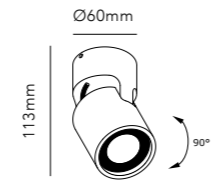

TIP 1

4W LED - 230V - IP54 - CRI >90 - Lumen 235lm

WHITE 3000K	258910
BLACK 3000K	258911

DKK	796,- EX VAT / 995,- INCL VAT
SEK	1.208,- EX VAT / 1.510,- INCL VAT
EURO	111,- EX VAT

252