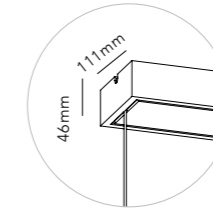

DKK	9.596,- EX VAT / 11.995,- INCL VAT
SEK	14.540,- EX VAT / 18.175,- INCL VAT
EURO	1.333,- EX VAT

General measurements for all three sizes:

EDGE

EDGE ROUND

Design: Nital Patel

Pendant height up to 4.5 m.
*Anodized surfaces may vary ±10%.