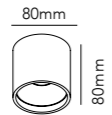

SOLO SQAURE

6W LED - 230V - IP54 - CRI >90
Lumen 380lm (3000K) / 354lm (2700K)

WHITE 3000K	258995
BLACK/WHITE 3000K	258996
BLACK/GOLD* 3000K	258997

DKK	1.196,-	EX VAT / 1.495,-	INCL VAT
SEK	1.816,-	EX VAT / 2.270,-	INCL VAT
EURO	166,-	EX VAT