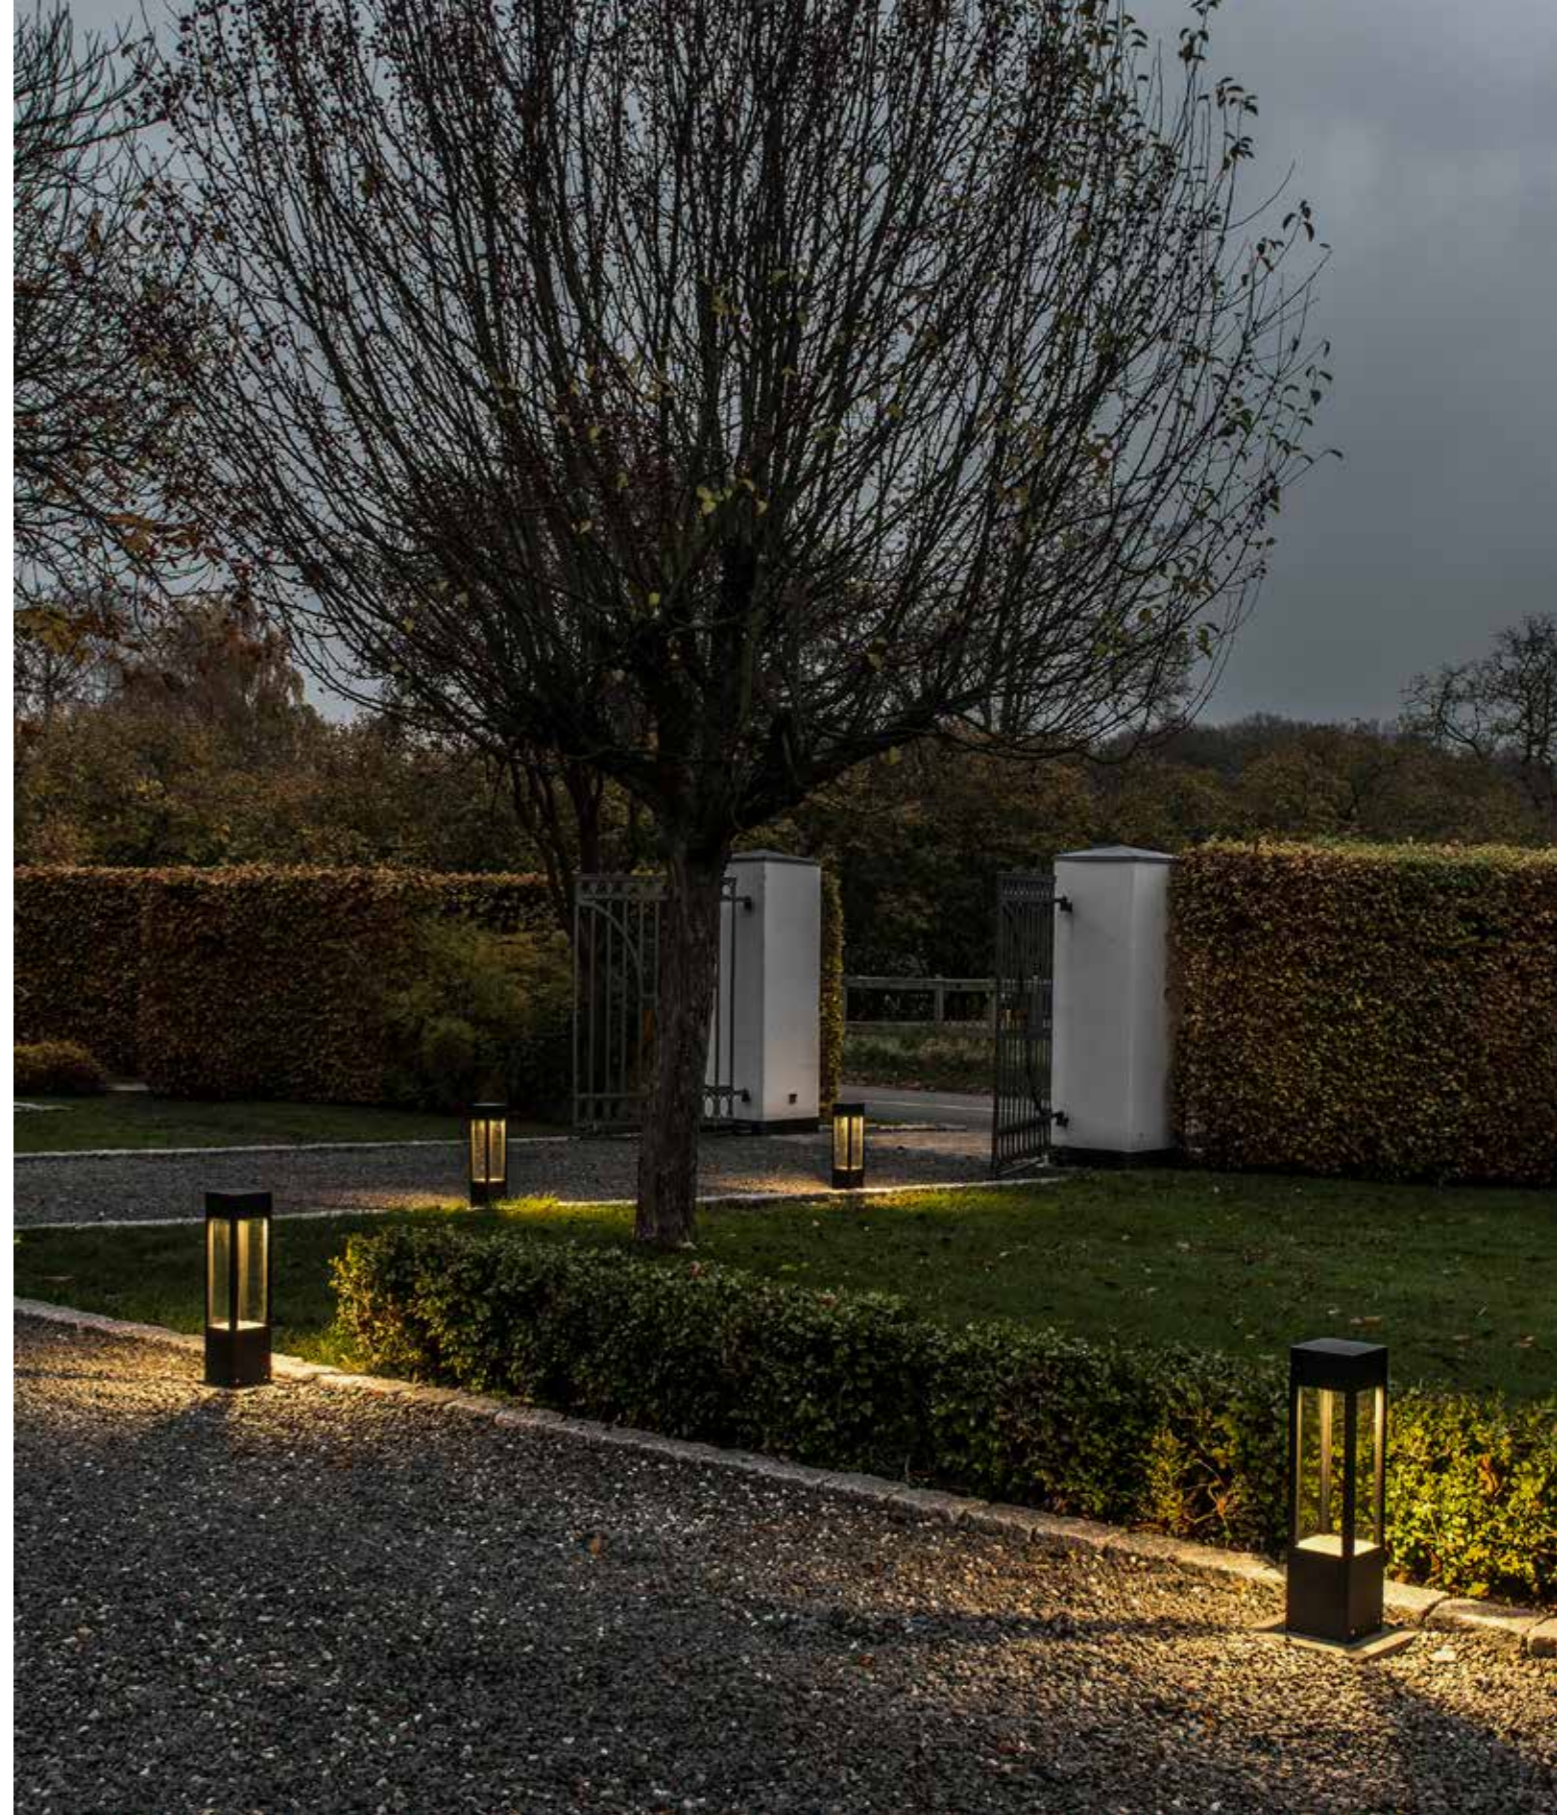

LANTERN

124

LANTERN GROUND

Design: Marie Holsting

LANTERN G1

8W LED - 230V - IP54 - CRI >90 - Lumen 375lm

BLACK 3000K	257526
DKK	3.196,- EX VAT / 3.995,- INCL VAT
SEK	4.844,- EX VAT / 6.055,- INCL VAT
EURO	444,- EX VAT

LANTERN G2

12W LED - 230V - IP54 - CRI >90 - Lumen 745lm

BLACK 3000K	257530
DKK	3.996,- EX VAT / 4.995,- INCL VAT
SEK	6.056,- EX VAT / 7.570,- INCL VAT
EURO	555,- EX VAT