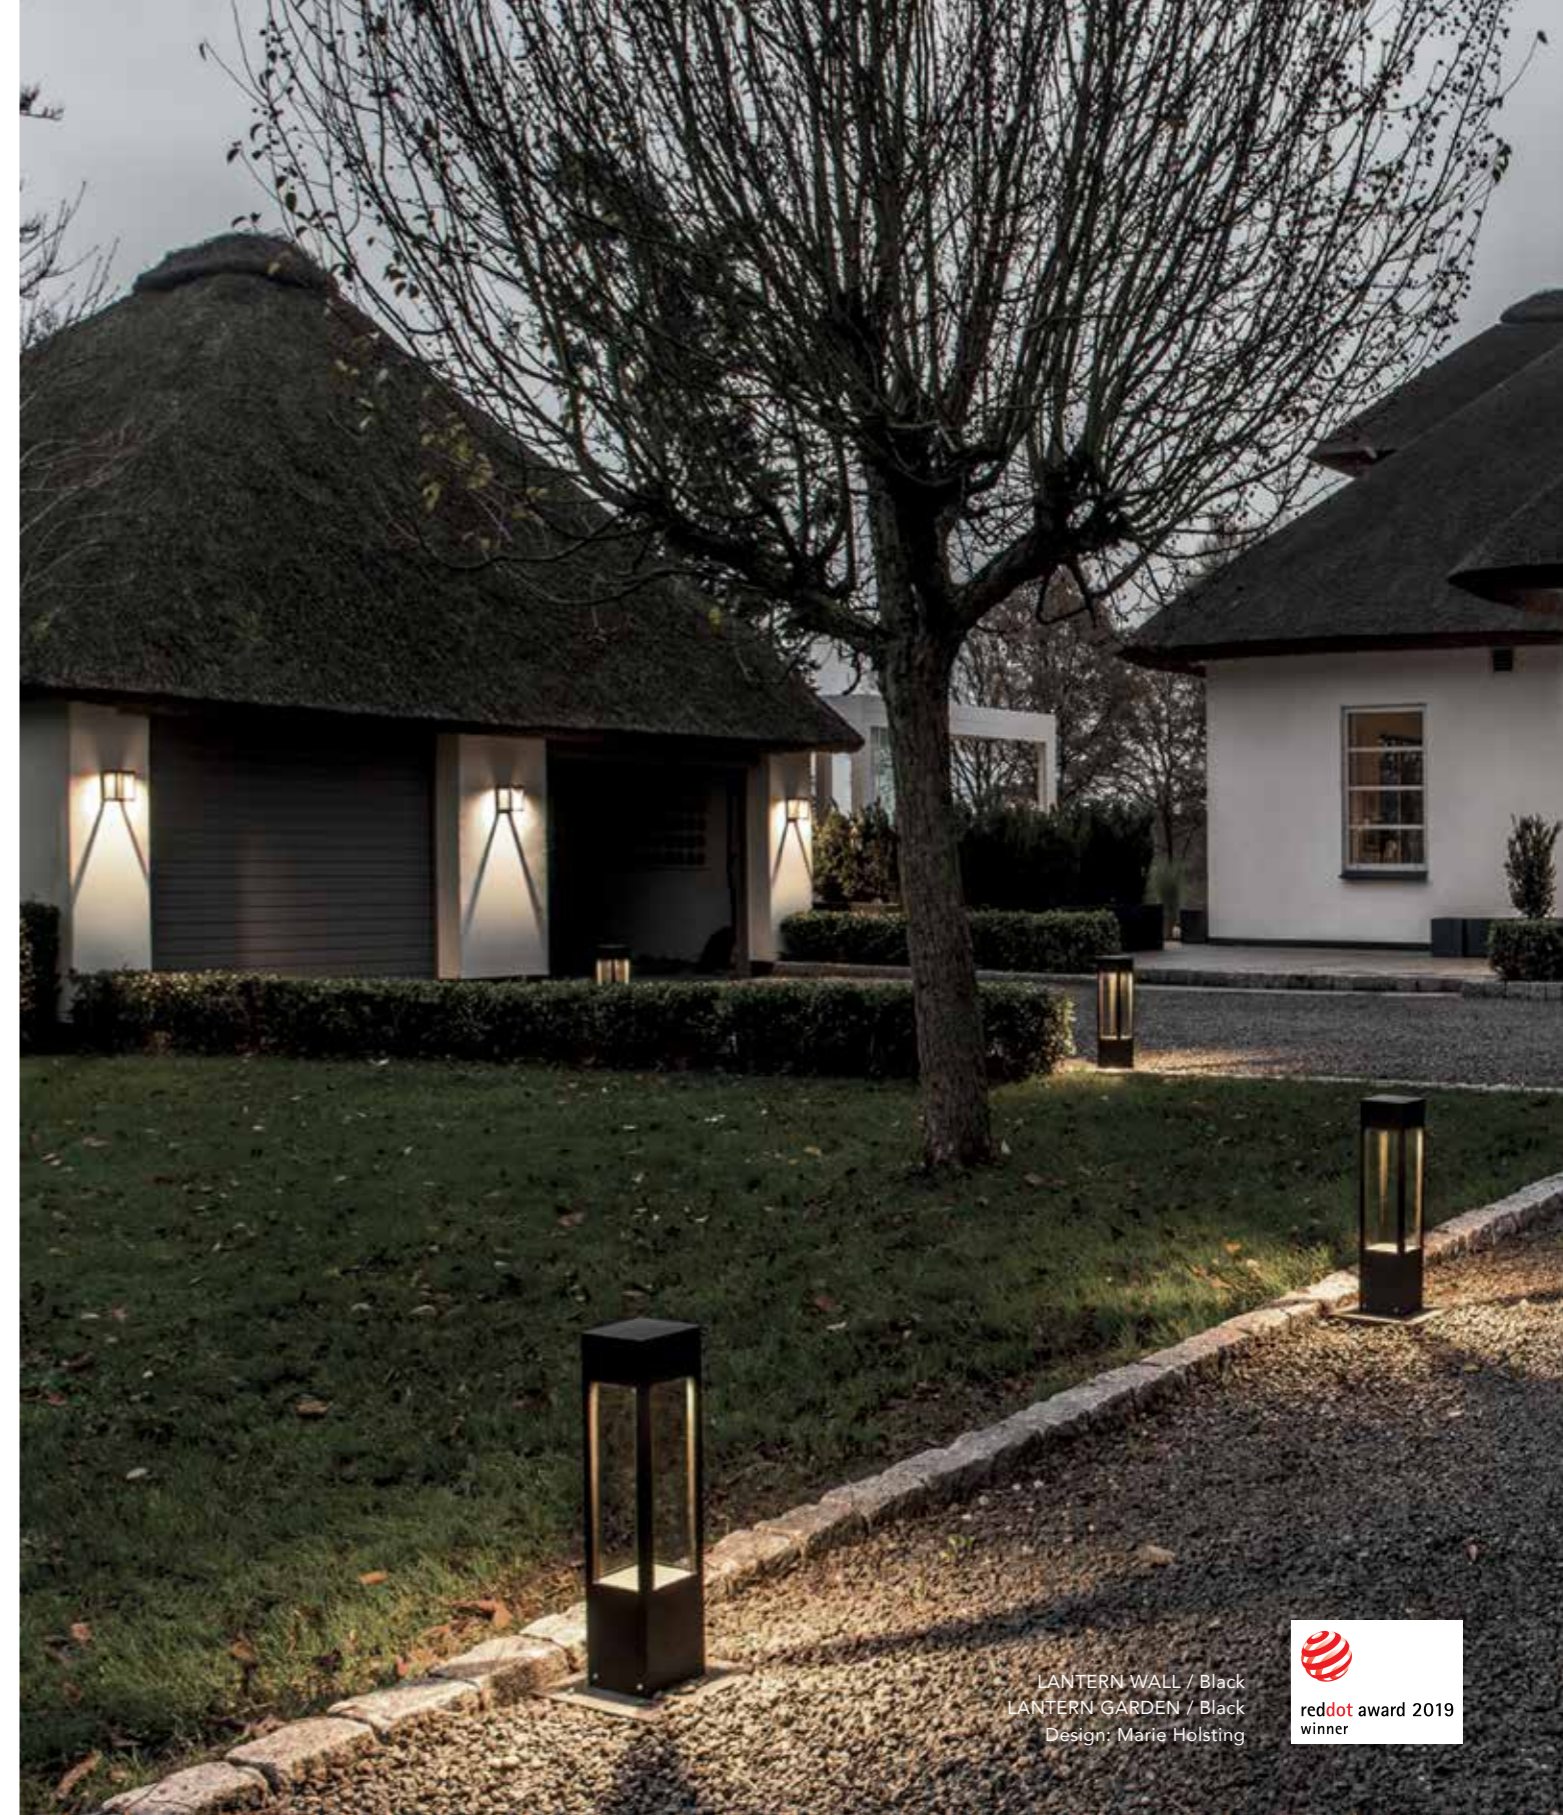

They are also effective as secondary lighting in larger spaces such as illuminating a passageway.

Featuring geometric lines, this timeless outdoor lamp series projects an emotionally appealing overall image.