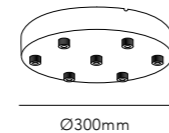

CEILING BASE

CEILING BASE L

Design: LP Design team

CEILING BASE L1000 3 PENDANTS

WHITE	280540
BLACK	280541
DKK	1.836,- EX VAT / 2.295,- INCL VAT
SEK	2.788,- EX VAT / 3.485,- INCL VAT
EURO	255,- EX VAT

CEILING BASE Ø200 3 PENDANTS

WHITE	280530
BLACK	280531
DKK	956,- EX VAT / 1.195,- INCL VAT
SEK	1.452,- EX VAT / 1.815,- INCL VAT
EURO	133,- EX VAT

CEILING BASE Ø

Design: LP Design team

272

CEILING BASE L1800 5 PENDANTS

WHITE	280543
BLACK	280544
DKK	3.436,- EX VAT / 4.295,- INCL VAT
SEK	5.212,- EX VAT / 6.515,- INCL VAT
EURO	477,- EX VAT

CEILING BASE Ø300 7 PENDANTS

WHITE	280533
BLACK	280534
DKK	1.516,- EX VAT / 1.895,- INCL VAT
SEK	2.300,- EX VAT / 2.875,- INCL VAT
EURO	211,- EX VAT

CEILING BASE

273

CEILING BASE Ø400 11 PENDANTS

WHITE	280536
BLACK	280537
DKK	2.156,- EX VAT / 2.695,- INCL VAT
SEK	3.268,- EX VAT / 4.085,- INCL VAT
EURO	299,- EX VAT