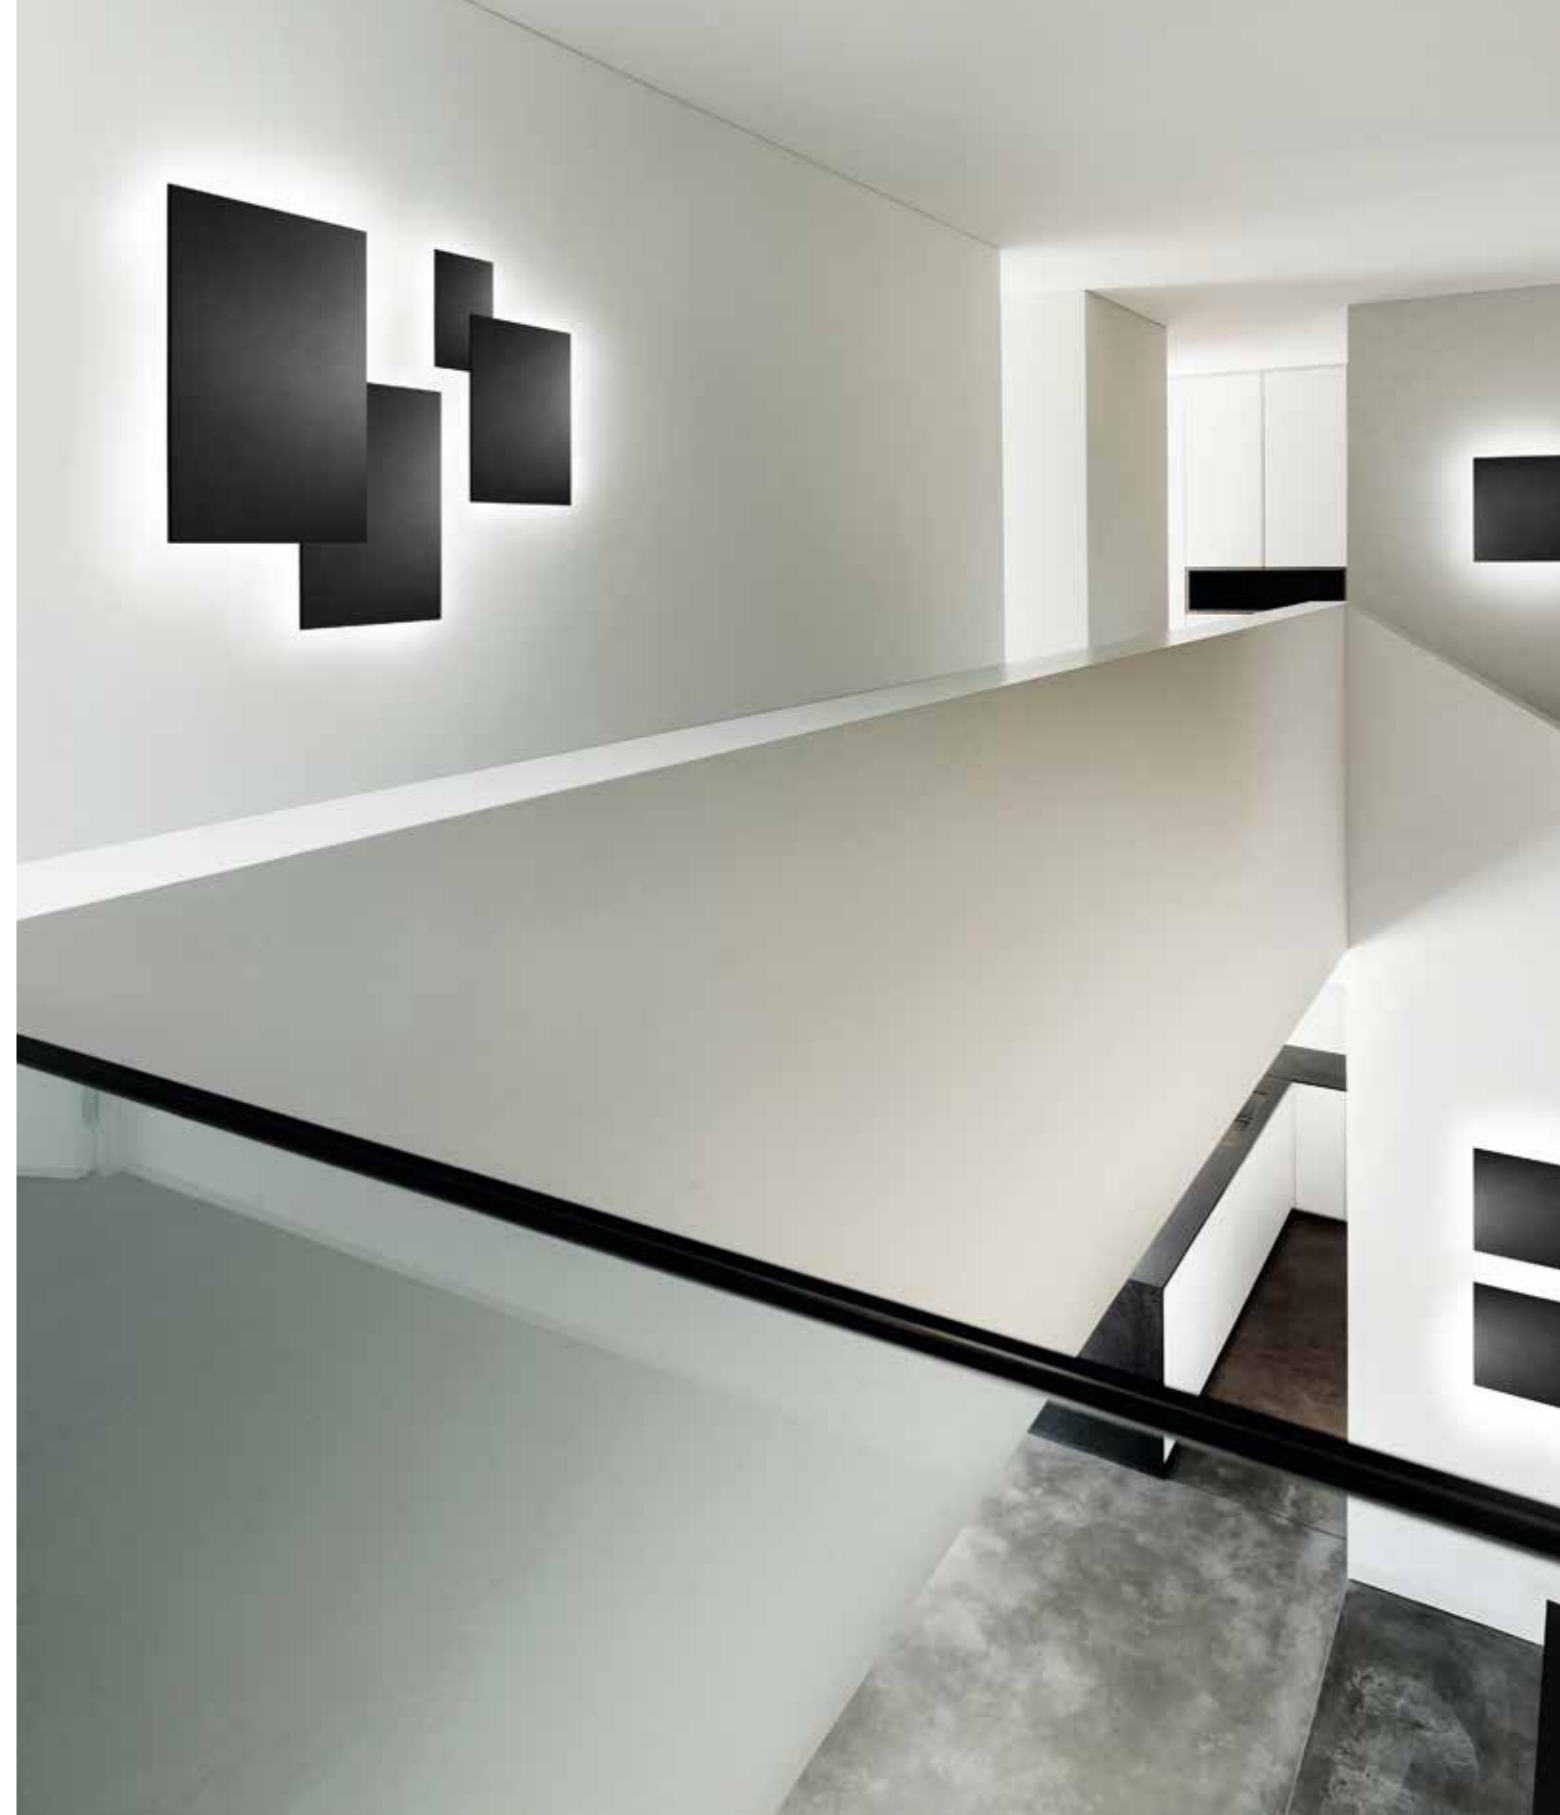

NOHO

NOHO

Design: Ronni Gol

NOHO W1

5W LED - 230V - IP54 - CRI >90 - Lumen 470lm

WHITE 3000K	256400
BLACK 3000K	256401
DKK	1.516,- EX VAT / 1.895,- INCL VAT
SEK	2.300,- EX VAT / 2.875,- INCL VAT
EURO	211,- EX VAT

NOHO W3

9W LED - 230V - IP54 - CRI >90 - Lumen 670lm

WHITE 3000K	256408
BLACK 3000K	256409
DKK	2.796,- EX VAT / 3.495,- INCL VAT
SEK	4.240,- EX VAT / 5.300,- INCL VAT
EURO	388,- EX VAT

136

NOHO W2

7W LED - 230V - IP54 - CRI >90 - Lumen 680lm

WHITE 3000K	256404
BLACK 3000K	256405
DKK	2.156,- EX VAT / 2.695,- INCL VAT
SEK	3.268,- EX VAT / 4.085,- INCL VAT
EURO	299,- EX VAT

NOHO W4

15W LED - 230V - IP54 - CRI >90 - Lumen 1530lm

WHITE 3000K	256412
BLACK 3000K	256413
DKK	3.356,- EX VAT / 4.195,- INCL VAT
SEK	5.088,- EX VAT / 6.360,- INCL VAT
EURO	466,- EX VAT