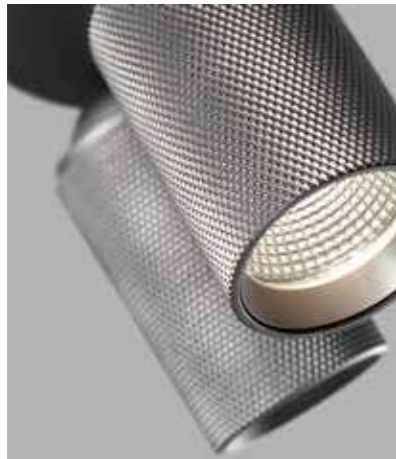

LEFT PAGE RAW 1 / RAW 2 /
Rose Gold / Carbon Black / Titanium
RIGHT PAGE RAW 2 / Carbon Black
Design: Nital Patel

RAW is an attitude of refined simplicity and technical precision that has become synonymous of LIGHT-POINT's design style. The Raw spot lamps feature the brand's newest signature, cross-knurled pattern that is machined into solid aluminium, giving it a contemporary, yet elegant aesthetic at the same time. The diamond facets in the knurling textured have been softened to enrich the depth of the anodised colours.