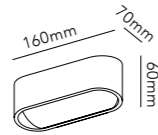

AURA W1

NEW

6W LED - 220-240V - IP20 - CRI >90
Lumen 660lm (nominal)

TITANIUM* 2700/3000K	270963	NEW
ROSE GOLD* 2700/3000K	270962	NEW

DKK	1.596,-	EX VAT / 1.995,-	INCL VAT
SEK	2.420,-	EX VAT / 3.025,-	INCL VAT
EURO	222,-	EX VAT	

WHITE 2700/3000K	270960	NEW
BLACK 2700/3000K	270961	NEW

DKK	1.436,-	EX VAT / 1.795,-	INCL VAT
SEK	2.180,-	EX VAT / 2.725,-	INCL VAT
EURO	199,-	EX VAT	

ROSE GOLD 2700K	270452

DKK	1.516,-	EX VAT / 1.895,-	INCL VAT
SEK	2.300,-	EX VAT / 2.875,-	INCL VAT
EURO	211,-	EX VAT	

WHITE 2700K	270450
BLACK 2700K	270451

DKK	1.356,-	EX VAT / 1.695,-	INCL VAT
SEK	2.056,-	EX VAT / 2.570,-	INCL VAT
EURO	188,-	EX VAT