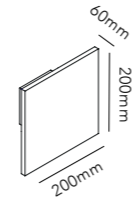

136

NOHO W2

7W LED - 230V - IP54 - CRI >90 - Lumen 680lm

WHITE 3000K	256404
BLACK 3000K	256405
DKK	2.156,- EX VAT / 2.695,- INCL VAT
SEK	3.268,- EX VAT / 4.085,- INCL VAT
EURO	299,- EX VAT