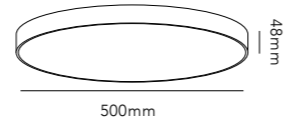

250

SURFACE 500

32W LED - 230V - IP54 - CRI >90 - Lumen 2660lm

WHITE 3000K	257705
BLACK 3000K	257706
DKK	4.796,- EX VAT / 5.995,- INCL VAT
SEK	7.268,- EX VAT / 9.085,- INCL VAT
EURO	666,- EX VAT