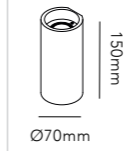

ZERO W1

NEW

2x4W LED - 230V - IP54 - CRI >90
Lumen 530lm (3000K) / 720lm (2700K)

TITANIUM* 2700K	270713	NEW
ROSE GOLD* 2700K	270712	

DKK	1.756,-	EX VAT / 2.195,-	INCL VAT
SEK	2.664,-	EX VAT / 3.330,-	INCL VAT
EURO	244,-	EX VAT	

WHITE 3000K	256321
BLACK 3000K	270722
BLACK/GOLD 3000K	256323

DKK	1.596,-	EX VAT / 1.995,-	INCL VAT
SEK	2.420,-	EX VAT / 3.025,-	INCL VAT
EURO	222,-	EX VAT