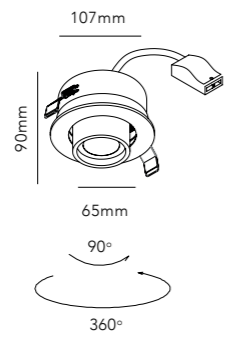

ANGLE

6W LED - 220-240V - IP54 - CRI >90
Lumen 540lm (nominal)

WHITE 2700K	270510
BLACK 2700K	270511
WHITE 3000K	261662
BLACK 3000K	261663

DKK	1.116,- EX VAT / 1.395,- INCL VAT
SEK	1.692,- EX VAT / 2.115,- INCL VAT
EURO	155,- EX VAT