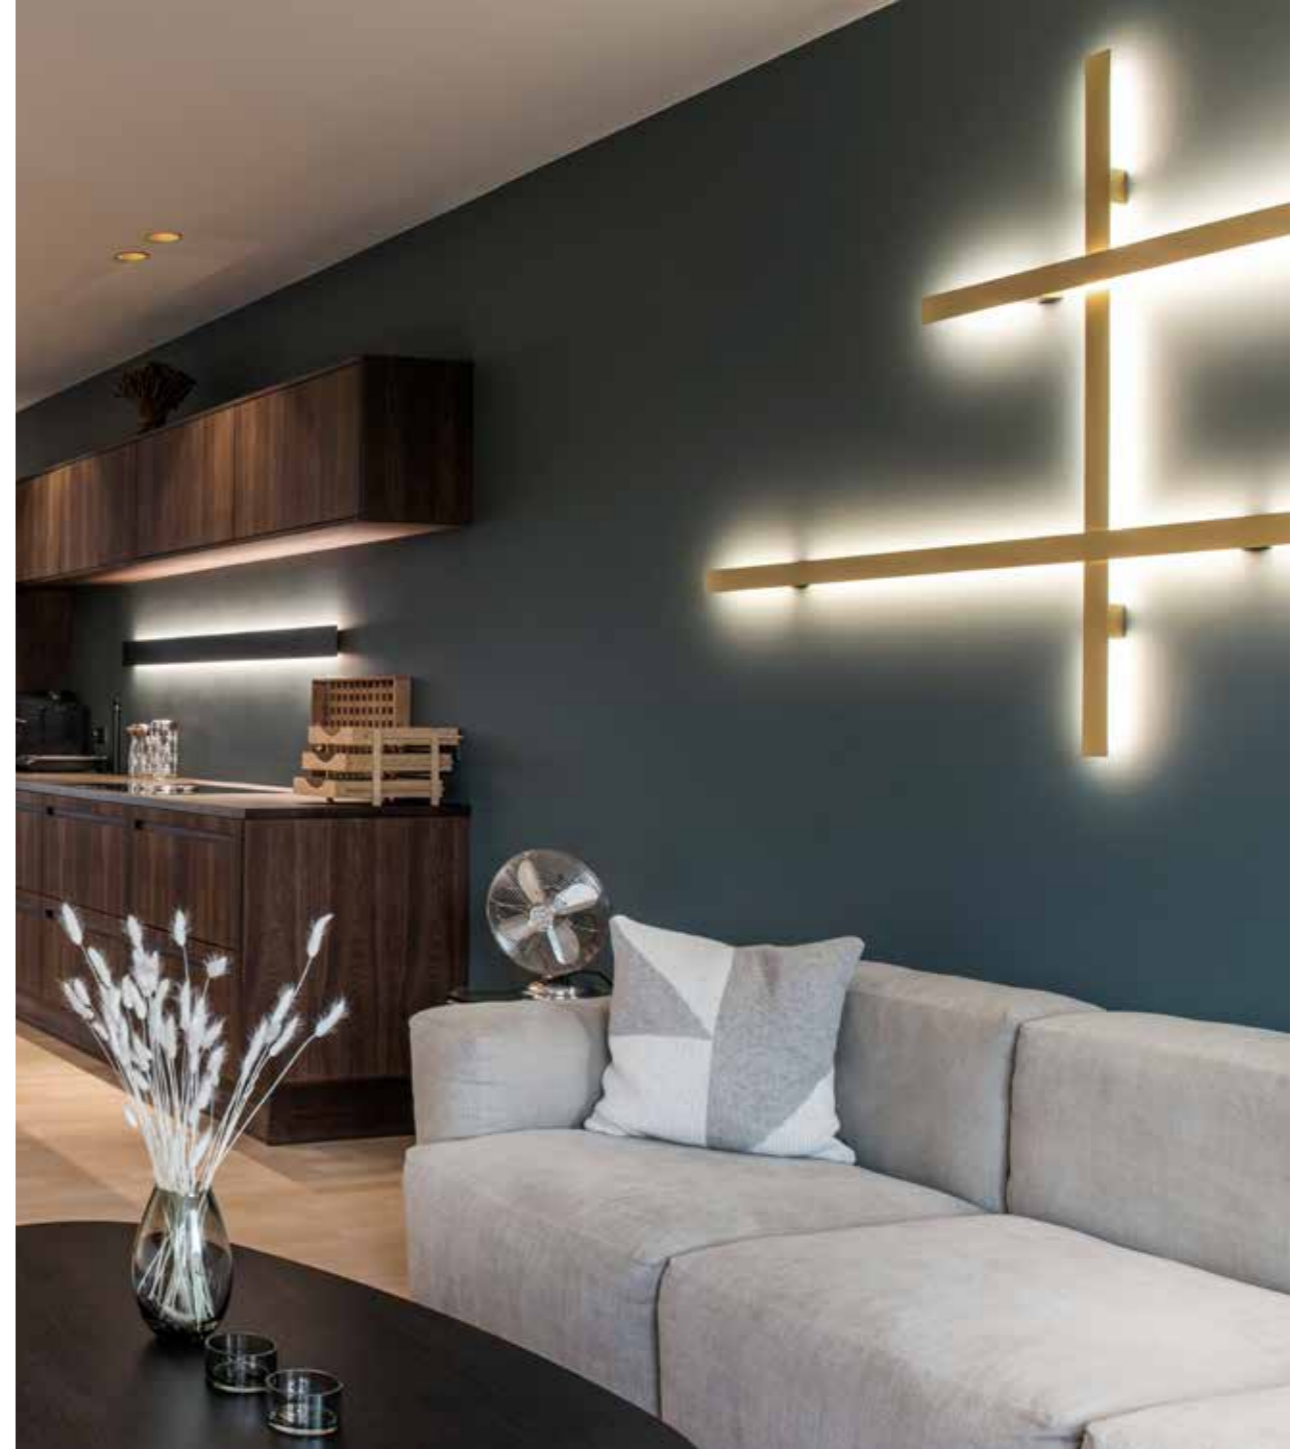

DKK	2.636,-	EX VAT / 3.295,-	INCL VAT
SEK	3.996,-	EX VAT / 4.995,-	INCL VAT
EURO	366,-	EX VAT	

STICK

237

STRIPE S2000 / Black
Design: Ronni Gol

STRIPE C/W / Black
Design: Ronni Gol

STRIPE

241

The STRIPE collection raises the bar in terms of a contemporary luminaire design. STRIPEs distinctive linear aesthetics can be used to create sculptural installations on both ceilings and walls.