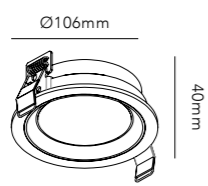

OPTIC IN 1

6W LED - 230V - IP54 - CRI >90
Lumen 540lm (nominal)

WHITE 2700K	270320
BLACK 2700K	270321
DKK	1.196,- EX VAT / 1.495,- INCL VAT
SEK	1.816,- EX VAT / 2.270,- INCL VAT
EURO	166,- EX VAT