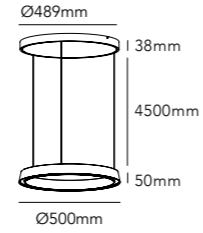

EDGE ROUND Ø500

NEW

12.5W+24.5W LED - 220-240V - IP20 - CRI >90
Lumen 2220lm

TITANIUM 2700-5000K	270541	NEW
ROSE GOLD 2700-5000K	270542	NEW

DKK	11.996,- EX VAT / 14.995,- INCL VAT
SEK	18.180,- EX VAT / 22.725,- INCL VAT
EURO	1.666,- EX VAT