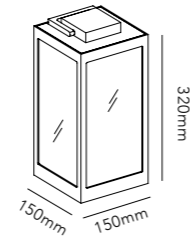

LANTERN T2

86W LED - 230V - IP54 - CRI >90
Battery time: 5-15 hrs.

WHITE 2700K	270440
BLACK 2700K	270441
DKK	3.116,- EX VAT / 3.895,- INCL VAT
SEK	4.724,- EX VAT / 5.905,- INCL VAT
EURO	433,- EX VAT