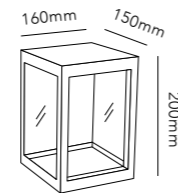

LANTERN W2

12W LED - 230V - IP54 - CRI >90
Lumen 1080lm (nominal)

BLACK 3000K	257517
DKK	3.196,- EX VAT / 3.995,- INCL VAT
SEK	4.844,- EX VAT / 6.055,- INCL VAT
EURO	444,- EX VAT

LIGHT-POINT.COM

LANTERN

LANTERN TABLE have an integrated rechargeable Lithium ion battery and comes with a USB TYPE-C charger.