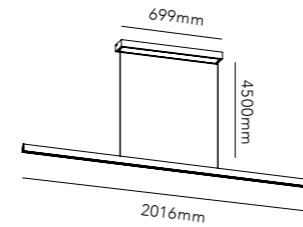

EDGE LINEAR

Design: Nital Patel

Pendant height up to 4.5 m.
*Anodized surfaces may vary ±10%.

1. Dimmable with
2. Integrated LIGHT-POINT SMART TUNE Powered by Casambi
   - Integrated touchless sensor
   - External Casambi compatible switches

This product cannot be controlled by external trailing-edge dimmer.

EDGE LINEAR S1000

NEW

10W+20W LED - 220-240V - IP20 - CRI >90
Lumen 1800lm

TITANIUM* 2700-5000K	270551	NEW
ROSE GOLD* 2700-5000K	270552	NEW

DKK	6.396,- EX VAT / 7.995,- INCL VAT
SEK	9.692,- EX VAT / 12.115,- INCL VAT
EURO	888,- EX VAT

EDGE LINEAR S1500

NEW

15W+30W LED - 220-240V - IP20 - CRI >90
Lumen 2700lm

TITANIUM* 2700-5000K	270561	NEW
ROSE GOLD* 2700-5000K	270562	NEW

DKK	7.996,- EX VAT / 9.995,- INCL VAT
SEK	12.116,- EX VAT / 1.5145,- INCL VAT
EURO	1.111,- EX VAT

EDGE LINEAR S2000

NEW

20W+40W LED - 220-240V - IP20 - CRI >90
Lumen 3600lm

TITANIUM* 2700-5000K	270564	NEW
ROSE GOLD* 2700-5000K	270565	NEW

DKK	9.596,- EX VAT / 11.995,- INCL VAT
SEK	14.540,- EX VAT / 18.175,- INCL VAT
EURO	1.333,- EX VAT

General measurements for all three sizes: