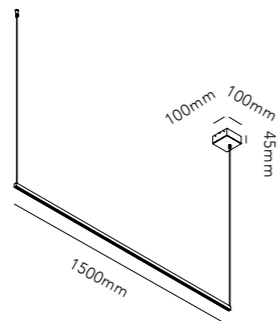

STRIPE S1500

27W LED - 230V - IP20 - CRI >90
Lumen 2430lm (nominal)

WHITE 2700K	270360
BLACK 2700K	270361
DKK	3.196,- EX VAT / 3.995,- INCL VAT
SEK	4.844,- EX VAT / 6.055,- INCL VAT
EURO	444,- EX VAT