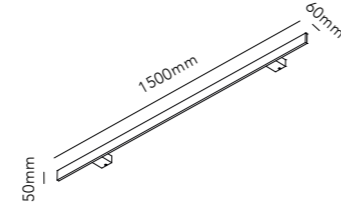

STICK

STICK

Design: Ronni Gol

*Gold is not recommended for outdoor use.

STICK 120

30W LED - 230V - IP54 - CRI >90 - Lumen - 1715lm

WHITE 3000K	256500
BLACK 3000K	256501
GOLD* 3000K	256503

DKK	2.316,-	EX VAT / 2.895,-	INCL VAT
SEK	3.512,-	EX VAT / 4.390,-	INCL VAT
EURO	322,-	EX VAT	

STICK 180

36W LED - 230V - IP54 - CRI >90 - Lumen - 3335lm

WHITE 3000K	256508
BLACK 3000K	256509
GOLD* 3000K	256511

DKK	2.876,-	EX VAT / 3.595,-	INCL VAT
SEK	4.360,-	EX VAT / 5.450,-	INCL VAT
EURO	399,-	EX VAT	

236

STICK 150

30W LED - 230V - IP54 - CRI >90 - Lumen - 2645lm

WHITE 3000K	256504
BLACK 3000K	256505
GOLD* 3000K	256507

DKK	2.636,-	EX VAT / 3.295,-	INCL VAT
SEK	3.996,-	EX VAT / 4.995,-	INCL VAT
EURO	366,-	EX VAT	

STICK

237