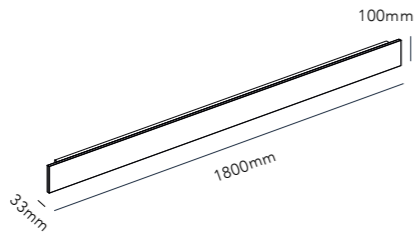

COVER

COVER

Design: Ronni Gol

COVER W1

2x15W LED - 230V - IP54 - CRI >90
Lumen - 1000lm

WHITE 3000K	261250
BLACK 3000K	261251
DKK	3.436,- EX VAT / 4.295,- INCL VAT
SEK	5.208,- EX VAT / 6.510,- INCL VAT
EURO	477,- EX VAT

COVER W3

2x36W LED - 230V - IP54 - CRI >90
Lumen - 2400lm

WHITE 3000K	261260
BLACK 3000K	261261
DKK	7.676,- EX VAT / 9.595,- INCL VAT
SEK	11.632,- EX VAT / 14.540,- INCL VAT
EURO	1066,- EX VAT

62

COVER W2

2x30W LED - 230V - IP54 - CRI >90
Lumen - 2020lm

WHITE 3000K	261255
BLACK 3000K	261256
DKK	5.436,- EX VAT / 6.795,- INCL VAT
SEK	8.240,- EX VAT / 10.300,- INCL VAT
EURO	755,- EX VAT

COVER

63