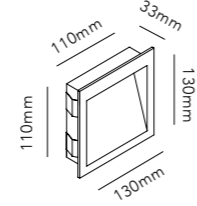

DELI

DELI

Design: Ronni Gol

- mounting box for DELI 1 is included.

- mounting box for DELI 2 is included.

PRODUCTS

74

DELI 1

4.5W LED - 230V - IP54 - CRI >90 - Lumen 160lm

WHITE 3000K	260880
BLACK 3000K	260881

DKK	1.276,- EX VAT / 1.595,- INCL VAT
SEK	1.936,- EX VAT / 2.420,- INCL VAT
EURO	177,- EX VAT

DELI 2

4.5W LED - 230V - IP54 - CRI >90 - Lumen 85lm

WHITE 3000K	260885
BLACK 3000K	260886

DKK	1.516,- EX VAT / 1.895,- INCL VAT
SEK	2.300,- EX VAT / 2.875,- INCL VAT
EURO	211,- EX VAT

LIGHT-POINT.COM