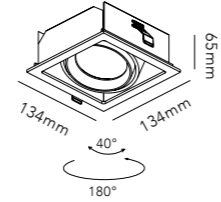

286

GHOST 1+

10W LED - 230V - IP54 - CRI >90 - Lumen 495lm

TITANIUM* 2700K	270812	NEW
ROSE GOLD* 2700K	270810	

DKK	1.756,- EX VAT / 2.195,- INCL VAT
SEK	2.664,- EX VAT / 3.330,- INCL VAT
EURO	244,- EX VAT

WHITE 3000K	259079
BLACK 3000K	259078

DKK	1.596,- EX VAT / 1.995,- INCL VAT
SEK	2.420,- EX VAT / 3.025,- INCL VAT
EURO	222,- EX VAT