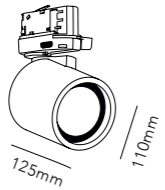

FOCUS PRO TRACK 3-PHASE

20W LED - 230V - IP20 - CRI >90
Lumen 1800lm (nominal)

BLACK 3000K	261657
DKK	1.596,- EX VAT / 1.995,- INCL VAT
SEK	2.420,- EX VAT / 3.025,- INCL VAT
EURO	222,- EX VAT