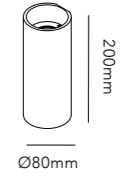

271

ZERO W2

NEW

2x6W LED - 230V - IP54 - CRI >90
Lumen 960lm (3000K) / 720lm (2700K)

TITANIUM* 2700K	270723	NEW
ROSE GOLD* 2700K	270722	

DKK	2.076,-	EX VAT / 2.595,-	INCL VAT
SEK	3.148,-	EX VAT / 3.935,-	INCL VAT
EURO	288,-	EX VAT	

WHITE 3000K	256325
BLACK 3000K	256326
BLACK/GOLD 3000K	256328

DKK	1.916,-	EX VAT / 2.395,-	INCL VAT
SEK	2.904,-	EX VAT / 3.630,-	INCL VAT
EURO	266,-	EX VAT