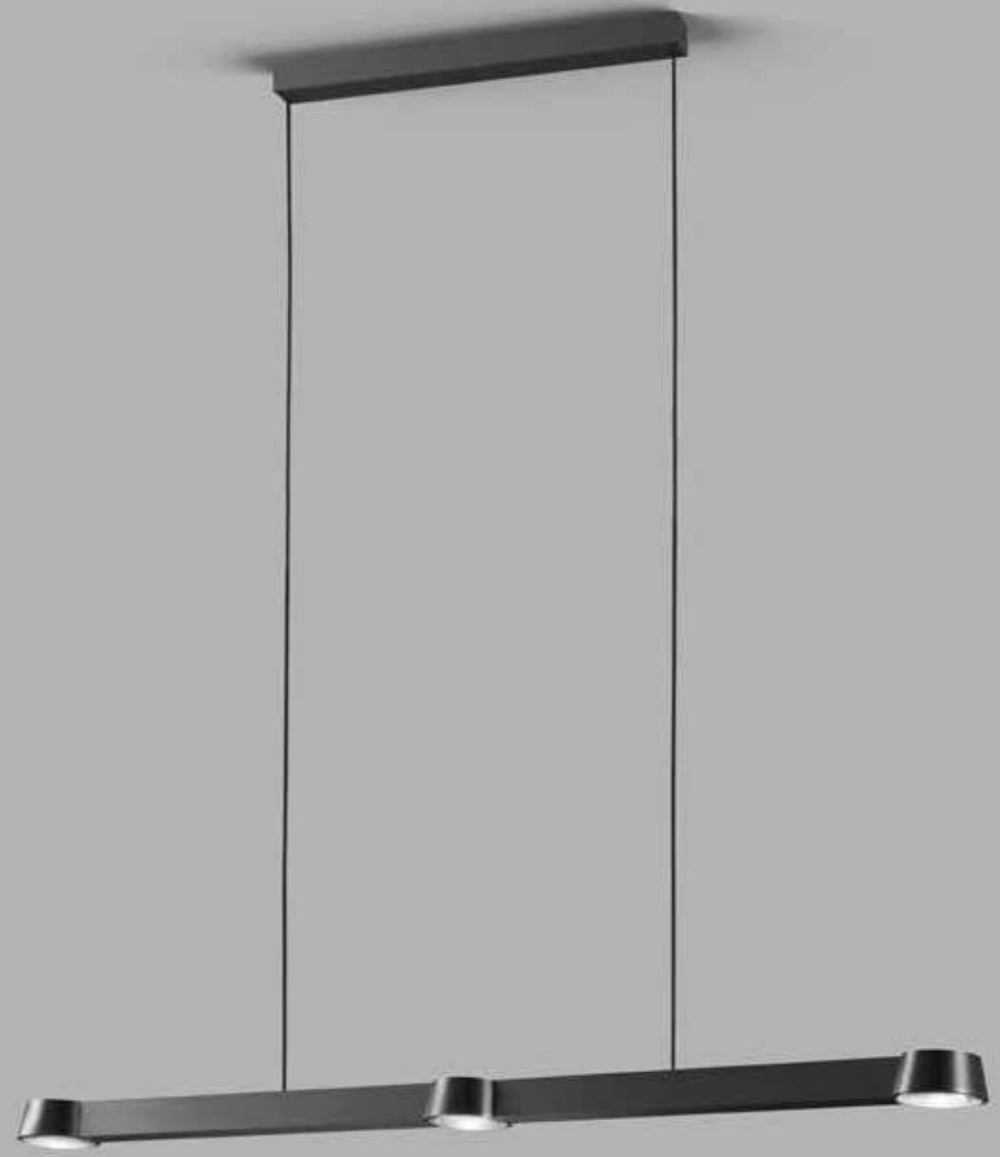

OPTIC LINEAR / Carbon Black
Design: Nital Patel