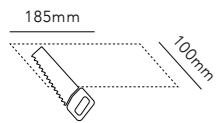

GHOST

GHOST

Design: Ronni Gol

*Anodized surfaces may vary ±10%.

GHOST 1

GHOST 1+

GHOST 2

GHOST 2+

286

GHOST 1+

10W LED - 230V - IP54 - CRI >90 - Lumen 495lm

TITANIUM* 2700K	270812	NEW
ROSE GOLD* 2700K	270810	

DKK	1.756,- EX VAT / 2.195,- INCL VAT
SEK	2.664,- EX VAT / 3.330,- INCL VAT
EURO	244,- EX VAT

WHITE 3000K	259079
BLACK 3000K	259078

DKK	1.596,- EX VAT / 1.995,- INCL VAT
SEK	2.420,- EX VAT / 3.025,- INCL VAT
EURO	222,- EX VAT

GHOST

GHOST 2

2x6W LED - 230V - IP54 - CRI >90 - Lumen 600lm

TITANIUM* 2700K	270803	NEW
ROSE GOLD* 2700K	270801	

DKK	2.316,- EX VAT / 2.895,- INCL VAT
SEK	3.512,- EX VAT / 4.390,- INCL VAT
EURO	322,- EX VAT

WHITE 3000K	259074
BLACK 3000K	259075

DKK	2.156,- EX VAT / 2.695,- INCL VAT
SEK	3.268,- EX VAT / 4.085,- INCL VAT
EURO	299,- EX VAT

287

GHOST 2+

2x10W LED - 230V - IP20 - CRI >90 - Lumen 990lm

TITANIUM* 2700K	270813	NEW
ROSE GOLD* 2700K	270811	

DKK	2.876,- EX VAT / 3.595,- INCL VAT
SEK	4.360,- EX VAT / 5.450,- INCL VAT
EURO	399,- EX VAT

WHITE 3000K	259081
BLACK 3000K	259082

DKK	2.716,- EX VAT / 3.395,- INCL VAT
SEK	4.116,- EX VAT / 5.145,- INCL VAT
EURO	377,- EX VAT