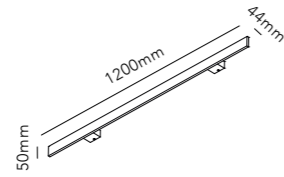

STICK 120

30W LED - 230V - IP54 - CRI >90 - Lumen - 1715lm

WHITE 3000K	256500
BLACK 3000K	256501
GOLD* 3000K	256503

DKK	2.316,-	EX VAT / 2.895,-	INCL VAT
SEK	3.512,-	EX VAT / 4.390,-	INCL VAT
EURO	322,-	EX VAT