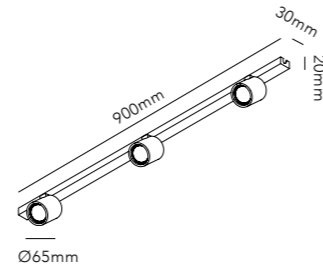

FOCUS L900

3x6W LED - 230V - IP20 - CRI >90
Lumen 1125lm (3000K) / 1046lm (2700K)

WHITE 2700K	270270
BLACK 2700K	270271
WHITE 3000K	261642
BLACK 3000K	261643

DKK	3.196,- EX VAT / 3.995,- INCL VAT
SEK	4.844,- EX VAT / 6.055,- INCL VAT
EURO	444,- EX VAT