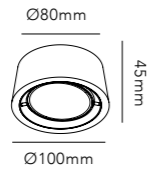

OPTIC OUT

Design: Nital Patel

* Anodized surfaces are not recommended for outdoor use. Anodized surfaces may vary ±10%.

**Including 3 changeable colour rings - black, white and gold

OPTIC OUT 1

NEW

6W LED - 230V - IP54 - CRI >90 - Lumen 502lm

TITANIUM* 2700K	270343	NEW
ROSE GOLD* 2700K	270342	

DKK	1.836,-	EX VAT / 2.295,-	INCL VAT
SEK	2.788,-	EX VAT / 3.485,-	INCL VAT
EURO	255,-	EX VAT	

WHITE** 2700K	270340
BLACK** 2700K	270341

DKK	1.596,-	EX VAT / 1.995,-	INCL VAT
SEK	2.420,-	EX VAT / 3.025,-	INCL VAT
EURO	222,-	EX VAT	

OPTIC OUT 1+

NEW

10W LED - 230V - IP54 - CRI >90 - Lumen 837lm

TITANIUM* 2700K	270353	NEW
ROSE GOLD* 2700K	270352	

DKK	2.396,-	EX VAT / 2.995,-	INCL VAT
SEK	3.632,-	EX VAT / 4.540,-	INCL VAT
EURO	333,-	EX VAT	

WHITE** 2700K	270350
BLACK** 2700K	270351

DKK	2.156,-	EX VAT / 2.695,-	INCL VAT
SEK	3.268,-	EX VAT / 4.085,-	INCL VAT
EURO	299,-	EX VAT