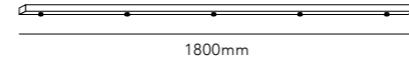

272

CEILING BASE L1800 5 PENDANTS

WHITE	280543
BLACK	280544
DKK	3.436,- EX VAT / 4.295,- INCL VAT
SEK	5.212,- EX VAT / 6.515,- INCL VAT
EURO	477,- EX VAT