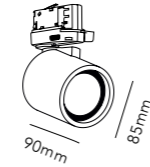

FOCUS+ TRACK 3-PHASE

10W LED - 230V - IP20 - CRI >90 - Lumen 800lm

WHITE 3000K	261654
BLACK 3000K	261655
DKK	1.596,- EX VAT / 1.995,- INCL VAT
SEK	2.420,- EX VAT / 3.025,- INCL VAT
EURO	222,- EX VAT