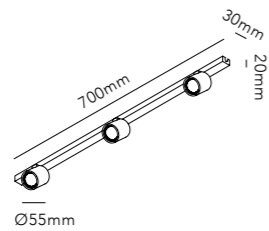

FOCUS MINI L700

3x4W LED - 230V - IP20 - CRI >90
Lumen 810lm (3000K) / 753lm (2700K)

WHITE 2700K	270260
BLACK 2700K	270261
WHITE 3000K	261640
BLACK 3000K	261641

DKK	2.636,- EX VAT / 3.295,- INCL VAT
SEK	3.996,- EX VAT / 4.995,- INCL VAT
EURO	366,- EX VAT