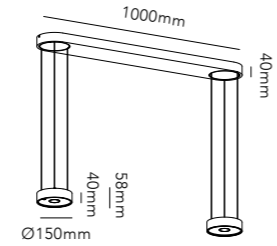

ORBIT PENDANT 2

NEW

2X10W LED - 220-240V - IP20 - CRI >90
Lumen 1800lm

TITANIUM* 2700-5000K	270735	NEW
ROSE GOLD* 2700-5000K	270736	NEW

DKK	11.996,- EX VAT / 14.995,- INCL VAT
SEK	18.180,- EX VAT / 22.725,- INCL VAT
EURO	1.666,- EX VAT

LIGHT-POINT.COM