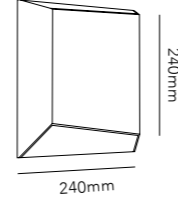

102

FACET DOWN W2

8W LED - 230V - IP54 - CRI >90
Lumen - 720lm (nominal)

WHITE	256398
BLACK	256399
DKK	2.956,- EX VAT / 3.695,- INCL VAT
SEK	4.480,- EX VAT / 5.600,- INCL VAT
EURO	411,- EX VAT