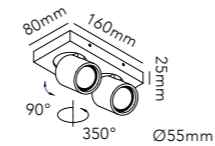

FOCUS

FOCUS

Design: Ronni Gol

FOCUS 1

6W LED - 230V - IP20 - CRI >90
Lumen 375lm (3000K) / 349lm (2700K)

WHITE 2700K	270020
BLACK 2700K	270021
WHITE 3000K	261602
BLACK 3000K	261603

DKK	1.276,- EX VAT / 1.595,- INCL VAT
SEK	1.936,- EX VAT / 2.420,- INCL VAT
EURO	177,- EX VAT

FOCUS MINI 1

4W LED - 230V - IP20 - CRI >90
Lumen 270lm (3000K) / 251lm (2700K)

WHITE 2700K	270040
BLACK 2700K	270041
WHITE 3000K	261600
BLACK 3000K	261601

DKK	1.116,- EX VAT / 1.395,- INCL VAT
SEK	1.692,- EX VAT / 2.115,- INCL VAT
EURO	155,- EX VAT

110

FOCUS 2

2x6W LED - 230V - IP20 - CRI >90
Lumen 750lm (3000K) / 695lm (2700K)

WHITE 2700K	270030
BLACK 2700K	270031
WHITE 3000K	261608
BLACK 3000K	261609

DKK	1.996,- EX VAT / 2.495,- INCL VAT
SEK	3.028,- EX VAT / 3.785,- INCL VAT
EURO	277,- EX VAT

FOCUS MINI 2

2x4W LED - 230V - IP20 - CRI >90
Lumen 540lm (3000K) / 502lm (2700K)

WHITE 2700K	270050
BLACK 2700K	270051
WHITE 3000K	261606
BLACK 3000K	261607

DKK	1.596,- EX VAT / 1.995,- INCL VAT
SEK	2.420,- EX VAT / 3.025,- INCL VAT
EURO	222,- EX VAT

FOCUS

FOCUS 3

3x6W LED - 230V - IP20 - CRI >90 - Lumen 1125lm

WHITE 3000K	261614
BLACK 3000K	261615

DKK	2.796,- EX VAT / 3.495,- INCL VAT
SEK	4.240,- EX VAT / 5.300,- INCL VAT
EURO	388,- EX VAT

FOCUS+ 1

10W LED - 230V - IP20 - CRI >90
Lumen 740lm (3000K) / 688lm (2700K)

WHITE 2700K	270060
BLACK 2700K	270061
WHITE 3000K	261604
BLACK 3000K	261605

DKK	1.596,- EX VAT / 1.995,- INCL VAT
SEK	2.420,- EX VAT / 3.025,- INCL VAT
EURO	222,- EX VAT

FOCUS+ 2

2x10W LED - 230V - IP20 - CRI >90
Lumen 1480lm (3000K) / 1377lm (2700K)

WHITE 2700K	270070
BLACK 2700K	270071
WHITE 3000K	261610
BLACK 3000K	261611

DKK	2.396,- EX VAT / 2.995,- INCL VAT
SEK	3.632,- EX VAT / 4.540,- INCL VAT
EURO	333,- EX VAT

111