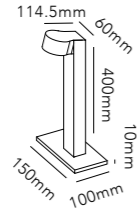

ORBIT GARDEN

Design: Ronni Gol & Nital Patel

ORBIT GARDEN MINI

6W LED - 230V - IP54 - CRI >90
Lumen 540lm (nominal)

BLACK 3000K	268300
DKK	2.316,- EX VAT / 2.895,- INCL VAT
SEK	3.512,- EX VAT / 4.390,- INCL VAT
EURO	322,- EX VAT

ORBIT GARDEN 2

15W LED - 230V - IP54 - CRI >90
Lumen 1350lm (nominal)

BLACK 3000K	268302
DKK	4.396,- EX VAT / 5.495,- INCL VAT
SEK	6.664,- EX VAT / 8.330,- INCL VAT
EURO	611,- EX VAT

ORBIT GARDEN 1

10W LED - 230V - IP54 - CRI >90
Lumen 900lm (nominal)

BLACK 3000K	268301
DKK	3.196,- EX VAT / 3.995,- INCL VAT
SEK	4.844,- EX VAT / 6.055,- INCL VAT
EURO	444,- EX VAT