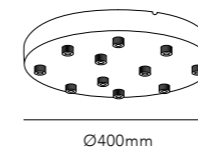

CEILING BASE

273

CEILING BASE Ø400 11 PENDANTS

WHITE	280536
BLACK	280537
DKK	2.156,- EX VAT / 2.695,- INCL VAT
SEK	3.268,- EX VAT / 4.085,- INCL VAT
EURO	299,- EX VAT