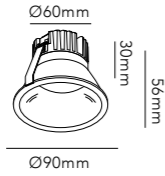

280

CURVE II Ø90

NEW

8W LED - 220-240V - IP54 - CRI >90 - Lumen 700lm

TITANIUM* 2700/3000K	270943	NEW
ROSE GOLD* 2700/3000K	270942	NEW
CARBON BLACK* 2700/3000K	270941	NEW

DKK	1.036,- EX VAT / 1.295,- INCL VAT
SEK	1.572,- EX VAT / 1.965,- INCL VAT
EURO	144,- EX VAT

WHITE 2700/3000K	270940	NEW

DKK	956,- EX VAT / 1.195,- INCL VAT
SEK	1.452,- EX VAT / 1.815,- INCL VAT
EURO	133,- EX VAT