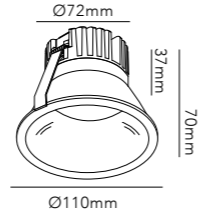

CURVE II Ø110

NEW

15W LED - 220-240V - IP54 - CRI >90 - Lumen 1050lm

TITANIUM* 2700/3000K	270948	NEW
ROSE GOLD* 2700/3000K	270947	NEW
CARBON BLACK* 2700/3000K	270946	NEW

DKK	1.196,- EX VAT / 1.495,- INCL VAT
SEK	1.816,- EX VAT / 2.270,- INCL VAT
EURO	166,- EX VAT

WHITE 2700/3000K	270945	NEW

DKK	1.116,- EX VAT / 1.395,- INCL VAT
SEK	1.692,- EX VAT / 2.115,- INCL VAT
EURO	155,- EX VAT