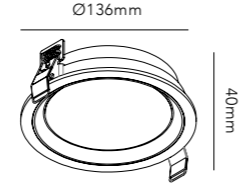

OPTIC IN 1+

10W LED - 230V - IP54 - CRI >90
Lumen 900lm (nominal)

WHITE 2700K	270330
BLACK 2700K	270331
DKK	1.836,- EX VAT / 2.295,- INCL VAT
SEK	2.784,- EX VAT / 3.480,- INCL VAT
EURO	255,- EX VAT