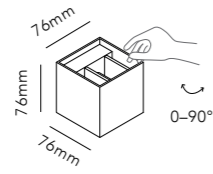

BOX

BOX

Design: LP Design Team

BOX MINI

2x2W LED - 230V - IP54 - CRI >90 - Lumen 180lm

WHITE 3000K	261045
BLACK 3000K	261046
BLACK/GOLD 3000K	261048

DKK	1.196,- EX VAT / 1.495,- INCL VAT
SEK	1.816,- EX VAT / 2.270,- INCL VAT
EURO	166,- EX VAT

42

BOX

2x3.2W LED - 230V - IP54 - CRI >90 - Lumen 400lm

WHITE 3000K	261035
BLACK 3000K	261036
BLACK/GOLD 3000K	261038

DKK	1.516,- EX VAT / 1.895,- INCL VAT
SEK	2.300,- EX VAT / 2.875,- INCL VAT
EURO	211,- EX VAT

BOX

The conic light beams from the BOX lamp can be adjusted independently according to preference. Have it narrower at the top and wider at the bottom or visa versa, or have it equally wide in both directions.

43