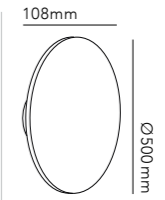

213

SOHO W5

18W LED - 230V - IP54 - CRI >90
Lumen 1830lm (3000K) / 1702lm (2700K)

TITANIUM* 2700/3000K	270187	NEW
ROSE GOLD* 2700/3000K	270186	NEW

DKK	5.196,-	EX VAT / 6.495,-	INCL VAT
SEK	7.876,-	EX VAT / 9.845,-	INCL VAT
EURO	722,-	EX VAT	

WHITE 2700/3000K	270184	NEW
BLACK 2700/3000K	270183	NEW
GOLD* 2700/3000K	270185	NEW

DKK	4.156,-	EX VAT / 5.195,-	INCL VAT
SEK	6.300,-	EX VAT / 7.875,-	INCL VAT
EURO	577,-	EX VAT	

ROSE GOLD* 2700K	270182

DKK	4.796,-	EX VAT / 5.995,-	INCL VAT
SEK	7.268,-	EX VAT / 9.085,-	INCL VAT
EURO	666,-	EX VAT	

WHITE 2700K	270180
BLACK 2700K	270181
GOLD* 3000K	256387
WHITE 3000K	256384
BLACK 3000K	256385

DKK	3.996,-	EX VAT / 4.995,-	INCL VAT
SEK	6.056,-	EX VAT / 7.570,-	INCL VAT
EURO	555,-	EX VAT