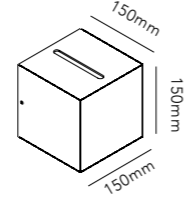

68

CUBE XL

E27 - 60W max - 230V - IP54

BLACK	256122
DKK	1.516,- EX VAT / 1.895,- INCL VAT
SEK	2.300,- EX VAT / 2.875,- INCL VAT
EURO	211,- EX VAT