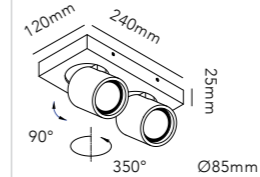

FOCUS

FOCUS

Design: Ronni Gol

FOCUS 1

6W LED - 230V - IP20 - CRI >90
Lumen 375lm (3000K) / 349lm (2700K)

WHITE 2700K	270020
BLACK 2700K	270021
WHITE 3000K	261602
BLACK 3000K	261603

DKK	1.276,- EX VAT / 1.595,- INCL VAT
SEK	1.936,- EX VAT / 2.420,- INCL VAT
EURO	177,- EX VAT

FOCUS MINI 1

4W LED - 230V - IP20 - CRI >90
Lumen 270lm (3000K) / 251lm (2700K)

WHITE 2700K	270040
BLACK 2700K	270041
WHITE 3000K	261600
BLACK 3000K	261601

DKK	1.116,- EX VAT / 1.395,- INCL VAT
SEK	1.692,- EX VAT / 2.115,- INCL VAT
EURO	155,- EX VAT

110

FOCUS 2

2x6W LED - 230V - IP20 - CRI >90
Lumen 750lm (3000K) / 695lm (2700K)

WHITE 2700K	270030
BLACK 2700K	270031
WHITE 3000K	261608
BLACK 3000K	261609

DKK	1.996,- EX VAT / 2.495,- INCL VAT
SEK	3.028,- EX VAT / 3.785,- INCL VAT
EURO	277,- EX VAT

FOCUS MINI 2

2x4W LED - 230V - IP20 - CRI >90
Lumen 540lm (3000K) / 502lm (2700K)

WHITE 2700K	270050
BLACK 2700K	270051
WHITE 3000K	261606
BLACK 3000K	261607

DKK	1.596,- EX VAT / 1.995,- INCL VAT
SEK	2.420,- EX VAT / 3.025,- INCL VAT
EURO	222,- EX VAT

FOCUS

FOCUS 3

3x6W LED - 230V - IP20 - CRI >90 - Lumen 1125lm

WHITE 3000K	261614
BLACK 3000K	261615

DKK	2.796,- EX VAT / 3.495,- INCL VAT
SEK	4.240,- EX VAT / 5.300,- INCL VAT
EURO	388,- EX VAT

FOCUS+ 1

10W LED - 230V - IP20 - CRI >90
Lumen 740lm (3000K) / 688lm (2700K)

WHITE 2700K	270060
BLACK 2700K	270061
WHITE 3000K	261604
BLACK 3000K	261605

DKK	1.596,- EX VAT / 1.995,- INCL VAT
SEK	2.420,- EX VAT / 3.025,- INCL VAT
EURO	222,- EX VAT

FOCUS+ 2

2x10W LED - 230V - IP20 - CRI >90
Lumen 1480lm (3000K) / 1377lm (2700K)

WHITE 2700K	270070
BLACK 2700K	270071
WHITE 3000K	261610
BLACK 3000K	261611

DKK	2.396,- EX VAT / 2.995,- INCL VAT
SEK	3.632,- EX VAT / 4.540,- INCL VAT
EURO	333,- EX VAT

111