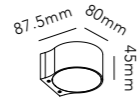

DKK	11.996,- EX VAT / 14.995,- INCL VAT
SEK	18.180,- EX VAT / 22.725,- INCL VAT
EURO	1.666,- EX VAT

LIGHT-POINT.COM

ORBIT

ORBIT WALL

Design: Ronni Gol & Nital Patel

* Anodized surfaces are not recommended for outdoor use. Anodized surfaces may vary ±10%.