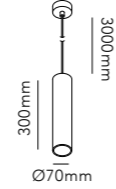

270

ZERO S2

NEW

GU10 - 50W max - 230V - IP20

TITANIUM*	280126	NEW
ROSE GOLD*	280125	

DKK	1.516,-	EX VAT / 1.895,-	INCL VAT
SEK	2.300,-	EX VAT / 2.875,-	INCL VAT
EURO	211,-	EX VAT	

WHITE	280120
BLACK	280121
BLACK/GOLD	280123

DKK	1.356,-	EX VAT / 1.695,-	INCL VAT
SEK	2.056,-	EX VAT / 2.570,-	INCL VAT
EURO	188,-	EX VAT