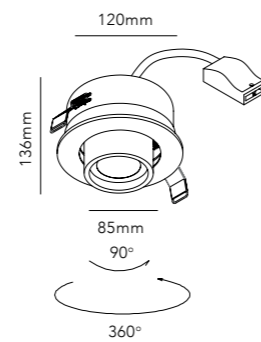

ANGLE+

10W LED - 220-240V - IP54 - CRI >90
Lumen 900lm (nominal)

WHITE 2700K	270520
BLACK 2700K	270521
WHITE 3000K	261664
BLACK 3000K	261665

DKK	1.436,- EX VAT / 1.795,- INCL VAT
SEK	2.180,- EX VAT / 2.725,- INCL VAT
EURO	199,- EX VAT