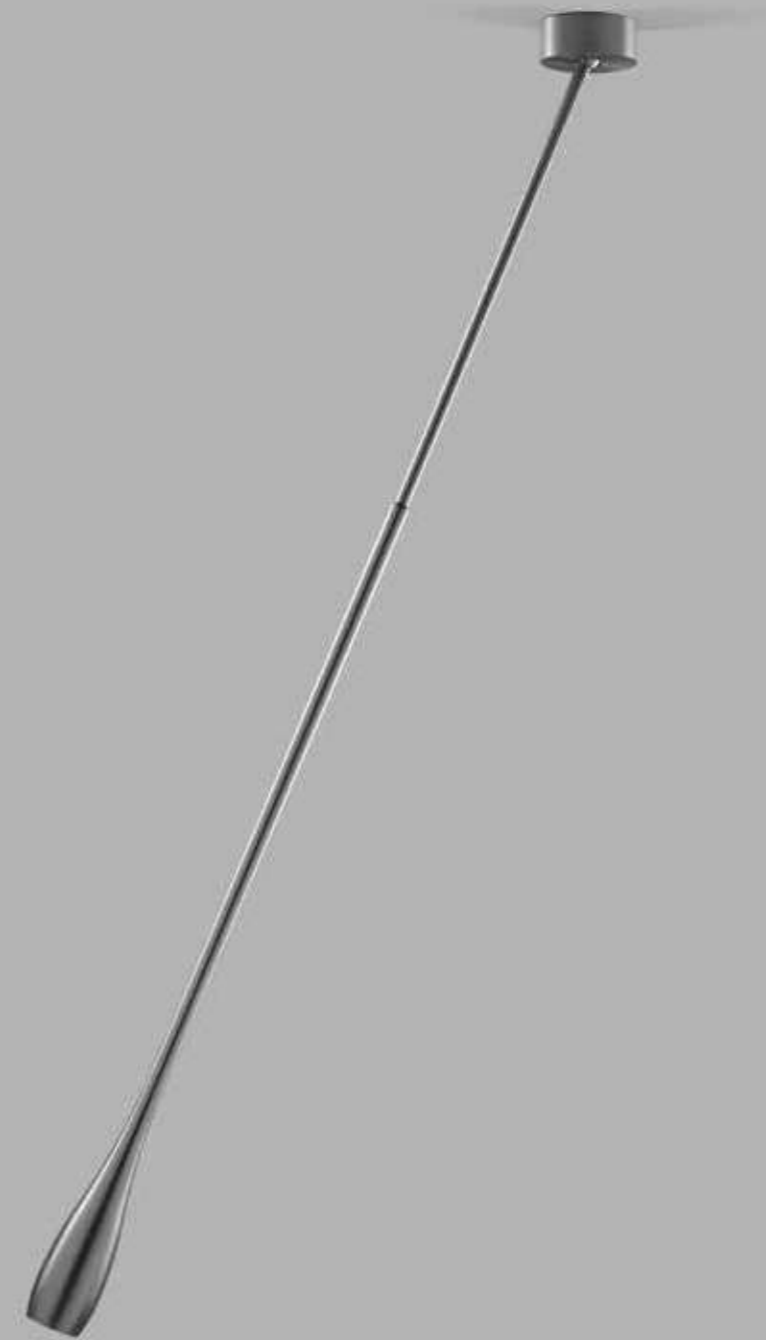

TULIP

258

TULIP

Design: Ronni Gol

*Anodized surfaces are not recommended for outdoor use. Anodized surfaces may vary $\pm 10\%$.

TULIP

NEW

6.5W LED - 230V - IP20 - CRI >90
Lumen 470lm (nominal)

TITANIUM* 2700K	270681	NEW
ROSE GOLD* 2700K	270680	NEW

DKK	2.796,- EX VAT / 3.495,- INCL VAT
SEK	4.240,- EX VAT / 5.300,- INCL VAT
EURO	388,- EX VAT