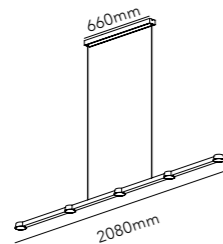

OPTIC LINEAR L2000

NEW

5x6W LED - 220-240V - IP20 - CRI >90
Lumen 1980lm

TITANIUM* 2700/3000K	270921	NEW
ROSE GOLD* 2700/3000K	270922	NEW
CARBON BLACK* 2700/3000K	270920	NEW

DKK	7.196,-	EX VAT / 8.995,-	INCL VAT
SEK	10.904,-	EX VAT / 13.630,-	INCL VAT
EURO	999,-	EX VAT