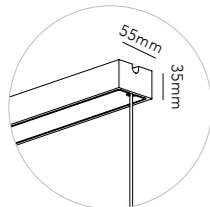

PRODUCTS

LIGHT-POINT.COM

OPTIC LINEAR

Design: Nital Patel

SWITCH TUNE

SWITCH TUNE gives you the option to choose between 2700K or 3000K before installing the lamp.

* Anodized surfaces may vary ±10%.

General measurements for all three sizes: