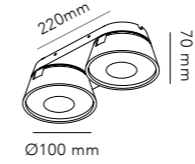

VANTAGE

264

VANTAGE

265