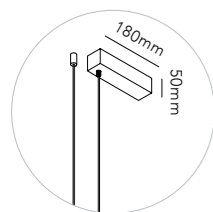

SPIRIT

Design: Ronni Gol

*Anodized surfaces may vary ±10%.

General measurements for all three sizes: