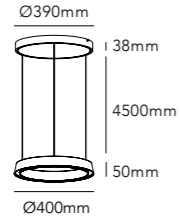

96

EDGE ROUND Ø400

NEW

10W+20W LED - 220-240V - IP20 - CRI >90
Lumen 1800lm

TITANIUM 2700-5000K	270531	NEW
ROSE GOLD 2700-5000K	270532	NEW

DKK	9.596,- EX VAT / 11.995,- INCL VAT
SEK	14.540,- EX VAT / 18.175,- INCL VAT
EURO	1.333,- EX VAT