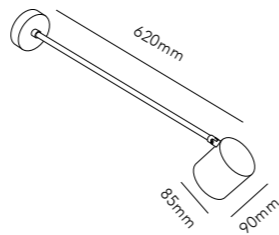

CITY

Design: Marie Holsting

- LED
- dim.
- IN DOOR
- OUT DOOR
- IP54

CITY LONG

Design: Marie Holsting

- LED
- dim.
- IN DOOR
- OUT DOOR
- IP54

CITY 1

6W LED - 230V - IP54 - CRI >90 - Lumen 345lm

BLACK 3000K	257400
DKK	1.916,- EX VAT / 2.395,- INCL VAT
SEK	2.904,- EX VAT / 3.630,- INCL VAT
EURO	266,- EX VAT

CITY L1

6W LED - 230V - IP54 - CRI >90 - Lumen 405lm

BLACK 3000K	257408
DKK	1.996,- EX VAT / 2.495,- INCL VAT
SEK	3.028,- EX VAT / 3.785,- INCL VAT
EURO	277,- EX VAT

CITY 2

10W LED - 230V - IP54 - CRI >90 - Lumen 665lm

BLACK 3000K	257402
DKK	2.236,- EX VAT / 2.795,- INCL VAT
SEK	3.392,- EX VAT / 4.240,- INCL VAT
EURO	311,- EX VAT

CITY L2

10W LED - 230V - IP54 - CRI >90 - Lumen 685lm

BLACK 3000K	257410
DKK	2.396,- EX VAT / 2.995,- INCL VAT
SEK	3.632,- EX VAT / 4.540,- INCL VAT
EURO	333,- EX VAT

CITY SPIKE

BLACK	257406
DKK	316,- EX VAT / 395,- INCL VAT
SEK	480,- EX VAT / 600,- INCL VAT
EURO	44,- EX VAT