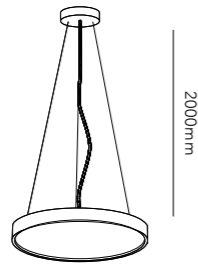

SURFACE

SURFACE

Design: LP Design Team

- LED
- dim.
- IN DOOR
- OUT DOOR
- IP54

SUSPENSION KIT

Design: LP Design Team

- IN DOOR
- OUT DOOR
- IP54

SURFACE 300

20W LED - 230V - IP54 - CRI >90 - Lumen 1185lm

WHITE 3000K	257700
BLACK 3000K	257701
DKK	2.796,- EX VAT / 3.495,- INCL VAT
SEK	4.240,- EX VAT / 5.300,- INCL VAT
EURO	388,- EX VAT

SUSPENSION KIT 2M

Prices are only for the suspension part.

WHITE	257715
BLACK	257716
DKK	396,- EX VAT / 495,- INCL VAT
SEK	604,- EX VAT / 755,- INCL VAT
EURO	55,- EX VAT

250

SURFACE 500

32W LED - 230V - IP54 - CRI >90 - Lumen 2660lm

WHITE 3000K	257705
BLACK 3000K	257706
DKK	4.796,- EX VAT / 5.995,- INCL VAT
SEK	7.268,- EX VAT / 9.085,- INCL VAT
EURO	666,- EX VAT

SUSPENSION KIT 5M

Prices are only for the suspension part.

WHITE	257717
BLACK	257718
DKK	476,- EX VAT / 595,- INCL VAT
SEK	724,- EX VAT / 905,- INCL VAT
EURO	66,- EX VAT

SURFACE

251