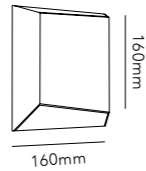

FACET

FACET

Design: Design Studio Lars Vejen

reddot award 2019
winner

FACET DOWN W1

4W LED - 230V - IP54 - CRI >90
Lumen - 360lm (nominal)

WHITE	256393
BLACK	256392
DKK	2.636,- EX VAT / 3.295,- INCL VAT
SEK	3.996,- EX VAT / 4.995,- INCL VAT
EURO	366,- EX VAT

FACET UP/DOWN W1

2x4W LED - 230V - IP54 - CRI >90
Lumen - 720lm (nominal)

WHITE	256394
BLACK	256395
DKK	2.636,- EX VAT / 3.295,- INCL VAT
SEK	3.996,- EX VAT / 4.995,- INCL VAT
EURO	366,- EX VAT

102

FACET DOWN W2

8W LED - 230V - IP54 - CRI >90
Lumen - 720lm (nominal)

WHITE	256398
BLACK	256399
DKK	2.956,- EX VAT / 3.695,- INCL VAT
SEK	4.480,- EX VAT / 5.600,- INCL VAT
EURO	411,- EX VAT

FACET UP/DOWN W2

2x8W LED - 230V - IP54 - CRI >90
Lumen - 1440lm (nominal)

WHITE	256396
BLACK	256397
DKK	2.956,- EX VAT / 3.695,- INCL VAT
SEK	4.480,- EX VAT / 5.600,- INCL VAT
EURO	411,- EX VAT