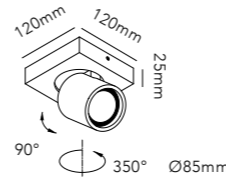

FOCUS+ 1

10W LED - 230V - IP20 - CRI >90
Lumen 740lm (3000K) / 688lm (2700K)

WHITE 2700K	270060
BLACK 2700K	270061
WHITE 3000K	261604
BLACK 3000K	261605

DKK	1.596,- EX VAT / 1.995,- INCL VAT
SEK	2.420,- EX VAT / 3.025,- INCL VAT
EURO	222,- EX VAT