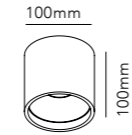

SOLO

SOLO

Design: Ronni Gol

* Anodized surfaces are not recommended for outdoor use. Anodized surfaces may vary ±10%.

SOLO SQAURE

Design: Ronni Gol

* Black/Gold are not recommended for outdoor use.

220

SOLO 1

NEW

6W LED - 230V - IP54 - CRI >90
Lumen 415lm (3000K) / 386lm (2700K)

TITANIUM* 2700K	270213	NEW
ROSE GOLD* 2700K	270212	

DKK	1.356,-	EX VAT / 1.695,-	INCL VAT
SEK	2.056,-	EX VAT / 2.570,-	INCL VAT
EURO	188,-	EX VAT	

WHITE 2700K	270210
BLACK/WHITE 2700K	270211
WHITE 3000K	258990
BLACK/WHITE 3000K	258991
BLACK/GOLD* 3000K	258992

DKK	1.196,-	EX VAT / 1.495,-	INCL VAT
SEK	1.816,-	EX VAT / 2.270,-	INCL VAT
EURO	166,-	EX VAT	

SOLO SQAURE

6W LED - 230V - IP54 - CRI >90
Lumen 380lm (3000K) / 354lm (2700K)

WHITE 3000K	258995
BLACK/WHITE 3000K	258996
BLACK/GOLD* 3000K	258997

DKK	1.196,-	EX VAT / 1.495,-	INCL VAT
SEK	1.816,-	EX VAT / 2.270,-	INCL VAT
EURO	166,-	EX VAT	

SOLO 2

NEW

10W LED - 230V - IP54 - CRI >90
Lumen 900lm (3000K) / 837lm (2700K)

TITANIUM* 2700K	270193	NEW
ROSE GOLD* 2700K	270192	

DKK	1.676,-	EX VAT / 2.095,-	INCL VAT
SEK	2.540,-	EX VAT / 3.175,-	INCL VAT
EURO	233,-	EX VAT	

WHITE 2700K	270190
BLACK/WHITE 2700K	270191
WHITE 3000K	259020
BLACK/WHITE 3000K	259021

DKK	1.516,-	EX VAT / 1.895,-	INCL VAT
SEK	2.300,-	EX VAT / 2.875,-	INCL VAT
EURO	211,-	EX VAT	

SOLO

221