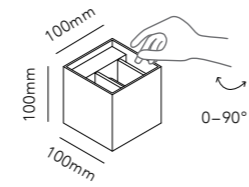

BOX

BOX

Design: LP Design Team

BOX MINI

2x2W LED - 230V - IP54 - CRI >90 - Lumen 180lm

WHITE 3000K	261045
BLACK 3000K	261046
BLACK/GOLD 3000K	261048

DKK	1.196,- EX VAT / 1.495,- INCL VAT
SEK	1.816,- EX VAT / 2.270,- INCL VAT
EURO	166,- EX VAT

42

BOX

2x3.2W LED - 230V - IP54 - CRI >90 - Lumen 400lm

WHITE 3000K	261035
BLACK 3000K	261036
BLACK/GOLD 3000K	261038

DKK	1.516,- EX VAT / 1.895,- INCL VAT
SEK	2.300,- EX VAT / 2.875,- INCL VAT
EURO	211,- EX VAT

BOX

The conic light beams from the BOX lamp can be adjusted independently according to preference. Have it narrower at the top and wider at the bottom or visa versa, or have it equally wide in both directions.

43