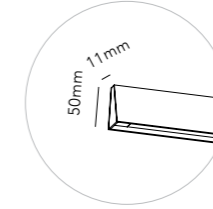

DKK	9.596,- EX VAT / 11.995,- INCL VAT
SEK	14.540,- EX VAT / 18.175,- INCL VAT
EURO	1.333,- EX VAT

General measurements for all three sizes:

EDGE

EDGE ROUND

Design: Nital Patel

Pendant height up to 4.5 m.
*Anodized surfaces may vary ±10%.