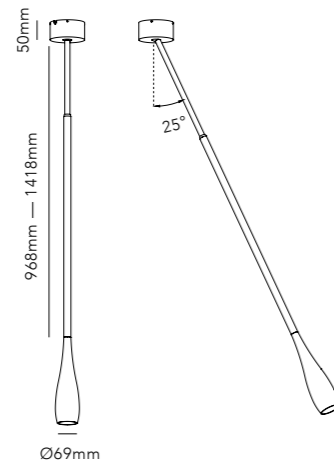

TULIP

258

TULIP

Design: Ronni Gol

*Anodized surfaces are not recommended for outdoor use. Anodized surfaces may vary $\pm 10\%$.

TULIP

NEW

6.5W LED - 230V - IP20 - CRI >90
Lumen 470lm (nominal)

TITANIUM* 2700K	270681	NEW
ROSE GOLD* 2700K	270680	NEW

DKK	2.796,- EX VAT / 3.495,- INCL VAT
SEK	4.240,- EX VAT / 5.300,- INCL VAT
EURO	388,- EX VAT