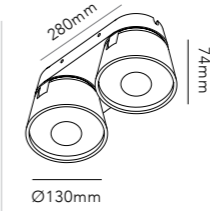

VANTAGE

264

VANTAGE

265

VANTAGE

Design: Nital Patel

reddot winner 2020

*Anodized surfaces may vary ±10%.

VANTAGE 1

NEW

8W LED - 220-240V - IP20 - CRI >90
Lumen 540lm (nominal)

TITANIUM 2700K	270695	NEW
ROSE GOLD 2700K	270695	

DKK	1.916,- EX VAT / 2.395,- INCL VAT
SEK	2.904,- EX VAT / 3.630,- INCL VAT
EURO	266,- EX VAT

WHITE 2700K	270693
BLACK 2700K	270694

DKK	1.676,- EX VAT / 2.095,- INCL VAT
SEK	2.540,- EX VAT / 3.175,- INCL VAT
EURO	233,- EX VAT

VANTAGE 1+

NEW

15W LED - 220-240V - IP20 - CRI >90
Lumen 900lm (nominal)

TITANIUM 2700K	270706	NEW
ROSE GOLD 2700K	270705	

DKK	2.476,- EX VAT / 3.095,- INCL VAT
SEK	3.752,- EX VAT / 4.690,- INCL VAT
EURO	344,- EX VAT

WHITE 2700K	270703
BLACK 2700K	270704

DKK	2.236,- EX VAT / 2.795,- INCL VAT
SEK	3.392,- EX VAT / 4.240,- INCL VAT
EURO	311,- EX VAT

VANTAGE 2

NEW

16W LED - 220-240V - IP20 - CRI >90
Lumen 1440lm (nominal)

TITANIUM 2700K	270823	NEW
ROSE GOLD 2700K	270822	NEW

DKK	3.196,- EX VAT / 3.995,- INCL VAT
SEK	4.844,- EX VAT / 6.055,- INCL VAT
EURO	444,- EX VAT

WHITE 2700K	270820	NEW
BLACK 2700K	270821	NEW

DKK	2.956,- EX VAT / 3.695,- INCL VAT
SEK	4.480,- EX VAT / 5.600,- INCL VAT
EURO	411,- EX VAT

VANTAGE 2+

NEW

30W LED - 220-240V - IP20 - CRI >90
Lumen 2700lm (nominal)

TITANIUM 2700K	270833	NEW
ROSE GOLD 2700K	270832	NEW

DKK	4.476,- EX VAT / 5.595,- INCL VAT
SEK	6.784,- EX VAT / 8.480,- INCL VAT
EURO	622,- EX VAT

WHITE 2700K	270830	NEW
BLACK 2700K	270831	NEW

DKK	4.236,- EX VAT / 5.295,- INCL VAT
SEK	6.420,- EX VAT / 8.025,- INCL VAT
EURO	588,- EX VAT