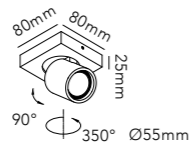

FOCUS

FOCUS

Design: Ronni Gol

FOCUS 1

6W LED - 230V - IP20 - CRI >90
Lumen 375lm (3000K) / 349lm (2700K)

WHITE 2700K	270020
BLACK 2700K	270021
WHITE 3000K	261602
BLACK 3000K	261603

DKK	1.276,- EX VAT / 1.595,- INCL VAT
SEK	1.936,- EX VAT / 2.420,- INCL VAT
EURO	177,- EX VAT

FOCUS MINI 1

4W LED - 230V - IP20 - CRI >90
Lumen 270lm (3000K) / 251lm (2700K)

WHITE 2700K	270040
BLACK 2700K	270041
WHITE 3000K	261600
BLACK 3000K	261601

DKK	1.116,- EX VAT / 1.395,- INCL VAT
SEK	1.692,- EX VAT / 2.115,- INCL VAT
EURO	155,- EX VAT

110

FOCUS 2

2x6W LED - 230V - IP20 - CRI >90
Lumen 750lm (3000K) / 695lm (2700K)

WHITE 2700K	270030
BLACK 2700K	270031
WHITE 3000K	261608
BLACK 3000K	261609

DKK	1.996,- EX VAT / 2.495,- INCL VAT
SEK	3.028,- EX VAT / 3.785,- INCL VAT
EURO	277,- EX VAT

FOCUS MINI 2

2x4W LED - 230V - IP20 - CRI >90
Lumen 540lm (3000K) / 502lm (2700K)

WHITE 2700K	270050
BLACK 2700K	270051
WHITE 3000K	261606
BLACK 3000K	261607

DKK	1.596,- EX VAT / 1.995,- INCL VAT
SEK	2.420,- EX VAT / 3.025,- INCL VAT
EURO	222,- EX VAT

FOCUS

FOCUS 3

3x6W LED - 230V - IP20 - CRI >90 - Lumen 1125lm

WHITE 3000K	261614
BLACK 3000K	261615

DKK	2.796,- EX VAT / 3.495,- INCL VAT
SEK	4.240,- EX VAT / 5.300,- INCL VAT
EURO	388,- EX VAT

FOCUS+ 1

10W LED - 230V - IP20 - CRI >90
Lumen 740lm (3000K) / 688lm (2700K)

WHITE 2700K	270060
BLACK 2700K	270061
WHITE 3000K	261604
BLACK 3000K	261605

DKK	1.596,- EX VAT / 1.995,- INCL VAT
SEK	2.420,- EX VAT / 3.025,- INCL VAT
EURO	222,- EX VAT

FOCUS+ 2

2x10W LED - 230V - IP20 - CRI >90
Lumen 1480lm (3000K) / 1377lm (2700K)

WHITE 2700K	270070
BLACK 2700K	270071
WHITE 3000K	261610
BLACK 3000K	261611

DKK	2.396,- EX VAT / 2.995,- INCL VAT
SEK	3.632,- EX VAT / 4.540,- INCL VAT
EURO	333,- EX VAT

111