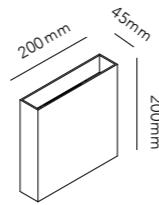

58

COMPACT UP/DOWN W2

NEW

2x6W LED - 230V - IP54 - CRI >90
Lumen 515lm (3000K) / 479lm (2700K)

TITANIUM* 2700/3000K	270016	NEW
ROSE GOLD* 2700/3000K	270015	NEW

DKK	2.636,-	EX VAT / 3.295,-	INCL VAT
SEK	3.996,-	EX VAT / 4.995,-	INCL VAT
EURO	366,-	EX VAT	

WHITE 2700/3000K	270013	NEW
BLACK 2700/3000K	270014	NEW

DKK	2.476,-	EX VAT / 3.095,-	INCL VAT
SEK	3.752,-	EX VAT / 4.690,-	INCL VAT
EURO	344,-	EX VAT	

ROSE GOLD* 2700K	270012	

DKK	2.556,-	EX VAT / 3.195,-	INCL VAT
SEK	3.876,-	EX VAT / 4.845,-	INCL VAT
EURO	355,-	EX VAT	

BLACK 3000K	256336	

DKK	2.396,-	EX VAT / 2.995,-	INCL VAT
SEK	3.632,-	EX VAT / 4.540,-	INCL VAT
EURO	333,-	EX VAT