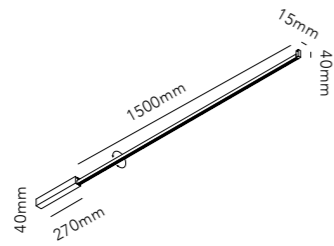

STRIPE

STRIPE CEILING/WALL

Design: Ronni Gol