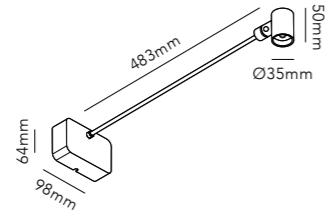

FOCUS GALLERY

4.5W LED - 220-240V - IP20 - CRI >90
Lumen 450lm (nominal)

WHITE 3000K	261670
BLACK 2700K	261671

DKK	1.356,- EX VAT / 1.695,- INCL VAT
SEK	2.056,- EX VAT / 2.570,- INCL VAT
EURO	188,- EX VAT